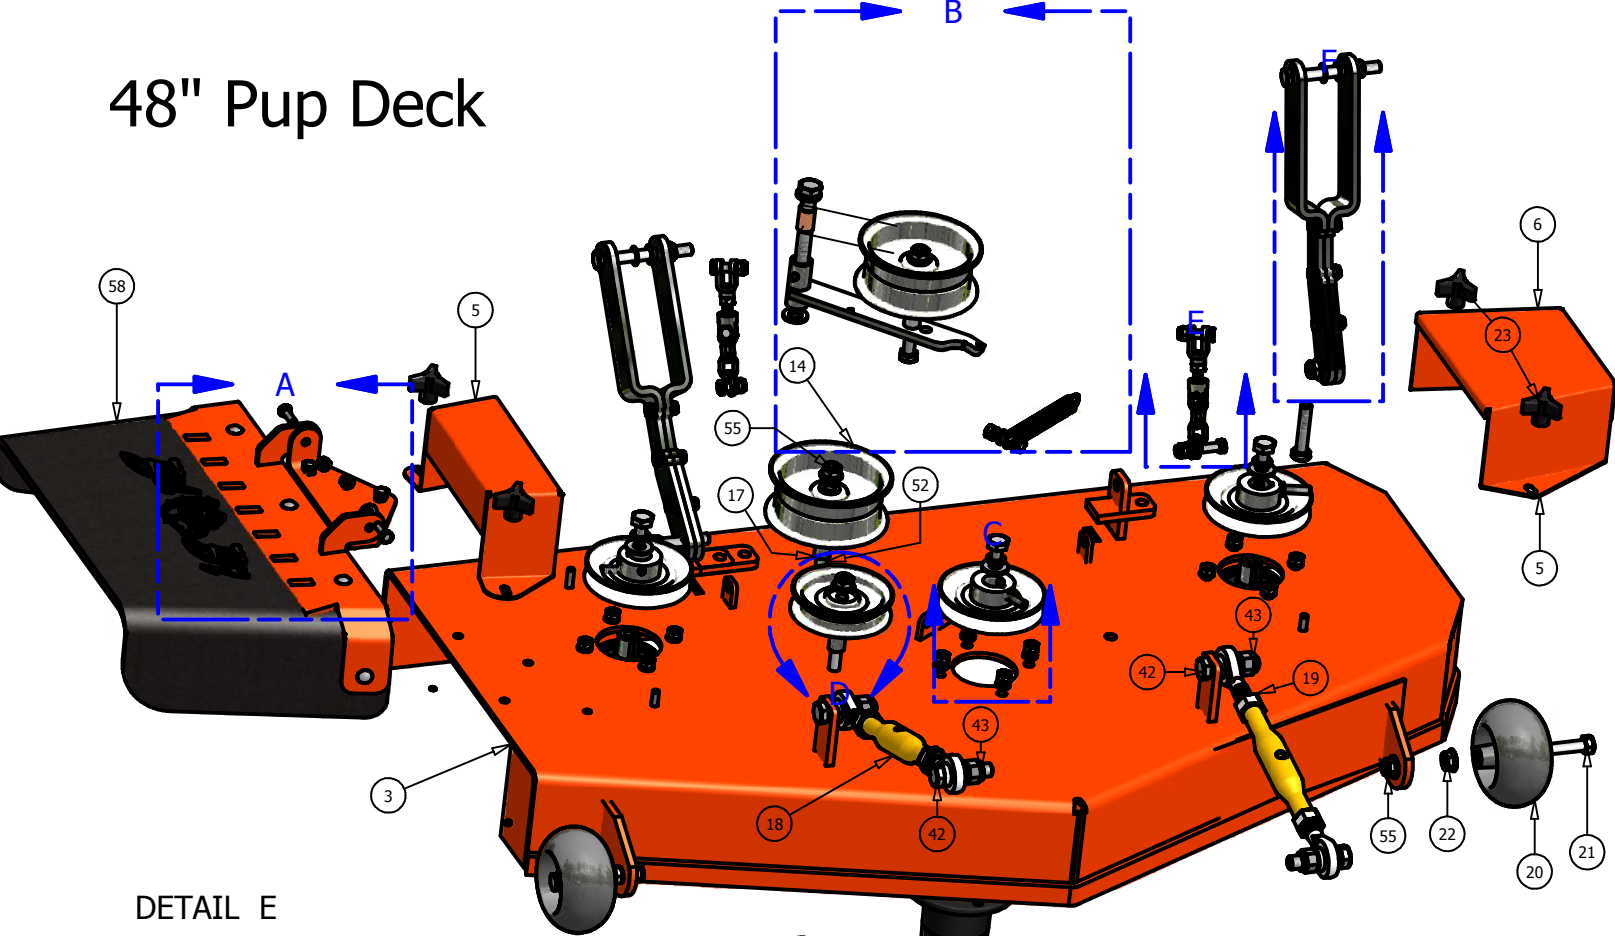

Belt			
ITEM	QTY	PART NUMBER	DESCRIPTION
1	1	041-5048-00	Pump Belt
2	1	033-5034-00	4 3/4" Motor Pulley
3	2	033-5003-00	5" Pump Pulley
4	1	013-7021-00	5/8" Nylock Nut
5	2	042-5301-00	5mm x 1 Key
6	1	030-6029-00	3/8" Set Screw
7	1	034-5039-00	Pump Idler Spring 6"
8	1	024-6034-00	Grease Fitting (Drive-In Type)
9	2	019-6017-00	.635 ID Plastic Washer
10	1	018-5311-00	5/8" x 4" Hex Bolt
11	1	018-2004-00	Spring Tensioner
12	2	013-7018-00	1/2" Hex Nut

DETAIL A

DETAIL B

48" Pup Deck

DETAIL E

DETAIL D

DETAIL F

DETAIL B

DETAIL C