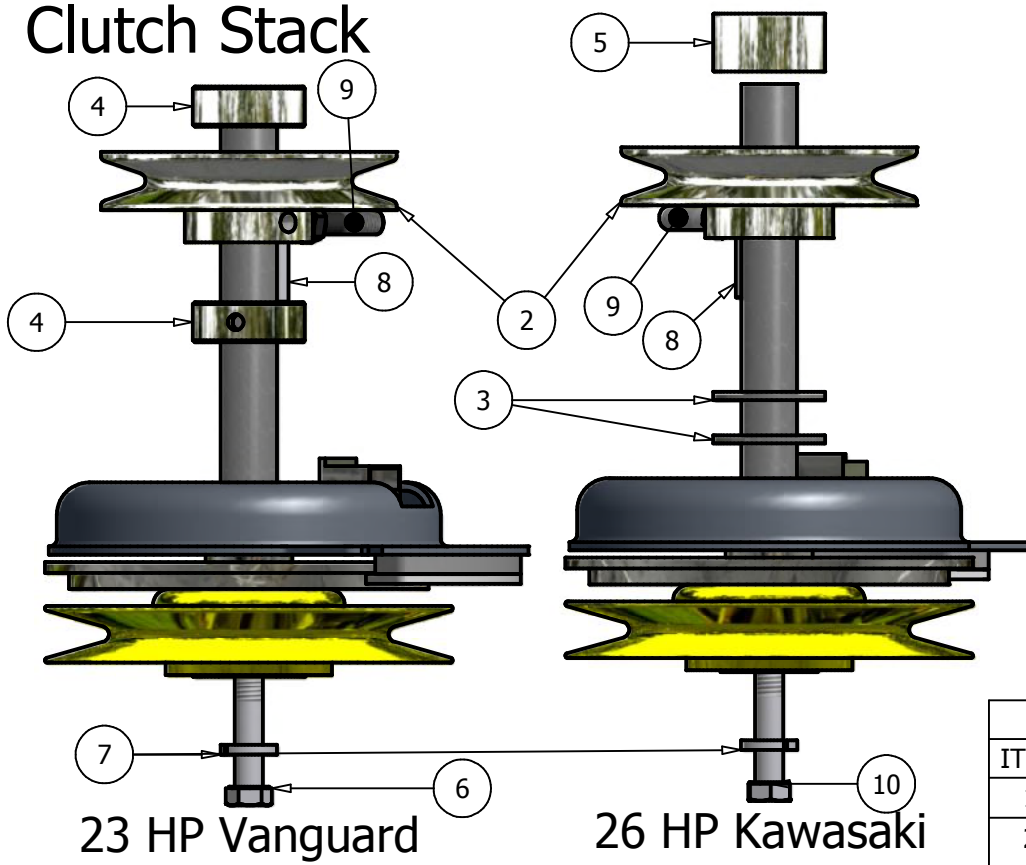

Clutch Stack

23 HP Vanguard

26 HP Kawasaki

Clutch Assembly		
ITEM	PART NUMBER	DESCRIPTION
1	070-1000-00	Clutch Assembly
2	033-5034-00	4 3/4" Motor Pulley
3	019-6029-00	1 1/8" Flat Spacer
4	025-5000-00	1 1/8" Collar Spacer
5	025-0025-00	1.125 ID X .625 Spacer
6	018-5300-00	7/16" x 2 1/2" Fine Thread Bolt
7	019-8053-00	7/16" Lock Washer
8	042-6030-00	1/4" x 1" Key
9	030-6029-00	3/8" Hex Bolt
10	018-5028-00	10mm x 552 Bolt