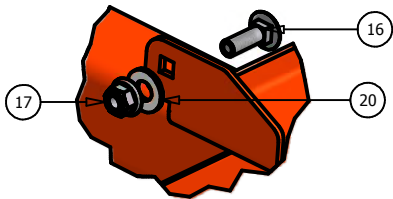

Floor Panel

DETAIL D

DETAIL B

DETAIL C

DETAIL A