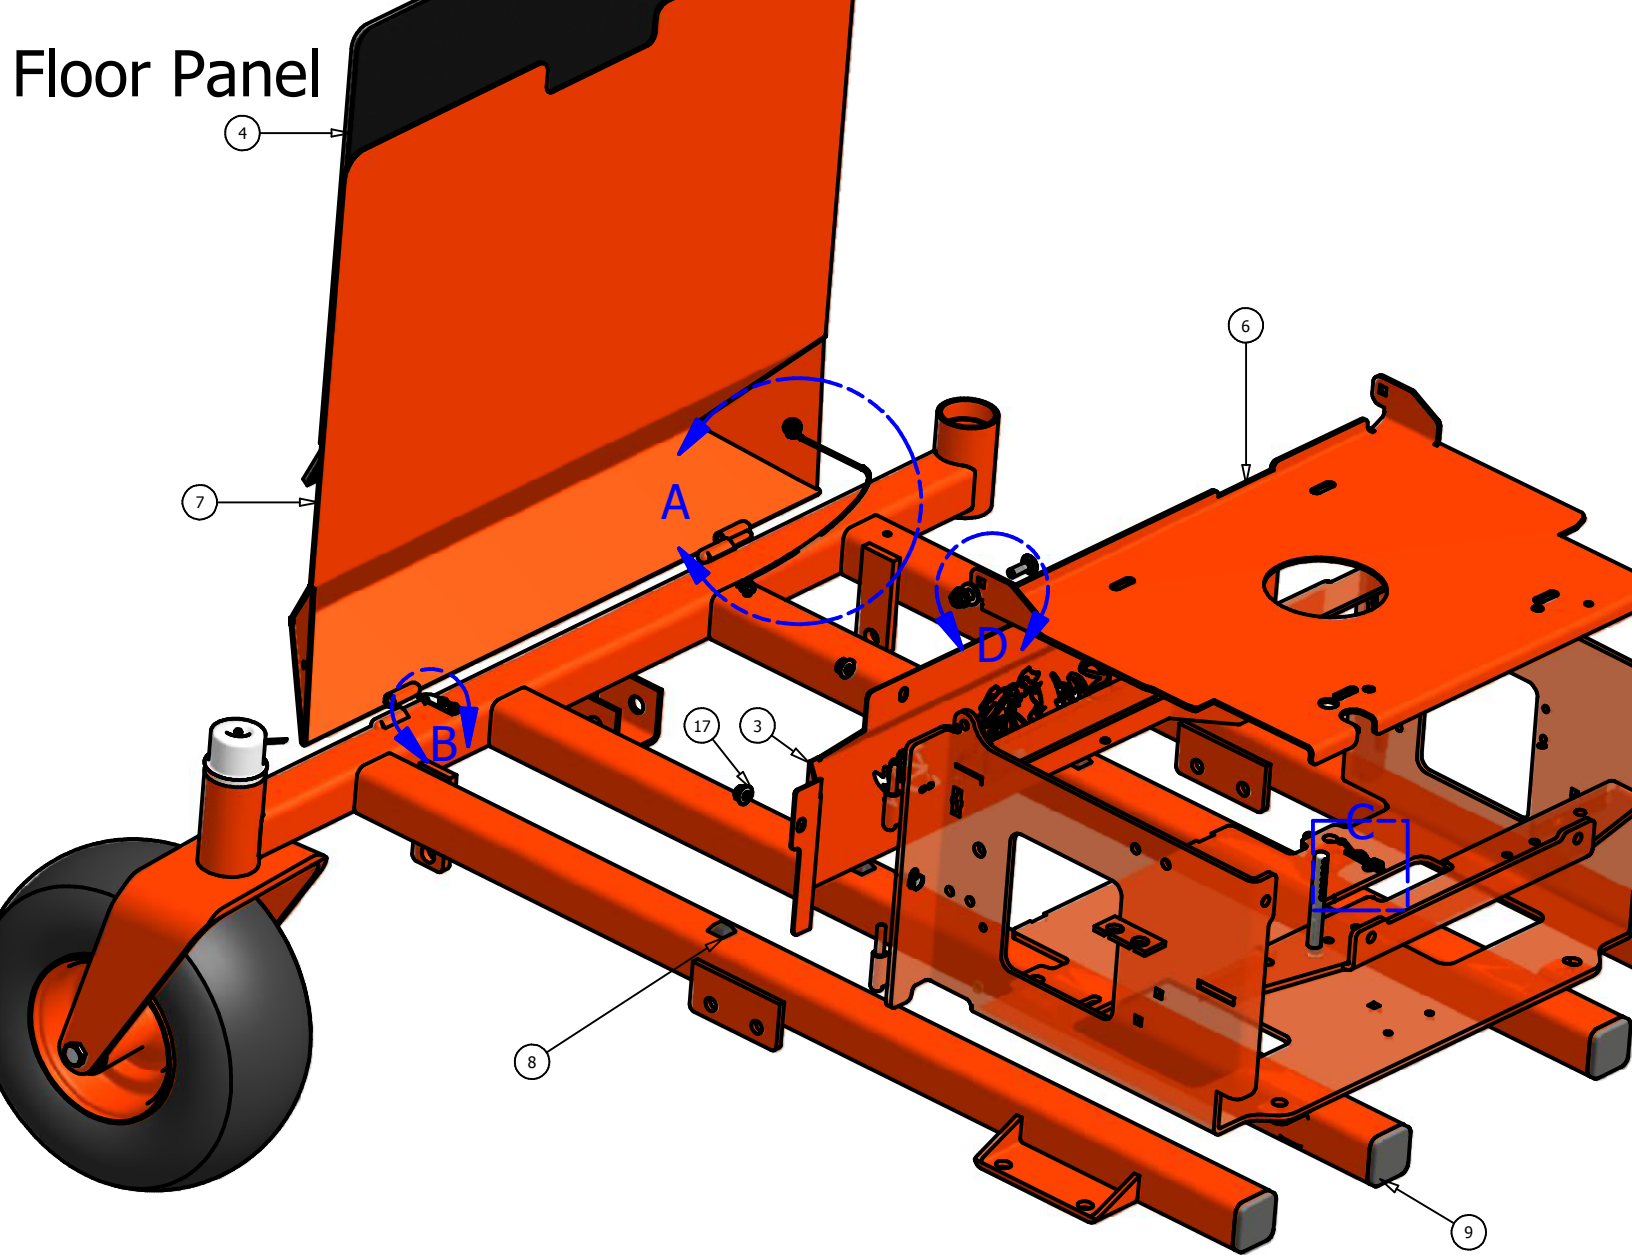

Floor Panel

Floor Panel

ITEM	QTY	PART NUMBER	DESCRIPTION
1	1	071-3000-00	Suspension Seat (All Lightning)
2	1	071-2004-00	EVC Seat (23hp and 30hp Pup Models)
3	1	014-2006-00	Cooler Cover
4	1	081-2006-00	Pup Floor Mat
5	1	064-2005-00	Floor Board Cable
6	1	026-2006-00	Seat Plate
7	1	079-5340-00	Pup Floor Panel
8	4	029-7029-00	Floor Rubber Bumper
9	4	014-9000-00	Frame Plug
10	1	058-2000-00	Floor Panel Stop
11	1	040-6060-00	#9 Hit clip (seat latch)
12	1	019-7040-00	1/4" Flat Washer
13	1	030-7040-00	1/4" x 1" Self Tapping Screw
14	1	018-8064-00	1/4" x 5/8" Button Head Bolt
15	2	030-3050-00	#10 x 1/2" Self Taping Screw
16	2	018-8065-00	5/16" x 1" Carriage Bolt
17	10	013-8049-00	5/16" Nylock Flange Nut
18	1	013-8039-00	1/4" Hex Nut
19	1	019-4008-00	1/4" Lock Washer
20	2	019-6042-00	.360 ID Plastic Washer