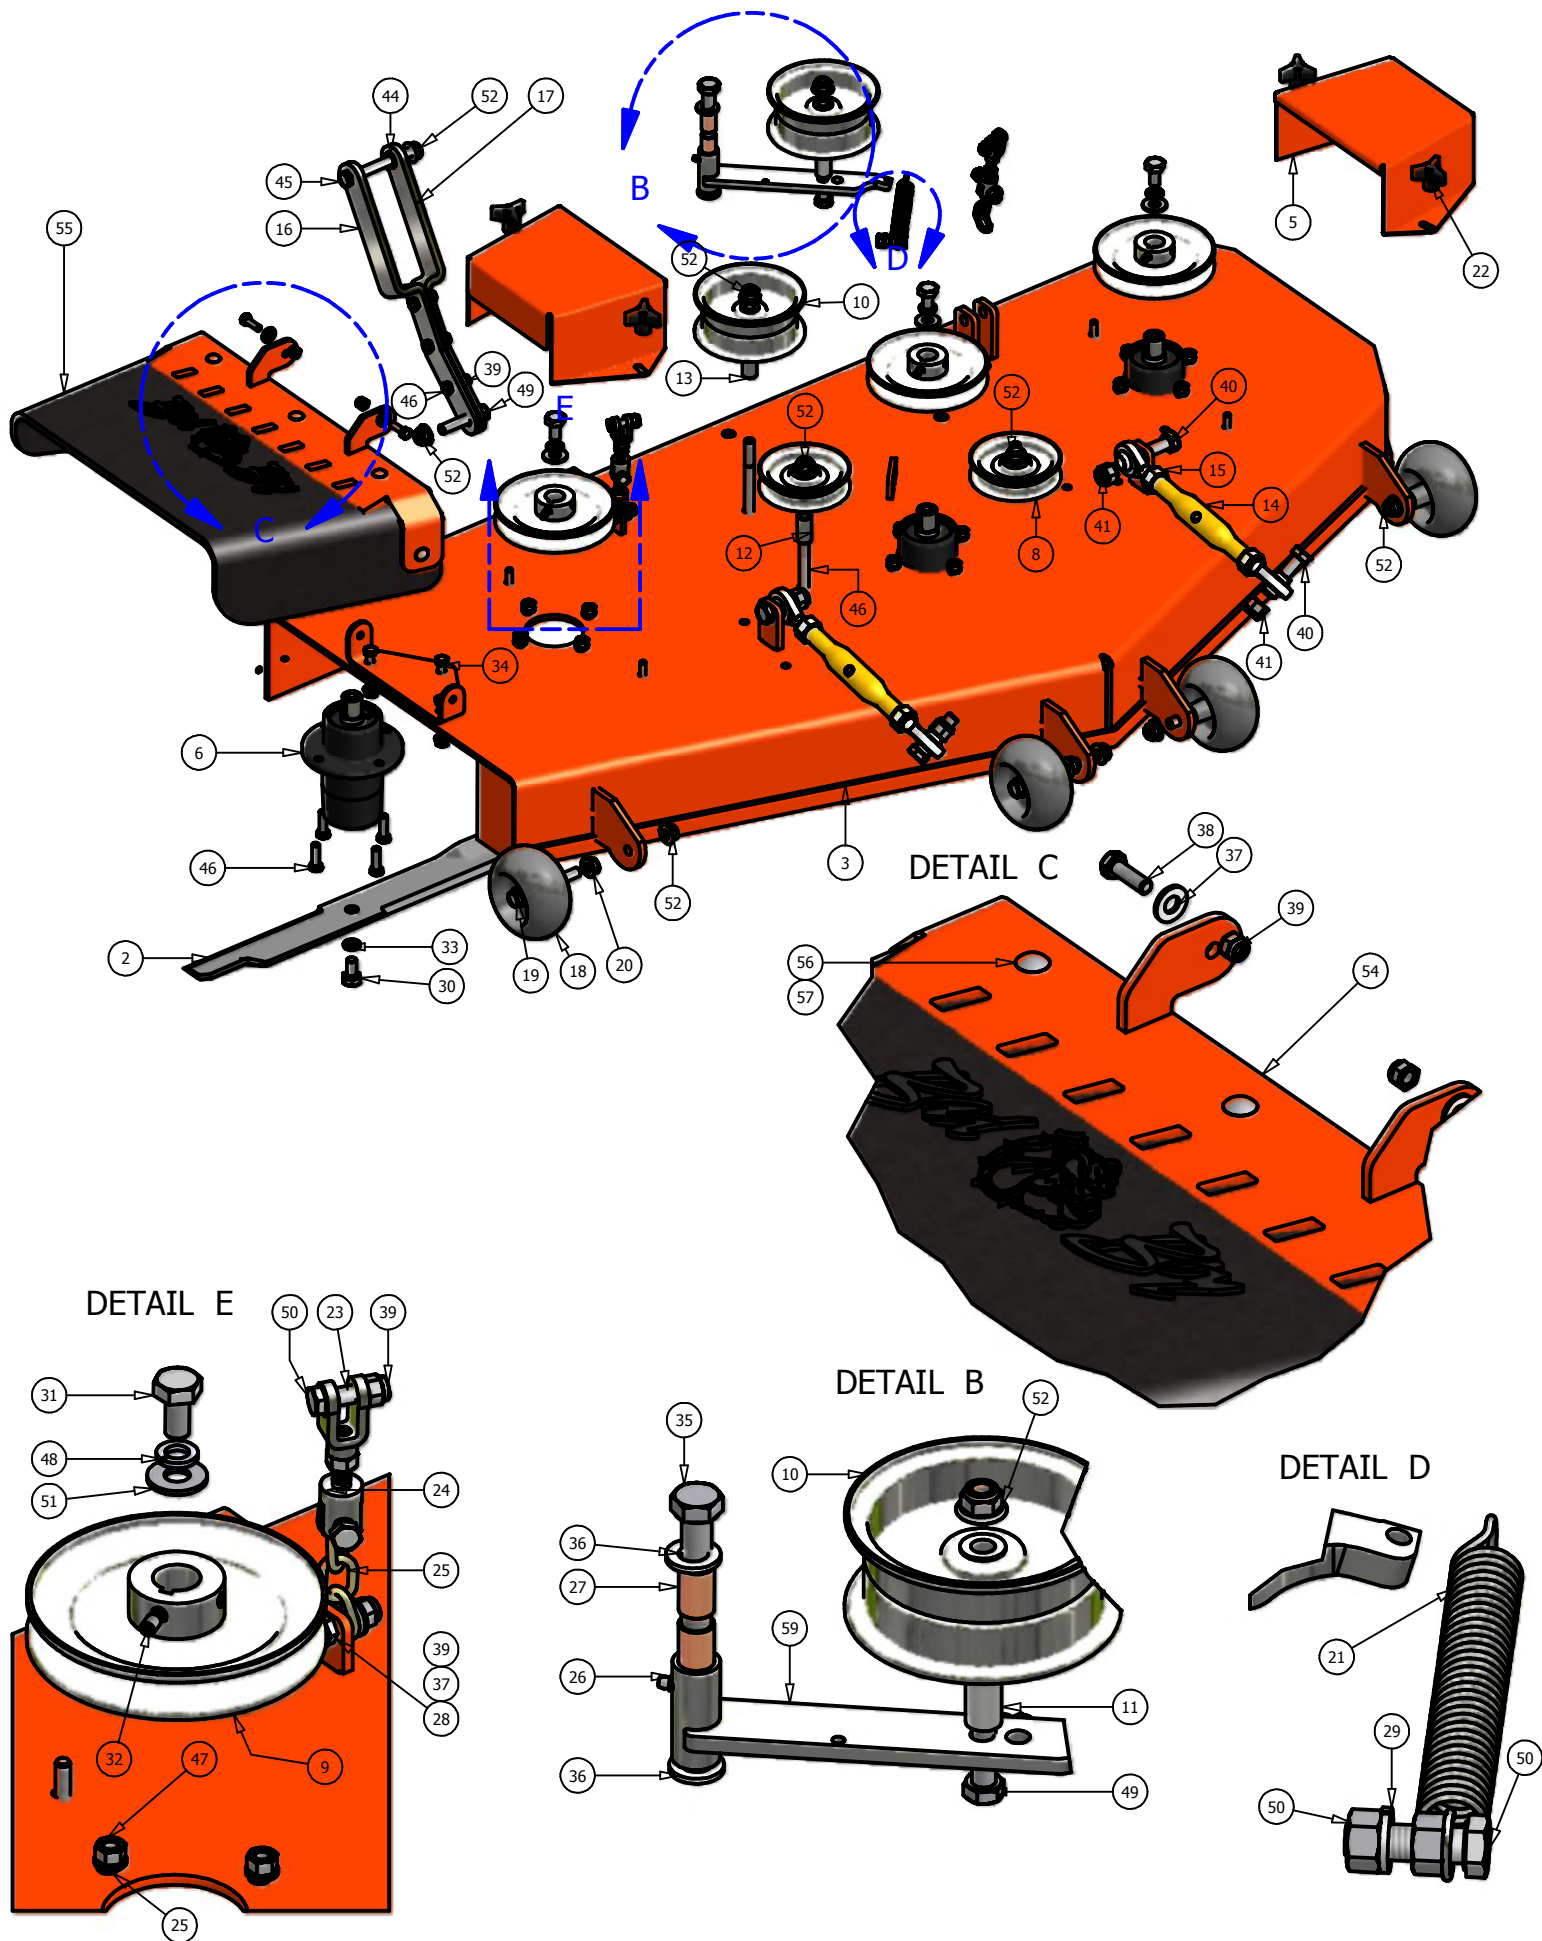

60" Pup Deck

60 Inch Deck Parts List			
ITEM	QTY	PART NUMBER	DESCRIPTION
1	1	041-1650-00	60" Deck Belt
2	3	038-6005-00	60" Fusion Blade
3	1	060-5403-00	60" Deck
4	1	206-6017-00	Discharge Chute Hanger
5	2	014-6004-00	Pulley Guard
6	3	037-6015-00	Spindle
7	1	039-6936-00	Deck Idler Arm
8	2	033-6001-00	4 3/4" Idler Pulley
9	3	033-6004-00	6 1/4" Drive Pulley
10	2	033-5001-01	5 3/4" Flat Idler Pulley
11	1	025-5337-00	1 1/4" Pulley Spacer
12	2	025-5338-00	Pup Pulley Spacer
13	1	025-5339-00	1 3/4" Pulley Spacer
14	2	048-6056-00	Turnbuckle
15	2	013-6058-00	3/4" Left Handed Nut
16	2	031-6027-00	Deck Support Arm(left)
17	2	031-6028-00	Deck Support Arm (Right)
18	6	022-5234-00	Anti-Scalp Rollers
19	6	018-5019-00	1/2" x 4" Bolt (Grade 8)
20	6	013-5300-00	1/2" Flange Nut
21	1	034-9035-00	Deck Idler Spring
22	4	045-6043-00	5/16" Knob
23	2	046-6044-00	Female Yoke
24	2	046-6048-00	Male Yoke
25	2	047-6047-00	3" Chain
26	1	24-6034-00	Grease Fitting (Drive-In Type)
27	2	032-6033-00	5/8" ID x 1 1/8" Brass Bushing
28	3	018-6049-00	3/8" x 1" Hex Bolt
29	13	019-5037-00	3/8" Lock Washer
30	3	018-6020-00	5/8" x 2" Fine Threaded Bolt
31	3	018-5006-00	1/2" x 1 1/2" Bolt (Fine Threaded)
32	3	030-6029-00	3/8" Set Screw
33	3	019-4807-00	5/8" Lock Washer
34	3	018-5250-00	3/8" x 3/4" Hex Bolt
35	1	018-5311-00	5/8" x 4" Hex Bolt
36	2	019-6017-00	.635 ID Plastic Washer
37	2	019-6042-00	.360 ID Plastic Washer
38	2	018-5015-00	5/16" x 1" Hex Bolt
39	15	013-8047-00	5/16" Nylock Nut
40	4	018-6059-00	5/8" x 2 1/2" Hex Bolt
41	4	013-7021-00	5/8 Std NC Nylock Nut
42	3	018-6054-00	1/2" x 3 1/2" Bolt
44	4	019-5010-00	1/2" Brass Washer
45	2	018-7050-00	1/2" x 4 1/2" Bolt
46	18	018-5040-00	3/8" x 1 1/4" Hex Bolt
47	14	013-6014-00	3/8" Hex Nut
48	3	019-5007-00	1/2" Lock Washer
49	2	018-6036-00	1/2" x 2 1/2" Hex Bolt
50	5	018-6012-00	3/8" x 1 1/2" Hex Bolt
51	3	019-6020-00	1/2" Cupped Washer
52	13	013-8050-00	1/2" Flange Lock Nut
53	1	039-4863-00	2007 Lower Hanger Plate
54	1	039-4864-00	2007 Hanger Plate
55	1	210-6004-10	Rubber Side Discharge
56	5	018-5020-00	5/16" x 1 1/2" Carriage Bolt
57	5	013-8049-00	5/16" Nylock Flange Nut