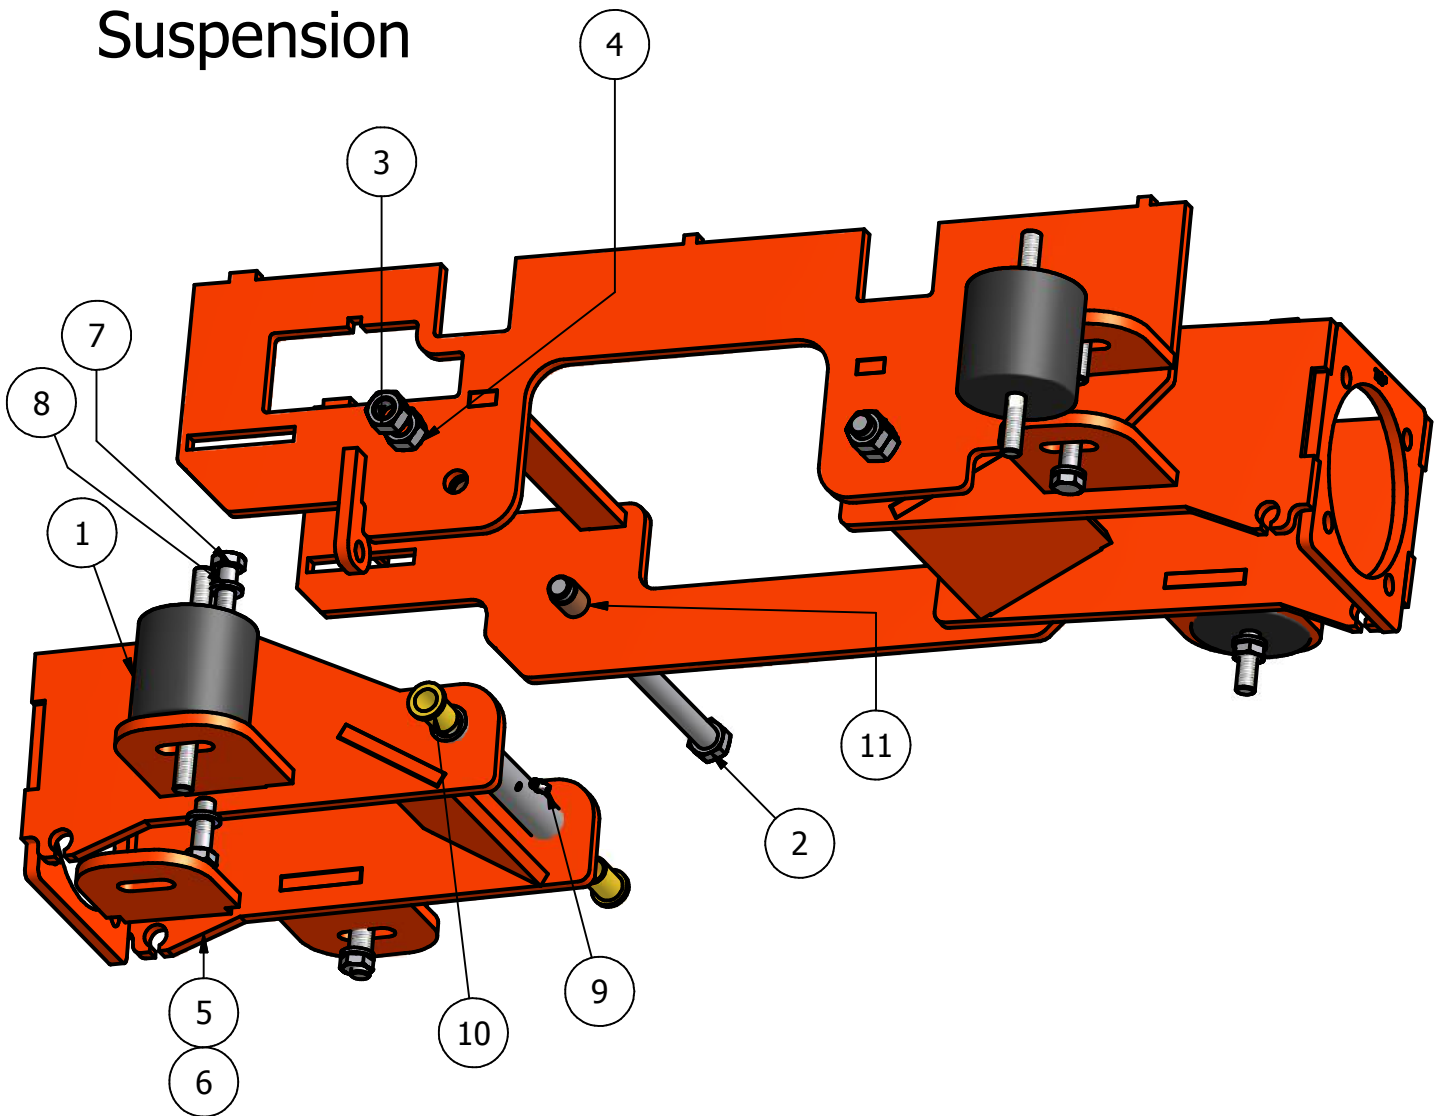

Suspension

Parts List			
ITEM	QTY	PART NUMBER	DESCRIPTION
1	4	032-9000-00	Vibration Mount
2	2	018-2051-00	5/8" x 10" Hex Bolt (Grade 8)
3	2	013-5301-00	5/8" Nylock 1/2 Jam
4	2	013-5020-00	5/8" Nut
5	2	070-8000-00	60" Inner Suspension Cage
6	2	070-8001-00	72" Inner Suspension Cage
7	8	018-5006-00	1/2" x 1 " Hex Bolt
8	8	019-5007-00	1/2" Lock Washer
9	2	024-6034-00	Grease Fitting (Drive-In)
10	4	032-5050-00	Shoulder Spacer
11	4	215-2000-00	3/4" Brass Bushing