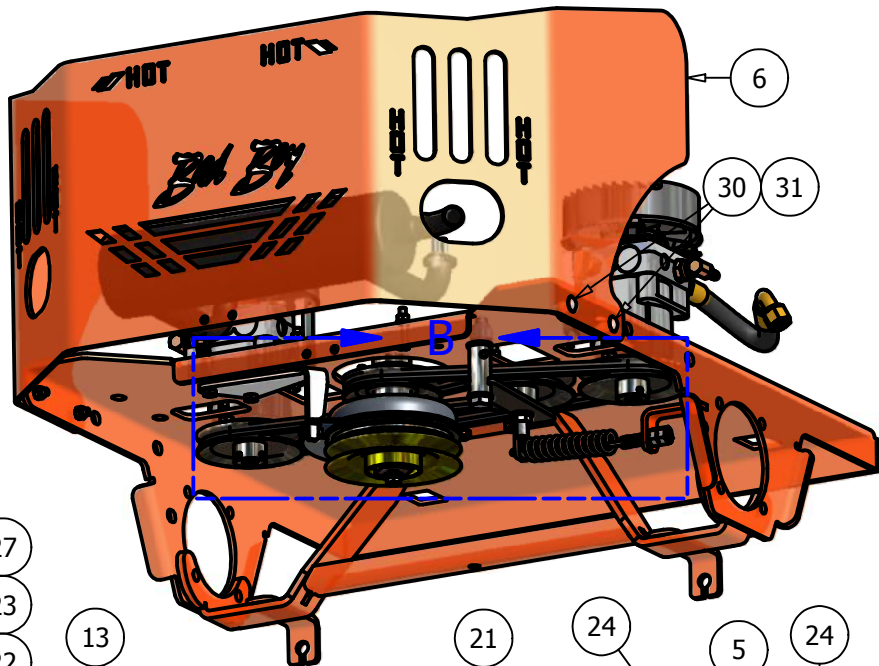

For more detail concerning clutch assembly, refer to the table of context and look for the clutch stack page.