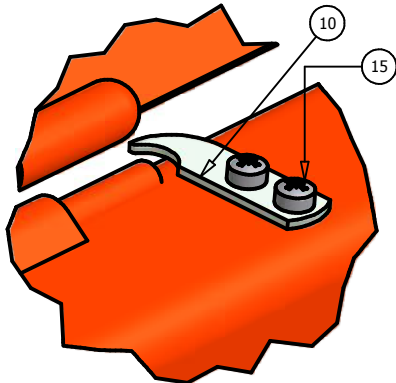

Floor Panel

DETAIL D

DETAIL B

DETAIL C

DETAIL A