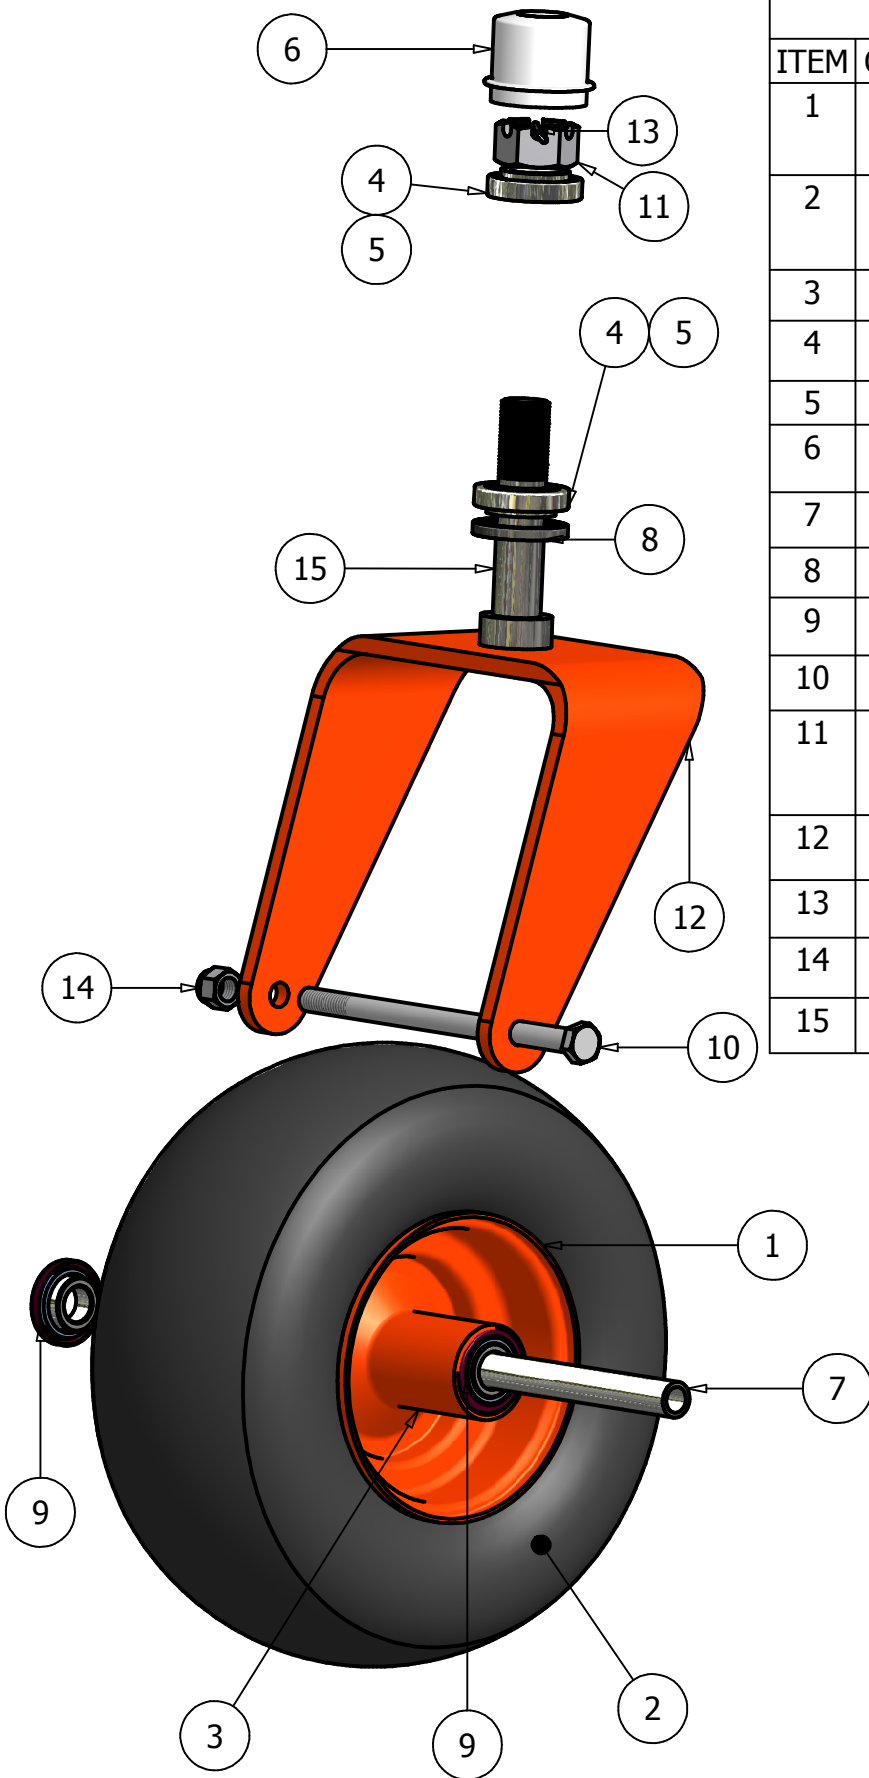

Front Wheel			
ITEM	QT	PART NUMBER	DESCRIPTION
1	1	022-2006-00	13" x 6.50 - 6" Tire and Wheel Assembly
2	1	022-5347-00	13" x 6.50 - 6" Tire ONLY
3	1	022-7002-00	6" Wheel ONLY
4	2	010-7001-00	Bearing
5	2	011-7002-00	Race
6	1	014-7005-00	Dust Cover
7	1	025-5202-00	Front Wheel Spacer
8	1	12-7003-00	Seal
9	2	022-7009-00	Wheel Bearing
10	1	018-7010-00	1/2" x 9" Bolt
11	1	013-7004-00	1" Fine Threaded Castle Nut
12	1	023-7913-00	Front Fork with Spindle
13	1	020-7022-00	1/8" x 2 1/4" Cotter #8
14	1	013-6037-00	1/2" Nylock Nut
15	1	037-0001-00	Front Fork Spindle