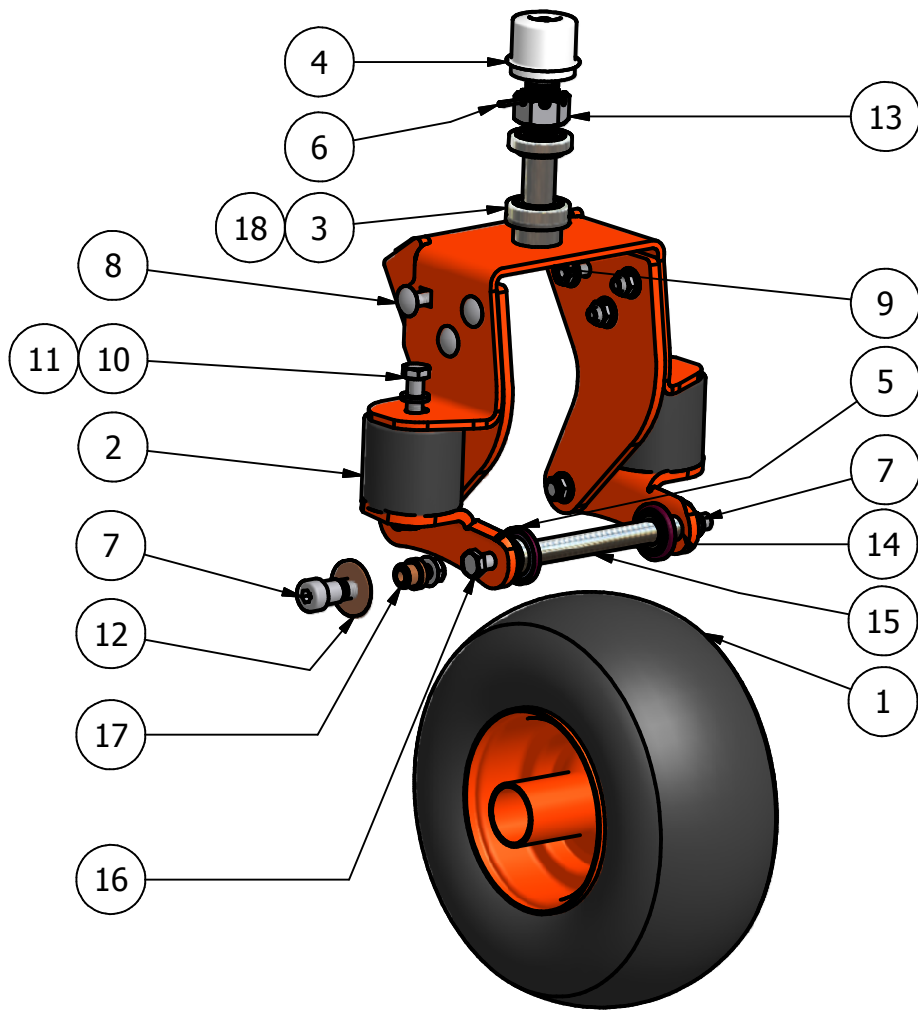

Drive Arms

Parts List			
ITEM	QTY	PART NUMBER	DESCRIPTION
1	1	031-8822-00/031-8821-00	Right Drive Arm/ Left
2	2	069-4010-00	Rubber Steering Handle
3	1	027-8819-00/027-8820-00	Left Drive Arm Lever Housing/Right
4	2	087-8080-00	Damper
5	2	018-2050-00	10MM Damper Ball Stud
6	4	034-8025-00	Drive Lever Spring
7	8	019-8027-00	.515 ID Nylon Shoulder Washer
8	2	035-5344-00	Push Rod
9	4	099-6046-00	3/8-24 Ball joint (female/male)
10	4	013-8043-00	5/16" Nut
11	10	032-8024-00	.507 ID Nylon Bushing
12	4	019-5037-00	3/8" Lock Washer
13	6	019-8051-00	5/16" Lock Washer
14	2	018-8063-00	5/16" x 3/4" Hex Bolt
15	4	018-2007-00	5/16" x 1/2" Flange Bolt
16	4	019-8054-00	.505 ID Plastic Washer
17	4	013-8050-00	1/2" Flange Lock Nut
18	8	013-6051-00	3/8" Fine Thread Nut

Clutch Stack

23 HP Vanguard

26 HP Kawasaki

Clutch Assembly		
ITEM	PART NUMBER	DESCRIPTION
1	070-1000-00	Clutch Assembly
2	033-5034-00	4 3/4" Motor Pulley
3	019-6029-00	1 1/8" Flat Spacer
4	025-5000-00	1 1/8" Collar Spacer
5	025-0025-00	1.125 ID X .625 Spacer
6	018-5300-00	7/16" x 2 1/2" Fine Thread Bolt
7	019-8053-00	7/16" Lock Washer
8	042-6030-00	1/4" x 1" Key
9	030-6029-00	3/8" Hex Bolt
10	018-5028-00	10mm x 552 Bolt

30 HP Kohler

32 HP Vanguard, 26 HP Briggs

Front Wheel			
ITEM	QT	PART NUMBER	DESCRIPTION
1	1	022-2006-00	13" x 6.50 - 6" Tire and Wheel Assembly
2	1	022-5347-00	13" x 6.50 - 6" Tire ONLY
3	1	022-7002-00	6" Wheel ONLY
4	2	010-7001-00	Bearing
5	2	011-7002-00	Race
6	1	014-7005-00	Dust Cover
7	1	025-5202-00	Front Wheel Spacer
8	1	12-7003-00	Seal
9	2	022-7009-00	Wheel Bearing
10	1	018-7010-00	1/2" x 9" Bolt
11	1	013-7004-00	1" Fine Threaded Castle Nut
12	1	023-7913-00	Front Fork with Spindle
13	1	020-7022-00	1/8" x 2 1/4" Cotter #8
14	1	013-6037-00	1/2" Nylock Nut
15	1	037-0001-00	Front Fork Spindle