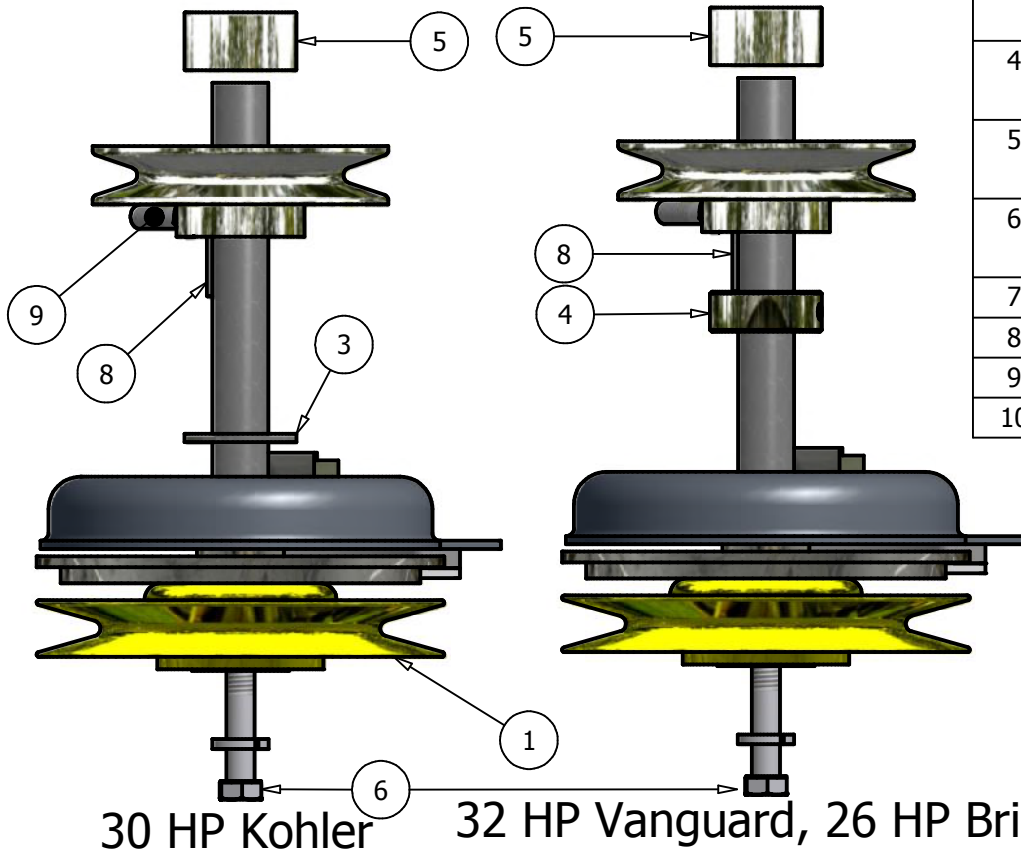

30 HP Kohler

32 HP Vanguard, 26 HP Briggs