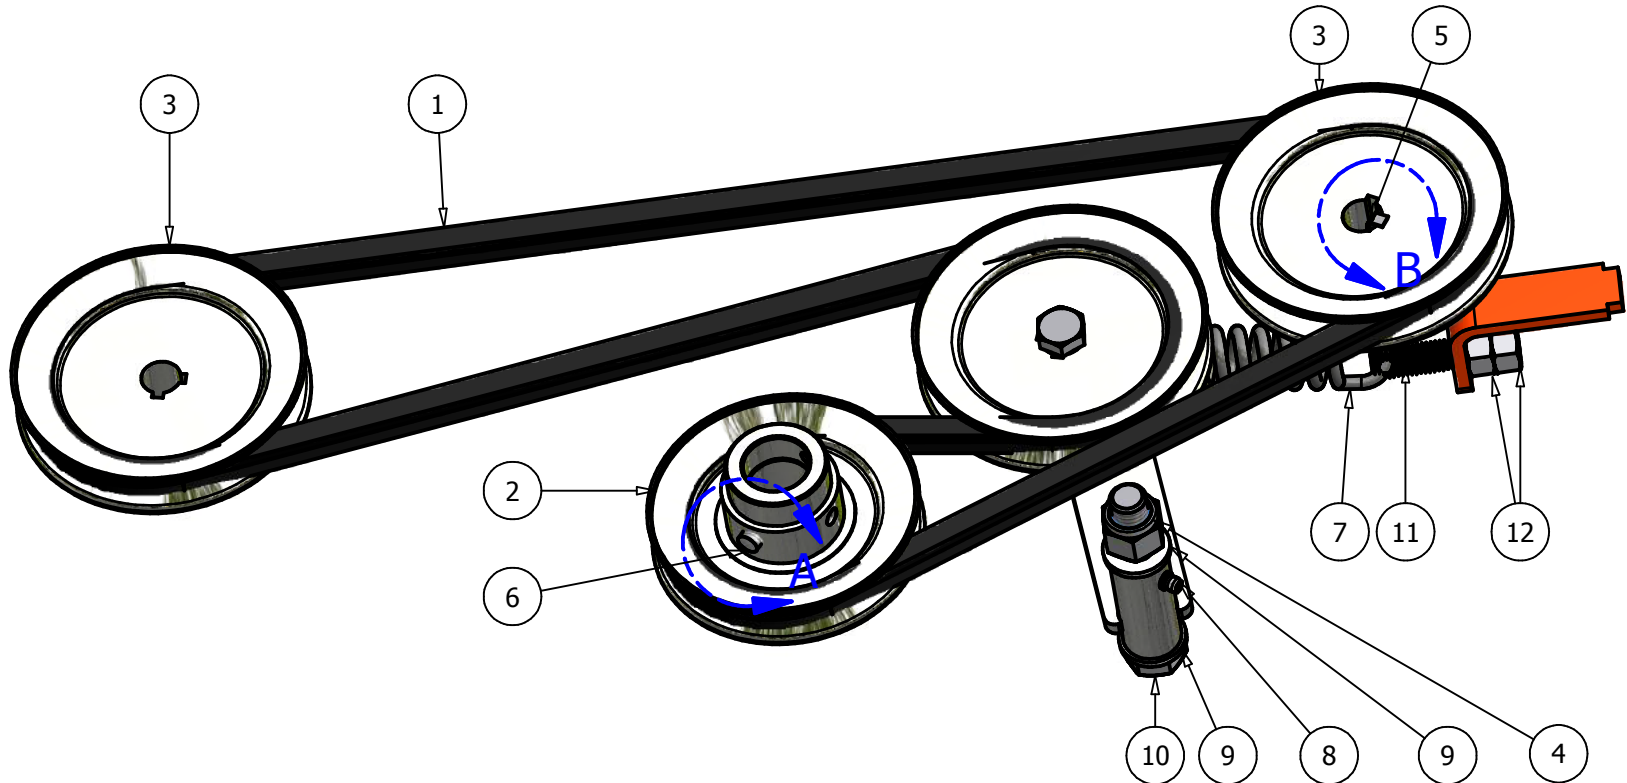

30 HP Kohler

32 HP Vanguard, 26 HP Briggs

Front Wheel			
ITEM	QT	PART NUMBER	DESCRIPTION
1	1	022-2006-00	13" x 6.50 - 6" Tire and Wheel Assembly
2	1	022-5347-00	13" x 6.50 - 6" Tire ONLY
3	1	022-7002-00	6" Wheel ONLY
4	2	010-7001-00	Bearing
5	2	011-7002-00	Race
6	1	014-7005-00	Dust Cover
7	1	025-5202-00	Front Wheel Spacer
8	1	12-7003-00	Seal
9	2	022-7009-00	Wheel Bearing
10	1	018-7010-00	1/2" x 9" Bolt
11	1	013-7004-00	1" Fine Threaded Castle Nut
12	1	023-7913-00	Front Fork with Spindle
13	1	020-7022-00	1/8" x 2 1/4" Cotter #8
14	1	013-6037-00	1/2" Nylock Nut
15	1	037-0001-00	Front Fork Spindle

Belt			
ITEM	QTY	PART NUMBER	DESCRIPTION
1	1	041-5048-00	Pump Belt
2	1	033-5034-00	4 3/4" Motor Pulley
3	2	033-5003-00	5" Pump Pulley
4	1	013-7021-00	5/8" Nylock Nut
5	2	042-5301-00	5mm x 1 Key
6	1	030-6029-00	3/8" Set Screw
7	1	034-5039-00	Pump Idler Spring 6"
8	1	024-6034-00	Grease Fitting (Drive-In Type)
9	2	019-6017-00	.635 ID Plastic Washer
10	1	018-5311-00	5/8" x 4" Hex Bolt
11	1	018-2004-00	Spring Tensioner
12	2	013-7018-00	1/2" Hex Nut