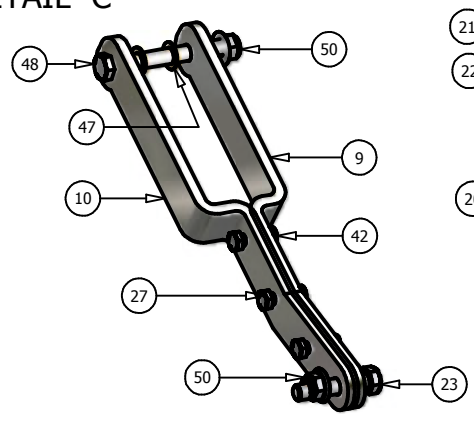

72" Deck

DETAIL D

DETAIL E

DETAIL C

DETAIL B

DETAIL A

72" Deck			
ITEM	QTY	PART NUMBER	DESCRIPTION
1	1	041-1890-00	72" Deck Belt-B189
2	1	060-7205-00	72" Deck
3	3	038-7230-00	72" Fusion Blade
4	3	037-6015-00	Spindle
5	2	014-7204-00	Pulley Guard
6	1	034-9035-00	Deck Idler Spring
7	3	033-7203-00	7" Deck Pulley
8	2	033-6001-00	4 3/4" Idler Pulley
9	2	031-6028-00	Deck Support Arm(Right
10	2	31-6027-00	Deck Support Arm (Left)
11	2	033-5001-00	5 3/4" Flat Idler Pulley
12	1	039-6936-00	Deck Idler Arm
13	2	048-6056-00	Turnbuckle
14	2	046-6044-00	Female Yoke
15	2	046-6048-00	Male Yoke
16	2	047-6047-00	3" Chain
17	4	045-6043-00	5/16" Knob
18	6	022-5234-00	Anti-Scalp Rollers
19	1	018-5311-00	5/8" x 4" Hex Bolt
20	2	019-6017-00	.635 ID Plastic Washer
21	1	024-6034-00	Grease Fitting (Drive-In Type
22	2	032-6033-00	5/8" ID x 1 1/8" Brass Bushing
23	2	018-6036-00	1/2" x 2 1/2" Hex Bolt
24	5	018-6012-00	3/8" x 1 1/4" Hex Bolt
25	13	019-5037-00	3/8" Lock Washer
26	17	013-6014-00	3/8" Hex Nut
27	18	018-5040-00	3/8" x 1 1/4" Hex Bolt
28	3	018-6019-00	1/2" x 1 1/2" Fine Thread Bolt
29	3	019-5007-00	1/2" Lock Washer
30	3	018-6021-00	5/8" x 1.5" Fine Threaded Bolt
31	3	019-4807-00	5/8" Lock Washer
32	2	025-5338-00	1 1/2" Pulley Spacer
33	1	025-5339-00	1 3/4" Pulley Spacer
34	1	018-6054-00	1/2" x 3 1/2" Bolt
35	6	013-5300-00	1/2" Flange Nut
36	6	018-5015-00	5/16" x 1" Hex Bolt
37	6	018-5019-00	1/2" x 4" Bolt (Grade 8)
38	2	013-6058-00	3/4" Left Handed Nut
39	4	018-6059-00	5/8" x 2 1/2" Hex Bolt
40	4	013-7021-00	5/8" Nylock Nut
41	2	013-6051-00	3/8" Fine Threaded Jam Nut
42	12	013-5041-00	3/8 Nylock Nut
43	2	019-5029-00	3/8" Flat Washer
44	3	018-5250-00	3/8" x 3/4" Hex Bolt
45	2	019-6042-00	.360 ID Plastic Washer
46	2	013-8047-00	5/16" Nylock Nut
47	4	019-5010-00	1/2" Brass Washer
48	2	018-7050-00	1/2" x 4 1/2" Bolt
49	3	019-6020-00	1/2" Cupped Washer
50	14	013-8050-00	1/2" Flange Lock Nut
51	1	025-5337-00	1 1/4" Pulley Spacer
52	3	030-6029-00	3/8" Set Screw
53	1	039-4880-00	2007 Hanger Plate
54	1	210-6005-00	Rubber Side Discharge
55	5	018-5020-00	5/16" x 1 1/2" Carriage Bolt
56	5	013-8049-00	5/16" Nylock Flange Nut
57	1	039-4881-00	2007 Lower Hanger Plate