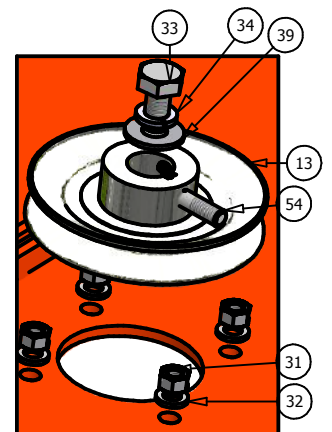

DETAIL A

48" Pup Deck

ITEM	QTY	PART NUMBER	DESCRIPTION
1	1	041-1420-00	48" Deck Belt
2	3	038-4830-00	48" Fusion Blade
3	1	060-4800-00	48" Deck
4	1	206-6017-00	Discharge Chute Hanger
5	1	014-4801-00	48" Spindle Cover
6	1	014-6004-00	Spindle Cover
7	3	037-6015-00	Spindle
8	1	039-6936-00	Deck Idler Arm
9	1	018-5311-00	5/8" x 4" Hex Bolt
10	2	019-6017-00	.635 ID Plastic Washer
11	2	032-6033-00	5/8" ID x 1 1/8" Brass Bushing
12	1	033-6001-00	4 3/4" Idler Pulley
13	3	033-6003-01	5" Deck Pulley
14	2	033-5001-00	5 3/4" Deck Idler Pulley
15	1	025-5337-00	1 1/4" Pulley Spacer
16	1	025-5338-00	Pup Pulley Spacer
17	1	025-5339-00	1 3/4" Pulley Spacer
18	2	048-6056-00	Turnbuckle
19	2	013-6058-00	3/4" Left Handed Nut
20	4	022-5234-00	Anti-Scalp Rollers
21	4	018-5019-00	1/2" x 4" Bolt (Grade 8)
22	4	013-5300-00	1/2" Flange Nut
23	4	045-6043-00	5/16" Knob
24	2	031-5351-00	Deck Support Arm (left)
25	2	031-5352-00	Deck Support Arm (Right)
26	1	034-9035-00	Deck Idler Spring
27	2	046-6044-00	Female Yoke
28	2	046-6048-00	Male Yoke
29	2	047-6047-00	3" Chain
30	18	018-5040-00	3/8" x 1 1/4" Hex Bolt
31	14	013-6014-00	3/8" Hex Nut
32	13	019-5037-00	3/8" Lock Washer
33	3	018-5006-00	1/2" x 1 1/2" Bolt Fine Threaded
34	3	019-5007-00	1/2" Lock Washer
35	3	018-6021-00	5/8" x 1.5" Fine Threaded Bolt
36	3	019-4807-00	5/8" Lock Washer
37	12	013-5041-00	3/8 Nylock Nut
38	2	018-7050-00	1/2" x 4 1/2" Bolt
39	3	019-6020-00	1/2" Cup Washer
40	6	018-5015-00	5/16" x 1" Hex Bolt
41	3	018-6036-00	1/2" x 2 1/2" Hex Bolt
42	4	018-6059-00	5/8" x 2 1/2" Hex Bolt
43	4	013-7021-00	5/8" Nylock Nut
44	2	013-8047-00	3/8 Std NC Nylock Nut
45	2	019-6042-00	.360 ID Plastic Washer
46	3	018-5250-00	3/8" x 3/4" Hex Bolt
47	3	013-5201-00	3/8" Flange Nut
48	2	018-6049-00	3/8" x 1" Hex Bolt
49	2	019-5029-00	3/8" Flat Washer
50	5	018-6012-00	3/8" x 1 1/2" Hex Bolt
51	2	013-6051-00	3/8" Fine Threaded Jam Nut
52	2	018-6054-00	1/2" x 3 1/2" Bolt
53	1	024-6034-00	Grease Fitting (Drive-In Type)
54	3	030-6029-00	3/8" Hex Bolt
55	11	013-8050-00	1/2" Flange Lock Nut
56	4	019-5010-00	1/2" Brass Washer
57	5	018-5020-00	5/16" x 1 1/2" Carriage Bolt
58	1	210-6005-00	Rubber Side Discharge
59	5	013-8049-00	5/16" Nylock Flange Nut
60	1	039-4870-00	2007 Hanger Plate
61	1	039-4871-00	2007 Lower Hanger Plate