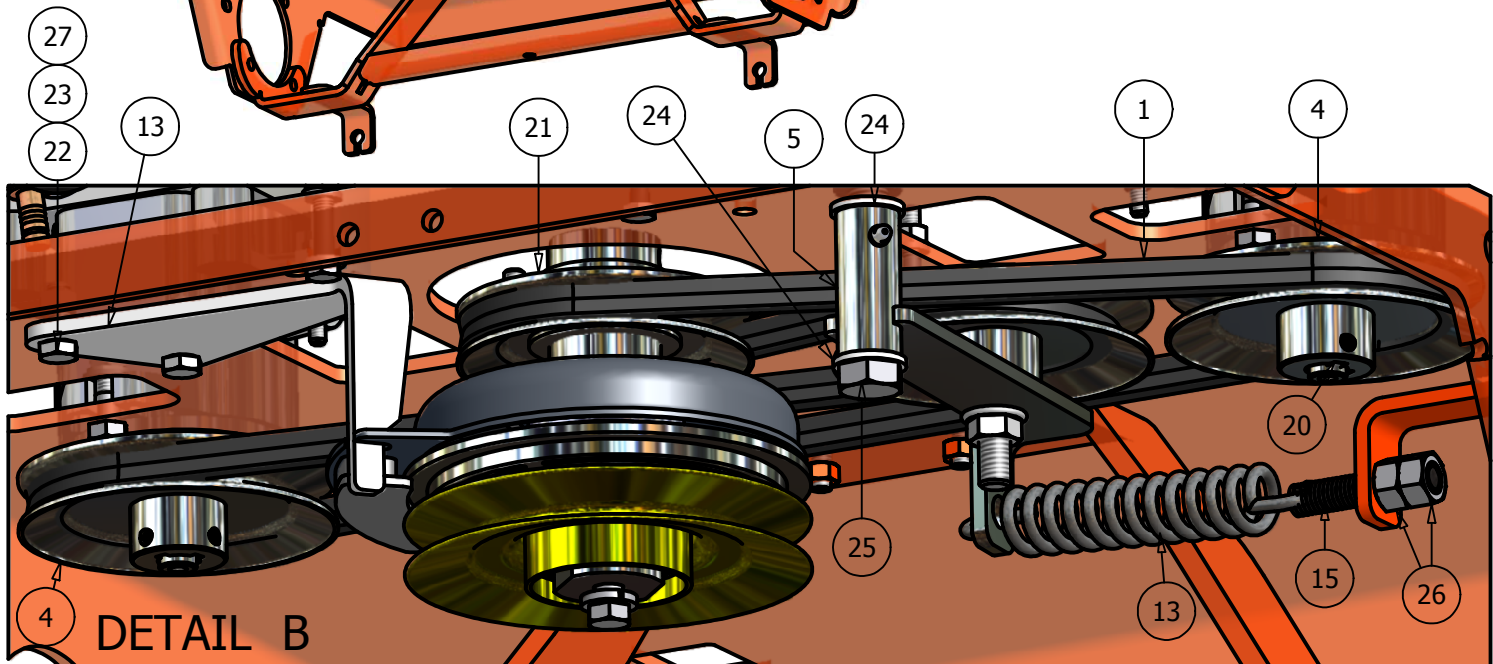

For more detail concerning clutch assembly, refer to the table of context and look for the clutch stack page.