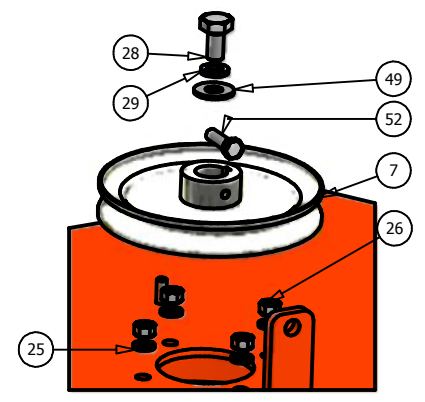

72" Deck

DETAIL D

DETAIL E

DETAIL C

DETAIL B

DETAIL A

72" Deck			
ITEM	QTY	PART NUMBER	DESCRIPTION
1	1	041-1890-00	72" Deck Belt-B189
2	1	060-7205-00	72" Deck
3	3	038-7230-00	72" Fusion Blade
4	3	037-6015-00	Spindle
5	2	014-7204-00	Pulley Guard
6	1	034-9035-00	Deck Idler Spring
7	3	033-7203-00	7" Deck Pulley
8	2	033-6001-00	4 3/4" Idler Pulley
9	2	031-6028-00	Deck Support Arm(Right
10	2	31-6027-00	Deck Support Arm (Left)
11	2	033-5001-00	5 3/4" Flat Idler Pulley
12	1	039-6936-00	Deck Idler Arm
13	2	048-6056-00	Turnbuckle
14	2	046-6044-00	Female Yoke
15	2	046-6048-00	Male Yoke
16	2	047-6047-00	3" Chain
17	4	045-6043-00	5/16" Knob
18	6	022-5234-00	Anti-Scalp Rollers
19	1	018-5311-00	5/8" x 4" Hex Bolt
20	2	019-6017-00	.635 ID Plastic Washer
21	1	024-6034-00	Grease Fitting (Drive-In Type
22	2	032-6033-00	5/8" ID x 1 1/8" Brass Bushing
23	2	018-6036-00	1/2" x 2 1/2" Hex Bolt
24	5	018-6012-00	3/8" x 1 1/4" Hex Bolt
25	13	019-5037-00	3/8" Lock Washer
26	17	013-6014-00	3/8" Hex Nut
27	18	018-5040-00	3/8" x 1 1/4" Hex Bolt
28	3	018-6019-00	1/2" x 1 1/2" Fine Thread Bolt
29	3	019-5007-00	1/2" Lock Washer
30	3	018-6021-00	5/8" x 1.5" Fine Threaded Bolt
31	3	019-4807-00	5/8" Lock Washer
32	2	025-5338-00	1 1/2" Pulley Spacer
33	1	025-5339-00	1 3/4" Pulley Spacer
34	1	018-6054-00	1/2" x 3 1/2" Bolt
35	6	013-5300-00	1/2" Flange Nut
36	6	018-5015-00	5/16" x 1" Hex Bolt
37	6	018-5019-00	1/2" x 4" Bolt (Grade 8)
38	2	013-6058-00	3/4" Left Handed Nut
39	4	018-6059-00	5/8" x 2 1/2" Hex Bolt
40	4	013-7021-00	5/8" Nylock Nut
41	2	013-6051-00	3/8" Fine Threaded Jam Nut
42	12	013-5041-00	3/8 Nylock Nut
43	2	019-5029-00	3/8" Flat Washer
44	3	018-5250-00	3/8" x 3/4" Hex Bolt
45	2	019-6042-00	.360 ID Plastic Washer
46	2	013-8047-00	5/16" Nylock Nut
47	4	019-5010-00	1/2" Brass Washer
48	2	018-7050-00	1/2" x 4 1/2" Bolt
49	3	019-6020-00	1/2" Cupped Washer
50	14	013-8050-00	1/2" Flange Lock Nut
51	1	025-5337-00	1 1/4" Pulley Spacer
52	3	030-6029-00	3/8" Set Screw
53	1	039-4880-00	2007 Hanger Plate
54	1	210-6005-00	Rubber Side Discharge
55	5	018-5020-00	5/16" x 1 1/2" Carriage Bolt
56	5	013-8049-00	5/16" Nylock Flange Nut
57	1	039-4881-00	2007 Lower Hanger Plate