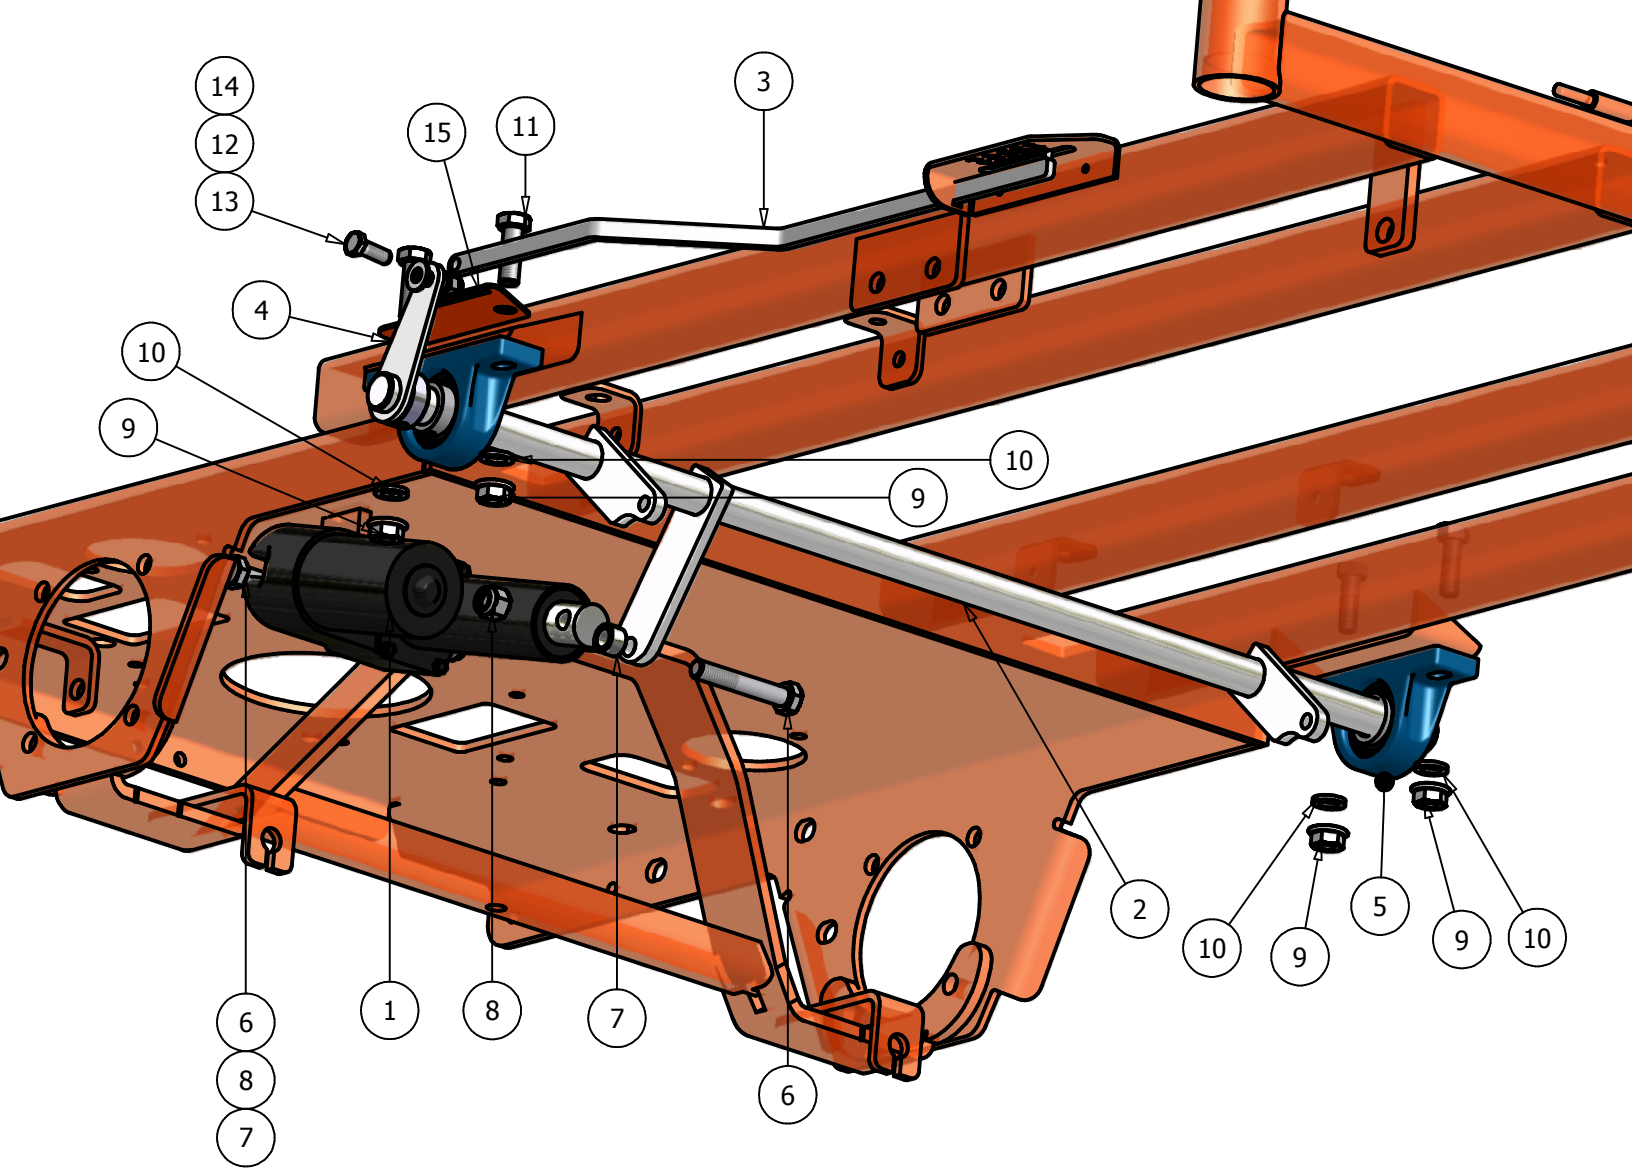

www.badboymowers.com

Actuator Bar	3
Hydraulic Pump/Clutch	4,5
Rear Suspension	6
Wheel Motor/Tire and Wheel Assembly	7,8
Floor Panel	9,10
Seat Frame and Tank	11,12
Steering Arm	13,14
Clutch Stack	15
Front Wheel Assembly	16
Front Wheel Assembly - Suspension	17
Spindle	18
Belt Route	19
48" Deck	20,21
52" Deck	22,23
60" Deck	24,25
72" Deck	26,27
Wiring Schematic - 26hp Lightning	28
Wiring Schematic - 23hp Pup	29
Wiring Schematic - 30hp Pup	30
Wiring Schematic - 32hp Lightning	31
Wiring schematic - 31hp Pup/Lightning	32
Technical Support	33

Actuator Bar			
ITEM	QTY	PART NUMBER	DESCRIPTION
1	1	035-7033-00	Actuator
2	1	029-7920-00	Actuator Bar
3	1	028-2501-00	Height Indicator
4	1	031-7000-00	Height Indicator Tab
5	2	017-7008-00	1" Pillow Block
6	2	018-7016-00	1/2" x 3" Hex Bolt
7	2	025-7036-00	1/2" x 1/2" Collar Spacer
8	2	013-6037-00	1/2" Nylock Nut
9	4	013-7018-00	1/2" Nut
10	4	019-5007-00	1/2" Lock Washer
11	4	018-5006-00	1/2" x 1 1/2" Hex Bolt
12	1	019-6042-00	3/8" Plastic Washer
13	1	018-6049-00	3/8" x 1" Hex Bolt
14	1	013-5041-00	3/8 Nylock Nut
15	1	039-2005-00	Deck Stop Bracket