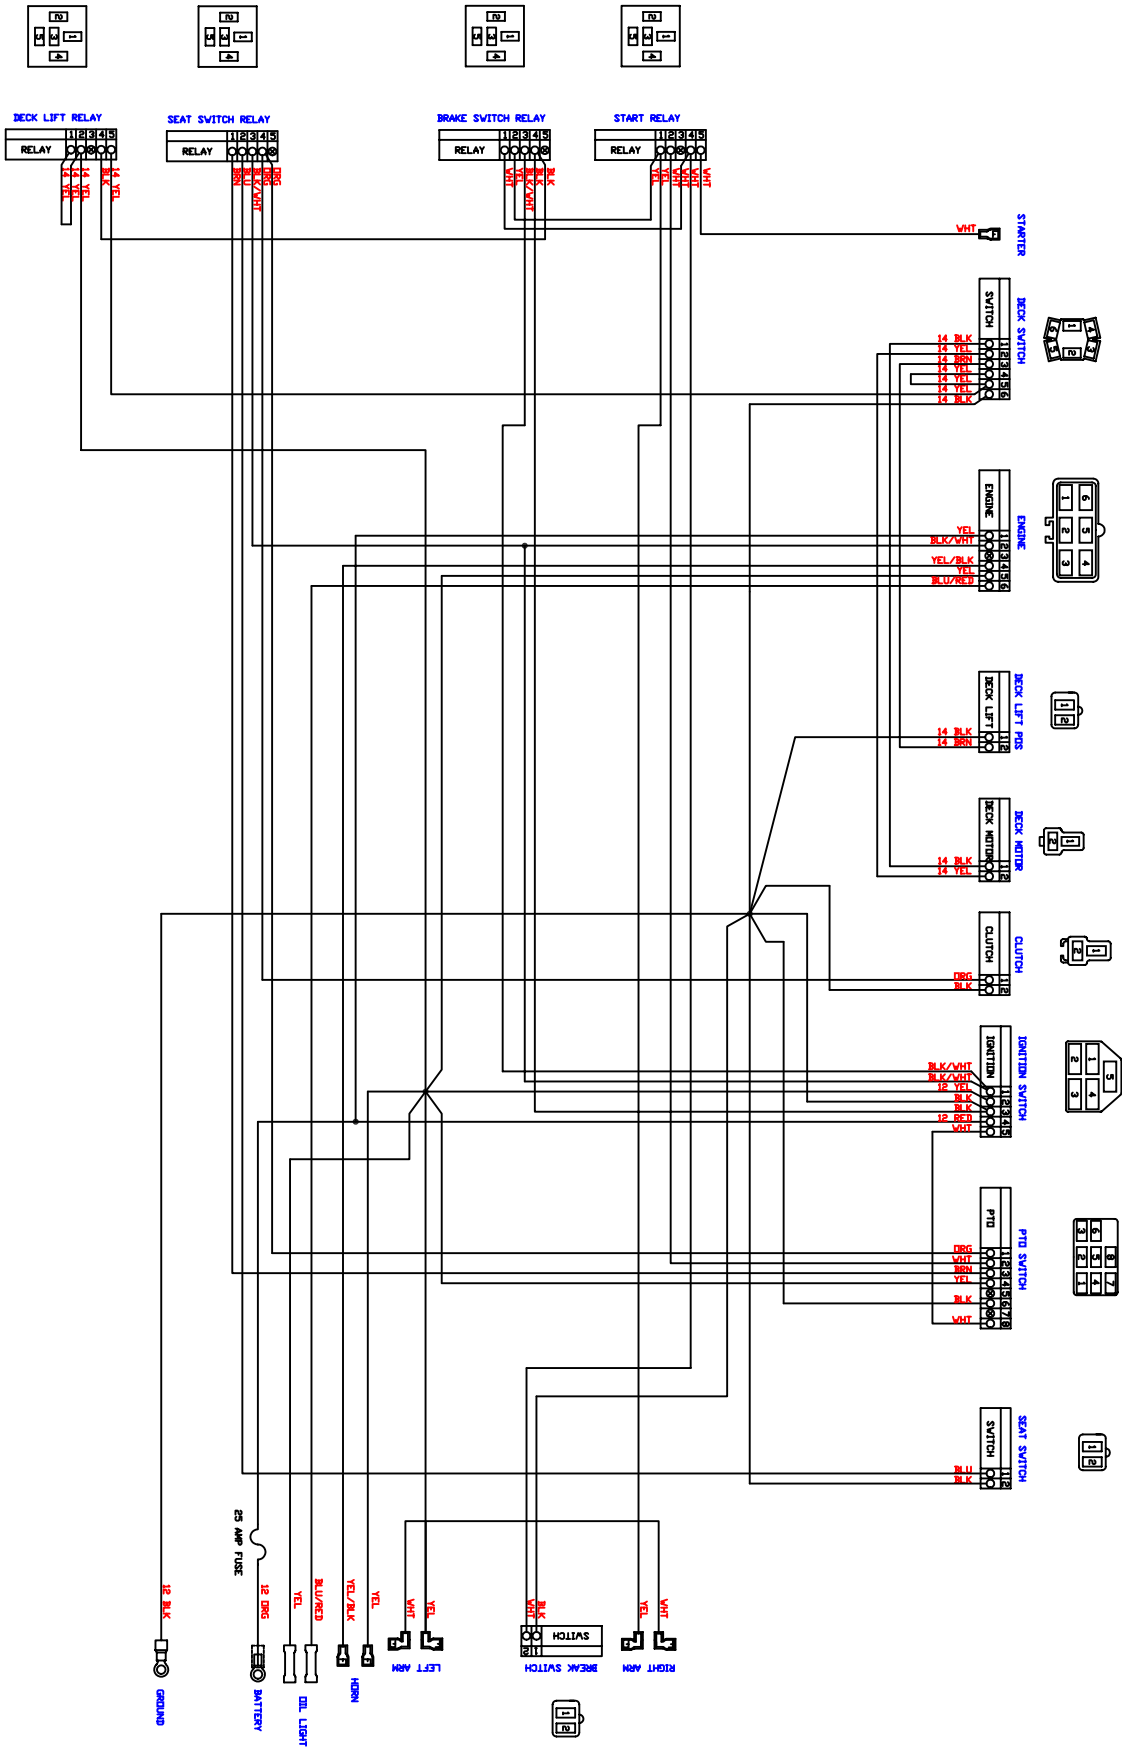

72" Deck			
ITEM	QTY	PART NUMBER	DESCRIPTION
1	1	041-1890-00	72" Deck Belt-B189
2	1	060-7205-00	72" Deck
3	3	038-7230-00	72" Fusion Blade
4	3	037-6015-00	Spindle
5	2	014-7204-00	Pulley Guard
6	1	034-9035-00	Deck Idler Spring
7	3	033-7203-00	7" Deck Pulley
8	2	033-6001-00	4 3/4" Idler Pulley
9	2	031-6028-00	Deck Support Arm(Right
10	2	31-6027-00	Deck Support Arm (Left)
11	2	033-5001-00	5 3/4" Flat Idler Pulley
12	1	039-6936-00	Deck Idler Arm
13	2	048-6056-00	Turnbuckle
14	2	046-6044-00	Female Yoke
15	2	046-6048-00	Male Yoke
16	2	047-6047-00	3" Chain
17	4	045-6043-00	5/16" Knob
18	6	022-5234-00	Anti-Scalp Rollers
19	1	018-5311-00	5/8" x 4" Hex Bolt
20	2	019-6017-00	.635 ID Plastic Washer
21	1	024-6034-00	Grease Fitting (Drive-In Type
22	2	032-6033-00	5/8" ID x 1 1/8" Brass Bushing
23	2	018-6036-00	1/2" x 2 1/2" Hex Bolt
24	5	018-6012-00	3/8" x 1 1/4" Hex Bolt
25	13	019-5037-00	3/8" Lock Washer
26	17	013-6014-00	3/8" Hex Nut
27	18	018-5040-00	3/8" x 1 1/4" Hex Bolt
28	3	018-6019-00	1/2" x 1 1/2" Fine Thread Bolt
29	3	019-5007-00	1/2" Lock Washer
30	3	018-6021-00	5/8" x 1.5" Fine Threaded Bolt
31	3	019-4807-00	5/8" Lock Washer
32	2	025-5338-00	1 1/2" Pulley Spacer
33	1	025-5339-00	1 3/4" Pulley Spacer
34	1	018-6054-00	1/2" x 3 1/2" Bolt
35	6	013-5300-00	1/2" Flange Nut
36	6	018-5015-00	5/16" x 1" Hex Bolt
37	6	018-5019-00	1/2" x 4" Bolt (Grade 8)
38	2	013-6058-00	3/4" Left Handed Nut
39	4	018-6059-00	5/8" x 2 1/2" Hex Bolt
40	4	013-7021-00	5/8" Nylock Nut
41	2	013-6051-00	3/8" Fine Threaded Jam Nut
42	12	013-5041-00	3/8 Nylock Nut
43	2	019-5029-00	3/8" Flat Washer
44	3	018-5250-00	3/8" x 3/4" Hex Bolt
45	2	019-6042-00	.360 ID Plastic Washer
46	2	013-8047-00	5/16" Nylock Nut
47	4	019-5010-00	1/2" Brass Washer
48	2	018-7050-00	1/2" x 4 1/2" Bolt
49	3	019-6020-00	1/2" Cupped Washer
50	14	013-8050-00	1/2" Flange Lock Nut
51	1	025-5337-00	1 1/4" Pulley Spacer
52	3	030-6029-00	3/8" Set Screw
53	1	039-4880-00	2007 Hanger Plate
54	1	210-6005-00	Rubber Side Discharge
55	5	018-5020-00	5/16" x 1 1/2" Carriage Bolt
56	5	013-8049-00	5/16" Nylock Flange Nut
57	1	039-4881-00	2007 Lower Hanger Plate

ALL VOLTAGE IS 160A UNLESS NOTED OTHERWISE.

ELECTREX, INC.
HUTCHINSON, KS
CUSTOMER: BAID BIV
THEIR P/N: 086-2010-00
DWG TITLE: SCHEMATIC
OUR P/N: 919802SCHEMATIC
REVISION: C
DRAWN BY: AMD DATE: 9/28/05