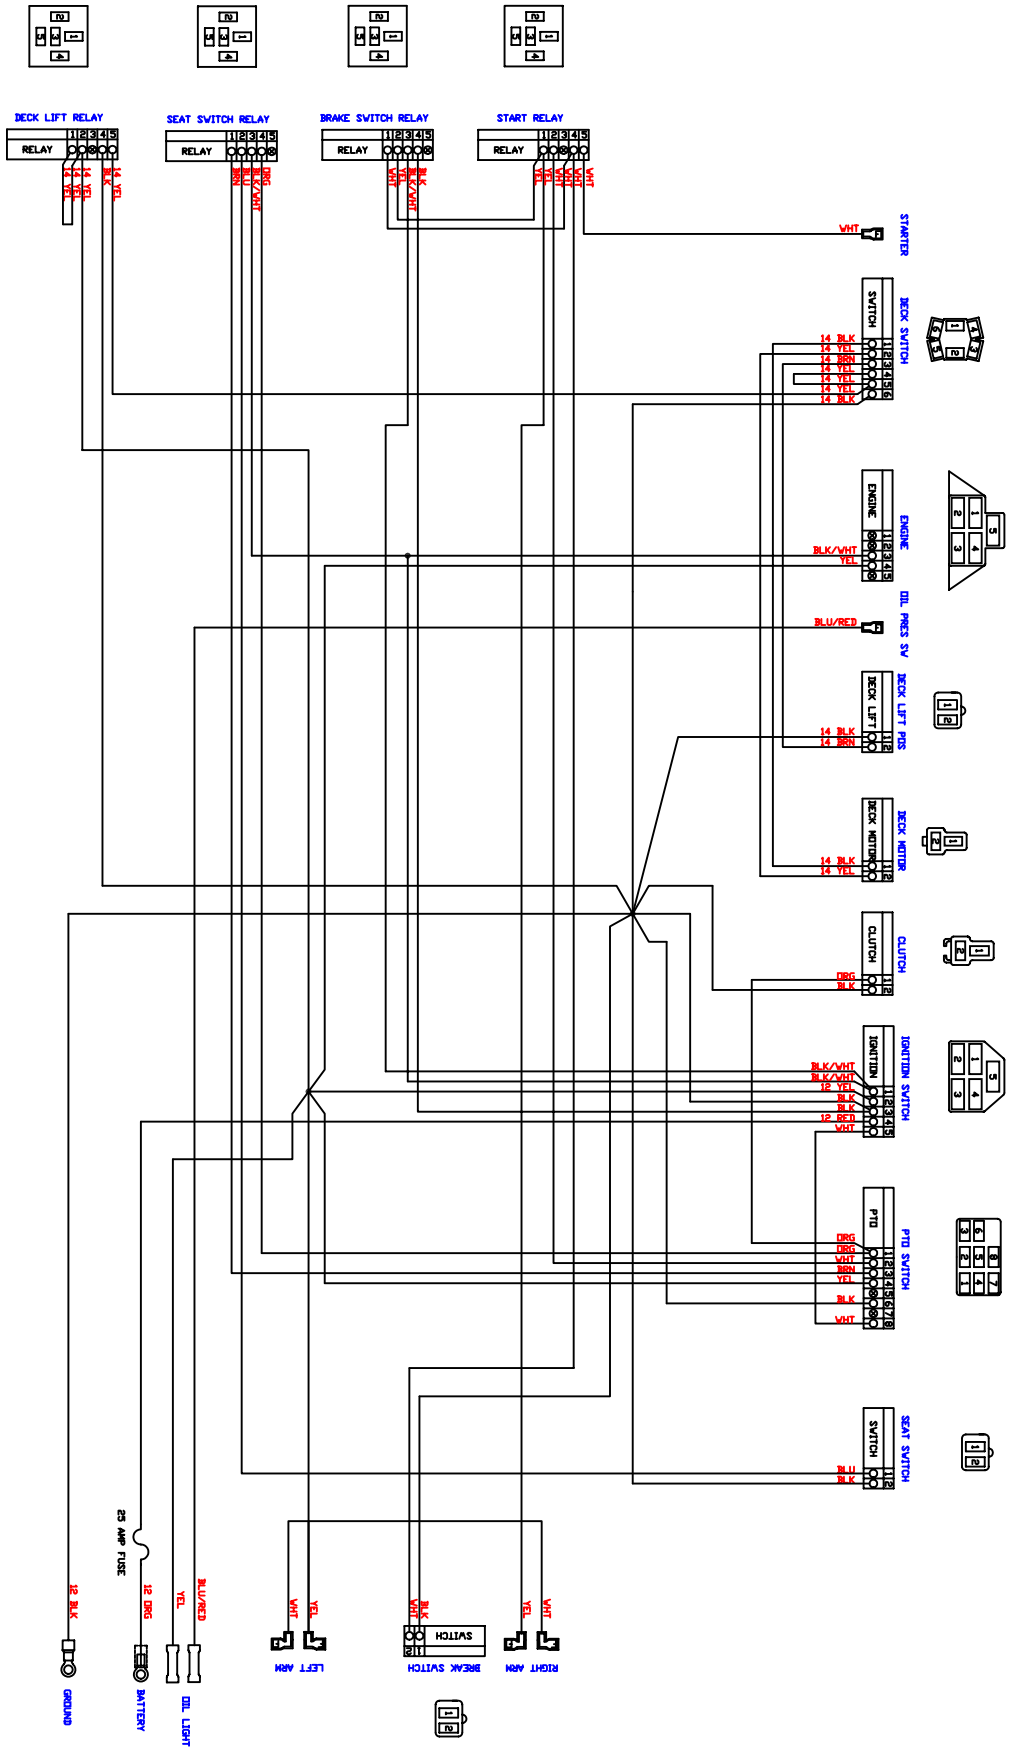

ALL VOLTAGE IS 160A UNLESS NOTED OTHERWISE.

ELECTREX, INC.
HUTCHINSON, KS
CUSTOMER: BAID BOV
THEIR P/N: 086-2008-00
DWG TITLE: SCHEMATIC
OUR P/N: 9199030SCHEMATIC
REVISION: A
DRAWN BY: AND DATE: 9/28/05