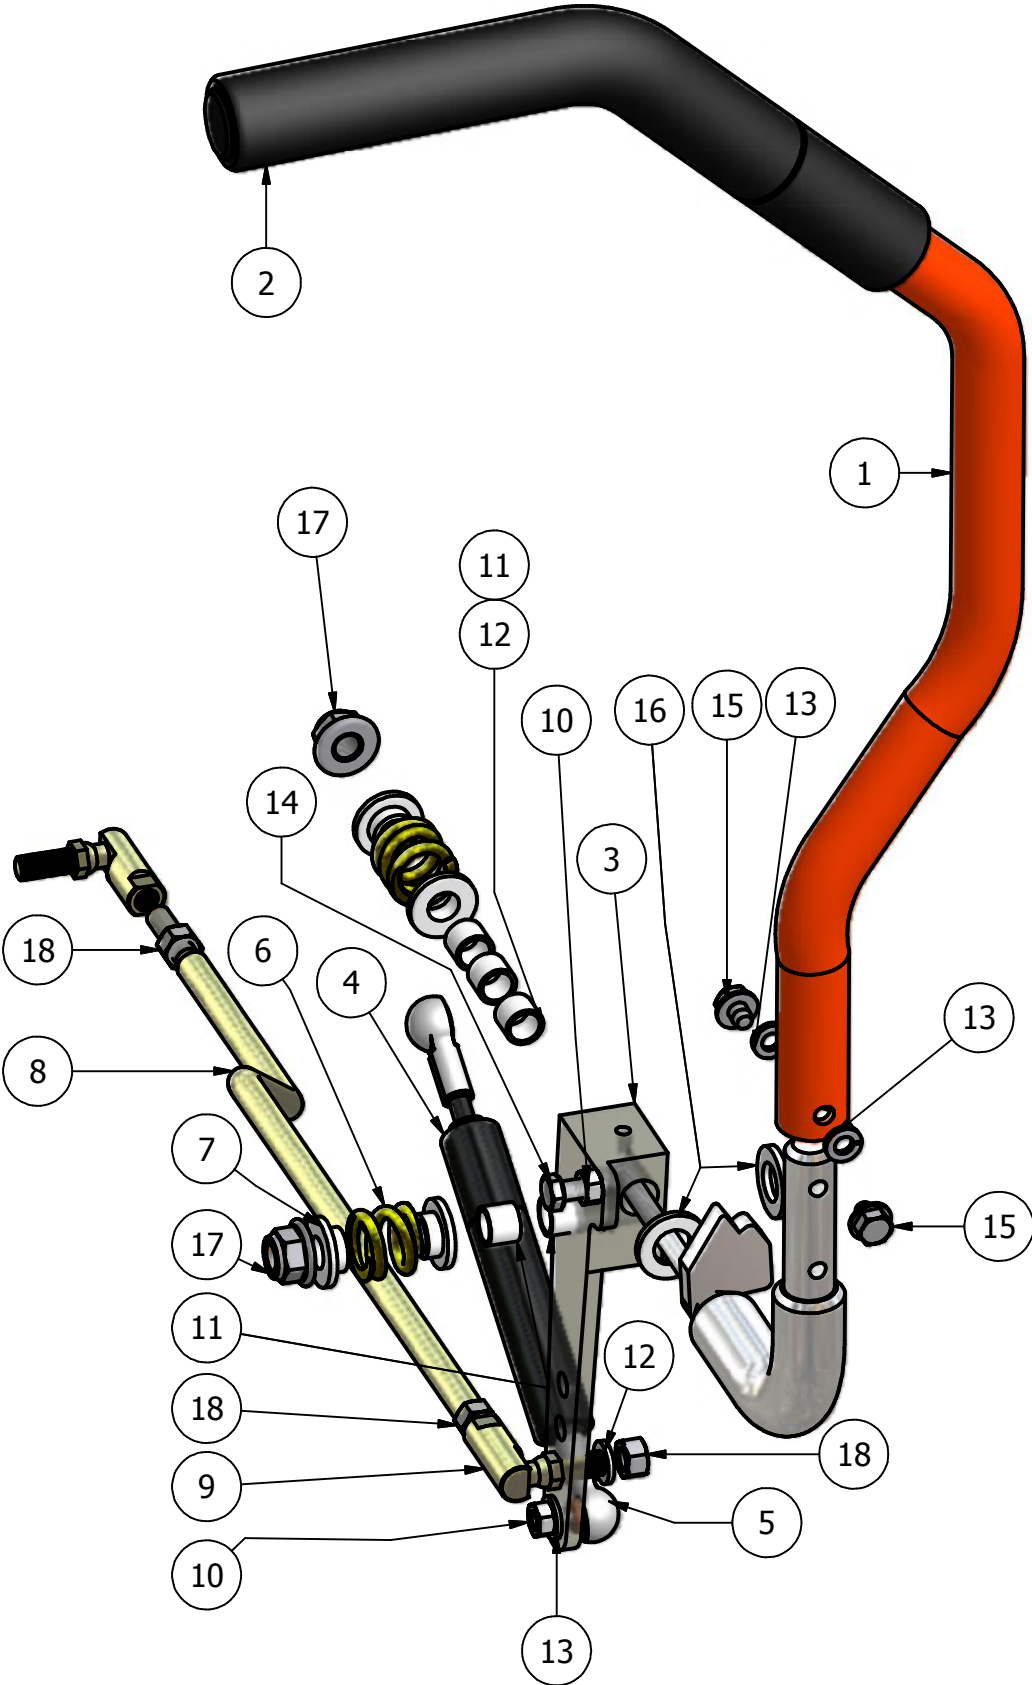

Drive Arms

Parts List			
ITEM	QTY	PART NUMBER	DESCRIPTION
1	1	031-8822-00/031-8821-00	Right Drive Arm/ Left
2	2	069-4010-00	Rubber Steering Handle
3	1	027-8819-00/027-8820-00	Left Drive Arm Lever Housing/Right
4	2	087-8080-00	Damper
5	2	018-2050-00	10MM Damper Ball Stud
6	4	034-8025-00	Drive Lever Spring
7	8	019-8027-00	.515 ID Nylon Shoulder Washer
8	2	035-5344-00	Push Rod
9	4	099-6046-00	3/8-24 Ball joint (female/male)
10	4	013-8043-00	5/16" Nut
11	10	032-8024-00	.507 ID Nylon Bushing
12	4	019-5037-00	3/8" Lock Washer
13	6	019-8051-00	5/16" Lock Washer
14	2	018-8063-00	5/16" x 3/4" Hex Bolt
15	4	018-2007-00	5/16" x 1/2" Flange Bolt
16	4	019-8054-00	.505 ID Plastic Washer
17	4	013-8050-00	1/2" Flange Lock Nut
18	8	013-6051-00	3/8" Fine Thread Nut