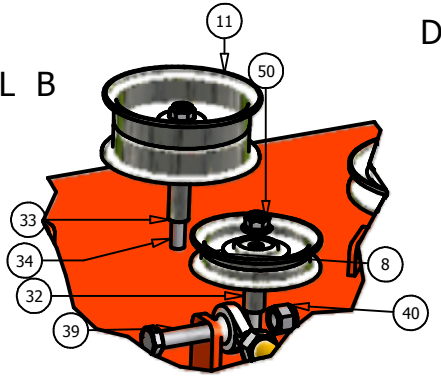

72" Deck

DETAIL D

DETAIL E

DETAIL C

DETAIL B

DETAIL A

72" Deck			
ITEM	QTY	PART NUMBER	DESCRIPTION
1	1	041-1890-00	72" Deck Belt-B189
2	1	060-7205-00	72" Deck
3	3	038-7230-00	72" Fusion Blade
4	3	037-6015-00	Spindle
5	2	014-7204-00	Pulley Guard
6	1	034-9035-00	Deck Idler Spring
7	3	033-7203-00	7" Deck Pulley
8	2	033-6001-00	4 3/4" Idler Pulley
9	2	031-6028-00	Deck Support Arm(Right
10	2	31-6027-00	Deck Support Arm (Left)
11	2	033-5001-00	5 3/4" Flat Idler Pulley
12	1	039-6936-00	Deck Idler Arm
13	2	048-6056-00	Turnbuckle
14	2	046-6044-00	Female Yoke
15	2	046-6048-00	Male Yoke
16	2	047-6047-00	3" Chain
17	4	045-6043-00	5/16" Knob
18	6	022-5234-00	Anti-Scalp Rollers
19	1	018-5311-00	5/8" x 4" Hex Bolt
20	2	019-6017-00	.635 ID Plastic Washer
21	1	024-6034-00	Grease Fitting (Drive-In Type
22	2	032-6033-00	5/8" ID x 1 1/8" Brass Bushing
23	2	018-6036-00	1/2" x 2 1/2" Hex Bolt
24	5	018-6012-00	3/8" x 1 1/4" Hex Bolt
25	13	019-5037-00	3/8" Lock Washer
26	17	013-6014-00	3/8" Hex Nut
27	18	018-5040-00	3/8" x 1 1/4" Hex Bolt
28	3	018-6019-00	1/2" x 1 1/2" Fine Thread Bolt
29	3	019-5007-00	1/2" Lock Washer
30	3	018-6021-00	5/8" x 1.5" Fine Threaded Bolt
31	3	019-4807-00	5/8" Lock Washer
32	2	025-5338-00	1 1/2" Pulley Spacer
33	1	025-5339-00	1 3/4" Pulley Spacer
34	1	018-6054-00	1/2" x 3 1/2" Bolt
35	6	013-5300-00	1/2" Flange Nut
36	6	018-5015-00	5/16" x 1" Hex Bolt
37	6	018-5019-00	1/2" x 4" Bolt (Grade 8)
38	2	013-6058-00	3/4" Left Handed Nut
39	4	018-6059-00	5/8" x 2 1/2" Hex Bolt
40	4	013-7021-00	5/8" Nylock Nut
41	2	013-6051-00	3/8" Fine Threaded Jam Nut
42	12	013-5041-00	3/8 Nylock Nut
43	2	019-5029-00	3/8" Flat Washer
44	3	018-5250-00	3/8" x 3/4" Hex Bolt
45	2	019-6042-00	.360 ID Plastic Washer
46	2	013-8047-00	5/16" Nylock Nut
47	4	019-5010-00	1/2" Brass Washer
48	2	018-7050-00	1/2" x 4 1/2" Bolt
49	3	019-6020-00	1/2" Cupped Washer
50	14	013-8050-00	1/2" Flange Lock Nut
51	1	025-5337-00	1 1/4" Pulley Spacer
52	3	030-6029-00	3/8" Set Screw
53	1	039-4880-00	2007 Hanger Plate
54	1	210-6005-00	Rubber Side Discharge
55	5	018-5020-00	5/16" x 1 1/2" Carriage Bolt
56	5	013-8049-00	5/16" Nylock Flange Nut
57	1	039-4881-00	2007 Lower Hanger Plate