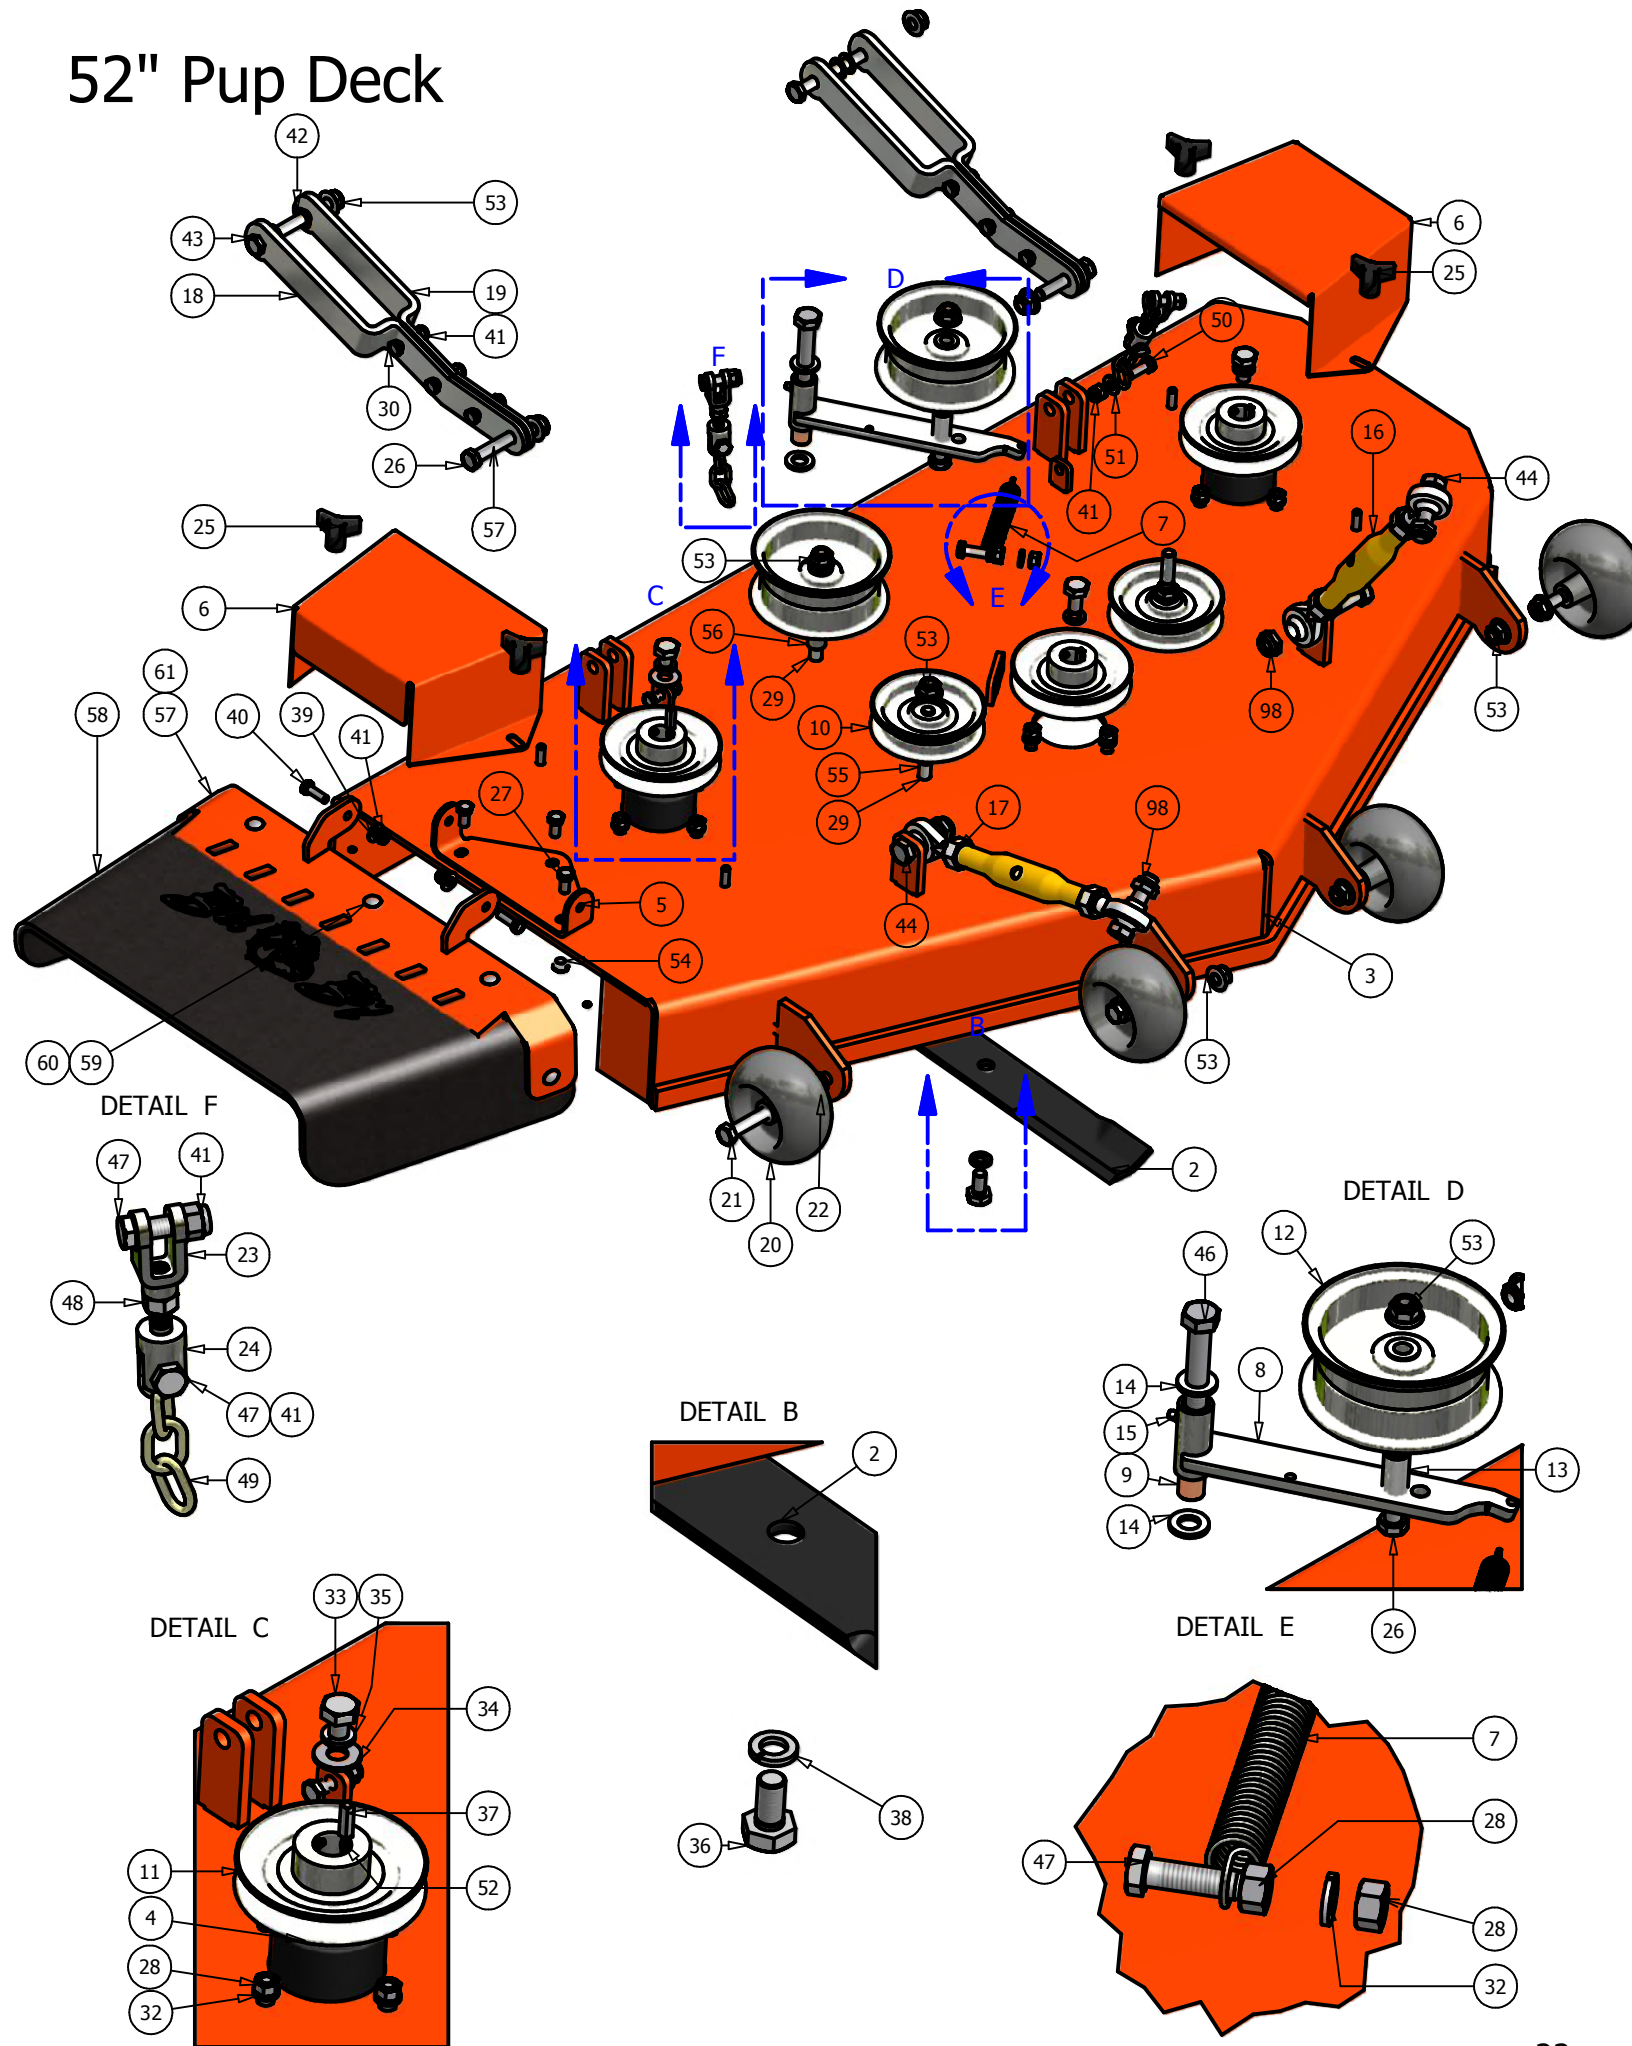

52" Pup Deck

52" Pup Deck- Parts List

ITEM	QTY	PART NUMBER	DESCRIPTION
1	1	041-1490-00	52" Pup Deck Belt
2	3	038-3010-00	52" Fusion Blade
3	1	060-5402-00	52" Deck
4	3	037-6015-00	Spindle
5	1	206-6017-00	Discharge Chute Hanger
6	2	014-6004-00	Pulley Guard
7	1	034-9035-00	Deck Idler Spring
8	1	039-6936-00	Deck Idler Arm
9	2	032-6033-00	5/8" ID x 1 1/8" Brass Bushing
10	2	033-6001-00	4 3/4" Idler Pulley
11	3	033-6003-01	5" Deck Pulley
12	2	033-5001-00	5 3/4" Flat Idler Pulley
13	1	025-5337-00	1 1/4" Pulley Spacer
14	2	019-6017-00	.635 ID Plastic Washer
15	1	024-6034-00	GreaseFitting (Drive-IN Type)
16	2	048-6056-00	Turnbuckle
17	2	013-6058-00	3/4" Left Handed Nut
18	2	031-6000-00	DeckSupport Arm
19	2	031-6000-00	Deck Suport Arm
20	6	022-5234-00	Anti-Scalp Rollers
21	6	018-5019-00	1/2" x 4" Bolt (Grade 8)
22	6	013-5300-00	1/2" Flange Nut
23	2	046-6044-00	Female Yoke
24	2	046-6048-00	Male Yoke
25	4	045-6043-00	5/16" Knob
26	3	018-6036-00	1/2" x 2 1/2" Hex Bolt
27	3	018-5250-00	3/8" x 3/4" Hex Bolt
28	14	013-6014-00	3/8" Hex Nut
29	3	018-6054-00	1/2" x 3 1/2" Bolt
30	18	018-5040-00	3/8" x 1 1/4" Hex Bolt
32	13	019-5037-00	3/8" Lock Washer
33	3	018-5006-00	1/2" x 1 1/2" Bolt
34	3	019-6020-00	1/2" Spring Cupped Washer
35	3	019-5007-00	1/2" Lock Washer
36	3	018-6021-00	5/8" x 1.5" Fine Threaded Bolt
37	3	042-6030-00	1/4" x 1" Key
38	3	019-4807-00	5/8" Lock Washer
39	2	019-6042-00	.360 ID Plastic Washer
40	2	018-5015-00	5/16" x 1" Hex Bolt
41	14	013-8047-00	5/16" Nylock Nut
42	4	019-5010-00	1/2" Brass Washer
43	2	018-7050-00	1/2" x 4 1/2" Bolt
44	4	018-6059-00	5/8" x 2 1/2" Hex Bolt
45	1	013-7021-00	5/8 Std NC Nylock Nut
46	1	018-5311-00	5/8" x 4" Hex Bolt
47	5	018-6012-00	3/8" x 1 1/4" Hex Bolt
48	2	013-6051-00	3/8" Fine Threaded Jam Nut
49	2	047-6047-00	3" Chain
50	2	018-6049-00	3/8" x 1" Hex Bolt
51	2	019-5029-00	3/8" Flat Washer
52	3	030-6029-00	3/8" Set Screw
53	14	013-8050-00	1/2" Flange Lock Nut
54	3	013-5201-00	3/8" Flange Nut
55	2	025-5338-00	1 1/2" Pulley Spacer
56	1	025-5339-00	1 3/4" Pulley Spacer
57	1	039-4870-00	2007 Hanger Plate
58	1	210-6005-00	Rubber Side Discharge
59	5	018-5020-00	5/16" x 1 1/2" Carriage Bolt
60	5	013-8049-00	5/16" Nylock Flange Nut
61	1	039-4871-00	2007 Lower Hanger Plate