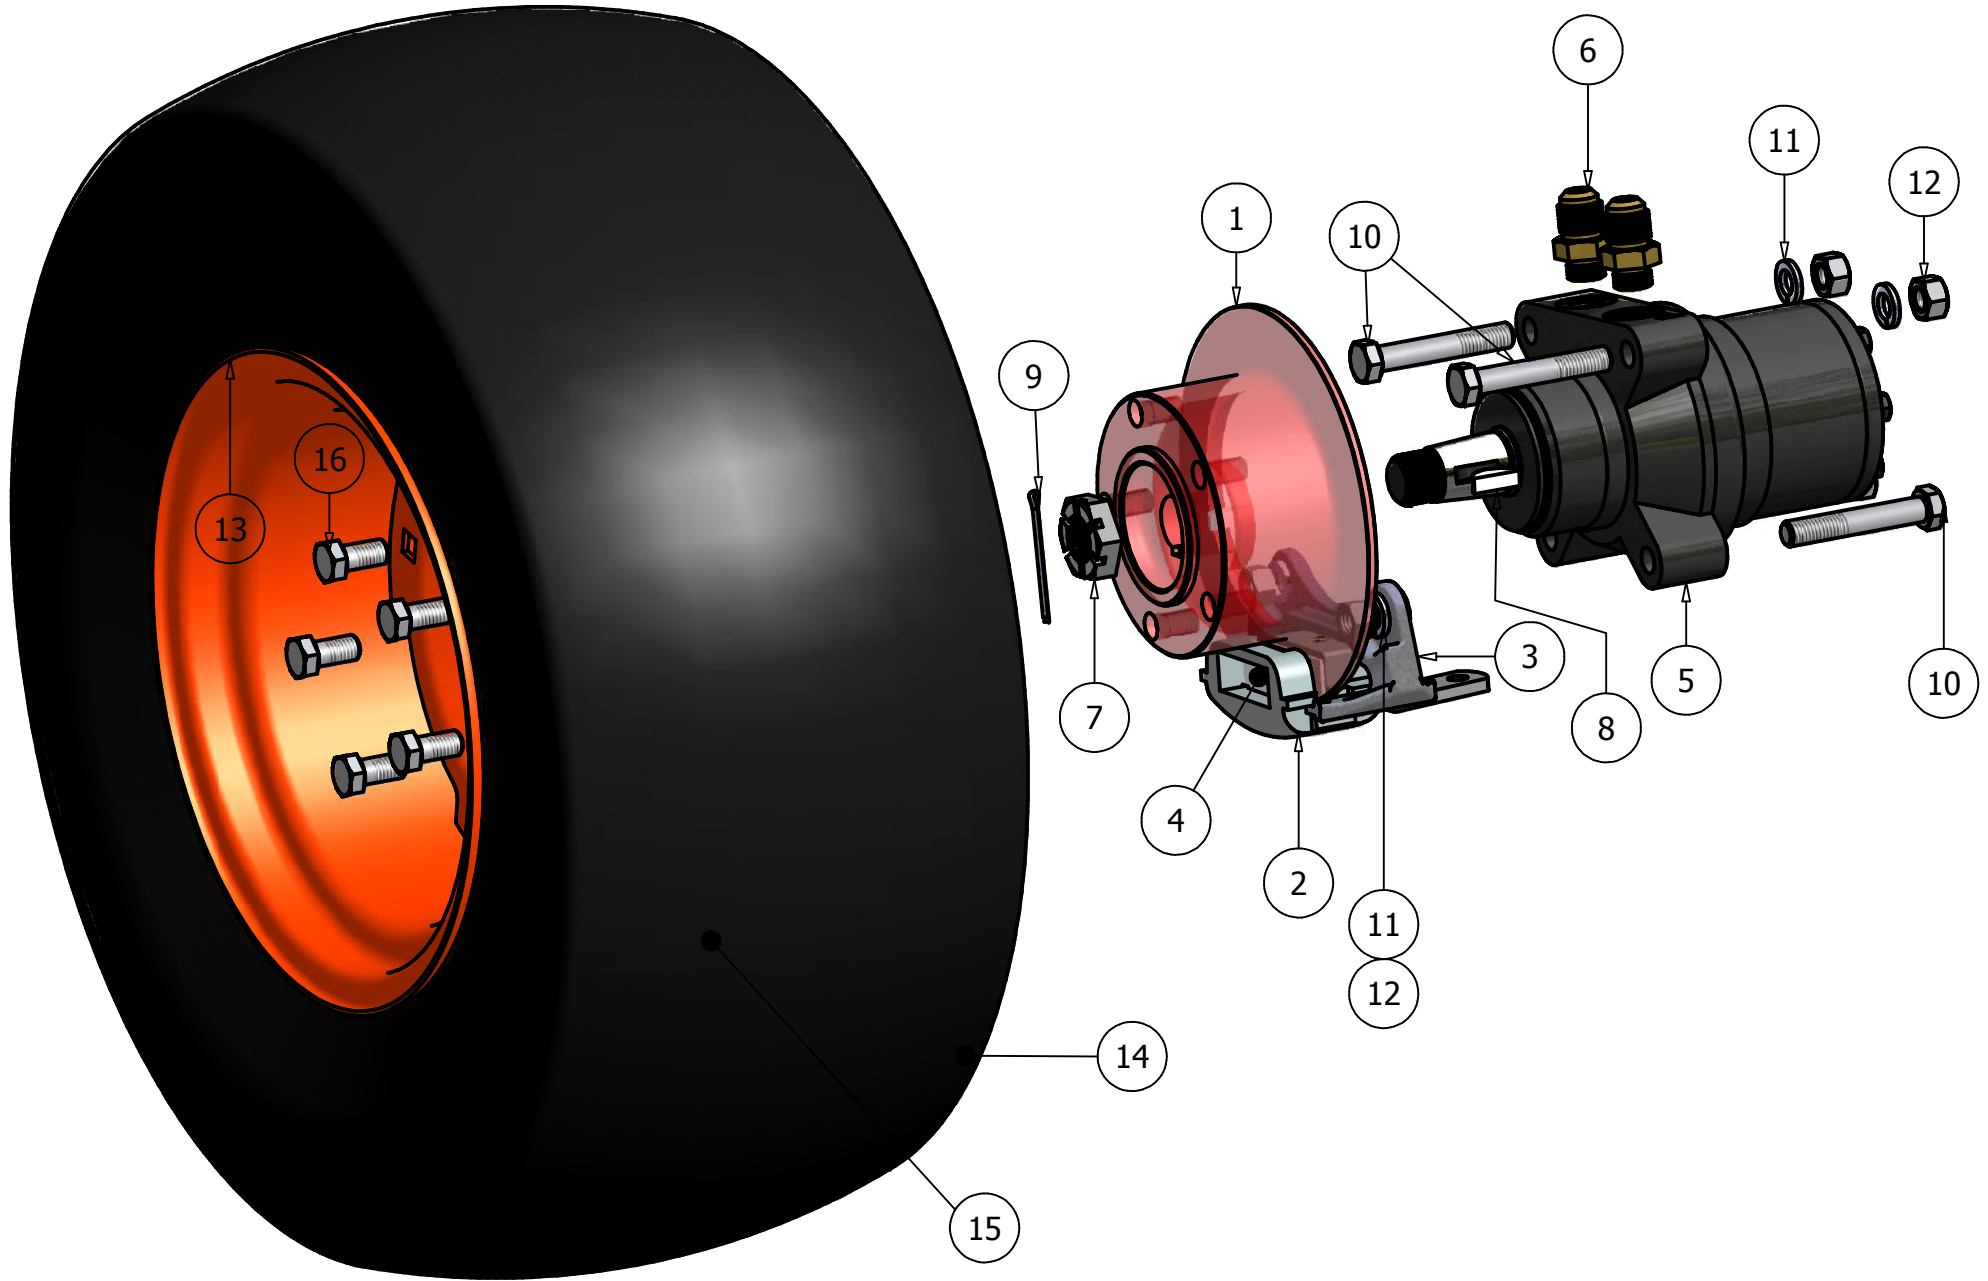

Wheel Motor/Tire and Wheel Assembly (Diesel)

Wheel Motor/ Tire and Wheel Assmebly			
ITEM	QTY	PART NUMBER	DESCRIPTION
1	1	092-5201-00	Brake Disc
2	1	016-1610-98/016-1609-98	Right Brake Assmebly/ Left
3	1	039-8936-00	Brake Casting
4	1	016-9998-00	Brake Pads
5	1	015-2004-00/015-2005-00	Right Wheel Motor/ Left
6	2	024-7033-00	Hydraulic Fitting
7	1	013-7050-00	Castle Nut
8	1	042-7041-00	Woodruff Key
9	1	020-7022-00	1/8" x 2 1/4" Cotter #8
10	4	018-7016-00	1/2" x 3" Hex Bolt
11	4	019-5007-00	1/2" Lock Washer
12	4	013-7018-00	1/2" Hex Nut
13	1	022-7064-00	12" Rim - 60" & 72" Cut
14	1	022-5349-00	24x12-12 Tire -60"&72" Cut
15	1	022-5450-00	24" Tire and Wheel Assembly
16	5	018-7033-00	1/2" x 1" Lug Bolt (Fine Thread)
17	1	022-7062-00	12" Rim - 48" & 52" Cut
18	1	022-5351-00	23x10.50-12 Tire - 48" & 52" Cut
19	1	022-5352-00	23x10.50-12 Tire and Wheel Assembly