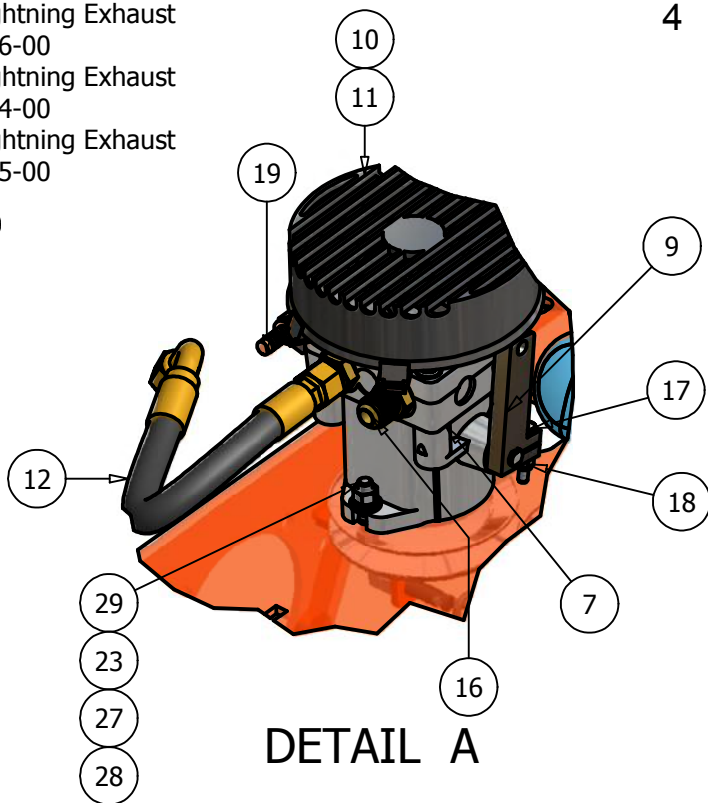

23hp Vanguard Engine (Shown)
30hp Kohler Engine 015-0030-00
26hp Kawasaki Engine 015-3000-00
32hp Vanguard Engine 015-0032-00
31hp Kawasaki Engine 015-0031-00

23hp Pup Exhaust (Shown)
26hp Lightning Exhaust
015-0006-00
32hp Lightning Exhaust
015-0034-00
31hp Lightning Exhaust
015-0035-00

10A Pump (Shown)
12A Pump: 26hp and 32hp Lightning Models
050-3050-00 Right Pump
050-3000-00 Left Pump