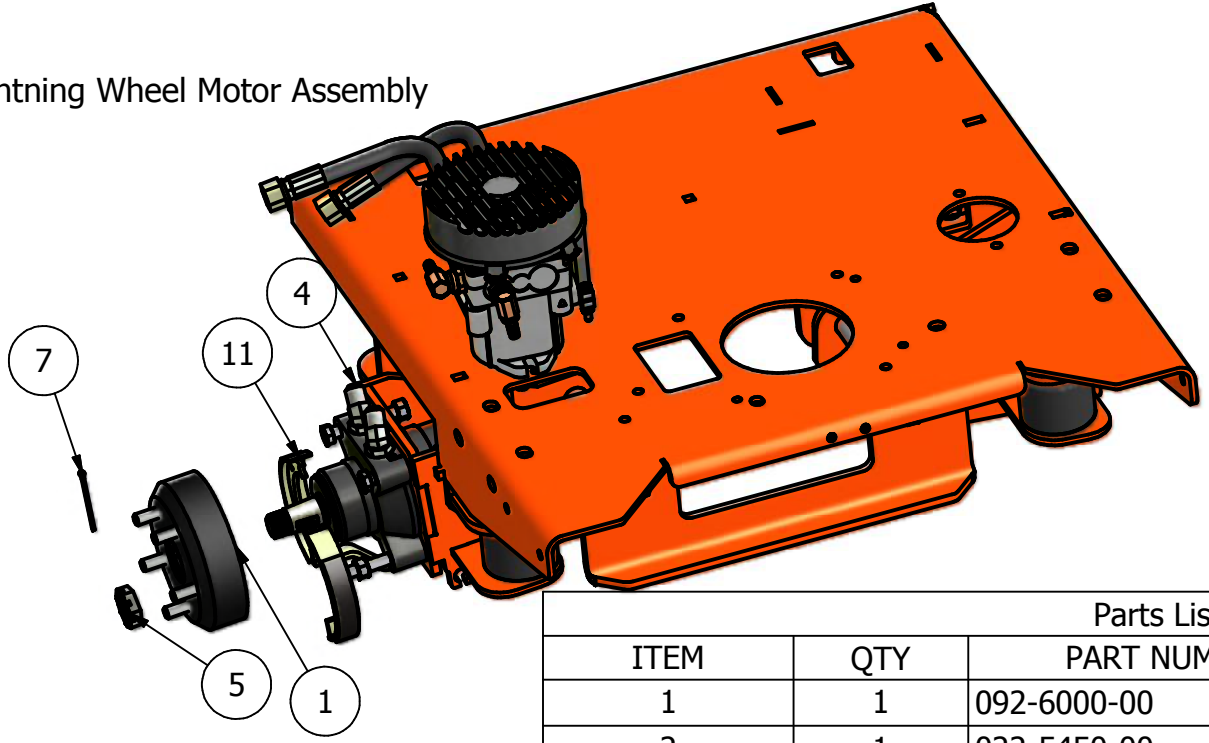

Lightning Wheel Motor Assembly

Hydraulic Hose For 48", 52" And, 60"
051-6000-00

Hydraulic Hose For 72"
051-6050-00

Parts List			
ITEM	QTY	PART NUMBER	DESCRIPTION
1	1	092-6000-00	Brake Drum
2	1	022-5450-00	24" Tire and Wheel Assembly
3	1	022-7061-00	12" Rim - 60"&72" Cut
4	2	024-2050-00	Hydraulic Fitting (Wheel Motor)
5	1	013-7004-00	Castle Nut
7	1	020-7022-00	1/8"x2 1/4" Cotter Pin
8	1	022-5349-00	24x12-12 Tire 60"&72" Cut
9	5	013-3000-00	Lug Nuts
10	1	022-5352-00	23x10.50-12 Tire & Wheel
11	2	092-6050-00	Brake Pads
12	1	022-5351-00	23x10.50-12 Tire
13	1	022-7062-00	12" Rim 48" & 52" Cut
10	2	Suspension Cage	
11	8	018-5006-00	1/2" x 1 1/2" Bolt
12	8	019-8053-00	7/16" Lock Washer
15	2	018-2051-00	5/8"x10" Hex Bolt (Grade8)
16	2	013-5301-00	5/8" Nylock (1/2 Jam)
17	2	Nylock Nut	5/8 Std NC Nylock Nut