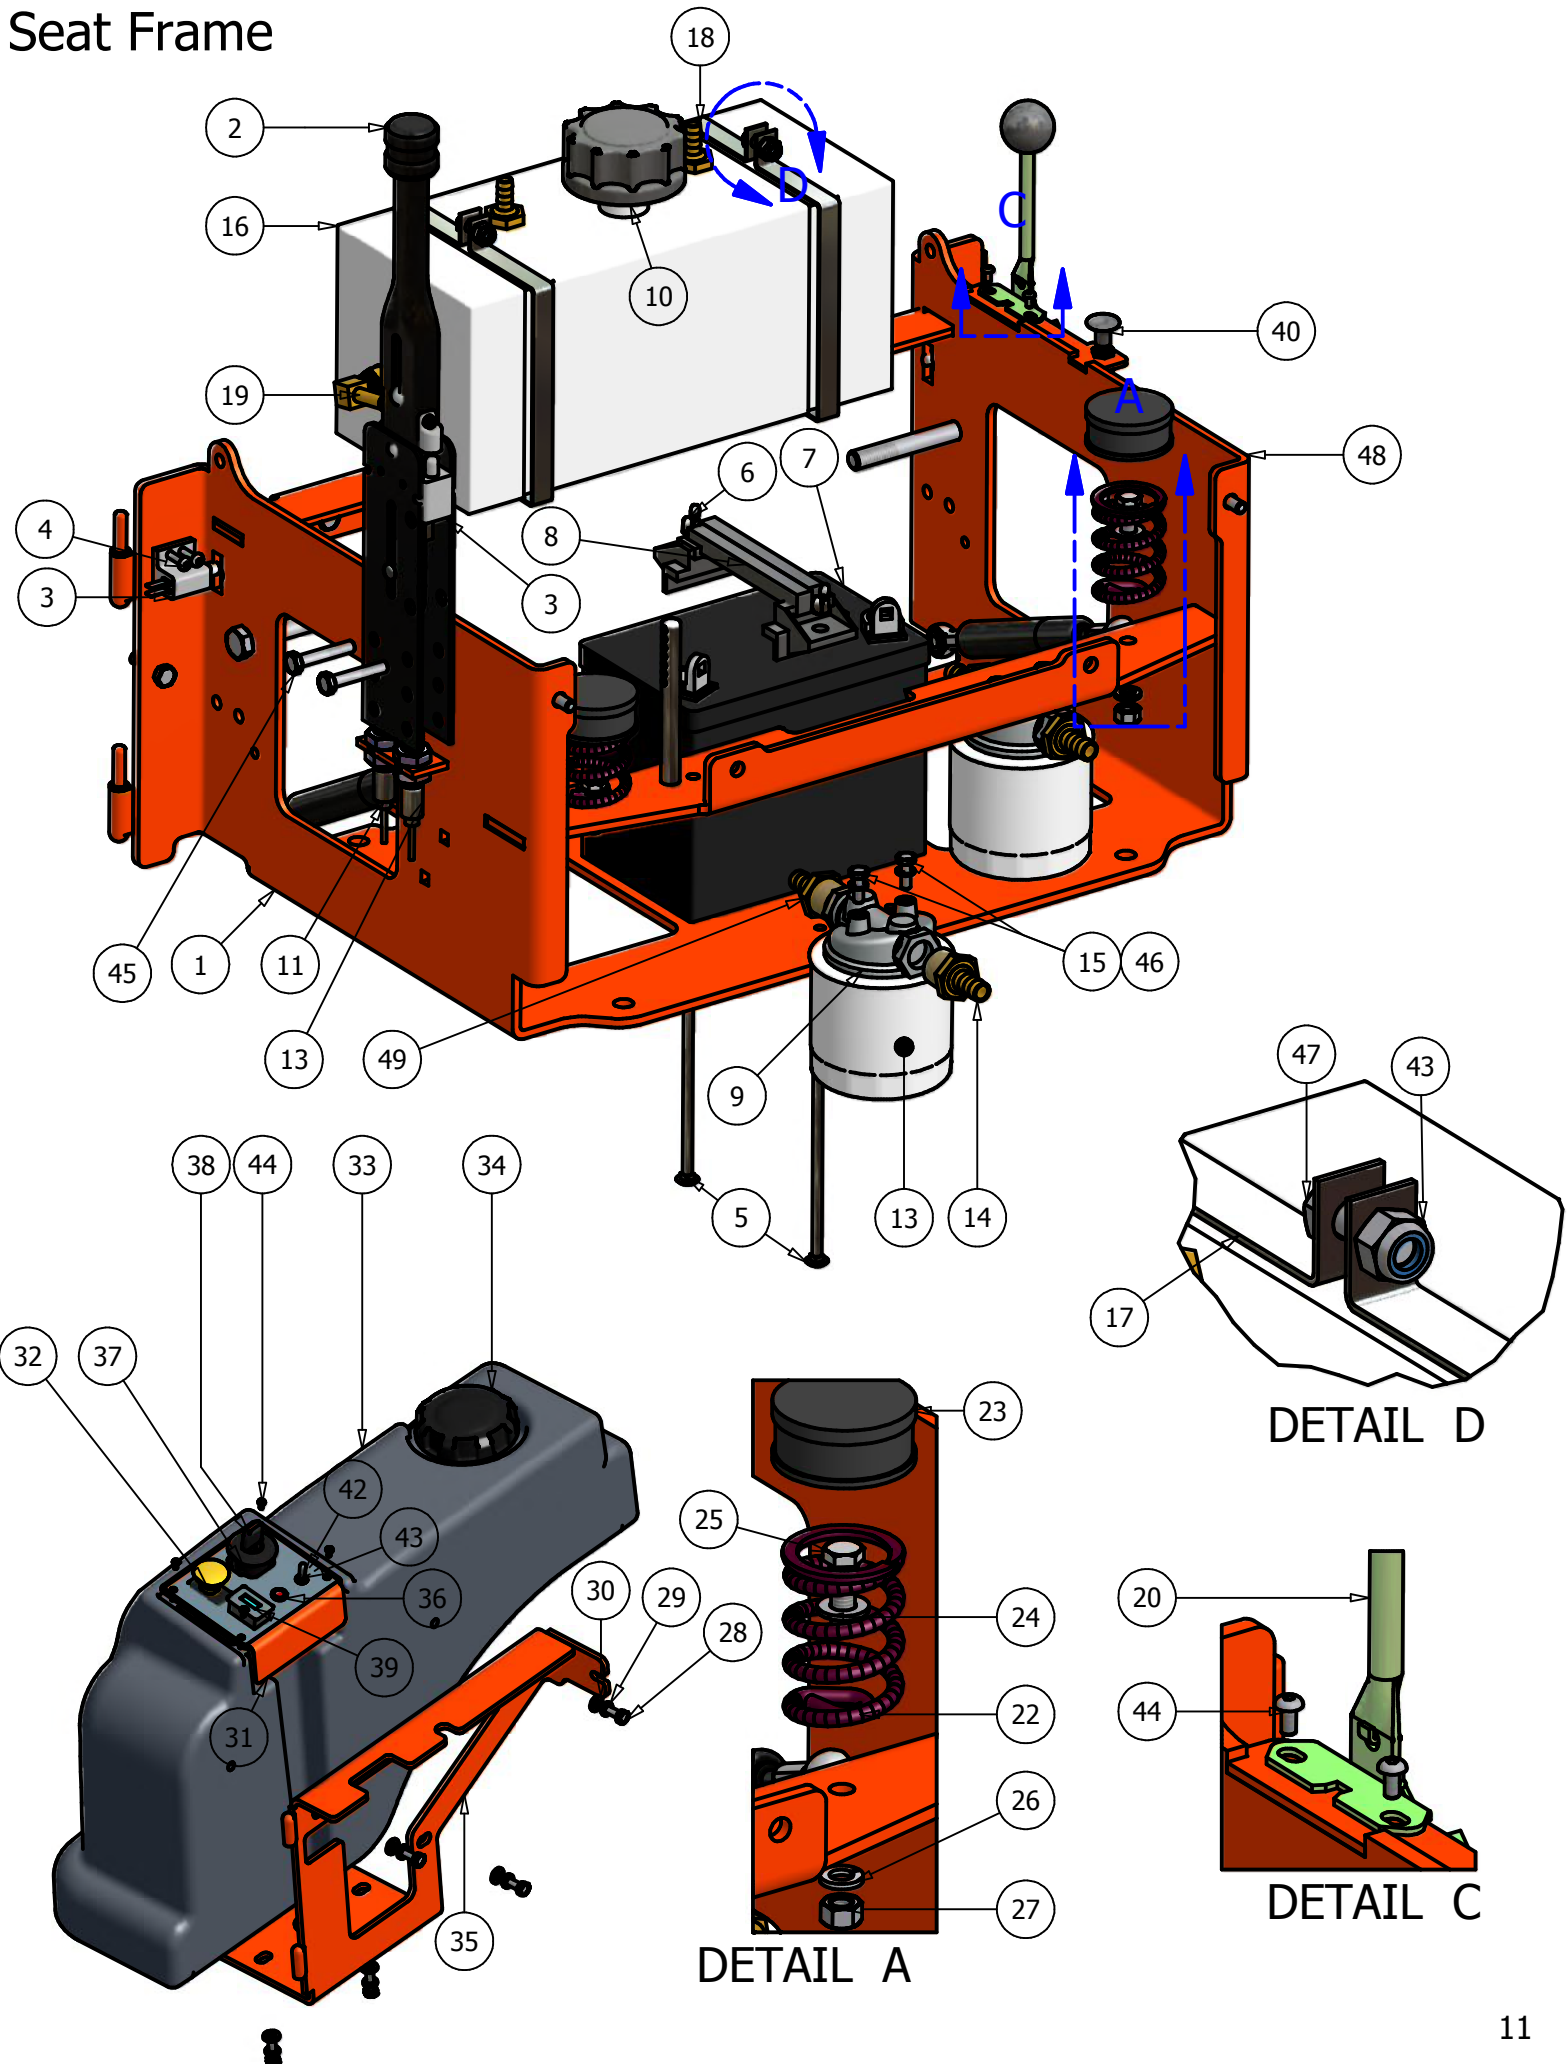

Seat Frame

Seat Frame & Tanks

ITEM	QTY	PART NUMBER	DESCRIPTION
1	1	080-6010-00	Seat Frame
2	1	069-8054-00	Brake Lever
3	3	077-8073-00	Brake Handle Switch
4	4	018-8056-00	1024 x 1" Bolt
5	2	018-8050-00	7" Stove Bolt
6	2	013-8051-00	1/4" Wing Nut
7	1	068-8049-00	Battery
8	1	043-8929-00	Battery hold-down
9	2	062-8013-00	Filter Head
10	1	066-8048-00	Hydraulic Tank Cap
11	1	064-8055-00	Short Brake Cable
12	1	064-8056-00	Long Brake Cable
13	2	063-8014-00	Hydraulic Filter
14	2	024-5050-00	Filter Head Fitting
15	4	018-8052-00	1/4" x 3/4" Hex Bolt
16	1	067-9016-00	Hydraulic Tank
17	2	213-6001-00	Hydraulic Tank Strap
18	2	024-5205-00	3/8" X 3/8" Hose Barb
19	2	024-5203-00	1/2" x 1/2" Filter Head Fitting (90 Degree)
20	1	055-8017-00	Throttle (23 Briggs, 26 Kawasaki, 30 Kohler)
21	1	055-8021-00	Throttle (32 Briggs)
22	2	034-8045-00	Seat Spring
23	2	014-8047-00	1 1/2" Spring Cap Cover
24	2	019-5029-00	3/8" Flat Washer
25	2	018-6012-00	3/8" x 1 1/2" Hex Bolt
26	4	019-5037-00	3/8" Lock Washer
27	8	013-6014-00	3/8" Hex Nut
28	8	018-5015-00	5/16" x 1" Hex Bolt
29	12	019-8051-00	5/16" Lock Washer
30	8	019-8044-00	5/16" Flat Washer
31	1	079-3401-00	Control Panel
32	1	056-8058-00	Blade Engager
33	1	067-5000-00/ 067-5001-00	Right Fuel Tank/ Left Fuel Tank
34	2	066-8076-00	Fuel Cap
35	1	031-2007-00/ 031-2006-00	Right Tank Swing Arm/ Left
36	1	089-1000-00	Oil Light
37	1	077-8076-00	Ignition Switch
38	1	042-9000-00	Ignition Key
39	1	083-4013-00	Tachometer
40	1	054-8016-00	Choke
41	1	054-8017-00	Choke (All Kohler Engines)
42	1	078-8077-00	Deck Lift
43	1	013-8047-00	5/16" Nylock Nut
44	6	018-5200-00	1024 X 5/8" Buttonhead Bolt
45	2	018-8059-00	5/16" x 1 3/4" Hex Bolt
46	4	019-4008-00	1/4" Lock Washer
47	4	018-8063-00	5/16" x 3/4" Hex Bolt
48	1	029-8059-00	Piezo Buzzer
49	2	024-5342-00	1/2" x 3/8" Barb Fitting