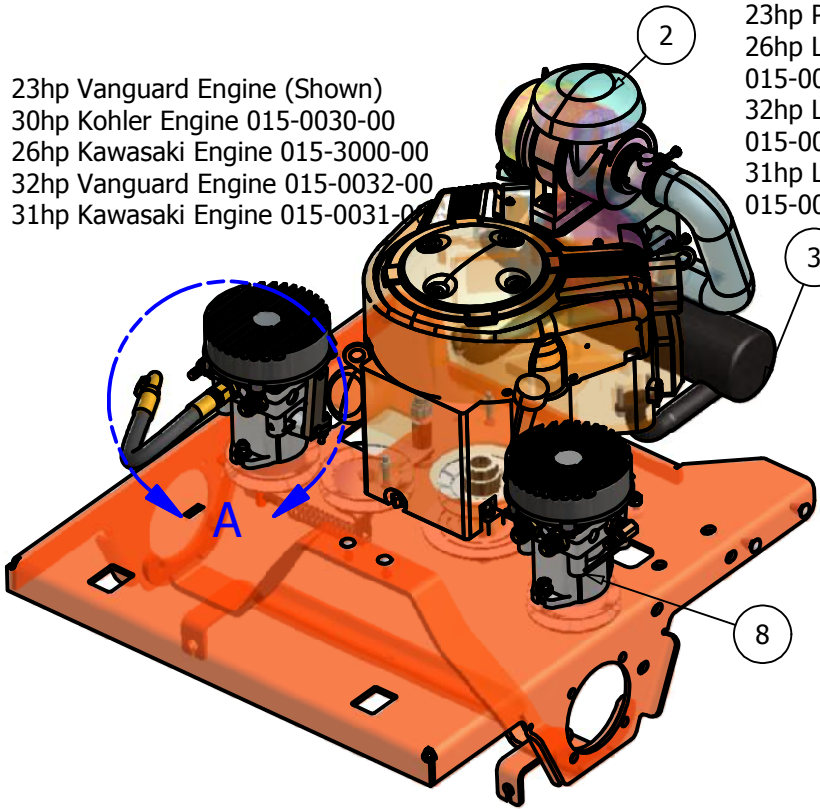

23hp Vanguard Engine (Shown)
30hp Kohler Engine 015-0030-00
26hp Kawasaki Engine 015-3000-00
32hp Vanguard Engine 015-0032-00
31hp Kawasaki Engine 015-0031-00

23hp Pup Exhaust (Shown)
26hp Lightning Exhaust
015-0006-00
32hp Lightning Exhaust
015-0034-00
31hp Lightning Exhaust
015-0035-00

10A Pump (Shown)
12A Pump: 26hp and 32hp Lightning Models
050-3050-00 Right Pump
050-3000-00 Left Pump