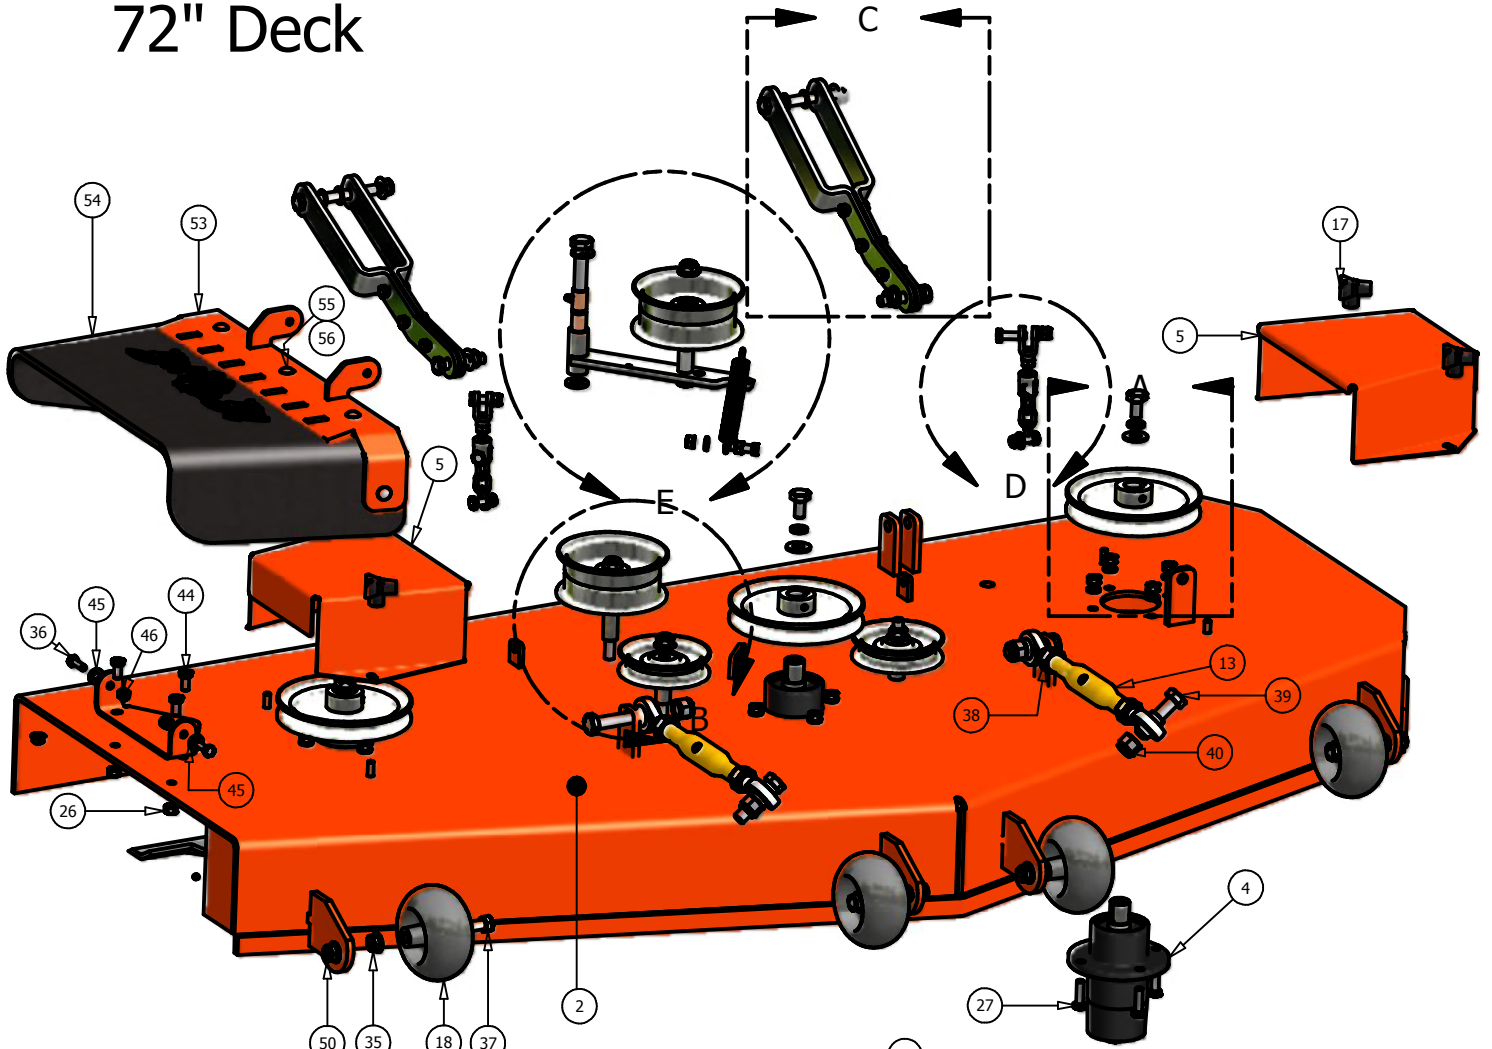

72" Deck

DETAIL D

72" Deck			
ITEM	QTY	PART NUMBER	DESCRIPTION
1	1	041-1890-00	72" Deck Belt-B189
2	1	060-7205-00	72" Deck
3	3	038-7230-00	72" Fusion Blade
4	3	037-6015-00	Spindle
5	2	014-7204-00	Pulley Guard
6	1	034-9035-00	Deck Idler Spring
7	3	033-7203-00	7" Deck Pulley
8	2	033-6001-00	4 3/4" Idler Pulley
9	2	031-6028-00	Deck Support Arm(Right
10	2	31-6027-00	Deck Support Arm (Left)
11	2	033-5001-00	5 3/4" Flat Idler Pulley
12	1	039-6936-00	Deck Idler Arm
13	2	048-6056-00	Turnbuckle
14	2	046-6044-00	Female Yoke
15	2	046-6048-00	Male Yoke
16	2	047-6047-00	3" Chain
17	4	045-6043-00	5/16" Knob
18	6	022-5234-00	Anti-Scalp Rollers
19	1	018-5311-00	5/8" x 4" Hex Bolt
20	2	019-6017-00	.635 ID Plastic Washer
21	1	024-6034-00	Grease Fitting (Drive-In Type
22	2	032-6033-00	5/8" ID x 1 1/8" Brass Bushing
23	2	018-6036-00	1/2" x 2 1/2" Hex Bolt
24	5	018-6012-00	3/8" x 1 1/4" Hex Bolt
25	13	019-5037-00	3/8" Lock Washer
26	17	013-6014-00	3/8" Hex Nut
27	18	018-5040-00	3/8" x 1 1/4" Hex Bolt
28	3	018-6019-00	1/2" x 1 1/2" Fine Thread Bolt
29	3	019-5007-00	1/2" Lock Washer
30	3	018-6021-00	5/8" x 1.5" Fine Threaded Bolt
31	3	019-4807-00	5/8" Lock Washer
32	2	025-5338-00	1 1/2" Pulley Spacer
33	1	025-5339-00	1 3/4" Pulley Spacer
34	1	018-6054-00	1/2" x 3 1/2" Bolt
35	6	013-5300-00	1/2" Flange Nut
36	6	018-5015-00	5/16" x 1" Hex Bolt
37	6	018-5019-00	1/2" x 4" Bolt (Grade 8)
38	2	013-6058-00	3/4" Left Handed Nut
39	4	018-6059-00	5/8" x 2 1/2" Hex Bolt
40	4	013-7021-00	5/8" Nylock Nut
41	2	013-6051-00	3/8" Fine Threaded Jam Nut
42	12	013-5041-00	3/8 Nylock Nut
43	2	019-5029-00	3/8" Flat Washer
44	3	018-5250-00	3/8" x 3/4" Hex Bolt
45	2	019-6042-00	.360 ID Plastic Washer
46	2	013-8047-00	5/16" Nylock Nut
47	4	019-5010-00	1/2" Brass Washer
48	2	018-7050-00	1/2" x 4 1/2" Bolt
49	3	019-6020-00	1/2" Cupped Washer
50	14	013-8050-00	1/2" Flange Lock Nut
51	1	025-5337-00	1 1/4" Pulley Spacer
52	3	030-6029-00	3/8" Set Screw
53	1	039-4880-00	2007 Hanger Plate
54	1	210-6005-00	Rubber Side Discharge
55	5	018-5020-00	5/16" x 1 1/2" Carriage Bolt
56	5	013-8049-00	5/16" Nylock Flange Nut
57	1	039-4881-00	2007 Lower Hanger Plate