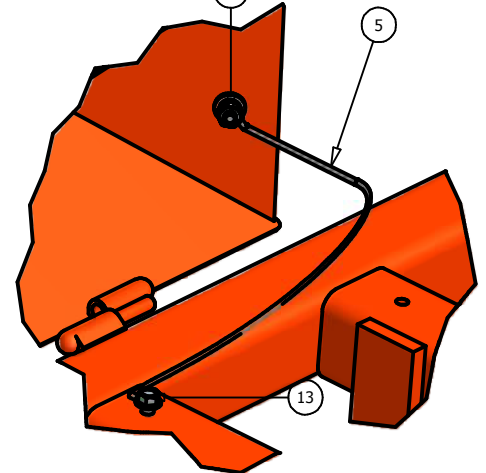

Floor Panel

DETAIL D

DETAIL B

DETAIL C

DETAIL A

Floor Panel

ITEM	QTY	PART NUMBER	DESCRIPTION
1	1	071-3000-00	Suspension Seat (All Lightning)
2	1	071-2004-00	EVC Seat (23hp and 30hp Pup Models)
3	1	014-2006-00	Cooler Cover
4	1	081-2006-00	Pup Floor Mat
5	1	064-2005-00	Floor Board Cable
6	1	026-2006-00	Seat Plate
7	1	079-5340-00	Pup Floor Panel
8	4	029-7029-00	Floor Rubber Bumper
9	4	014-9000-00	Frame Plug
10	1	058-2000-00	Floor Panel Stop
11	1	040-6060-00	#9 Hit clip (seat latch)
12	1	019-7040-00	1/4" Flat Washer
13	1	030-7040-00	1/4" x 1" Self Tapping Screw
14	1	018-8064-00	1/4" x 5/8" Button Head Bolt
15	2	030-3050-00	#10 x 1/2" Self Taping Screw
16	2	018-8065-00	5/16" x 1" Carriage Bolt
17	10	013-8049-00	5/16" Nylock Flange Nut
18	1	013-8039-00	1/4" Hex Nut
19	1	019-4008-00	1/4" Lock Washer
20	2	019-6042-00	.360 ID Plastic Washer