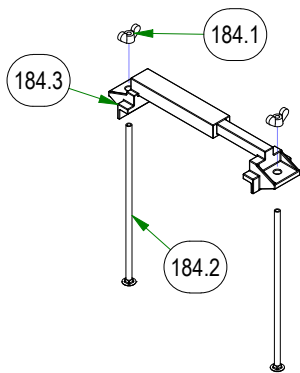

**043-8929-00
HOLD DOWN ASSEMBLY**