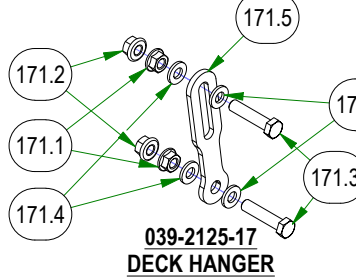

BAD BOY MOWERS

PARTS SECTION: DECK SUBASSEMBLIES