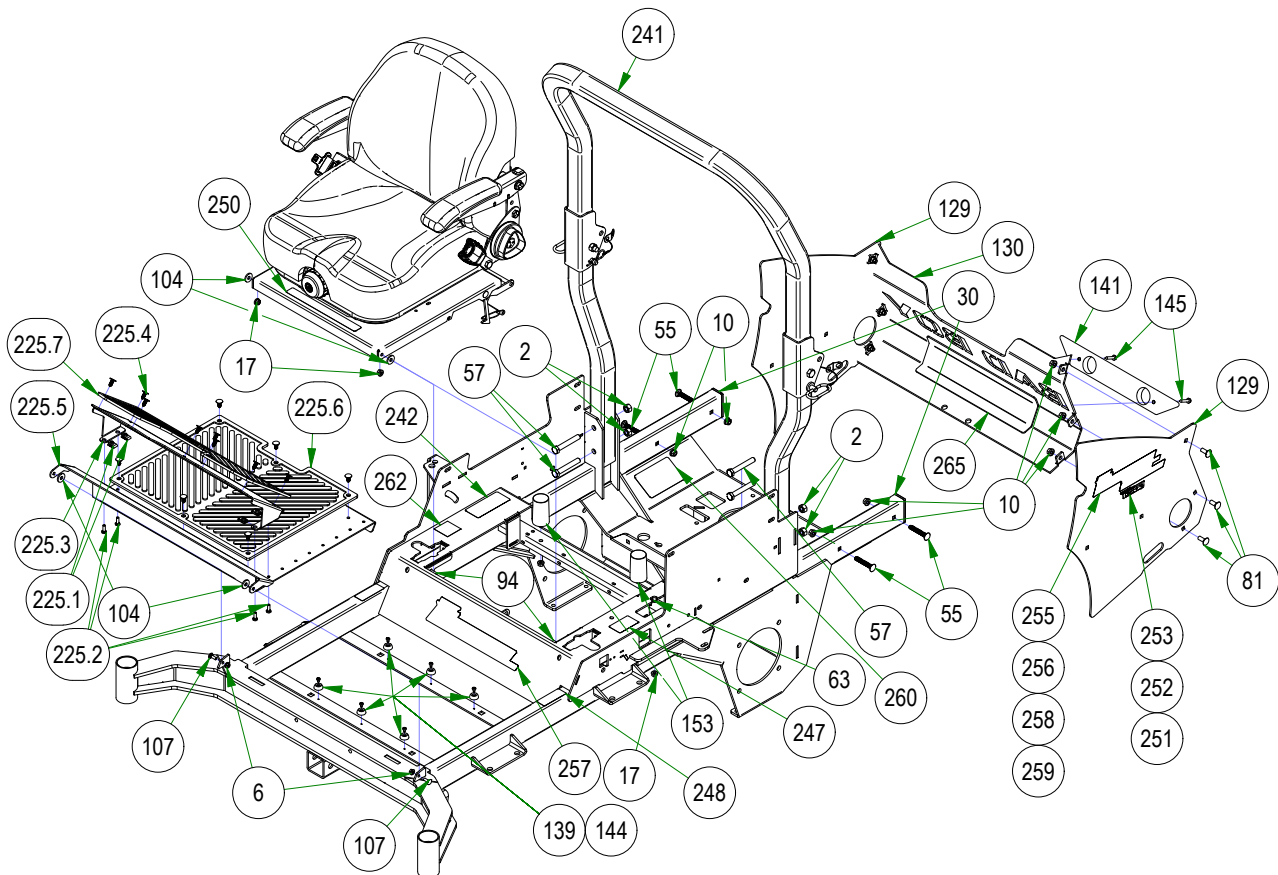

BAD BOY MOWERS

PARTS SECTION: TRANSAXLE ASSEMBLY CONT.

BAD BOY MOWERS

PARTS SECTION: COVERS & SEAT PAN ASSEMBLY

Parts List				Parts List			
ITEM	QTY	PART NUMBER	DESCRIPTION	ITEM	QTY	PART NUMBER	DESCRIPTION
2	4	013-0005-00	1/2-13 HEX 2-WAY REVERSIBLE CENTER LOCKNUT Grade B ZINC	225	1	079-3155-20	R-Series Floorboard Assembly
6	3	013-2050-00	1/4-20 NYL INSERT FLANGE LOCKNUT ZINC	225.1	4	013-0054-00	1/4-20 Cage Nut
10	12	013-5202-00	3/8-16 NYLON INSERT FLANGE LOCKNUT (GR.F) ZINC	225.2	4	018-8052-00	1/4-20 X 3/4 HEX CAP SCREW (GR.5) ZINC
17	9	013-8049-00	5/16-18 NYLON INSERT FLANGE LOCKNUT ZINC	225.3	1	026-2230-00	OUTLAW ADJUSTABLE FOOT PLATE-ORANGE
20	4	013-9002-00	5/16-18 HEX SERRATED FLANGE NUT HARD/ZINC	225.4	14	040-6080-00	Ratchet Fastener
30	2	014-9003-00	1 1/2 x 3 Frame Plug	225.5	1	079-3155-00	2019 Outlaw Floorboard
51	2	018-0024-00	M6-1.0 X 16MM DIN 933 HEX TAP BOLT (CL 8.8) ZINC	225.6	1	081-0050-00	MAT (FLOOR)
55	4	018-0044-00	3/8" x 2 1/2" Carriage Bolt	225.7	1	081-0051-00	MAT (FOOT PLATE)
57	4	018-0050-00	1/2-13 X 3-1/4 HEX CAP SCREW (GR.5) ZINC	241	1	089-0006-00	2019 2X2 Folding ROPS
63	1	018-2007-00	5/16-18 X 1 HEX CAP SCREW (GR.5) ZINC	242	1	091-0015-21	EPA Build Date Punch Label
81	6	018-5044-00	3/8-16 X 1 CARRIAGE BOLT (GR.5) ZINC	247	1	091-1101-18	2018 Out/XP/Diesel Brake Decal
94	2	018-8065-00	5/16-18 X 1 CARRIAGE BOLT (GR.8) ZINC	248	1	091-1114-00	2018 LH/RH Steering Control Decal Roll
104	4	019-6042-00	.360 ID X .983 OD X .120 THICK FLAT WASHER NYLON	250	1	091-3150-00	Outlaw Warning Decal
107	2	019-8040-00	1/4-20 X 3/4 CARRIAGE BOLT (GR.5) ZINC	251	2	091-4002-22	2022 Powered By Vanguard Decal
128	1	026-2019-21	R-SERIES SEAT PLATE ASSEMBLY	252	2	091-4003-22	2022 Powered By Kawasaki Decal
129	2	026-2219-00	Rebel Rear Cover Side Plate	253	2	091-4004-22	2022 Powered By Kohler Decal
130	1	026-2221-22	2019 Vertical Rear Cover Tailgate - Black	255	1	091-4007-00	2019 Rebel 852cc Backplate Cluster
139	6	029-4010-00	Button Bumper	256	1	091-4008-00	2019 Rebel 993cc Backplate Cluster
141	1	029-8000-00	2017 XP Bumper	257	1	091-4010-00	2019 Rebel Cooler Cover Decal
144	6	030-3050-00	10-16 X 1/2 PAN PHIL TEK/3 CLIMASEAL OR ACF-SILVER COATED	258	1	091-4011-00	2019 Rebel 747cc Backplate Cluster
145	2	030-7039-00	1/4-14 X 1-1/2 HEX WASHER UNSLOT TEK/3 ZINC	259	1	091-4023-00	2019 Rebel 999cc Backplate Cluster
153	2	032-0001-00	2019 Bad Boy X Cylindrical Seat Mount	260	1	091-4034-00	2019 Rebel Pump Belt Route Decal
173	1	039-2156-00	Seat Stop	262	1	091-4037-00	2019 Deck Release Decal
209	1	067-0020-19	2019 Outlaw EPA Cannister Assembly	263	1	091-4038-00	Control Adj. Control Rod Decal
218	1	070-5377-00	2022 Rebel Frame	264	1	091-4039-00	Control Adj. Control Dampener Decal
219	1	071-2103-00	2021 Rebel Seat	265	1	091-4050-00	Heat Shield (Fiberglass Adhesive)