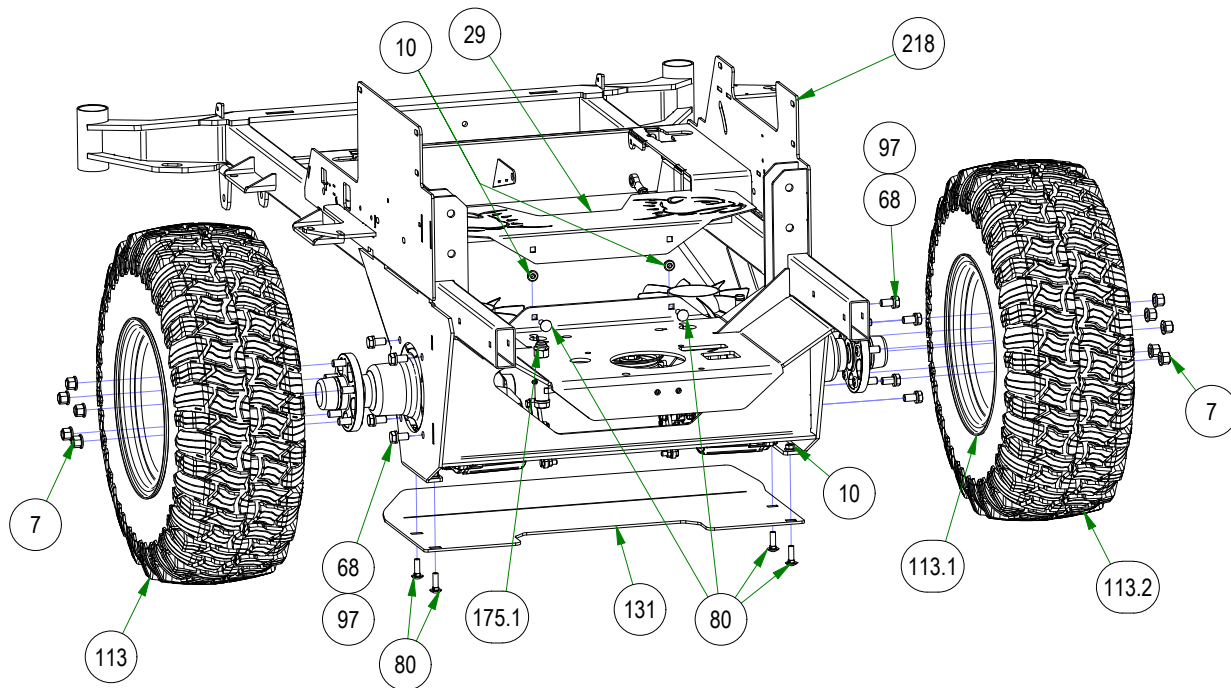

Parts List				Parts List			
ITEM	QTY	PART NUMBER	DESCRIPTION	ITEM	QTY	PART NUMBER	DESCRIPTION
7	10	013-3000-00	Acorn Lug Nut	172	2	039-2135-00	2015 Outlaw Brake Adapter (4400 Transaxles Only)
8	2	013-5041-00	3/8-16 NYLON INSERT LOCKNUT ZINC	175	1	039-6945-03	2019 Rebel Pump Idler
10	6	013-5202-00	3/8-16 NYLON INSERT FLANGE LOCKNUT (GR.F) ZINC	175.1	1	013-5301-00	5/8-11 NYLON INSERT JAM LOCKNUT ZINC
14	2	013-7018-00	1/2-13 HEX NUT ZINC	175.2	1	013-8050-00	1/2-13 NYLON INSERT FLANGE LOCKNUT ZINC
17	6	013-8049-00	5/16-18 NYLON INSERT FLANGE LOCKNUT ZINC	175.3	1	018-5309-00	5/8-11 X 4-1/2 HEX CAP SCREW (GR.5) ZINC
29	1	014-5070-00	2019 Rigid Fan Guard	175.4	1	018-6036-00	1/2-13 X 2-3/4 HEX CAP SCREW (GR.5) ZINC
61	1	018-2004-50	All Thread	175.5	2	019-6017-00	.635 ID X 1.120 OD X .140 THICK FLAT WASHER NYLON
62	4	018-2006-00	5/16-18 X 1-1/4 HEX C/S (GR.5) ZC	175.6	1	025-7020-00	5/8 SOLID SHAFT COLLAR (W/1 SET SCREW) ZINC
63	2	018-2007-00	5/16-18 X 1 HEX CAP SCREW (GR.5) ZINC	175.7	1	025-7036-00	1/2 SOLID SHAFT COLLAR (W/1 SET SCREW) ZINC
68	8	018-2030-00	1/2-13 X 1 HEX CAP SCREW (GR.5) ZINC	175.8	1	033-6001-00	4 3/4" Idler Pulley
73	1	018-4010-00	1/2-13 NYLON INSERT JAM LOCKNUT ZINC	175.9	1	039-6945-00	Deck Idler
79	2	018-5040-00	3/8-16 X 1-1/4 HEX CAP SCREW (GR.5) ZINC	181	1	041-8050-00	2019 Rebel Pump Belt
80	6	018-5043-00	3/8-16 X 1-1/4 CARRIAGE BOLT ZINC	190	1	050-1000-00	4400 Transaxle-Left-Base Outlaw/2019 Rebel
97	8	019-5007-00	1/2 SPLIT LOCKWASHER (GR.8) ZINC/YELLOW	190.1	1	034-9080-00	Gold Transaxle Spring
113	2	022-4100-00	24x12-12 Reaper Turf Tire & Wheel Assembly	190.2	1	050-1025-00	Fan/Pulley Kit for 4400 Outlaw
113.1	1	022-4070-00	12x12" Black Wheel For 2015 Outlaw	190.3	1	050-2082-00	Hub for 4400 Transaxle
113.2	1	022-4095-00	24x12-12 Reaper Turf Tire	190.4	1	050-8003-00	Seal Kit for 4400 Series Outlaw Transaxle
120	2	025-0036-00	Drive Arm Transaxle Spacer	190.5	1	063-1070-00	Hydro Filter for 4400 Transaxle
131	1	026-2240-00	2019 Outlaw Rigid Skid Plate	191	1	050-1050-00	4400 Transaxle-Right-Base Outlaw/2019 Rebel
163	1	034-9050-00	Deck spring big diameter	191.1	1	034-9080-00	Gold Transaxle Spring
164	2	035-0003-00	2019 Rebel Push Rod Assembly	191.2	1	050-1025-00	Fan/Pulley Kit for 4400 Outlaw
164.1	1	013-6050-00	5/16 LH Nut	191.3	1	050-2082-00	Hub for 4400 Transaxle
164.2	1	013-6051-00	3/8-24 HEX NUT ZINC YELLOW	191.4	1	050-8003-00	Seal Kit for 4400 Series Outlaw Transaxle
164.3	1	035-0003-01	2019 Rebel Push Rod	191.5	1	063-1070-00	Hydro Filter for 4400 Transaxle
164.4	1	048-3000-00	Spherical Rod End - Outlaw	218	1	070-5377-00	2022 Rebel Frame
164.5	1	048-3002-00	Spherical Rod End - Outlaw