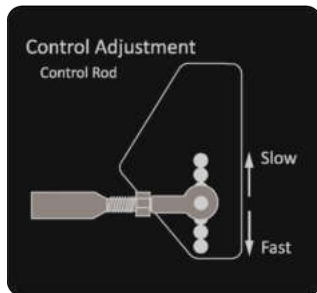

091-0917-18

2018 61" Deck Decal

091-0918-18

2018 72" Deck Decal

091-1101-18

2018 Out/XP/Diesel Brake Decal

091-4038-00

Control Adj. Control Rod Decal