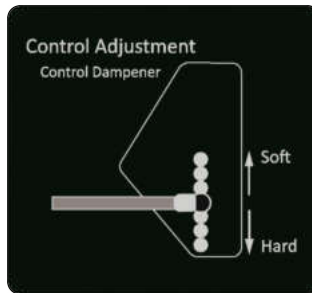

091-4039-00

Control Adj. Control Dampener Decal