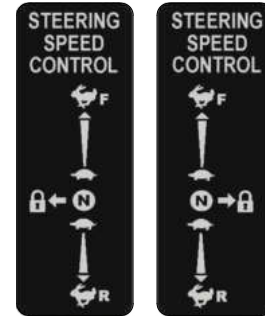

091-1114-00

2018 LH/RH Steering Control Decal Roll