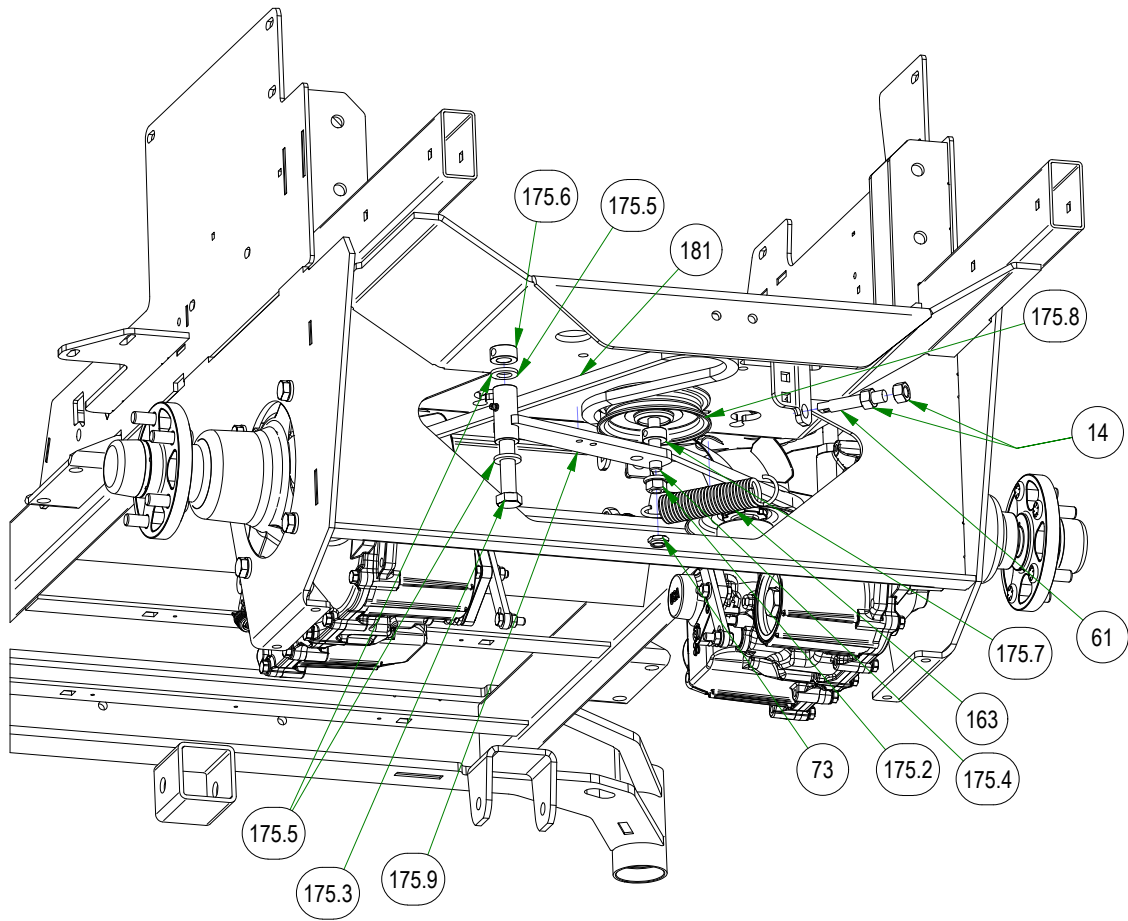

BAD BOY MOWERS

PARTS SECTION: TRANSAXLE ASSEMBLY CONT.

BAD BOY MOWERS

PARTS SECTION: COVERS & SEAT PAN ASSEMBLY

Parts List				Parts List			
ITEM	QTY	PART NUMBER	DESCRIPTION	ITEM	QTY	PART NUMBER	DESCRIPTION
2	4	013-0005-00	1/2-13 HEX 2-WAY REVERSIBLE CENTER LOCKNUT Grade B ZINC	225	1	079-3155-20	R-Series Floorboard Assembly
6	3	013-2050-00	1/4-20 NYL INSERT FLANGE LOCKNUT ZINC	225.1	4	013-0054-00	1/4-20 Cage Nut
10	12	013-5202-00	3/8-16 NYLON INSERT FLANGE LOCKNUT (GR.F) ZINC	225.2	4	018-8052-00	1/4-20 X 3/4 HEX CAP SCREW (GR.5) ZINC
17	9	013-8049-00	5/16-18 NYLON INSERT FLANGE LOCKNUT ZINC	225.3	1	026-2230-00	OUTLAW ADJUSTABLE FOOT PLATE-ORANGE
20	4	013-9002-00	5/16-18 HEX SERRATED FLANGE NUT HARD/ZINC	225.4	14	040-6080-00	Ratchet Fastener
30	2	014-9003-00	1 1/2 x 3 Frame Plug	225.5	1	079-3155-00	2019 Outlaw Floorboard
51	2	018-0024-00	M6-1.0 X 16MM DIN 933 HEX TAP BOLT (CL 8.8) ZINC	225.6	1	081-0050-00	MAT (FLOOR)
55	4	018-0044-00	3/8" x 2 1/2" Carriage Bolt	225.7	1	081-0051-00	MAT (FOOT PLATE)
57	4	018-0050-00	1/2-13 X 3-1/4 HEX CAP SCREW (GR.5) ZINC	241	1	089-0006-00	2019 2X2 Folding ROPS
63	1	018-2007-00	5/16-18 X 1 HEX CAP SCREW (GR.5) ZINC	242	1	091-0015-21	EPA Build Date Punch Label
81	6	018-5044-00	3/8-16 X 1 CARRIAGE BOLT (GR.5) ZINC	247	1	091-1101-18	2018 Out/XP/Diesel Brake Decal
94	2	018-8065-00	5/16-18 X 1 CARRIAGE BOLT (GR.8) ZINC	248	1	091-1114-00	2018 LH/RH Steering Control Decal Roll
104	4	019-6042-00	.360 ID X .983 OD X .120 THICK FLAT WASHER NYLON	250	1	091-3150-00	Outlaw Warning Decal
107	2	019-8040-00	1/4-20 X 3/4 CARRIAGE BOLT (GR.5) ZINC	251	2	091-4002-22	2022 Powered By Vanguard Decal
128	1	026-2019-21	R-SERIES SEAT PLATE ASSEMBLY	252	2	091-4003-22	2022 Powered By Kawasaki Decal
129	2	026-2219-00	Rebel Rear Cover Side Plate	253	2	091-4004-22	2022 Powered By Kohler Decal
130	1	026-2221-22	2019 Vertical Rear Cover Tailgate - Black	255	1	091-4007-00	2019 Rebel 852cc Backplate Cluster
139	6	029-4010-00	Button Bumper	256	1	091-4008-00	2019 Rebel 993cc Backplate Cluster
141	1	029-8000-00	2017 XP Bumper	257	1	091-4010-00	2019 Rebel Cooler Cover Decal
144	6	030-3050-00	10-16 X 1/2 PAN PHIL TEK/3 CLIMASEAL OR ACF-SILVER COATED	258	1	091-4011-00	2019 Rebel 747cc Backplate Cluster
145	2	030-7039-00	1/4-14 X 1-1/2 HEX WASHER UNSLOT TEK/3 ZINC	259	1	091-4023-00	2019 Rebel 999cc Backplate Cluster
153	2	032-0001-00	2019 Bad Boy X Cylindrical Seat Mount	260	1	091-4034-00	2019 Rebel Pump Belt Route Decal
173	1	039-2156-00	Seat Stop	262	1	091-4037-00	2019 Deck Release Decal
209	1	067-0020-19	2019 Outlaw EPA Cannister Assembly	263	1	091-4038-00	Control Adj. Control Rod Decal
218	1	070-5377-00	2022 Rebel Frame	264	1	091-4039-00	Control Adj. Control Dampener Decal
219	1	071-2103-00	2021 Rebel Seat	265	1	091-4050-00	Heat Shield (Fiberglass Adhesive)