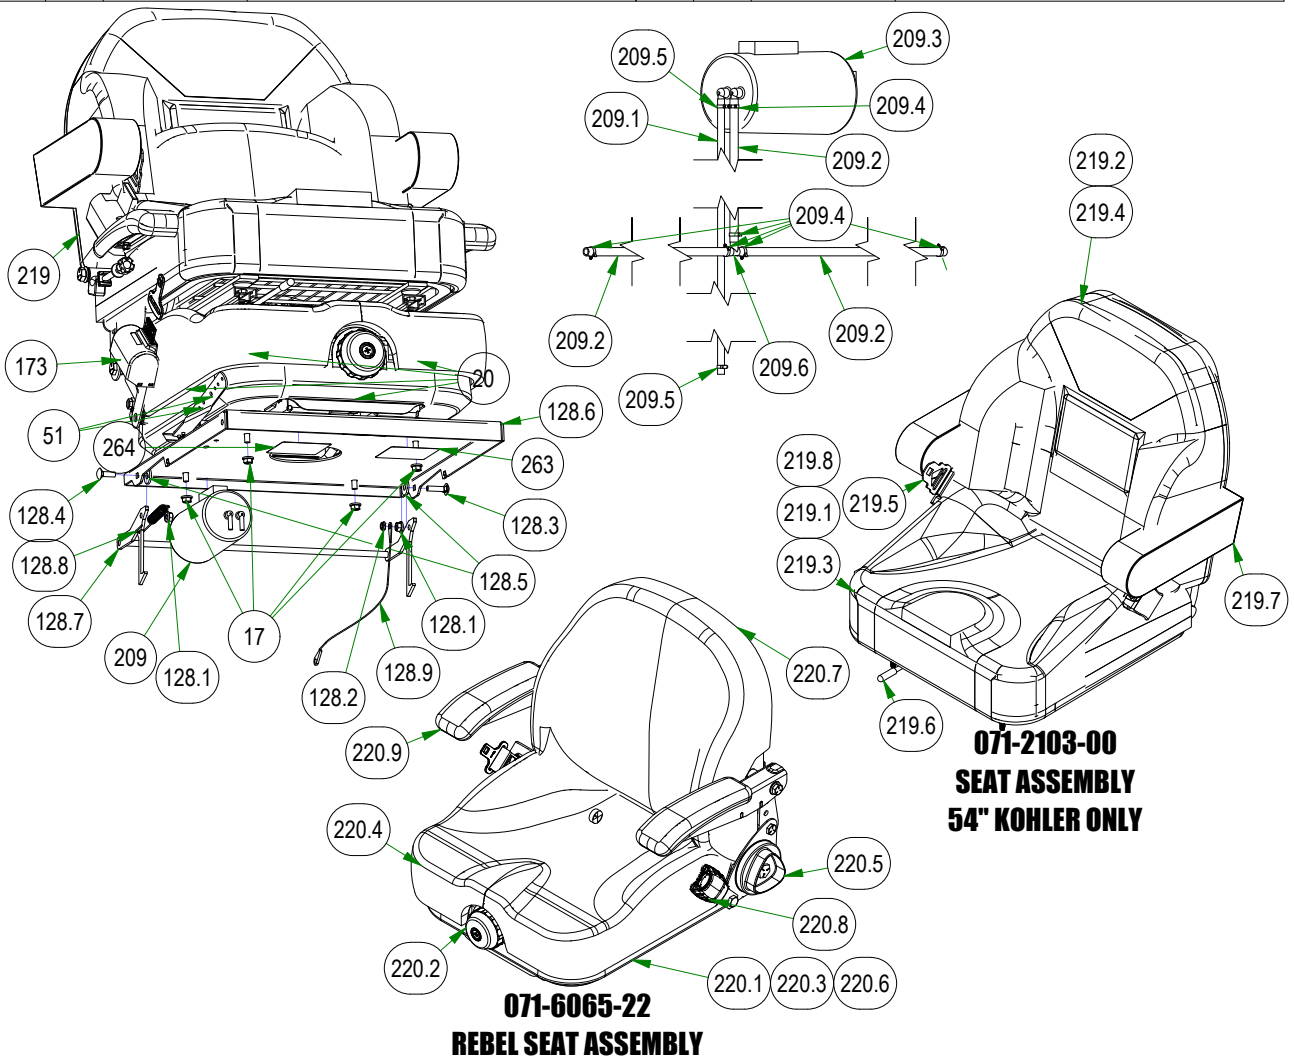

Parts List				Parts List			
ITEM	QTY	PART NUMBER	DESCRIPTION	ITEM	QTY	PART NUMBER	DESCRIPTION
17	9	013-8049-00	5/16-18 NYLON INSERT FLANGE LOCKNUT ZINC	218	1	070-5377-00	2022 Rebel Frame
20	4	013-9002-00	5/16-18 HEX SERRATED FLANGE NUT HARD/ZINC	219	1	071-2103-00	2021 Rebel Seat
51	2	018-0024-00	M6-1.0 X 16MM DIN 933 HEX TAP BOLT (CL 8.8) ZINC	219.1	1	071-2103-01	Seat Cover for 071-2103-00
128	1	026-2019-21	R-SERIES SEAT PLATE ASSEMBLY	219.2	1	071-2103-02	Back Cover for 071-2103-00
128.1	2	013-8049-00	5/16-18 NYLON INSERT FLANGE LOCKNUT ZINC	219.3	1	071-2103-03	Foam Molded Seat for the 071-2103-00
128.2	1	013-9005-00	5/16-18 NYLON INSERT JAM LOCKNUT ZINC	219.4	1	071-2103-04	Foam Molded back for the 071-2103-00
128.3	1	018-4703-00	5/16-18 X 1-1/4 CARRIAGE BOLT ZINC	219.5	1	071-2103-05	Seat Belt Set 071-2103-00
128.4	1	018-8065-00	5/16-18 X 1 CARRIAGE BOLT (GR.8) ZINC	219.6	1	071-5015-00	Seat Rails for Outlaw Seat/2020 ZT Elite/ZTAvenger
128.5	2	019-6042-00	.360 ID X .983 OD X .120 THICK FLAT WASHER NYLON	219.7	1	071-5069-00	Arm Rest Kit for 071-5060-18
128.6	1	026-2019-00	R-SERIES SEAT PLATE	219.8	1	071-5070-00	Set Switch fr 071-5060-18
128.7	1	028-0090-00	Seat Latch Rod Assembly	220	1	071-6065-22	2022 Suspension Seat w/Seatbelt
128.8	1	034-1025-00	Brake Spring	220.1	1	071-6065-06	4" Single Locking Track Kit
128.9	1	064-8081-00	Seat Cable	220.2	1	071-6065-05	Weight Adjust Indicator Knob Assy
145	2	030-7039-00	1/4-14 X 1-1/2 HEX WASHER UNSLOT TEK/3 ZINC	220.3	1	071-6065-13	Bellows w/Hardware
173	1	039-2156-00	Seat Stop	220.4	1	071-6065-16	Cushion Cover Kit for I3M-Logo
209	1	067-0020-19	2019 Outlaw EPA Cannister Assembly	220.5	1	071-6065-10	Recliner Adjustment Knob-New
209.1	1	051-2025-66	3/16" Vinyl Tubing, 66" Long	220.6	1	071-6065-07	Delta Plunger Switch - N.O.
209.2	3	051-8072-38	1/4" Vinyl Tubing 38" Long	220.7	1	071-6065-15	Back Cover for I3M - Recl - Logos
209.3	1	067-0020-00	Carbon Canister	220.8	1	071-6065-14	2" Retractable Belt Kit w/Spacers
209.4	6	072-8070-00	3/16 Vinyl Clamp	220.9	1	071-6065-04	Set of Armrests-SS Front Adj
209.5	2	072-8073-00	3/16" Vinyl Hose Clamp	263	1	091-4038-00	Control Adj. Control Rod Decal
209.6	1	073-8068-00	fuel line T	264	1	091-4039-00	Control Adj. Control Dampener Decal