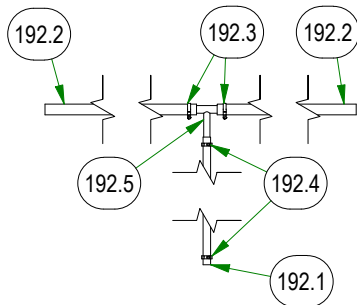

PARTS SECTION: TANKS & BATTERY CONT.

Parts List				Parts List			
ITEM	QTY	PART NUMBER	DESCRIPTION	ITEM	QTY	PART NUMBER	DESCRIPTION
184	1	043-8929-00	Hold Down Assembly	193.3	2	072-8068-00	5/16 Fuel Line Clamp
184.1	2	013-8051-00	1/4-20 WING NUT FORGED (TYPE A) LIGHT SERIES ZINC	193.4	2	072-8069-00	1/4 Fuel Hose Clamp
184.2	2	018-8050-00	1/4-20 X 8 CARRIAGE BOLT (MIN 6" THREAD) ZINC	193.5	1	073-8069-00	5/16 x 5/16 x 1/4 Fuel Line T
184.3	1	043-8929-00	Battery Hold Down	210	1	067-8085-19	2019 Rebel Hydro Tank Assembly
192	1	051-2019-22	2019 Rebel Rogue Renegade Fuel Line for Vanguard & Yamaha	210.1	1	051-0019-00	5/8 Braided Hose
192.1	1	051-8067-22	1/4" Fuel Line Hose	210.2	1	067-8085-00	Expansion Tank for Outlaw
192.2	2	051-8075-26	5/16" fuel line hose	210.3	2	072-8074-00	5/8 Wire Clamp-Outlaw Only
192.3	2	072-8068-00	5/16 Fuel Line Clamp	226.9	1	079-3483-00	2022 Rebel Control Panel
192.4	2	072-8069-00	1/4 Fuel Hose Clamp	227.1	1	079-3483-00	2022 Rebel Control Panel
192.5	1	073-8069-00	5/16 x 5/16 x 1/4 Fuel Line T	233	1	086-2050-19	2019 Wiring Harness-Rebel/Rogue
193	1	051-2019-32	2019 Rebel Rogue Renegade Fuel Line for Kawasaki	233.1	1	086-1202-01	Relay Block Cover Replacement Kit
193.1	1	051-8067-32	1/4" Fuel Line Hose	233.2	4	086-1202-19	Relay
193.2	2	051-8075-26	5/16" fuel line hose				

**051-2019-22
KOHLER & VANGUARD FUEL LINE**