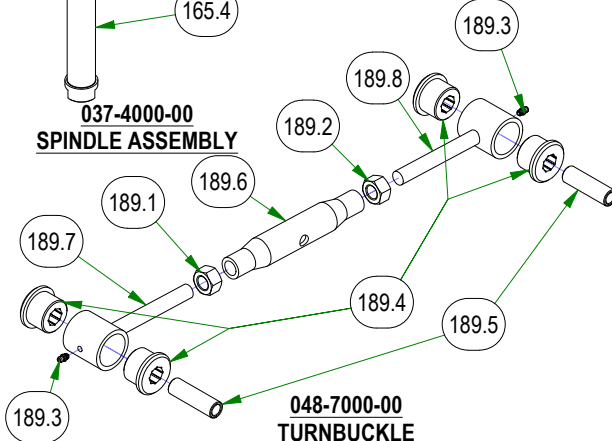

**039-2125-17
DECK HANGER**

**048-7000-00
TURNBUCKLE**