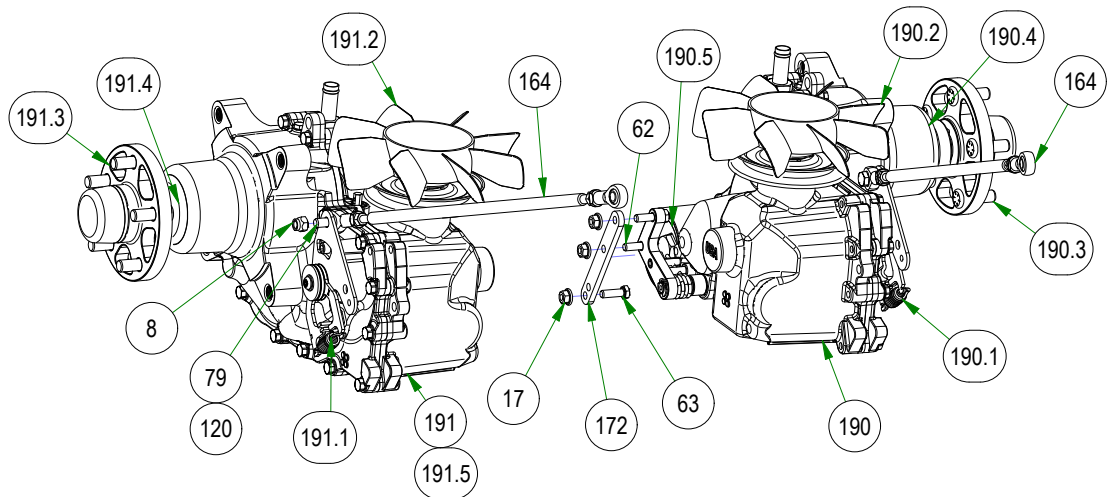

BAD BOY MOWERS

PARTS SECTION: TRANSAXLE ASSEMBLY CONT.

BAD BOY MOWERS

PARTS SECTION: COVERS & SEAT PAN ASSEMBLY

Parts List				Parts List			
ITEM	QTY	PART NUMBER	DESCRIPTION	ITEM	QTY	PART NUMBER	DESCRIPTION
2	4	013-0005-00	1/2-13 HEX 2-WAY REVERSIBLE CENTER LOCKNUT Grade B ZINC	225	1	079-3155-20	R-Series Floorboard Assembly
6	3	013-2050-00	1/4-20 NYL INSERT FLANGE LOCKNUT ZINC	225.1	4	013-0054-00	1/4-20 Cage Nut
10	12	013-5202-00	3/8-16 NYLON INSERT FLANGE LOCKNUT (GR.F) ZINC	225.2	4	018-8052-00	1/4-20 X 3/4 HEX CAP SCREW (GR.5) ZINC
17	9	013-8049-00	5/16-18 NYLON INSERT FLANGE LOCKNUT ZINC	225.3	1	026-2230-00	OUTLAW ADJUSTABLE FOOT PLATE-ORANGE
20	4	013-9002-00	5/16-18 HEX SERRATED FLANGE NUT HARD/ZINC	225.4	14	040-6080-00	Ratchet Fastener
30	2	014-9003-00	1 1/2 x 3 Frame Plug	225.5	1	079-3155-00	2019 Outlaw Floorboard
51	2	018-0024-00	M6-1.0 X 16MM DIN 933 HEX TAP BOLT (CL 8.8) ZINC	225.6	1	081-0050-00	MAT (FLOOR)
55	4	018-0044-00	3/8" x 2 1/2" Carriage Bolt	225.7	1	081-0051-00	MAT (FOOT PLATE)
57	4	018-0050-00	1/2-13 X 3-1/4 HEX CAP SCREW (GR.5) ZINC	241	1	089-0006-00	2019 2X2 Folding ROPS
63	1	018-2007-00	5/16-18 X 1 HEX CAP SCREW (GR.5) ZINC	242	1	091-0015-21	EPA Build Date Punch Label
81	6	018-5044-00	3/8-16 X 1 CARRIAGE BOLT (GR.5) ZINC	247	1	091-1101-18	2018 Out/XP/Diesel Brake Decal
94	2	018-8065-00	5/16-18 X 1 CARRIAGE BOLT (GR.8) ZINC	248	1	091-1114-00	2018 LH/RH Steering Control Decal Roll
104	4	019-6042-00	.360 ID X .983 OD X .120 THICK FLAT WASHER NYLON	250	1	091-3150-00	Outlaw Warning Decal
107	2	019-8040-00	1/4-20 X 3/4 CARRIAGE BOLT (GR.5) ZINC	251	2	091-4002-22	2022 Powered By Vanguard Decal
128	1	026-2019-21	R-SERIES SEAT PLATE ASSEMBLY	252	2	091-4003-22	2022 Powered By Kawasaki Decal
129	2	026-2219-00	Rebel Rear Cover Side Plate	253	2	091-4004-22	2022 Powered By Kohler Decal
130	1	026-2221-22	2019 Vertical Rear Cover Tailgate - Black	255	1	091-4007-00	2019 Rebel 852cc Backplate Cluster
139	6	029-4010-00	Button Bumper	256	1	091-4008-00	2019 Rebel 993cc Backplate Cluster
141	1	029-8000-00	2017 XP Bumper	257	1	091-4010-00	2019 Rebel Cooler Cover Decal
144	6	030-3050-00	10-16 X 1/2 PAN PHIL TEK/3 CLIMASEAL OR ACF-SILVER COATED	258	1	091-4011-00	2019 Rebel 747cc Backplate Cluster
145	2	030-7039-00	1/4-14 X 1-1/2 HEX WASHER UNSLOT TEK/3 ZINC	259	1	091-4023-00	2019 Rebel 999cc Backplate Cluster
153	2	032-0001-00	2019 Bad Boy X Cylindrical Seat Mount	260	1	091-4034-00	2019 Rebel Pump Belt Route Decal
173	1	039-2156-00	Seat Stop	262	1	091-4037-00	2019 Deck Release Decal
209	1	067-0020-19	2019 Outlaw EPA Cannister Assembly	263	1	091-4038-00	Control Adj. Control Rod Decal
218	1	070-5377-00	2022 Rebel Frame	264	1	091-4039-00	Control Adj. Control Dampener Decal
219	1	071-2103-00	2021 Rebel Seat	265	1	091-4050-00	Heat Shield (Fiberglass Adhesive)