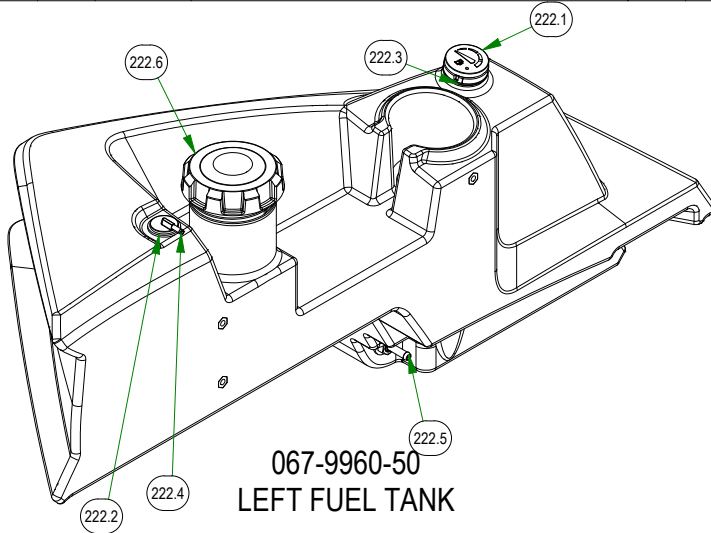

BAD BOY MOWERS

PARTS SECTION: TANKS & BATTERY- FUEL TANKS

Parts List				Parts List			
ITEM	QTY	PART NUMBER	DESCRIPTION	ITEM	QTY	PART NUMBER	DESCRIPTION
221	1	067-9950-50	2019 Right Rebel, Rogue, Renegade Fuel Tank (GAS)	222.4	1	067-6070-00	Rollover Valve
221.1	1	067-6054-00	Roll Over Valve Grommet	222.5	1	067-9901-00	Fuel Pick-up
221.2	1	067-6070-00	Rollover Valve	222.6	1	067-9904-00	Fuel Cap
221.3	1	067-9901-00	Fuel Pick-up	239.9	1	079-3483-00	2022 Rebel Control Panel
221.4	1	067-9904-00	Fuel Cap	240.9	1	079-3483-00	2022 Rebel Control Panel
222	1	067-9960-50	2019 Left Rebel, Rogue, Renegade Fuel Tank (GAS)	241.8	1	079-3483-00	2022 Rebel Control Panel
222.1	1	067-4080-00	Fuel Gauge with Grommet	247	1	086-2050-19	2019 Wiring Harness-Rebel/Rogue
222.2	1	067-6054-00	Roll Over Valve Grommet	247.1	1	086-1202-01	Relay Block Cover Replacement Kit
222.3	1	067-6056-00	Fuel Gauge Grommet	247.2	4	086-1202-19	Relay