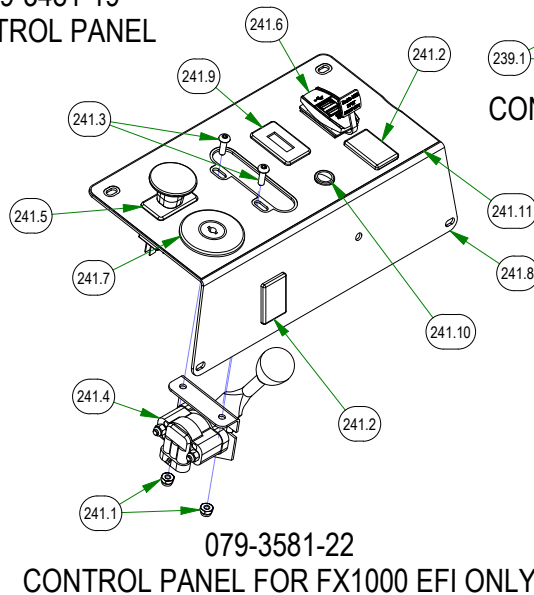

Parts List				Parts List			
ITEM	QTY	PART NUMBER	DESCRIPTION	ITEM	QTY	PART NUMBER	DESCRIPTION
239	1	079-3481-10	Rebel/Rogue EFI Control Panel Assy	240.6	1	056-8058-00	PTO Switch
239.1	2	013-5019-00	10-24 Nylon Insert Locknut Zinc Orange Nylon	240.7	1	077-2076-00	USB Port
239.2	2	018-1040-00	Light Plug	240.8	1	077-8076-00	Ignition Switch
239.3	2	018-5200-00	10-24 X 5/8 BS Button Head Bolt	240.10	1	083-4013-00	Tachometer
239.4	1	055-2012-00	Universal Throttle Head - 2012	240.11	1	089-1000-00	Oil Light
239.5	1	055-2013-00	Throttle Knob	240.12	1	091-4009-22	2022 Rebel/Rogue Control Panel Decal
239.6	1	056-8058-00	PTO Switch	240.9	1	079-3483-00	2022 Rebel Control Panel
239.7	1	077-2076-00	USB Port	241	1	079-3581-22	Rebel/Rogue Control Panel Assy-Drive by Wire
239.8	1	077-8076-00	Ignition Switch	241.1	2	013-5019-00	10-24 NYLON INSERT LOCKNUT ZINC
239.10	1	083-4050-00	Tachometer	241.2	2	018-1040-00	Light Plug
239.11	1	089-1000-00	Oil Light	241.3	2	018-5200-00	10-24 X 5/8 BUTTON SOCKET CAP SCREW 18-8 STAINLESS STEEL
239.12	1	091-4009-22	2022 Rebel/Rogue Control Panel Decal	241.4	1	055-3001-00	Kawasaki \ Kohler Drive By Wire
239.9	1	079-3483-00	2022 Rebel Control Panel	241.5	1	056-8058-00	PTO Switch
240	1	079-3481-19	Rebel/Rogue Control Panel Assy	241.6	1	077-2076-00	USB Port
240.1	2	013-5019-00	10-24 NYLON INSERT LOCKNUT ZINC	241.7	1	077-8076-00	Ignition Switch
240.2	2	018-1040-00	Light Plug	241.9	1	083-4050-00	Tachometer
240.3	2	018-5200-00	10-24 X 5/8 BUTTON SOCKET CAP SCREW 18-8 STAINLESS STEEL	241.10	1	089-1000-00	Oil Light
240.4	1	055-2012-00	Universal Throttle Head - 2012	241.11	1	091-4009-22	2022 Rebel/Rogue Control Panel Decal
240.5	1	055-2013-00	Throttle Knob	241.8	1	079-3483-00	2022 Rebel Control Panel