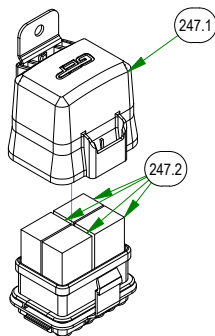

BAD BOY MOWERS

PARTS SECTION: TANKS & BATTERY- FUEL TANKS

Parts List				Parts List			
ITEM	QTY	PART NUMBER	DESCRIPTION	ITEM	QTY	PART NUMBER	DESCRIPTION
221	1	067-9950-50	2019 Right Rebel, Rogue, Renegade Fuel Tank (GAS)	222.4	1	067-6070-00	Rollover Valve
221.1	1	067-6054-00	Roll Over Valve Grommet	222.5	1	067-9901-00	Fuel Pick-up
221.2	1	067-6070-00	Rollover Valve	222.6	1	067-9904-00	Fuel Cap
221.3	1	067-9901-00	Fuel Pick-up	239.9	1	079-3483-00	2022 Rebel Control Panel
221.4	1	067-9904-00	Fuel Cap	240.9	1	079-3483-00	2022 Rebel Control Panel
222	1	067-9960-50	2019 Left Rebel, Rogue, Renegade Fuel Tank (GAS)	241.8	1	079-3483-00	2022 Rebel Control Panel
222.1	1	067-4080-00	Fuel Gauge with Grommet	247	1	086-2050-19	2019 Wiring Harness-Rebel/Rogue
222.2	1	067-6054-00	Roll Over Valve Grommet	247.1	1	086-1202-01	Relay Block Cover Replacement Kit
222.3	1	067-6056-00	Fuel Gauge Grommet	247.2	4	086-1202-19	Relay