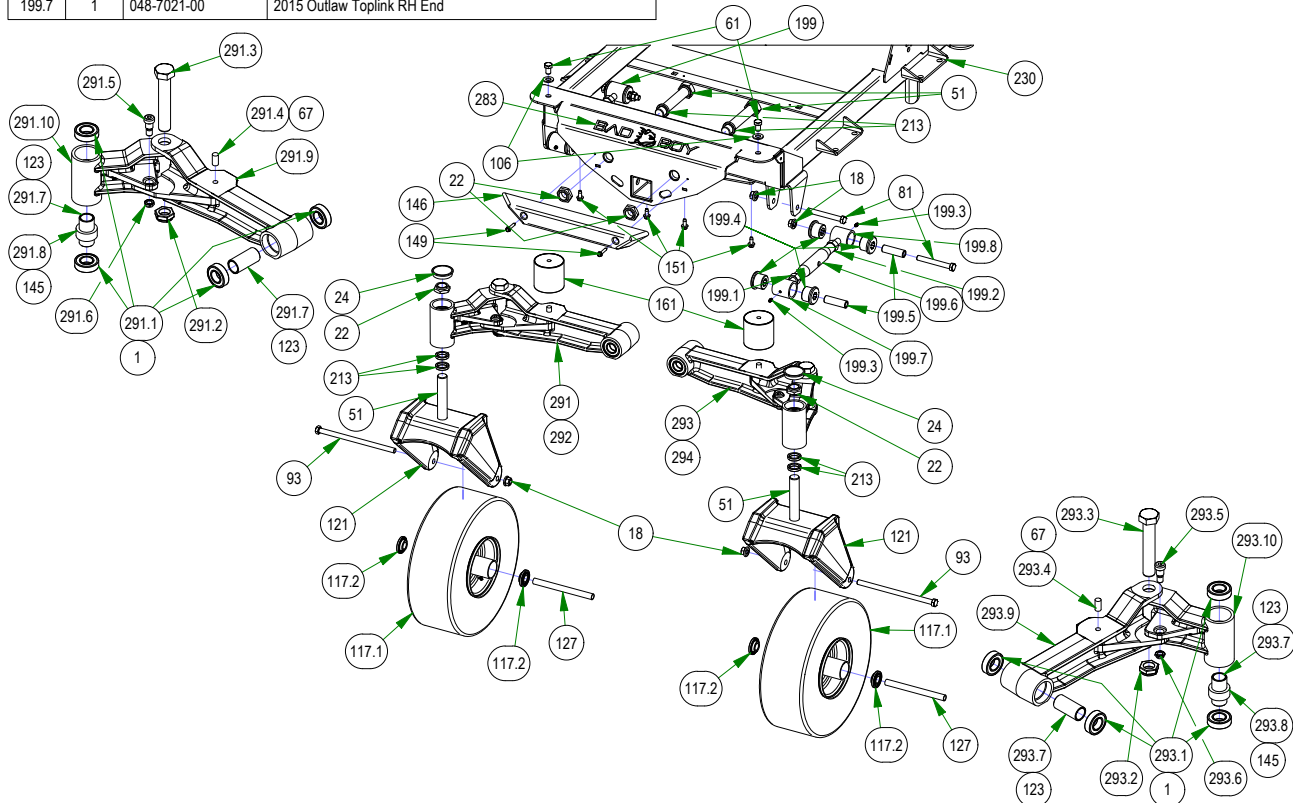

Parts List				Parts List			
ITEM	QTY	PART NUMBER	DESCRIPTION	ITEM	QTY	PART NUMBER	DESCRIPTION
1	8	010-1050-00	1641 BEARING W/2 CONTACT RUBBER SEALS	199.8	1	048-7022-00	2015 Outlaw Toplink LH End
18	6	013-8050-00	1/2-13 NYLON INSERT FLANGE LOCKNUT ZINC	213	6	058-1000-00	1.02 ID X 1.38 OD X .250 THK SPACER ZINC
22	4	013-9004-00	1"-14 NYLON INSERT JAM LOCKNUT ZINC	230	1	070-5375-00	2021 Rogue Suspension Frame Painted
24	2	014-2025-00	2017 Bearing Cover	283	1	091-4063-00	Flying Bulldog Front Bumper Decal
51	4	018-0026-00	1"-14 X 5-1/2 HEX CAP SCREW (GR.8) ZINC YELLOW	291	1	250-0032-03	2022 61/72 Rogue/Renegade Front Suspension Asy RH
61	2	018-1055-00	1/2-13 X 3/4 HEX CAP SCREW (GR.5) ZINC	291.1	4	010-1050-00	1641 BEARING W/2 CONTACT RUBBER SEALS
67	2	018-2009-00	1/2-13 x 1" Stud	291.2	1	013-9004-00	1" Fine Thread 1/2 Nylock Nut
81	4	018-5019-00	1/2-13 X 4 HEX CAP SCREW (GR.8) ZINC YELLOW	291.3	1	018-0026-00	1"-14 X 5-1/2 HEX CAP SCREW (GR.8) ZINC YELLOW
93	2	018-7010-00	1/2-13 X 9 HEX CAP SCREW (GR.5) ZINC	291.4	1	018-2009-00	1/2-13 x 1" Stud
106	2	019-5702-00	1/2 SAE FLAT WASHER (1-1/16" OD) GR.8 ZINC YELLOW	291.5	1	018-3001-00	5/8 X 5/8 SOCKET SHOULDER BOLT ZINC YELLOW
117	2	022-0003-00	2019 15x6.00-6 Non Pneumatic Black Front Assembly	291.6	1	018-4010-00	1/2-13 NYLON INSERT JAM LOCKNUT ZINC
117.1	1	022-0004-00	15x6-6 Tire Only	291.7	2	025-0003-00	2016 Front Bearing Spacer
117.2	2	022-7010-00	1-3/4" Bearing-Large Bore Front Rim	291.8	1	029-7050-00	Rubber Stabilizer (Front Forks) [R series]
121	2	023-0004-20	2020 R Series Cast Front Fork	291.9	1	250-0032-01	INNER RH FRONT AXLE
123	4	025-0003-00	2016 Front Bearing Spacer	291.10	1	250-0032-02	OUTER FRONT ARM RH
127	2	025-5202-00	Front Wheel Spanner	292	1	250-0032-22	2019 Front I-Beam Left - Black
145	2	029-7050-00	Rubber Stabilizer (Front Forks) [R series]	293	1	250-0033-03	2022 61/72 Rogue/Renegade Front Suspension Asy LH
146	1	029-8000-00	2017 XP Bumper	293.1	4	010-1050-00	1641 BEARING W/2 CONTACT RUBBER SEALS
149	2	030-7039-00	1/4-14 X 1-1/2 HEX WASHER UNSLOT TEK/3 ZINC	293.2	1	013-9004-00	1" Fine Thread 1/2 Nylock Nut
151	4	030-7042-00	5/16-18 X 3/4 HEX WASHER SLOT (F) TCS ZINC	293.3	1	018-0026-00	1"-14 X 5-1/2 HEX CAP SCREW (GR.8) ZINC YELLOW
161	2	032-8999-00	Vibration Mount-Blue Dot	293.4	1	018-2009-00	1/2-13 x 1" Stud
199	2	048-7000-00	Turnbuckle	293.5	1	018-3001-00	5/8 X 5/8 SOCKET SHOULDER BOLT ZINC YELLOW
199.1	1	013-0007-00	11/16-12 Hex Nut-2015 Toplink	293.6	1	018-4010-00	1/2-13 NYLON INSERT JAM LOCKNUT ZINC
199.2	1	013-0008-00	11/16-12 Lefthand Hex Nut-Topl	293.7	2	025-0003-00	2016 Front Bearing Spacer
199.3	2	024-6034-00	1/4" Press in Grease Fitting	293.8	1	029-7050-00	Rubber Stabilizer (Front Forks) [R series]
199.4	4	032-2000-00	Polyurethane Bushing	293.9	1	250-0033-01	INNER FRONT ARM LH
199.5	2	032-2001-00	Sleeve	293.10	1	250-0033-02	CAST OUTER ARM LH
199.6	1	048-7020-00	2015 Outlaw Toplink Body	294	1	250-0033-22	R.H. I-BEAM ARM - Black
199.7	1	048-7021-00	2015 Outlaw Toplink RH End