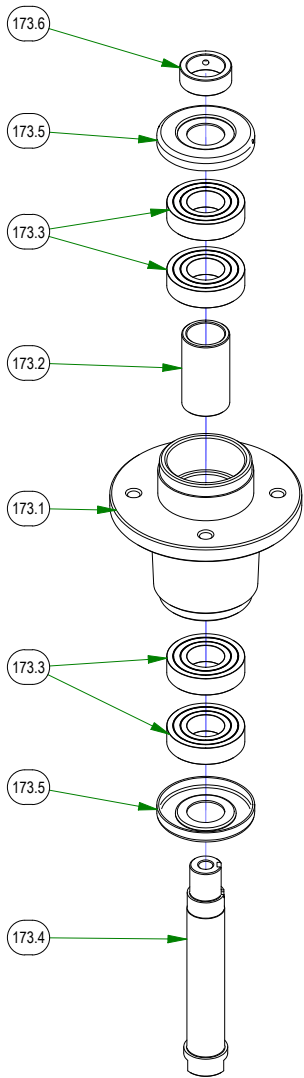

BAD BOY MOWERS

PARTS SECTION: DECK SUBASSEMBLIES

Parts List				Parts List			
ITEM	QTY	PART NUMBER	DESCRIPTION	ITEM	QTY	PART NUMBER	DESCRIPTION
173	1	037-4000-00	OUTLAW SPINDLE ASSEMBLY	183.6	1	026-0167-00	Belt Tensioner Retainer Plate
173.1	1	037-4000-01	4000 Series Spindle Housing	183.7	1	033-8050-00	5" Idler Pully
173.2	1	037-4002-00	4000 Series Spindle Spacer	183.8	1	039-6946-00	2019 Deck Tensioner
173.3	4	037-6023-00	Bearing - 6206	287	1	210-7000-98	2019 Outlaw Gen2 Chute Assembly
173.4	1	037-6026-00	Spindle Shaft	287.1	7	013-8049-00	5/16-18 NYLON INSERT FLANGE LOCKNUT ZINC
173.5	2	037-8002-00	Spindle Dust Cap	287.2	5	018-4703-00	5/16-18 X 1-1/4 CARRIAGE BOLT ZINC
173.6	1	037-9050-00	Locking Collar w/ 1/4"-20 Set Screw	287.3	2	018-8066-00	5/16-18 X 7/8 CARRIAGE BOLT ZINC
183	1	039-6946-18	2019 Rebel Rogue Deck Idler	287.4	2	019-6042-00	.360 ID X .983 OD X .120 THICK FLAT WASHER NYLON
183.1	2	013-5201-00	3/8-16 HEX SERRATED FLANGE NUT HARD/ZINC	287.5	1	039-4893-00	2019 Upper Chute Bracket
183.2	1	013-8050-00	1/2-13 NYLON INSERT FLANGE LOCKNUT ZINC	287.6	1	039-4894-00	2019 Lower Chute Bracket
183.3	1	018-6012-00	3/8-16 X 1-1/2 HEX CAP SCREW (GR.5) ZINC	287.7	1	206-6018-00	2019 Chute Hanger
183.4	1	018-6036-00	1/2-13 X 2-3/4 HEX CAP SCREW (GR.5) ZINC	287.8	1	210-6025-00	2019 Belted Chute with Logo
183.5	1	025-5203-00	.51 ID X .75 OD X .75 LGTH SOLID SPACER ZINC				

**037-4000-00
SPINDLE ASSEMBLY**