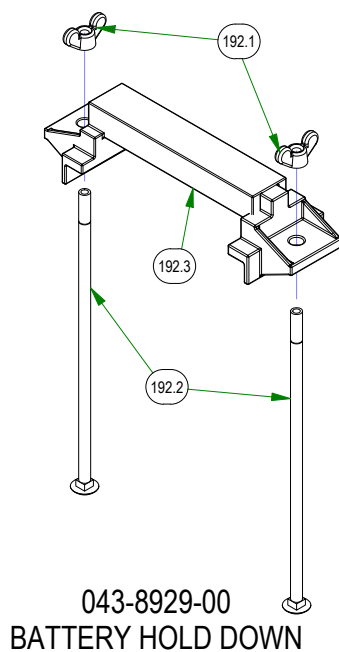

BAD BOY MOWERS

PARTS SECTION: TANKS & BATTERY: BRAKE & FUEL LINES

Parts List				Parts List			
ITEM	QTY	PART NUMBER	DESCRIPTION	ITEM	QTY	PART NUMBER	DESCRIPTION
192	1	043-8929-00	Hold Down Assembly	202	1	051-2019-32	2019 Rebel Rogue Renegade Fuel Line for Kawasaki
192.1	2	013-8051-00	1/4" Wing Nut	202.1	1	051-8067-32	1/4" Fuel Line Hose
192.2	2	018-8050-00	1/4-20 X 8 Carriage Bolt	202.2	2	051-8075-26	5/16" fuel line hose
192.3	1	043-8929-00	Battery Hold Down	202.3	2	072-8068-00	5/16 Fuel Line Clamp
200	1	051-2019-22	2019 Rebel Rogue Renegade Fuel Line for Vanguard & Yamaha	202.4	2	072-8069-00	1/4 Fuel Hose Clamp
200.1	1	051-8067-22	1/4" Fuel Line Hose	202.5	1	073-8069-00	5/16 x 5/16 x 1/4 Fuel Line T
200.2	2	051-8075-26	5/16" fuel line hose	239.9	1	079-3483-00	2022 Rebel Control Panel
200.3	2	072-8068-00	5/16 Fuel Line Clamp	240.9	1	079-3483-00	2022 Rebel Control Panel
200.4	2	072-8069-00	1/4 Fuel Hose Clamp	241.8	1	079-3483-00	2022 Rebel Control Panel
200.5	1	073-8069-00	5/16 x 5/16 x 1/4 Fuel Line T