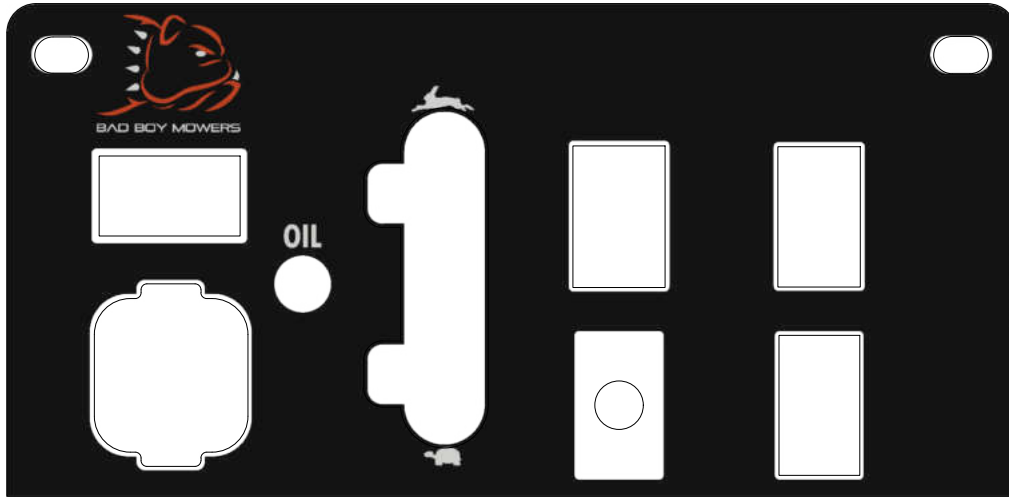

BAD BOY MOWERS

PARTS SECTION: DECALS

091-4009-22

2022 Rebel/Rogue Control Panel Decal