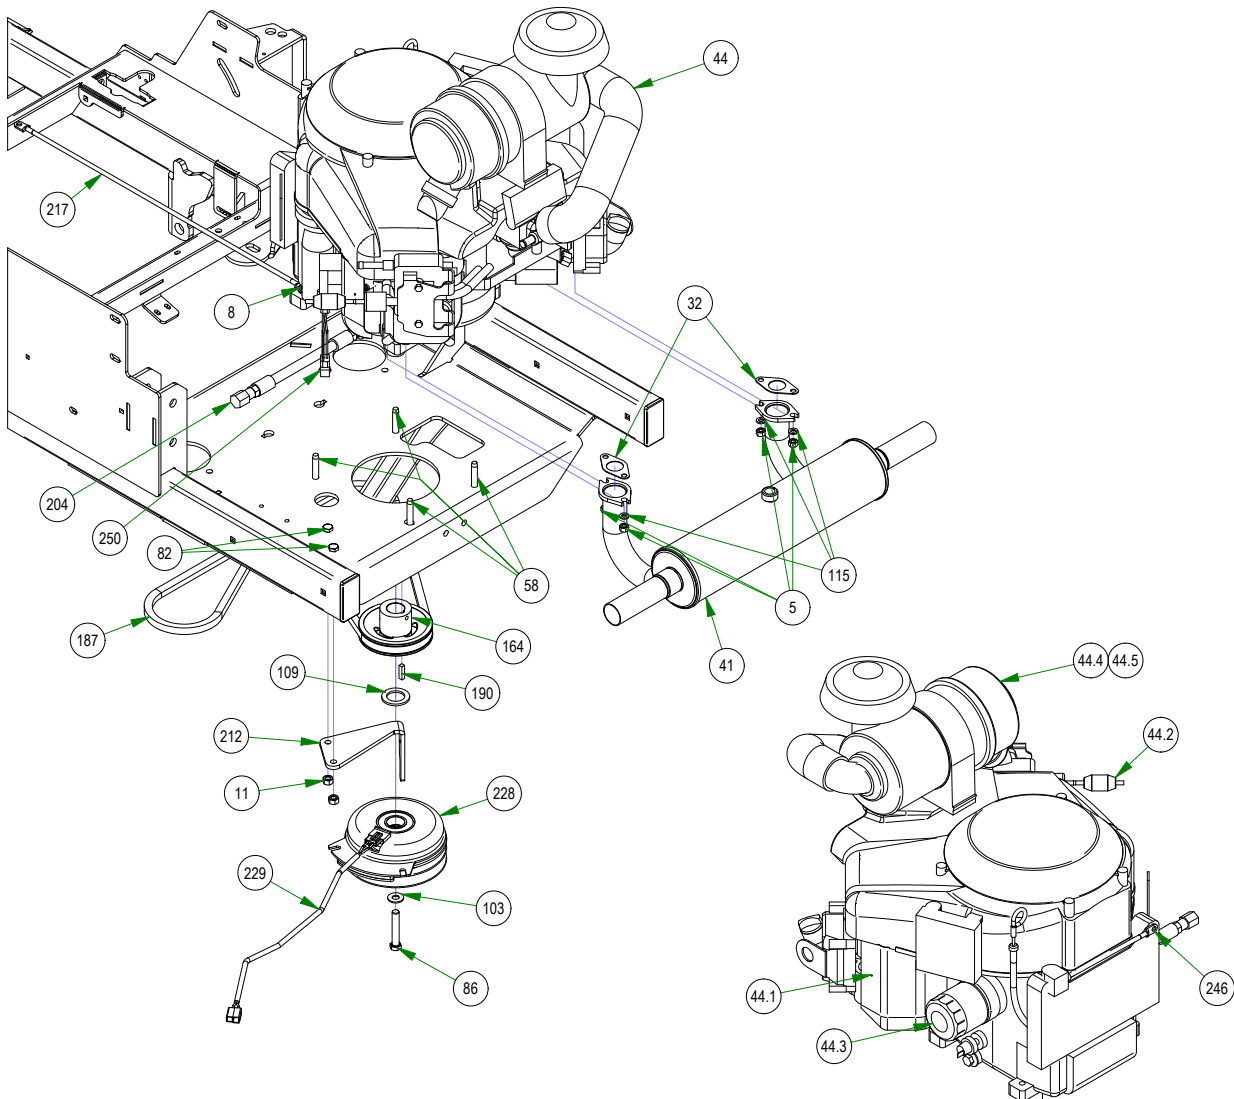

Parts List				Parts List			
ITEM	QTY	PART NUMBER	DESCRIPTION	ITEM	QTY	PART NUMBER	DESCRIPTION
5	4	013-0075-00	M8-1.25 DIN 934 HEX NUT (CL.8) ZINC	103	1	019-5029-00	3/8 FLAT WASHER USS (1" OD) ZINC
8	4	013-5201-00	3/8-16 HEX SERRATED FLANGE NUT HARD/ZINC	109	1	019-6029-00	1.140 ID X 1.750 OD X .132 THICK FLAT WASHER PLAIN
11	2	013-6014-00	3/8-16 HEX NUT ZINC	115	4	019-8051-00	5/16 SPLIT LOCKWASHER ZINC
31	2	014-9003-00	1 1/2 x 3 Frame Plug	164	1	033-5035-00	4 3/4 Motor Pulley
32	2	015-0025-00	Exhaust Gasket for 23 Vanguard	187	1	041-8051-00	2019 Rogue Pump Belt 68"
41	1	015-1014-00	Muffler for 36Hp Vanguard	190	1	042-6030-00	1/4 X 1 SQ MACHINERY KEY 1018 STL PLN
44	1	015-3001-00	993cc Vanguard Engine	204	1	051-5402-00	14 mm Oil drain Hose 993cc Vanguard
44.1	2	015-8000-00	Spark Plug	212	1	057-5906-00	PTO Engager Holder
44.2	1	063-6000-00	Universal Inline Fuel Filter	217	1	064-5300-00	24" Red Battery Cable
44.3	1	063-8018-00	Oil Filter	228	1	070-1000-00	Clutch Assembly
44.4	1	063-8019-00	Canister Air Filter- Outer	229	1	070-2000-00	Clutch Pigtail
44.5	1	063-8020-00	Canister Air Filter- Inner	230	1	070-5375-00	2021 Rogue Suspension Frame Painted
58	4	018-0061-00	3/8-16 x 2 Hex/ Trilobe Horizontal Engine Bolt	246	1	086-0005-00	Starter Cable
82	2	018-5040-00	3/8-16 X 1-1/4 HEX CAP SCREW (GR.5) ZINC	250	1	086-9013-21	2019 Harness Adaptor - Vanguard 37 EFI Vert/Horiz
86	1	018-5300-00	7/16-20 X 2-1/2 HEX Bolt GR 8 W/ Patch