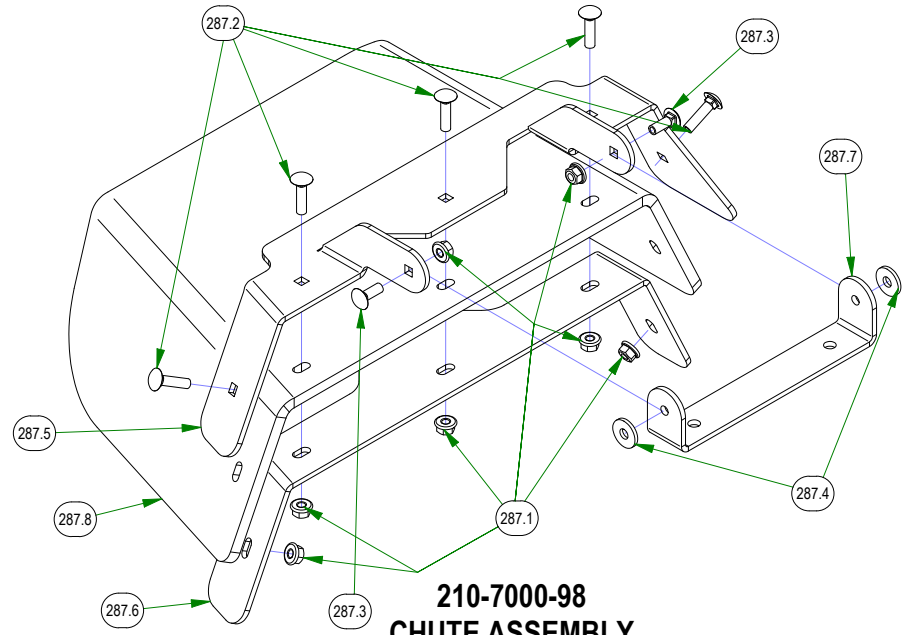

**039-6946-18
DECK IDLER**

**210-7000-98
CHUTE ASSEMBLY**