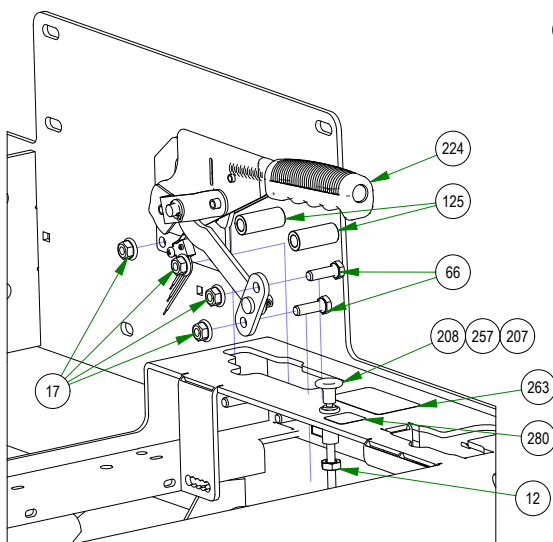

BAD BOY MOWERS

PARTS SECTION: TANKS & BATTERY: BRAKE & FUEL LINES

Parts List				Parts List			
ITEM	QTY	PART NUMBER	DESCRIPTION	ITEM	QTY	PART NUMBER	DESCRIPTION
192	1	043-8929-00	Hold Down Assembly	202	1	051-2019-32	2019 Rebel Rogue Renegade Fuel Line for Kawasaki
192.1	2	013-8051-00	1/4" Wing Nut	202.1	1	051-8067-32	1/4" Fuel Line Hose
192.2	2	018-8050-00	1/4-20 X 8 Carriage Bolt	202.2	2	051-8075-26	5/16" fuel line hose
192.3	1	043-8929-00	Battery Hold Down	202.3	2	072-8068-00	5/16 Fuel Line Clamp
200	1	051-2019-22	2019 Rebel Rogue Renegade Fuel Line for Vanguard & Yamaha	202.4	2	072-8069-00	1/4 Fuel Hose Clamp
200.1	1	051-8067-22	1/4" Fuel Line Hose	202.5	1	073-8069-00	5/16 x 5/16 x 1/4 Fuel Line T
200.2	2	051-8075-26	5/16" fuel line hose	239.9	1	079-3483-00	2022 Rebel Control Panel
200.3	2	072-8068-00	5/16 Fuel Line Clamp	240.9	1	079-3483-00	2022 Rebel Control Panel
200.4	2	072-8069-00	1/4 Fuel Hose Clamp	241.8	1	079-3483-00	2022 Rebel Control Panel
200.5	1	073-8069-00	5/16 x 5/16 x 1/4 Fuel Line T