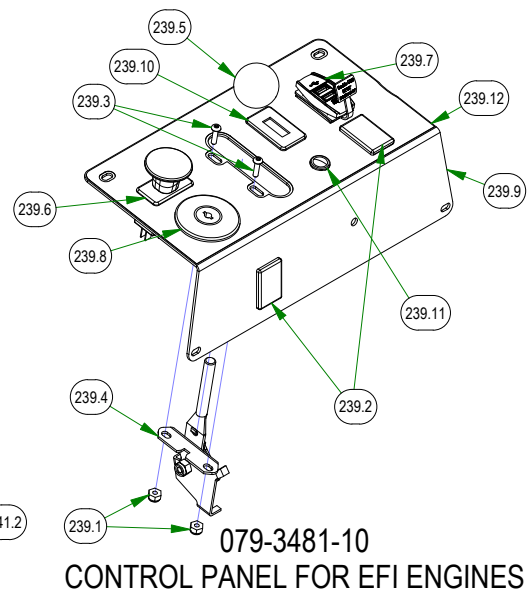

Parts List				Parts List			
ITEM	QTY	PART NUMBER	DESCRIPTION	ITEM	QTY	PART NUMBER	DESCRIPTION
239	1	079-3481-10	Rebel/Rogue EFI Control Panel Assy	240.6	1	056-8058-00	PTO Switch
239.1	2	013-5019-00	10-24 Nylon Insert Locknut Zinc Orange Nylon	240.7	1	077-2076-00	USB Port
239.2	2	018-1040-00	Light Plug	240.8	1	077-8076-00	Ignition Switch
239.3	2	018-5200-00	10-24 X 5/8 BS Button Head Bolt	240.10	1	083-4013-00	Tachometer
239.4	1	055-2012-00	Universal Throttle Head - 2012	240.11	1	089-1000-00	Oil Light
239.5	1	055-2013-00	Throttle Knob	240.12	1	091-4009-22	2022 Rebel/Rogue Control Panel Decal
239.6	1	056-8058-00	PTO Switch	240.9	1	079-3483-00	2022 Rebel Control Panel
239.7	1	077-2076-00	USB Port	241	1	079-3581-22	Rebel/Rogue Control Panel Assy-Drive by Wire
239.8	1	077-8076-00	Ignition Switch	241.1	2	013-5019-00	10-24 NYLON INSERT LOCKNUT ZINC
239.10	1	083-4050-00	Tachometer	241.2	2	018-1040-00	Light Plug
239.11	1	089-1000-00	Oil Light	241.3	2	018-5200-00	10-24 X 5/8 BUTTON SOCKET CAP SCREW 18-8 STAINLESS STEEL
239.12	1	091-4009-22	2022 Rebel/Rogue Control Panel Decal	241.4	1	055-3001-00	Kawasaki \ Kohler Drive By Wire
239.9	1	079-3483-00	2022 Rebel Control Panel	241.5	1	056-8058-00	PTO Switch
240	1	079-3481-19	Rebel/Rogue Control Panel Assy	241.6	1	077-2076-00	USB Port
240.1	2	013-5019-00	10-24 NYLON INSERT LOCKNUT ZINC	241.7	1	077-8076-00	Ignition Switch
240.2	2	018-1040-00	Light Plug	241.9	1	083-4050-00	Tachometer
240.3	2	018-5200-00	10-24 X 5/8 BUTTON SOCKET CAP SCREW 18-8 STAINLESS STEEL	241.10	1	089-1000-00	Oil Light
240.4	1	055-2012-00	Universal Throttle Head - 2012	241.11	1	091-4009-22	2022 Rebel/Rogue Control Panel Decal
240.5	1	055-2013-00	Throttle Knob	241.8	1	079-3483-00	2022 Rebel Control Panel