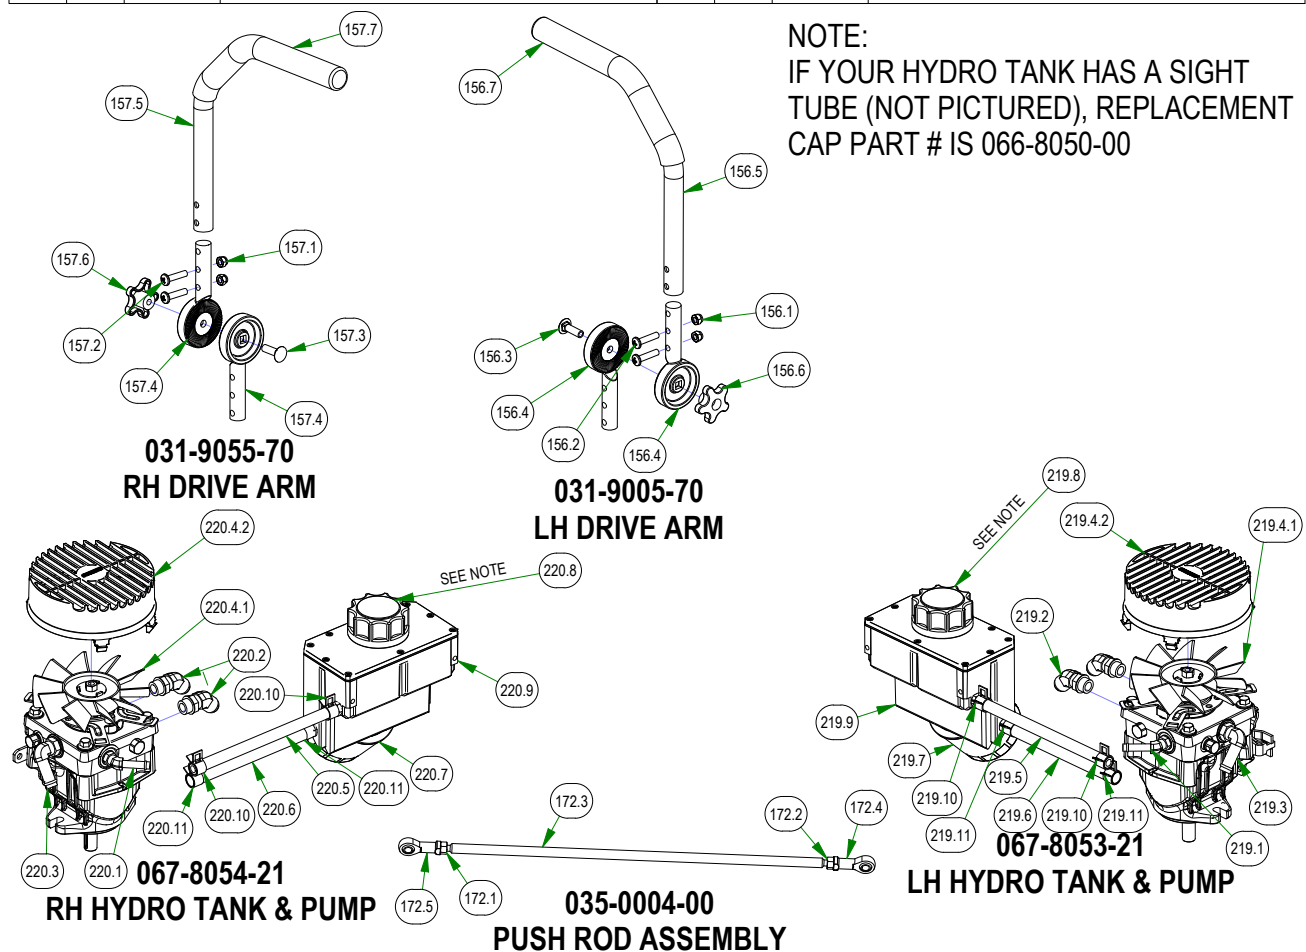

031-0030-19
RH ARM ROD ASSEMBLY

031-0031-19
LH ARM ROD ASSEMBLY

Parts List				Parts List			
ITEM	QTY	PART NUMBER	DESCRIPTION	ITEM	QTY	PART NUMBER	DESCRIPTION
156	1	031-9005-70	2019 Left Hand ADJ. Steering Arm Kit	219.3	1	024-5002-00	90 Degree Fitting, 1/2 x 3/4, 4601-8-8
156.1	2	013-8047-00	5/16-18 NYL INS L/N ZC	219.4	1	050-3001-00	2019 Rogue/Renegade Left Pump 16cc
156.2	2	018-2020-18	5/16-18 x 1 3/8" Futton Head Torx Drive Bolt	219.4.2	1	014-5600-00	Fan Guard 6" - Fits Wheel
156.3	1	018-5043-00	3/8-16 X 1-1/4 CARRIAGE BOLT ZINC	219.4.1	1	015-9999-00	Hydro Fan - Light/Pup/Outlaw XP
156.4	2	031-9005-00	2019 Steering Arm Adjuster Casting	219.5	1	051-8063-04	3/8" Clear Hose x 4 1/2"
156.5	1	031-9006-00	2019 Steering Arm Tube	219.6	1	051-8064-10	1/2 Clear Braided Hose Priced/Foot x 9.5"
156.6	1	045-5000-00	Black Knob for Adjustable Steering Arm	219.7	1	063-8014-00	Hydraulic Filter
156.7	1	069-4010-00	Black Steering Arm Grip	219.8	1	066-8050-22	Hydraulic Tank Cap W/Dipstick
157	1	031-9055-70	2019 Right Hand ADJ. Steering Arm Kit	219.9	1	067-8053-00	2019 Left Outlaw Gen2 Hydro Tank Suspension Only
157.1	2	013-8047-00	5/16-18 NYL INS L/N ZC	219.10	2	072-8065-00	3/8" Hose Clamp
157.2	2	018-2020-18	5/16-18 x 1 3/8" Futton Head Torx Drive Bolt	219.11	2	072-8066-00	1/2 Hose Clamp
157.3	1	018-5043-00	3/8-16 X 1-1/4 CARRIAGE BOLT ZINC	220	1	067-8054-21	2021 RH ROGUE HYDRO TANK LINE ASSY
157.4	2	031-9005-00	2019 Steering Arm Adjuster Casting	220.1	1	024-1200-00	ZT Fitting, 3/8 x 3/8 45 Degree, 4603-6-6
157.5	1	031-9006-00	2019 Steering Arm Tube	220.2	2	024-2051-00	2019 Outlaw 45 Degree Pump Fitting #6802-10-08
157.6	1	045-5000-00	Black Knob for Adjustable Steering Arm	220.3	1	024-5002-00	90 Degree Fitting, 1/2 x 3/4, 4601-8-8
157.7	1	069-4010-00	Black Steering Arm Grip	220.4	1	050-3002-00	2019 Rogue Right Pump 16cc
172	1	035-0004-00	2019 Outlaw Gen2 XP Push Rod Assembly	220.4.2	1	014-5600-00	Fan Guard 6" - Fits Wheel
172.1	1	013-6049-00	5/16" RH Fine Threaded Jam Nut	220.4.1	1	015-9999-00	Hydro Fan - Light/Pup/Outlaw XP
172.2	1	013-6050-00	5/16" LH Fine Threaded Jam Nut	220.5	1	051-8063-04	3/8" Clear Hose x 4 1/2"
172.3	1	035-0004-01	2019 Outlaw Gen2 Xp Rod	220.6	1	051-8064-10	1/2 Clear Braided Hose Priced/Foot x 9.5"
172.4	1	048-3002-00	Spherical Rod End - Outlaw	220.7	1	063-8014-00	Hydraulic Filter
172.5	1	048-3003-00	Spherical Rod End - Outlaw	220.8	1	066-8050-22	Hydraulic Tank Cap W/Dipstick
219	1	067-8053-21	2021 LH ROGUE HYDRO TANK LINE ASSY	220.9	1	067-8054-00	2019 Right Outlaw Gen2 Hydro Tank Suspension Only
219.1	1	024-1200-00	ZT Fitting, 3/8 x 3/8 45 Degree, 4603-6-6	220.10	2	072-8065-00	3/8" Hose Clamp
219.2	2	024-2051-00	2019 Outlaw 45 Degree Pump Fitting #6802-10-08	220.11	2	072-8066-00	1/2 Hose Clamp