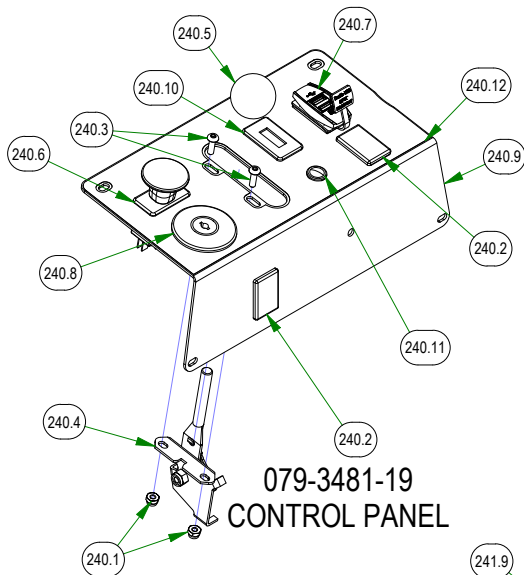

Parts List				Parts List			
ITEM	QTY	PART NUMBER	DESCRIPTION	ITEM	QTY	PART NUMBER	DESCRIPTION
239	1	079-3481-10	Rebel/Rogue EFI Control Panel Assy	240.6	1	056-8058-00	PTO Switch
239.1	2	013-5019-00	10-24 Nylon Insert Locknut Zinc Orange Nylon	240.7	1	077-2076-00	USB Port
239.2	2	018-1040-00	Light Plug	240.8	1	077-8076-00	Ignition Switch
239.3	2	018-5200-00	10-24 X 5/8 BS Button Head Bolt	240.10	1	083-4013-00	Tachometer
239.4	1	055-2012-00	Universal Throttle Head - 2012	240.11	1	089-1000-00	Oil Light
239.5	1	055-2013-00	Throttle Knob	240.12	1	091-4009-22	2022 Rebel/Rogue Control Panel Decal
239.6	1	056-8058-00	PTO Switch	240.9	1	079-3483-00	2022 Rebel Control Panel
239.7	1	077-2076-00	USB Port	241	1	079-3581-22	Rebel/Rogue Control Panel Assy-Drive by Wire
239.8	1	077-8076-00	Ignition Switch	241.1	2	013-5019-00	10-24 NYLON INSERT LOCKNUT ZINC
239.10	1	083-4050-00	Tachometer	241.2	2	018-1040-00	Light Plug
239.11	1	089-1000-00	Oil Light	241.3	2	018-5200-00	10-24 X 5/8 BUTTON SOCKET CAP SCREW 18-8 STAINLESS STEEL
239.12	1	091-4009-22	2022 Rebel/Rogue Control Panel Decal	241.4	1	055-3001-00	Kawasaki \ Kohler Drive By Wire
239.9	1	079-3483-00	2022 Rebel Control Panel	241.5	1	056-8058-00	PTO Switch
240	1	079-3481-19	Rebel/Rogue Control Panel Assy	241.6	1	077-2076-00	USB Port
240.1	2	013-5019-00	10-24 NYLON INSERT LOCKNUT ZINC	241.7	1	077-8076-00	Ignition Switch
240.2	2	018-1040-00	Light Plug	241.9	1	083-4050-00	Tachometer
240.3	2	018-5200-00	10-24 X 5/8 BUTTON SOCKET CAP SCREW 18-8 STAINLESS STEEL	241.10	1	089-1000-00	Oil Light
240.4	1	055-2012-00	Universal Throttle Head - 2012	241.11	1	091-4009-22	2022 Rebel/Rogue Control Panel Decal
240.5	1	055-2013-00	Throttle Knob	241.8	1	079-3483-00	2022 Rebel Control Panel