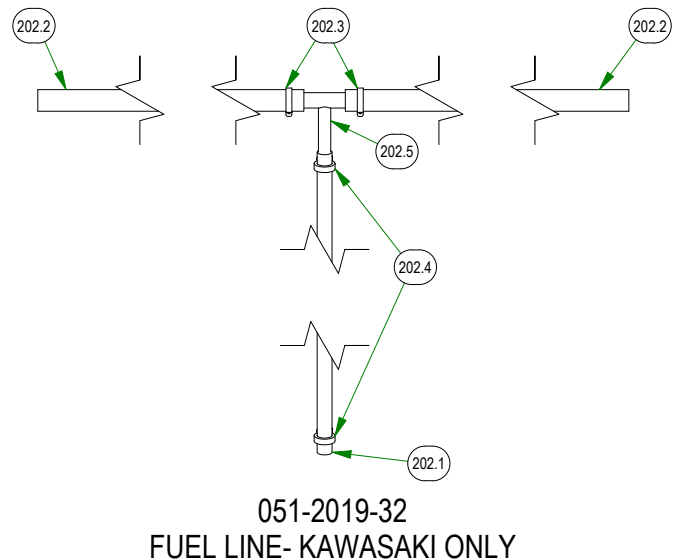

BAD BOY MOWERS

PARTS SECTION: TANKS & BATTERY: BRAKE & FUEL LINES

Parts List				Parts List			
ITEM	QTY	PART NUMBER	DESCRIPTION	ITEM	QTY	PART NUMBER	DESCRIPTION
192	1	043-8929-00	Hold Down Assembly	202	1	051-2019-32	2019 Rebel Rogue Renegade Fuel Line for Kawasaki
192.1	2	013-8051-00	1/4" Wing Nut	202.1	1	051-8067-32	1/4" Fuel Line Hose
192.2	2	018-8050-00	1/4-20 X 8 Carriage Bolt	202.2	2	051-8075-26	5/16" fuel line hose
192.3	1	043-8929-00	Battery Hold Down	202.3	2	072-8068-00	5/16 Fuel Line Clamp
200	1	051-2019-22	2019 Rebel Rogue Renegade Fuel Line for Vanguard & Yamaha	202.4	2	072-8069-00	1/4 Fuel Hose Clamp
200.1	1	051-8067-22	1/4" Fuel Line Hose	202.5	1	073-8069-00	5/16 x 5/16 x 1/4 Fuel Line T
200.2	2	051-8075-26	5/16" fuel line hose	239.9	1	079-3483-00	2022 Rebel Control Panel
200.3	2	072-8068-00	5/16 Fuel Line Clamp	240.9	1	079-3483-00	2022 Rebel Control Panel
200.4	2	072-8069-00	1/4 Fuel Hose Clamp	241.8	1	079-3483-00	2022 Rebel Control Panel
200.5	1	073-8069-00	5/16 x 5/16 x 1/4 Fuel Line T