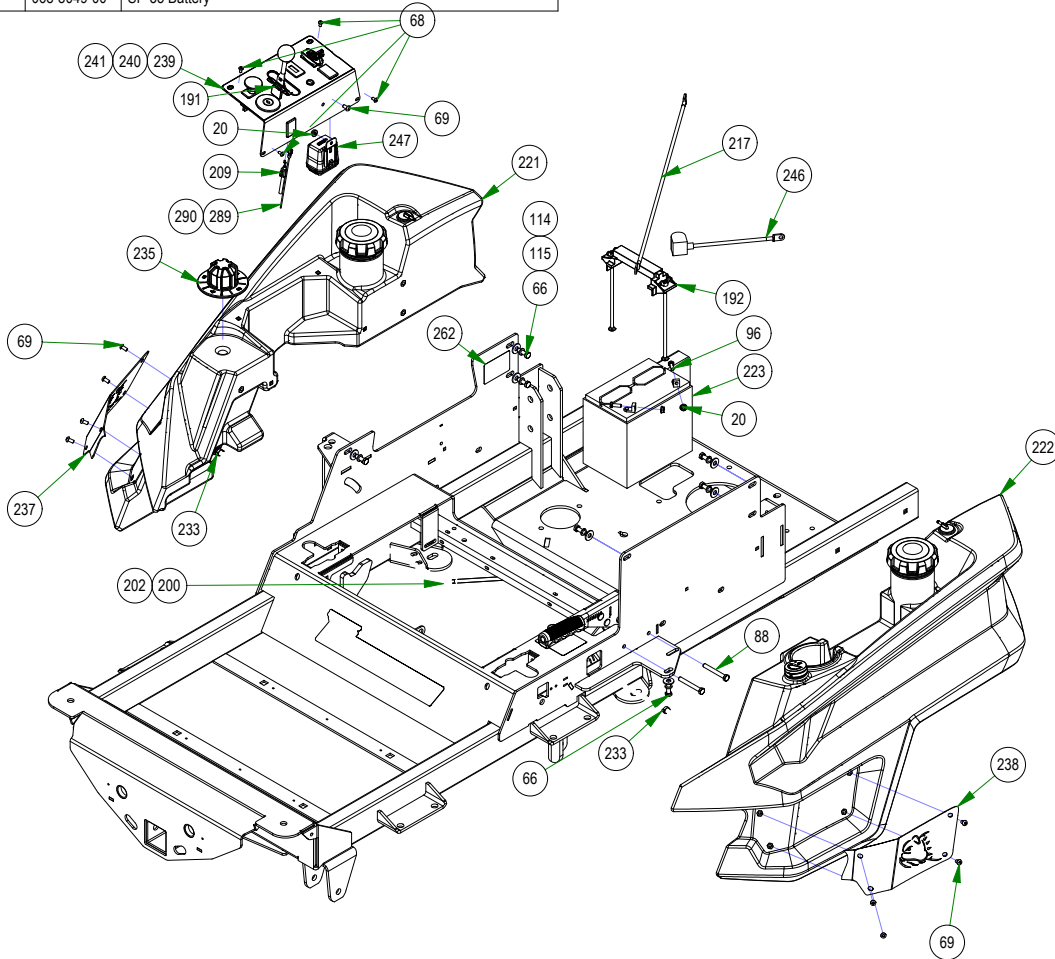

Parts List				Parts List			
ITEM	QTY	PART NUMBER	DESCRIPTION	ITEM	QTY	PART NUMBER	DESCRIPTION
12	1	013-6051-00	3/8-24 HEX NUT ZINC YELLOW	224	1	069-0001-00	2019 Brake Handle Assembly
17	4	013-8049-00	5/16-18 NYLON INSERT FLANGE LOCKNUT ZINC	230	1	070-5375-00	2021 Rogue Suspension Frame Painted
20	3	013-9001-00	1/4-20 HEX SERRATED FLANGE NUT HARD/ZINC	233	2	072-8076-00	2 EAR CLAMP 12.5mm-15mm
66	10	018-2007-00	5/16-18 X 1 HEX CAP SCREW (GR.5) ZINC	235	1	077-9001-00	2019 Deck Height Dial
68	4	018-2010-00	10-32 X 3/8 BUTTON SOCKET CAP SCREW 18-8 STAINLESS STEEL	237	1	079-3290-00	2019 Outlaw Fuel Tank Insert - Right
69	9	018-2012-00	1/4-20 X 1/2 BUTTON SOCKET CAP SCREW 18-8 STAINLESS STEEL	238	1	079-3291-00	2019 Outlaw Fuel Tank Insert - Left
				239	1	079-3481-10	Rebel/Rogue EFI Control Panel Assy
88	2	018-5344-00	5/16-18 X 2-1/2 HEX CAP SCREW (GR.5) ZINC	239.9	1	079-3483-00	2022 Rebel Control Panel
96	2	018-8052-00	1/4-20 X 3/4 HEX CAP SCREW (GR.5) ZINC	240	1	079-3481-19	Rebel/Rogue Control Panel Assy
114	8	019-8044-00	5/16 USS FLAT WASHER (7/8 OD) ZINC	240.9	1	079-3483-00	2022 Rebel Control Panel
115	8	019-8051-00	5/16 SPLIT LOCKWASHER ZINC	241	1	079-3581-22	Rebel/Rogue Control Panel Assy-Drive by Wire
125	2	025-0027-00	.380 ID X .625 OD X 1.500 LGTH 2019 OUTLAW BRAKE HANDLE SPACER ZINC	241.8	1	079-3483-00	2022 Rebel Control Panel
				246	1	086-0005-00	Starter Cable
191	1	042-9000-00	Ignition Key	247	1	086-2050-19	2019 Wiring Harness-Rebel/Rogue
192	1	043-8929-00	Hold Down Assembly	257	1	089-2000-00	Code Indicator Light
200	1	051-2019-22	2019 Rebel Rogue Renegade Fuel Line for Vanguard & Yamaha	262	2	091-1020-00	Hydraulic Decal
202	1	051-2019-32	2019 Rebel Rogue Renegade Fuel Line for Kawasaki	263	1	091-1101-18	2018 Out/XP/Diesel Brake Decal
207	1	054-8017-00	Choke	274	1	091-4028-00	2019 Rogue Cooler Cover Decal
208	1	054-8019-00	Choke for 36Hp Vanguard & FX1000 Kawasaki	280	1	091-4040-00	2019 MIL Decal For Rogue EFI Models
209	1	055-8021-75	Outlaw Throttle Cable	289	1	216-1000-00	16 AWG Black Insulated Wire for Tachometer
217	1	064-5300-00	24" Red Battery Cable	290	1	216-1051-00	1/4" Female Quick Connect Terminal
221	1	067-9950-50	2019 Right Rebel, Rogue, Renegade Fuel Tank (GAS)				
222	1	067-9960-50	2019 Left Rebel, Rogue, Renegade Fuel Tank (GAS)				
223	1	068-8049-00	SP-35 Battery