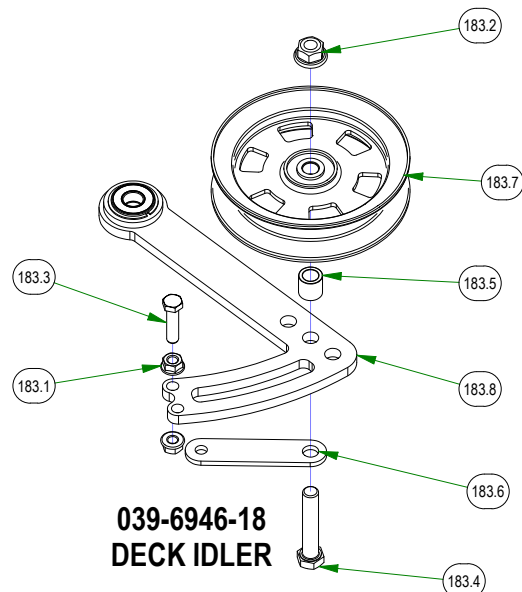

BAD BOY MOWERS

PARTS SECTION: DECK SUBASSEMBLIES

Parts List				Parts List			
ITEM	QTY	PART NUMBER	DESCRIPTION	ITEM	QTY	PART NUMBER	DESCRIPTION
173	1	037-4000-00	OUTLAW SPINDLE ASSEMBLY	183.6	1	026-0167-00	Belt Tensioner Retainer Plate
173.1	1	037-4000-01	4000 Series Spindle Housing	183.7	1	033-8050-00	5" Idler Pully
173.2	1	037-4002-00	4000 Series Spindle Spacer	183.8	1	039-6946-00	2019 Deck Tensioner
173.3	4	037-6023-00	Bearing - 6206	287	1	210-7000-98	2019 Outlaw Gen2 Chute Assembly
173.4	1	037-6026-00	Spindle Shaft	287.1	7	013-8049-00	5/16-18 NYLON INSERT FLANGE LOCKNUT ZINC
173.5	2	037-8002-00	Spindle Dust Cap	287.2	5	018-4703-00	5/16-18 X 1-1/4 CARRIAGE BOLT ZINC
173.6	1	037-9050-00	Locking Collar w/ 1/4"-20 Set Screw	287.3	2	018-8066-00	5/16-18 X 7/8 CARRIAGE BOLT ZINC
183	1	039-6946-18	2019 Rebel Rogue Deck Idler	287.4	2	019-6042-00	.360 ID X .983 OD X .120 THICK FLAT WASHER NYLON
183.1	2	013-5201-00	3/8-16 HEX SERRATED FLANGE NUT HARD/ZINC	287.5	1	039-4893-00	2019 Upper Chute Bracket
183.2	1	013-8050-00	1/2-13 NYLON INSERT FLANGE LOCKNUT ZINC	287.6	1	039-4894-00	2019 Lower Chute Bracket
183.3	1	018-6012-00	3/8-16 X 1-1/2 HEX CAP SCREW (GR.5) ZINC	287.7	1	206-6018-00	2019 Chute Hanger
183.4	1	018-6036-00	1/2-13 X 2-3/4 HEX CAP SCREW (GR.5) ZINC	287.8	1	210-6025-00	2019 Belted Chute with Logo
183.5	1	025-5203-00	.51 ID X .75 OD X .75 LGTH SOLID SPACER ZINC