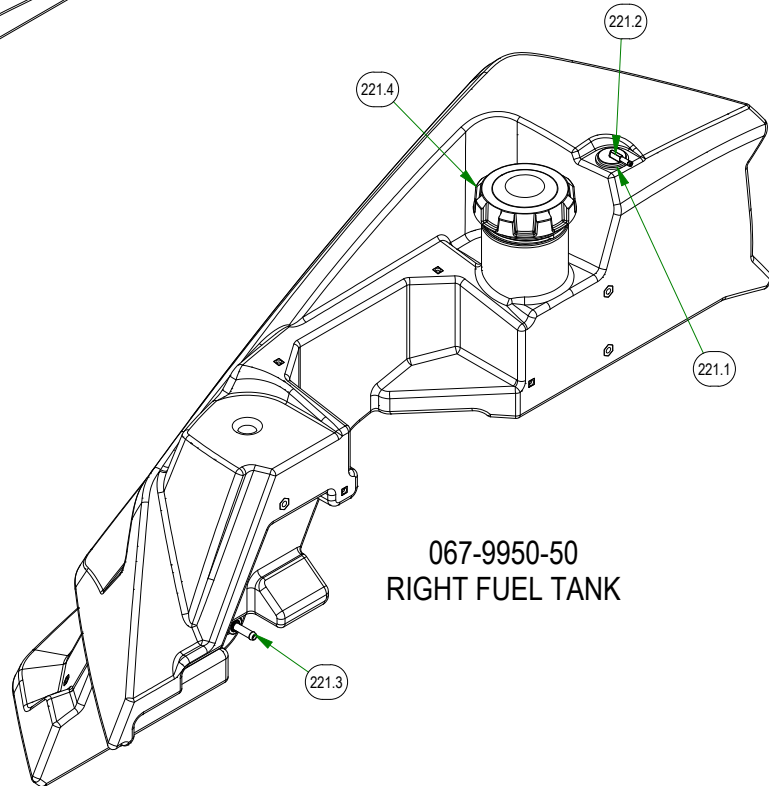

BAD BOY MOWERS

PARTS SECTION: TANKS & BATTERY- FUEL TANKS

Parts List				Parts List			
ITEM	QTY	PART NUMBER	DESCRIPTION	ITEM	QTY	PART NUMBER	DESCRIPTION
221	1	067-9950-50	2019 Right Rebel, Rogue, Renegade Fuel Tank (GAS)	222.4	1	067-6070-00	Rollover Valve
221.1	1	067-6054-00	Roll Over Valve Grommet	222.5	1	067-9901-00	Fuel Pick-up
221.2	1	067-6070-00	Rollover Valve	222.6	1	067-9904-00	Fuel Cap
221.3	1	067-9901-00	Fuel Pick-up	239.9	1	079-3483-00	2022 Rebel Control Panel
221.4	1	067-9904-00	Fuel Cap	240.9	1	079-3483-00	2022 Rebel Control Panel
222	1	067-9960-50	2019 Left Rebel, Rogue, Renegade Fuel Tank (GAS)	241.8	1	079-3483-00	2022 Rebel Control Panel
222.1	1	067-4080-00	Fuel Gauge with Grommet	247	1	086-2050-19	2019 Wiring Harness-Rebel/Rogue
222.2	1	067-6054-00	Roll Over Valve Grommet	247.1	1	086-1202-01	Relay Block Cover Replacement Kit
222.3	1	067-6056-00	Fuel Gauge Grommet	247.2	4	086-1202-19	Relay