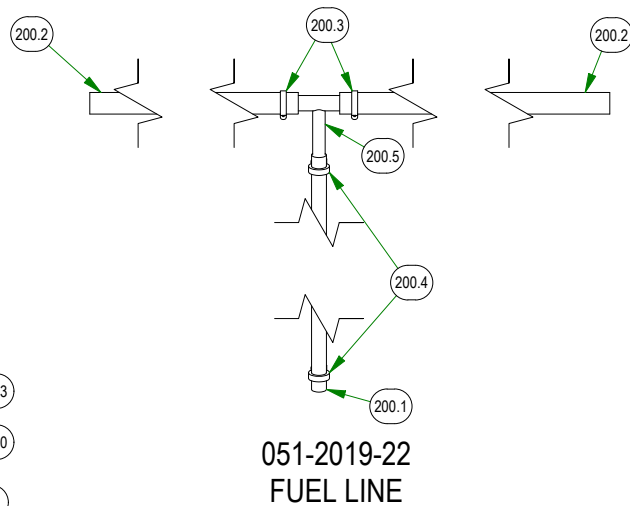

BAD BOY MOWERS

PARTS SECTION: TANKS & BATTERY: BRAKE & FUEL LINES

Parts List				Parts List			
ITEM	QTY	PART NUMBER	DESCRIPTION	ITEM	QTY	PART NUMBER	DESCRIPTION
192	1	043-8929-00	Hold Down Assembly	202	1	051-2019-32	2019 Rebel Rogue Renegade Fuel Line for Kawasaki
192.1	2	013-8051-00	1/4" Wing Nut	202.1	1	051-8067-32	1/4" Fuel Line Hose
192.2	2	018-8050-00	1/4-20 X 8 Carriage Bolt	202.2	2	051-8075-26	5/16" fuel line hose
192.3	1	043-8929-00	Battery Hold Down	202.3	2	072-8068-00	5/16 Fuel Line Clamp
200	1	051-2019-22	2019 Rebel Rogue Renegade Fuel Line for Vanguard & Yamaha	202.4	2	072-8069-00	1/4 Fuel Hose Clamp
200.1	1	051-8067-22	1/4" Fuel Line Hose	202.5	1	073-8069-00	5/16 x 5/16 x 1/4 Fuel Line T
200.2	2	051-8075-26	5/16" fuel line hose	239.9	1	079-3483-00	2022 Rebel Control Panel
200.3	2	072-8068-00	5/16 Fuel Line Clamp	240.9	1	079-3483-00	2022 Rebel Control Panel
200.4	2	072-8069-00	1/4 Fuel Hose Clamp	241.8	1	079-3483-00	2022 Rebel Control Panel
200.5	1	073-8069-00	5/16 x 5/16 x 1/4 Fuel Line T