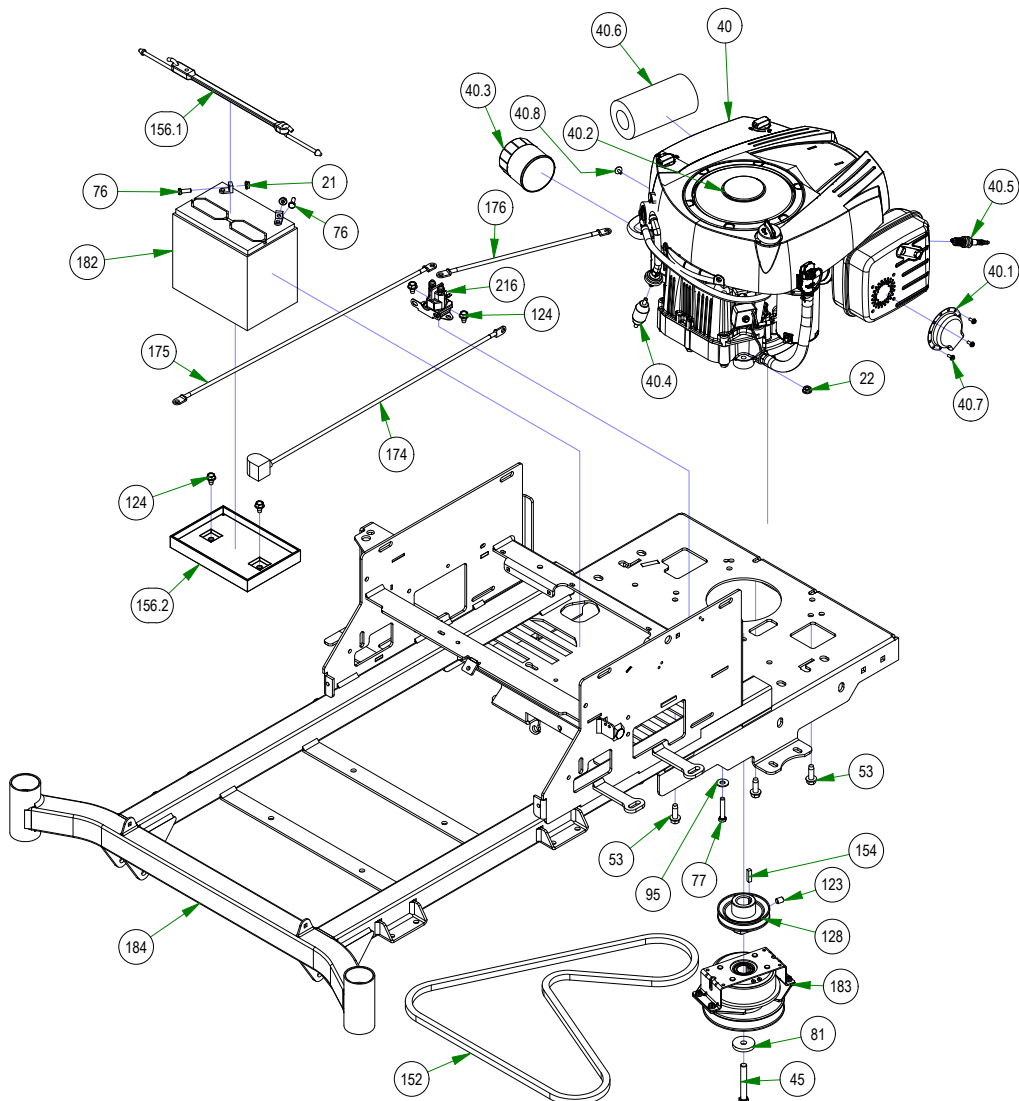

Parts List				Parts List			
ITEM	QTY	PART NUMBER	DESCRIPTION	ITEM	QTY	PART NUMBER	DESCRIPTION
21	2	013-9001-00	1/4-20 HEX SERRATED FLANGE NUT HARD/ZINC	123	1	030-6029-00	3/8-16 X 1/2 SOCKET SET SCREW (CUP PT) PLAIN
22	1	013-9002-00	5/16-18 HEX SERRATED FLANGE NUT HARD/ZINC	124	4	030-7044-00	5/16-18 X 1/2 HWH unslot (F) tcs zinc
40	1	015-1923-00	19 HP Briggs Engine	128	1	033-2010-00	3-3/4" Motor Pulley
40.1	1	015-1923-03	Muffler Deflector- P/N-222573	152	1	041-6400-00	Pump Belt
40.2	1	015-1923-01	Briggs 19HP Rotating Screen	154	1	042-6030-00	1/4 X 1 SQ MACHINERY KEY 1018 STL PLN
40.3	1	063-8018-00	Oil Filter	156	1	043-8930-98	2023 Battery Hold Down Assembly Strap
40.4	1	063-6000-00	FUEL FILTER	156.1	1	043-8930-00	2023 Rubber Battery Hold Down Strap
40.5	1	015-8000-00	Spark Plug	156.2	1	043-8931-00	Battery Tray
40.6	1	063-4026-00	19/21 HP Briggs Air Filter	165	1	054-8016-00	Choke
40.7	3	015-1923-04	Muffler Deflector Screws -P/N-96046	174	1	064-0030-00	24 inch Black Cable – MZ/ZT
40.8	1	015-1923-05	Choke cable screw/washer- P/N-96073	175	1	064-5300-00	24" Red Battery Cable
45	1	018-0007-21	7/16-20x3" Hex Bolt GR 8 W/ Patch	176	1	064-5301-00	12 in red battery cable
53	3	018-1075-00	3/8-16 X 1-1/8 HEX WASHER UNSLOT SERRATED (TRI-LOB) TRS ZINC YELLOW	182	1	068-8049-00	SP-35 Battery
76	2	018-8052-00	1/4-20 X 3/4 HEX CAP SCREW (GR.5) ZINC	183	1	070-0055-00	Clutch
77	1	018-8059-00	5/16-18 X 1-3/4 HEX CAP SCREW (GR.5) ZINC	184	1	070-2300-00	2023 MZ 42-48 Frame - Painted
81	1	019-0010-00	CLUTCH WASHER	216	1	108-0001-00	Solenoid
95	1	019-8044-00	5/16 USS FLAT WASHER (7/8 OD) ZINC