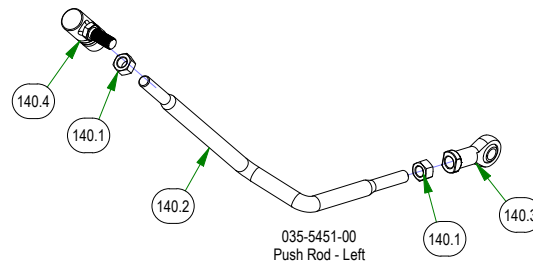

Parts List				Parts List			
ITEM	QTY	PART NUMBER	DESCRIPTION	ITEM	QTY	PART NUMBER	DESCRIPTION
125	1	031-0017-02	2017 MZ Magnum LH Steering Arm	126.5	1	031-8851-70	ZT Steering Arm-Right
125.1	1	013-8050-00	1/2-13 Nylon Flange Nut	126.5.1	2	013-8047-00	5/16-18 NYL INS L/N ZC
125.2	2	019-8027-00	.515 ID Nylon Shoulder Washer	126.5.2	2	018-2020-18	5/16-18 x 1 3/8" Futton Head Torx Drive Bolt
125.3	1	019-8054-00	.505 Nylon Spacer	126.5.3	1	031-8851-02	ZT Direction Steering Arm (Right)
125.4	1	031-0017-98	2017 Drive Lever Housing - Left	126.5.4	1	031-9025-70	Steering Arm Elbow (Right)
125.5	1	031-8850-70	ZT Steering Arm-Left	126.5.5	1	069-4010-00	Rubber Grip
125.5.1	2	013-8047-00	5/16-18 NYL INS L/N ZC	126.6	1	034-8025-00	Drive Lever Spring
125.5.2	2	018-2020-18	5/16-18 x 1 3/8" Futton Head Torx Drive Bolt	139	1	035-5450-00	Push Rod-Right
125.5.3	1	031-8850-02	ZT Direction Steering Arm (Left)	139.1	2	013-6051-00	3/8" Fine Threaded Jam Nut
125.5.4	1	031-9020-70	Steering Arm Elbow (Left)	139.2	1	035-5450-01	Push Rod - Right (Rod Only)
125.5.5	1	069-4010-00	Rubber Grip	139.3	1	048-3000-00	Spherical Rod End - Outlaw
125.6	1	034-8025-00	Drive Lever Spring	139.4	1	099-2009-00	Quick Release Ball Joint
126	1	031-0018-02	2017 MZ Magnum RH Steering Arm	140	1	035-5451-00	Push Rod-Left
126.1	1	013-8050-00	1/2-13 Nylon Flange Nut	140.1	2	013-6051-00	3/8" Fine Threaded Jam Nut
126.2	2	019-8027-00	.515 ID Nylon Shoulder Washer	140.2	1	035-5451-01	Push Rod LH (Rod Only)
126.3	1	019-8054-00	.505 Nylon Spacer	140.3	1	048-3000-00	Spherical Rod End - Outlaw
126.4	1	031-0018-98	2017 Drive Lever Housing - Right	140.4	1	099-2009-00	Quick Release Ball Joint