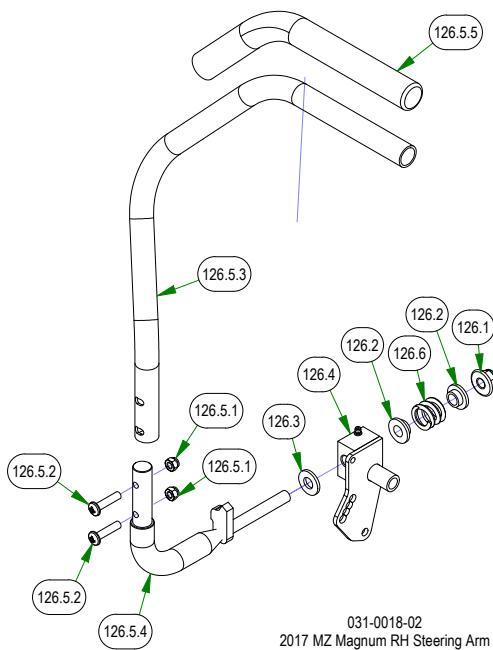

Parts List				Parts List			
ITEM	QTY	PART NUMBER	DESCRIPTION	ITEM	QTY	PART NUMBER	DESCRIPTION
125	1	031-0017-02	2017 MZ Magnum LH Steering Arm	126.5	1	031-8851-70	ZT Steering Arm-Right
125.1	1	013-8050-00	1/2-13 Nylon Flange Nut	126.5.1	2	013-8047-00	5/16-18 NYL INS L/N ZC
125.2	2	019-8027-00	.515 ID Nylon Shoulder Washer	126.5.2	2	018-2020-18	5/16-18 x 1 3/8" Futton Head Torx Drive Bolt
125.3	1	019-8054-00	.505 Nylon Spacer	126.5.3	1	031-8851-02	ZT Direction Steering Arm (Right)
125.4	1	031-0017-98	2017 Drive Lever Housing - Left	126.5.4	1	031-9025-70	Steering Arm Elbow (Right)
125.5	1	031-8850-70	ZT Steering Arm-Left	126.5.5	1	069-4010-00	Rubber Grip
125.5.1	2	013-8047-00	5/16-18 NYL INS L/N ZC	126.6	1	034-8025-00	Drive Lever Spring
125.5.2	2	018-2020-18	5/16-18 x 1 3/8" Futton Head Torx Drive Bolt	139	1	035-5450-00	Push Rod-Right
125.5.3	1	031-8850-02	ZT Direction Steering Arm (Left)	139.1	2	013-6051-00	3/8" Fine Threaded Jam Nut
125.5.4	1	031-9020-70	Steering Arm Elbow (Left)	139.2	1	035-5450-01	Push Rod - Right (Rod Only)
125.5.5	1	069-4010-00	Rubber Grip	139.3	1	048-3000-00	Spherical Rod End - Outlaw
125.6	1	034-8025-00	Drive Lever Spring	139.4	1	099-2009-00	Quick Release Ball Joint
126	1	031-0018-02	2017 MZ Magnum RH Steering Arm	140	1	035-5451-00	Push Rod-Left
126.1	1	013-8050-00	1/2-13 Nylon Flange Nut	140.1	2	013-6051-00	3/8" Fine Threaded Jam Nut
126.2	2	019-8027-00	.515 ID Nylon Shoulder Washer	140.2	1	035-5451-01	Push Rod LH (Rod Only)
126.3	1	019-8054-00	.505 Nylon Spacer	140.3	1	048-3000-00	Spherical Rod End - Outlaw
126.4	1	031-0018-98	2017 Drive Lever Housing - Right	140.4	1	099-2009-00	Quick Release Ball Joint