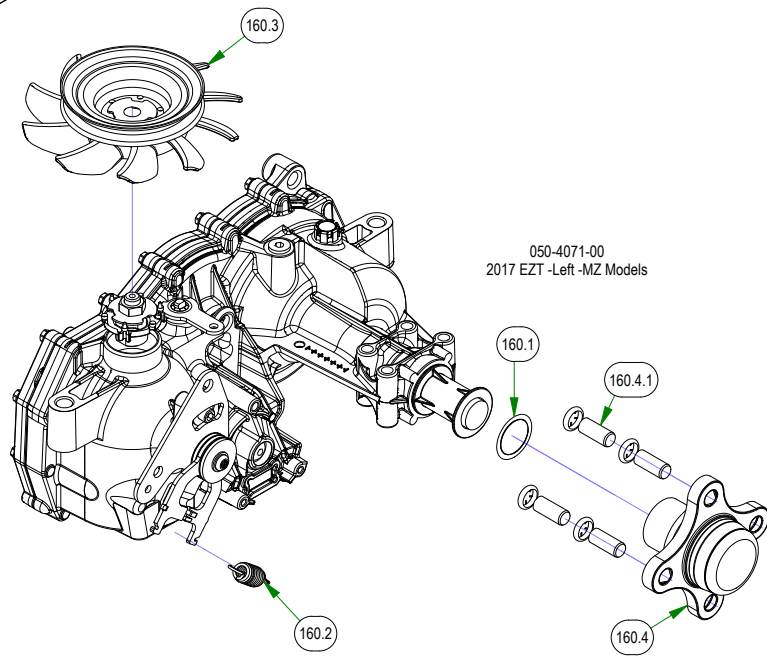

# PARTS SECTION: FRONT FORK

Parts List				Parts List			
ITEM	QTY	PART NUMBER	DESCRIPTION	ITEM	QTY	PART NUMBER	DESCRIPTION
1	4	010-1050-00	1641 BEARING W/2 CONTACT RUBBER SEALS	103	2	023-0002-00	2017 MZ Front fork
18	2	013-8050-00	1/2-13 NYLON INSERT FLANGE LOCKNUT ZINC	104	2	023-0005-00	MZ Front Fork (42" ONLY)
23	2	013-9004-00	1"-14 NYLON INSERT JAM LOCKNUT ZINC	106	2	025-0003-00	2016 Front Bearing Spacer
24	2	014-2025-00	2017 Bearing Cover	107	2	025-0008-00	Front Wheel Spanner
44	2	018-0005-00	1"-14 X 5 HEX CAP SCREW (GR.8) ZINC YELLOW	170	2	058-1000-00	1.02 ID X 1.38 OD X .250 THK SPACER ZINC
50	2	018-0035-00	1/2-13 X 7-1/2 HEX CAP SCREW (GR.5) ZINC	184	1	070-2300-00	2023 MZ 42-48 Frame - Painted
100	2	022-8049-22	11x6.00-5 Front Assembly - Black Wheel	185	1	070-2301-00	2023 MZ-Avenger 54-60 Frame - Painted
102	2	022-8051-22	11 x 4.00 - 5 Front Tire Assembly (Black)				

# PARTS SECTION: TRANSAXLES SUB ASSEMBLIES

Parts List				Parts List			
ITEM	QTY	PART NUMBER	DESCRIPTION	ITEM	QTY	PART NUMBER	DESCRIPTION
145	1	039-0035-01	2017 MZ/Magnum Brake Plate Assembly	159.4	1	050-2078-00	MZ 4 Bolt Hub Kit
145.1	2	013-5019-00	#10 Nylock Nut	159.4.1	4	050-2012-00	Transaxle Wheel Studs/ Drum Brake Studs
145.2	2	018-5200-00	10-24 X 5/8 BS Button Head Bolt	160	1	050-4071-00	2017 EZT -Left -MZ Models
145.3	1	039-0035-00	2017 MZ Brake Lock Bracket	160.1	1	015-8003-00	MZ Seal & Retainer Kit
145.4	1	077-8073-00	Safety Switch	160.2	1	034-9080-00	Gold Transaxle Spring
159	1	050-4070-00	2017 EZT -Right -MZ Models	160.3	1	050-2075-00	Fan/Pulley Kit for ZT / 2017 MZ
159.1	1	015-8003-00	MZ Seal & Retainer Kit	160.4	1	050-2078-00	MZ 4 Bolt Hub Kit
159.2	1	034-9080-00	Gold Transaxle Spring	160.4.1	4	050-2012-00	Transaxle Wheel Studs/ Drum Brake Studs
159.3	1	050-2075-00	Fan/Pulley Kit for ZT / 2017 MZ				