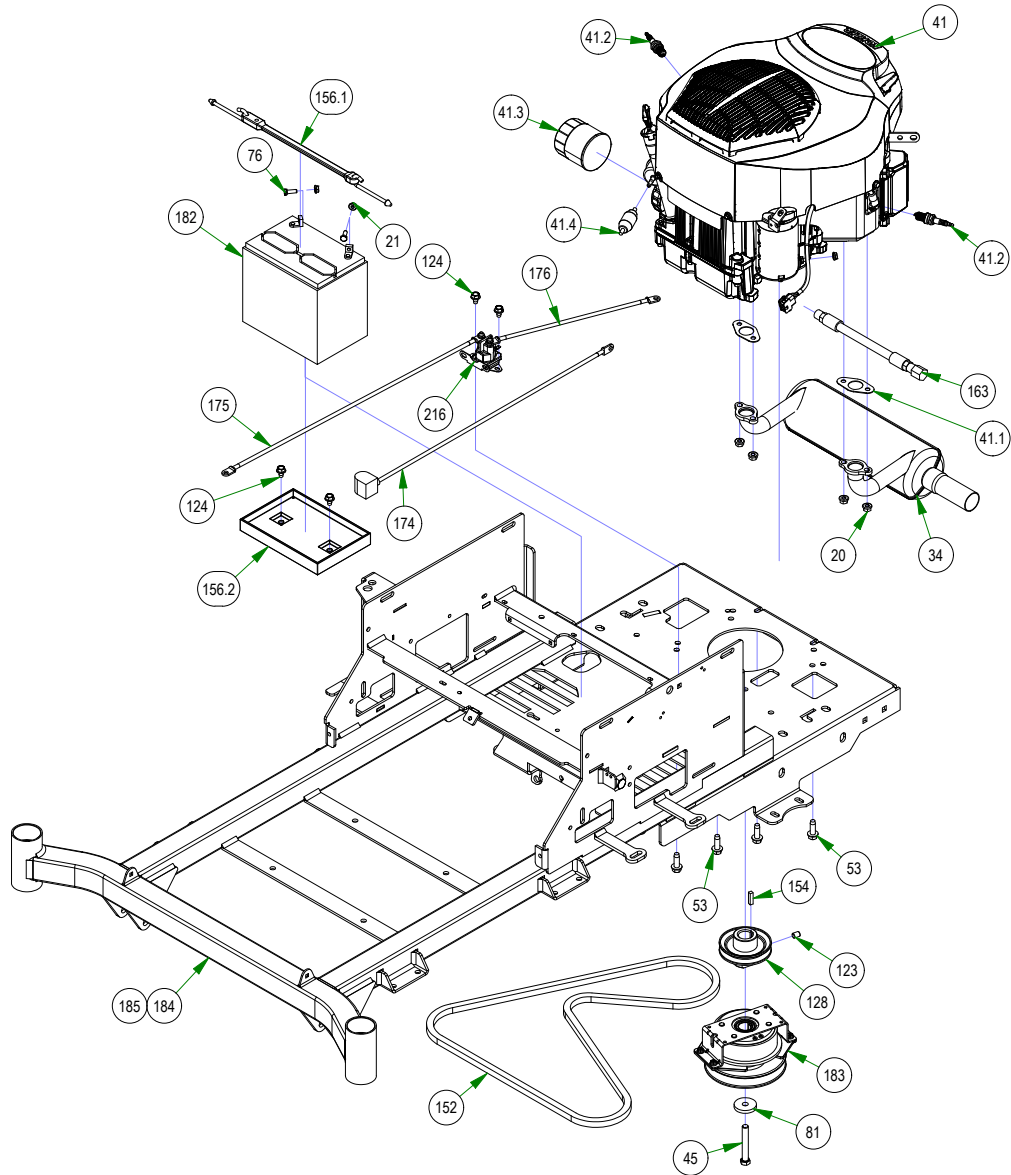

Parts List				Parts List			
ITEM	QTY	PART NUMBER	DESCRIPTION	ITEM	QTY	PART NUMBER	DESCRIPTION
20	4	013-8240-00	M8 Nut Connects the 015-1012-00 and the 015-8240-00	152	1	041-6400-00	Pump Belt
21	3	013-9001-00	1/4-20 HEX SERRATED FLANGE NUT HARD/ZINC	154	1	042-6030-00	1/4 X 1 SQ MACHINERY KEY 1018 STL PLN
34	1	015-0051-00	Kohler Muffler	156	1	043-8930-98	2023 Battery Hold Down Assembly Strap
41	1	015-2014-00	25hp Kohler 2014 MZ-KT740-3048	156.1	1	043-8930-00	2023 Rubber Battery Hold Down Strap
41.1	2	015-2751-00	Exhaust Gasket	156.2	1	043-8931-00	Battery Tray
41.2	2	015-8000-00	Spark Plug	163	1	051-5401-00	Oil drain Hose
41.3	1	063-5004-00	25 HP Kohler Oil Filter ZT?MZ	174	1	064-0030-00	24 inch Black Cable - MZ/ZT
41.4	1	063-6000-00	Universal Inline Fuel Filter	175	1	064-5300-00	24" Red Battery Cable
45	1	018-0007-21	7/16-20x3" Hex Bolt GR 8 W/ Patch	176	1	064-5301-00	12 in red battery cable
53	4	018-1075-00	3/8-16 X 1-1/8 HEX WASHER UNSLOT SERRATED (TRI-LOB) TRS ZINC YELLOW	182	1	068-8049-00	SP-35 Battery
76	2	018-8052-00	1/4-20 X 3/4 HEX CAP SCREW (GR.5) ZINC	183	1	070-0055-00	Clutch
81	1	019-0010-00	CLUTCH WASHER	184	1	070-2300-00	2023 MZ 42-48 Frame - Painted
123	1	030-6029-00	3/8-16 X 1/2 SOCKET SET SCREW (CUP PT) PLAIN	185	1	070-2301-00	2023 MZ-Avenger 54-60 Frame - Painted
124	4	030-7044-00	5/16-18 X 1/2 HWH unslot (F) tcs zinc	216	1	108-0001-00	Solenoid
128	1	033-2010-00	3-3/4" Motor Pulley