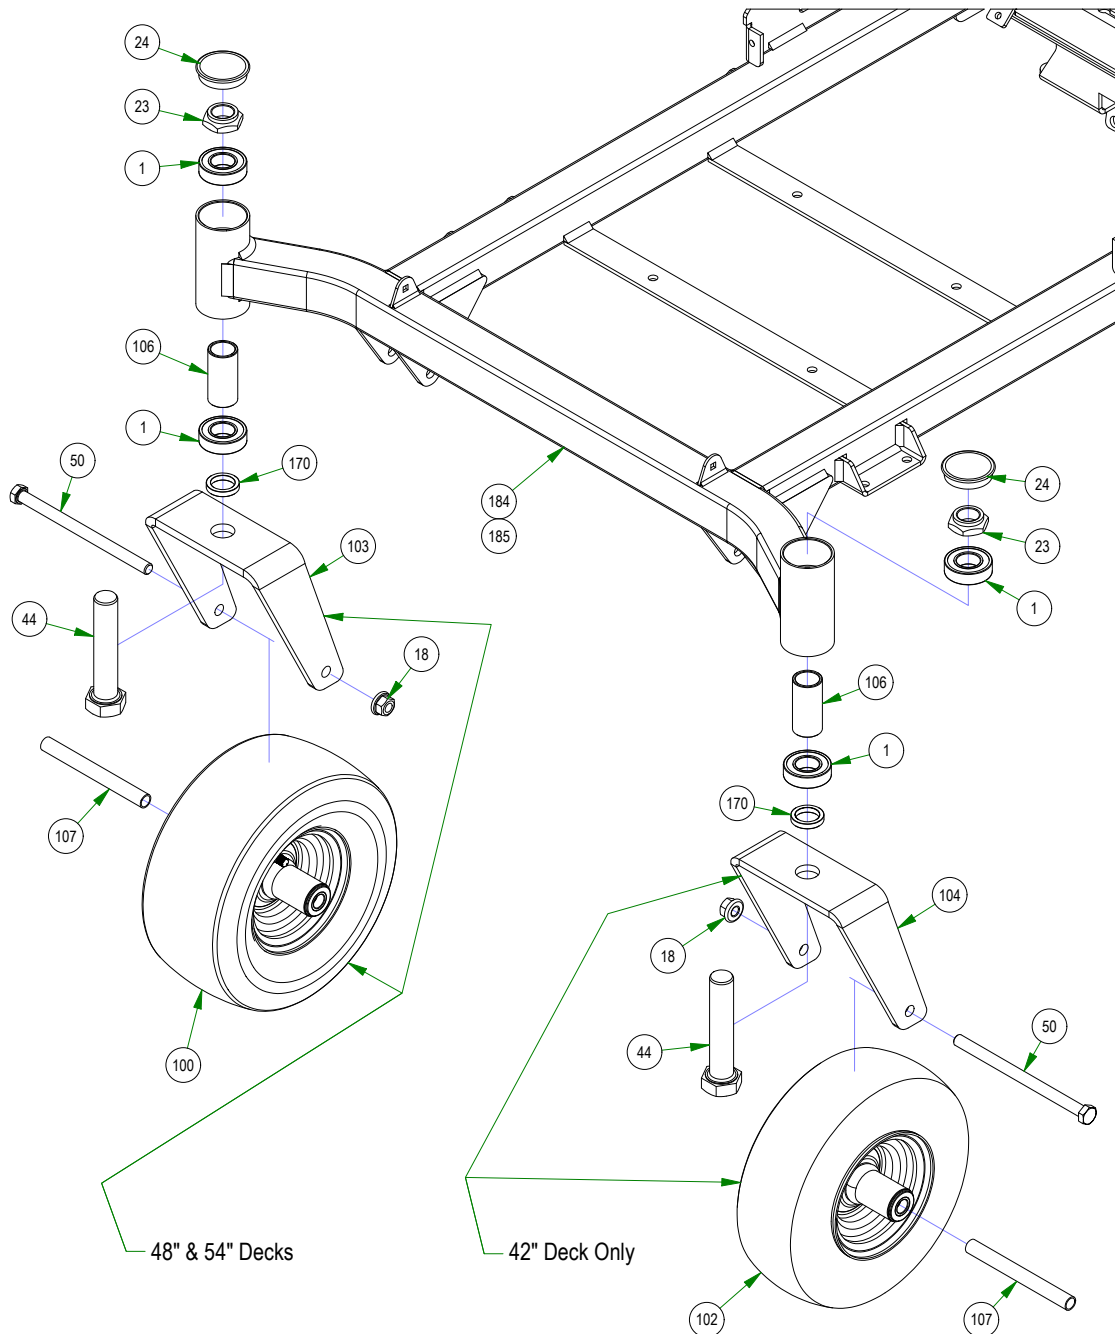

PARTS SECTION: FRONT FORK

Parts List				Parts List			
ITEM	QTY	PART NUMBER	DESCRIPTION	ITEM	QTY	PART NUMBER	DESCRIPTION
1	4	010-1050-00	1641 BEARING W/2 CONTACT RUBBER SEALS	103	2	023-0002-00	2017 MZ Front fork
18	2	013-8050-00	1/2-13 NYLON INSERT FLANGE LOCKNUT ZINC	104	2	023-0005-00	MZ Front Fork (42" ONLY)
23	2	013-9004-00	1"-14 NYLON INSERT JAM LOCKNUT ZINC	106	2	025-0003-00	2016 Front Bearing Spacer
24	2	014-2025-00	2017 Bearing Cover	107	2	025-0008-00	Front Wheel Spanner
44	2	018-0005-00	1"-14 X 5 HEX CAP SCREW (GR.8) ZINC YELLOW	170	2	058-1000-00	1.02 ID X 1.38 OD X .250 THK SPACER ZINC
50	2	018-0035-00	1/2-13 X 7-1/2 HEX CAP SCREW (GR.5) ZINC	184	1	070-2300-00	2023 MZ 42-48 Frame - Painted
100	2	022-8049-22	11x6.00-5 Front Assembly - Black Wheel	185	1	070-2301-00	2023 MZ-Avenger 54-60 Frame - Painted
102	2	022-8051-22	11 x 4.00 - 5 Front Tire Assembly (Black)