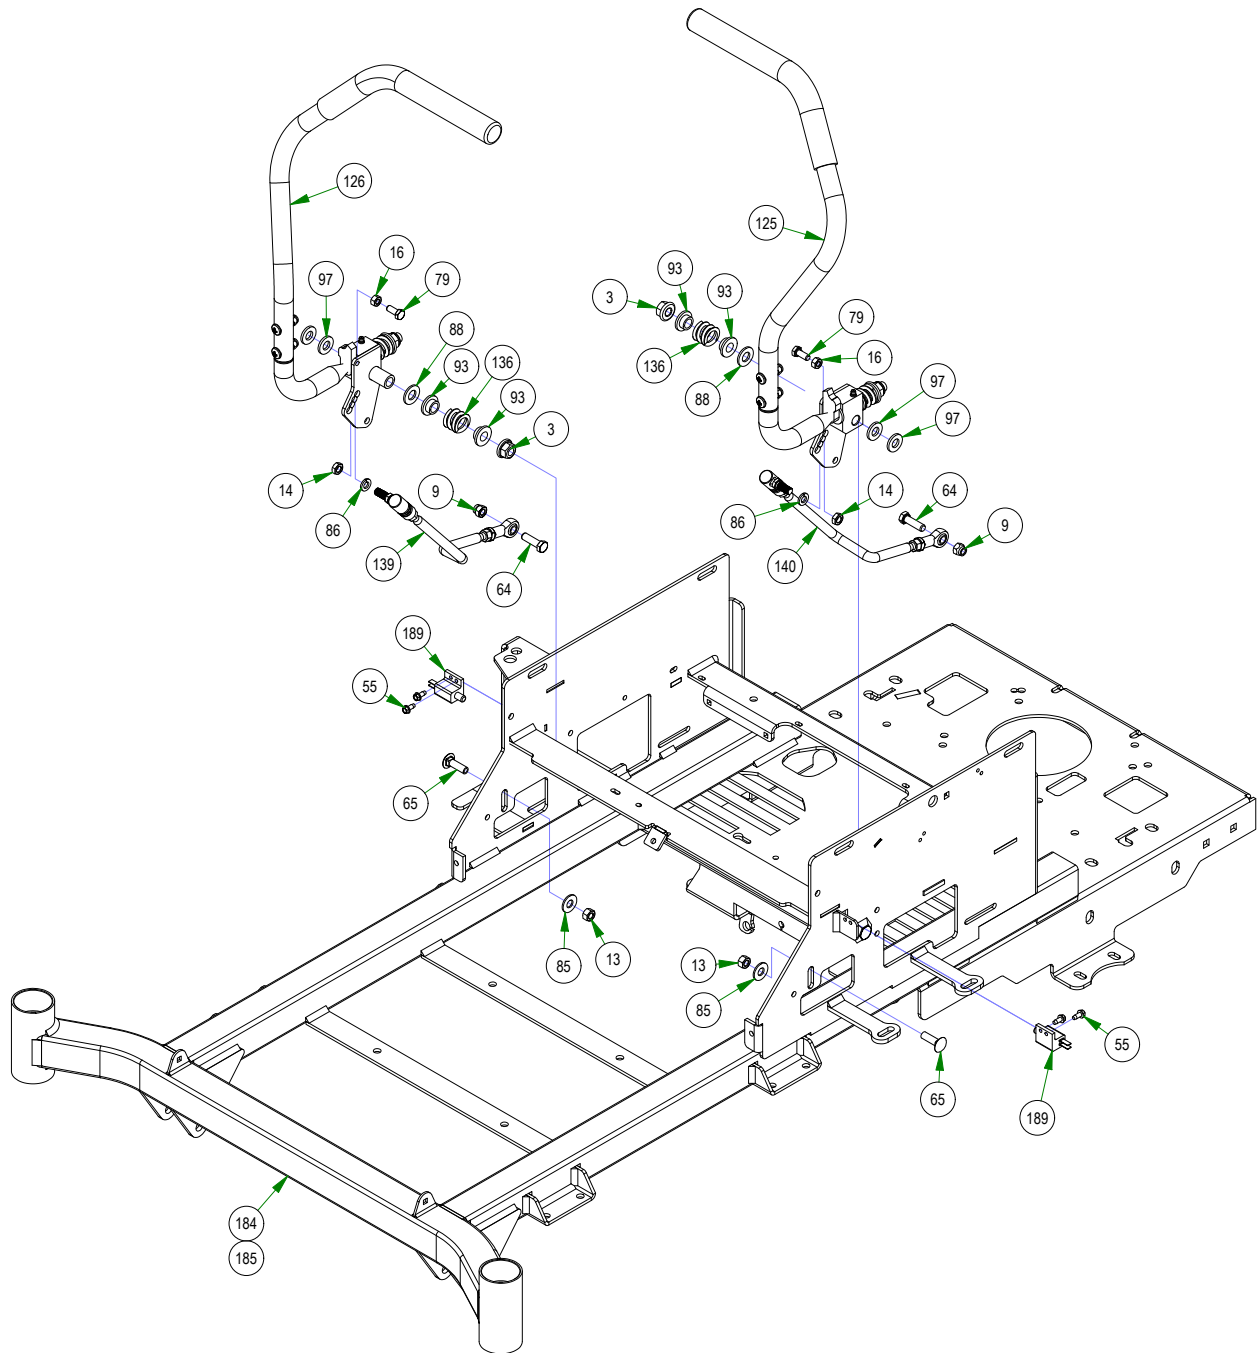

BAD BOY MOWERS

PARTS SECTION: DRIVE ARMS

PARTS SECTION: DRIVE ARMS

Parts List				Parts List			
ITEM	QTY	PART NUMBER	DESCRIPTION	ITEM	QTY	PART NUMBER	DESCRIPTION
3	2	013-0010-00	1/2-13 HEX FLANGE AUTO OVAL LOCKNUT (GR.F) ZINC/WAX	88	2	019-5702-00	1/2 SAE FLAT WASHER (1-1/16" OD) GR.8 ZINC YELLOW
9	2	013-5041-00	3/8-16 NYLON INSERT LOCKNUT ZINC	93	4	019-8027-00	.525 ID SHOULDER WASHER NYLON
13	2	013-6014-00	3/8-16 HEX NUT ZINC	97	4	019-8054-00	.505 ID X 1.000 OD X .125 THICK FLAT WASHER NYLON
14	2	013-6051-00	3/8-24 HEX NUT ZINC YELLOW	125	1	031-0017-02	2017 MZ Magnum LH Steering Arm
16	2	013-8043-00	5/16-18 HEX NUT ZINC	126	1	031-0018-02	2017 MZ Magnum RH Steering Arm
55	4	018-1080-00	12-24 X 1/2 HEX WASHER UNLSOT F TCS ZINC	136	2	034-8025-00	Drive Lever Spring
64	2	018-5040-00	3/8-16 X 1-1/4 HEX CAP SCREW (GR.5) ZINC	139	1	035-5450-00	Push Rod-Right
65	2	018-5043-00	3/8-16 X 1-1/4 CARRIAGE BOLT ZINC	140	1	035-5451-00	Push Rod-Left
79	2	018-8063-00	5/16-18 X 3/4 HEX CAP SCREW (GR.5) ZINC	184	1	070-2300-00	2023 MZ 42-48 Frame - Painted
85	2	019-5029-00	3/8 FLAT WASHER USS (1" OD) ZINC	185	1	070-2301-00	2023 MZ-Avenger 54-60 Frame - Painted
86	2	019-5037-00	3/8 SPLIT LOCKWASHER ZINC	189	2	077-8073-00	Safety Switch