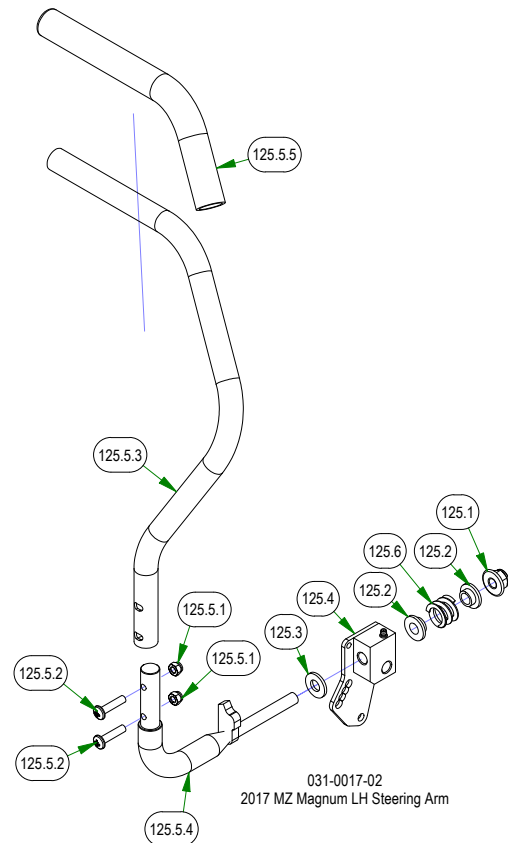

Parts List				Parts List			
ITEM	QTY	PART NUMBER	DESCRIPTION	ITEM	QTY	PART NUMBER	DESCRIPTION
125	1	031-0017-02	2017 MZ Magnum LH Steering Arm	126.5	1	031-8851-70	ZT Steering Arm-Right
125.1	1	013-8050-00	1/2-13 Nylon Flange Nut	126.5.1	2	013-8047-00	5/16-18 NYL INS L/N ZC
125.2	2	019-8027-00	.515 ID Nylon Shoulder Washer	126.5.2	2	018-2020-18	5/16-18 x 1 3/8" Futton Head Torx Drive Bolt
125.3	1	019-8054-00	.505 Nylon Spacer	126.5.3	1	031-8851-02	ZT Direction Steering Arm (Right)
125.4	1	031-0017-98	2017 Drive Lever Housing - Left	126.5.4	1	031-9025-70	Steering Arm Elbow (Right)
125.5	1	031-8850-70	ZT Steering Arm-Left	126.5.5	1	069-4010-00	Rubber Grip
125.5.1	2	013-8047-00	5/16-18 NYL INS L/N ZC	126.6	1	034-8025-00	Drive Lever Spring
125.5.2	2	018-2020-18	5/16-18 x 1 3/8" Futton Head Torx Drive Bolt	139	1	035-5450-00	Push Rod-Right
125.5.3	1	031-8850-02	ZT Direction Steering Arm (Left)	139.1	2	013-6051-00	3/8" Fine Threaded Jam Nut
125.5.4	1	031-9020-70	Steering Arm Elbow (Left)	139.2	1	035-5450-01	Push Rod - Right (Rod Only)
125.5.5	1	069-4010-00	Rubber Grip	139.3	1	048-3000-00	Spherical Rod End - Outlaw
125.6	1	034-8025-00	Drive Lever Spring	139.4	1	099-2009-00	Quick Release Ball Joint
126	1	031-0018-02	2017 MZ Magnum RH Steering Arm	140	1	035-5451-00	Push Rod-Left
126.1	1	013-8050-00	1/2-13 Nylon Flange Nut	140.1	2	013-6051-00	3/8" Fine Threaded Jam Nut
126.2	2	019-8027-00	.515 ID Nylon Shoulder Washer	140.2	1	035-5451-01	Push Rod LH (Rod Only)
126.3	1	019-8054-00	.505 Nylon Spacer	140.3	1	048-3000-00	Spherical Rod End - Outlaw
126.4	1	031-0018-98	2017 Drive Lever Housing - Right	140.4	1	099-2009-00	Quick Release Ball Joint