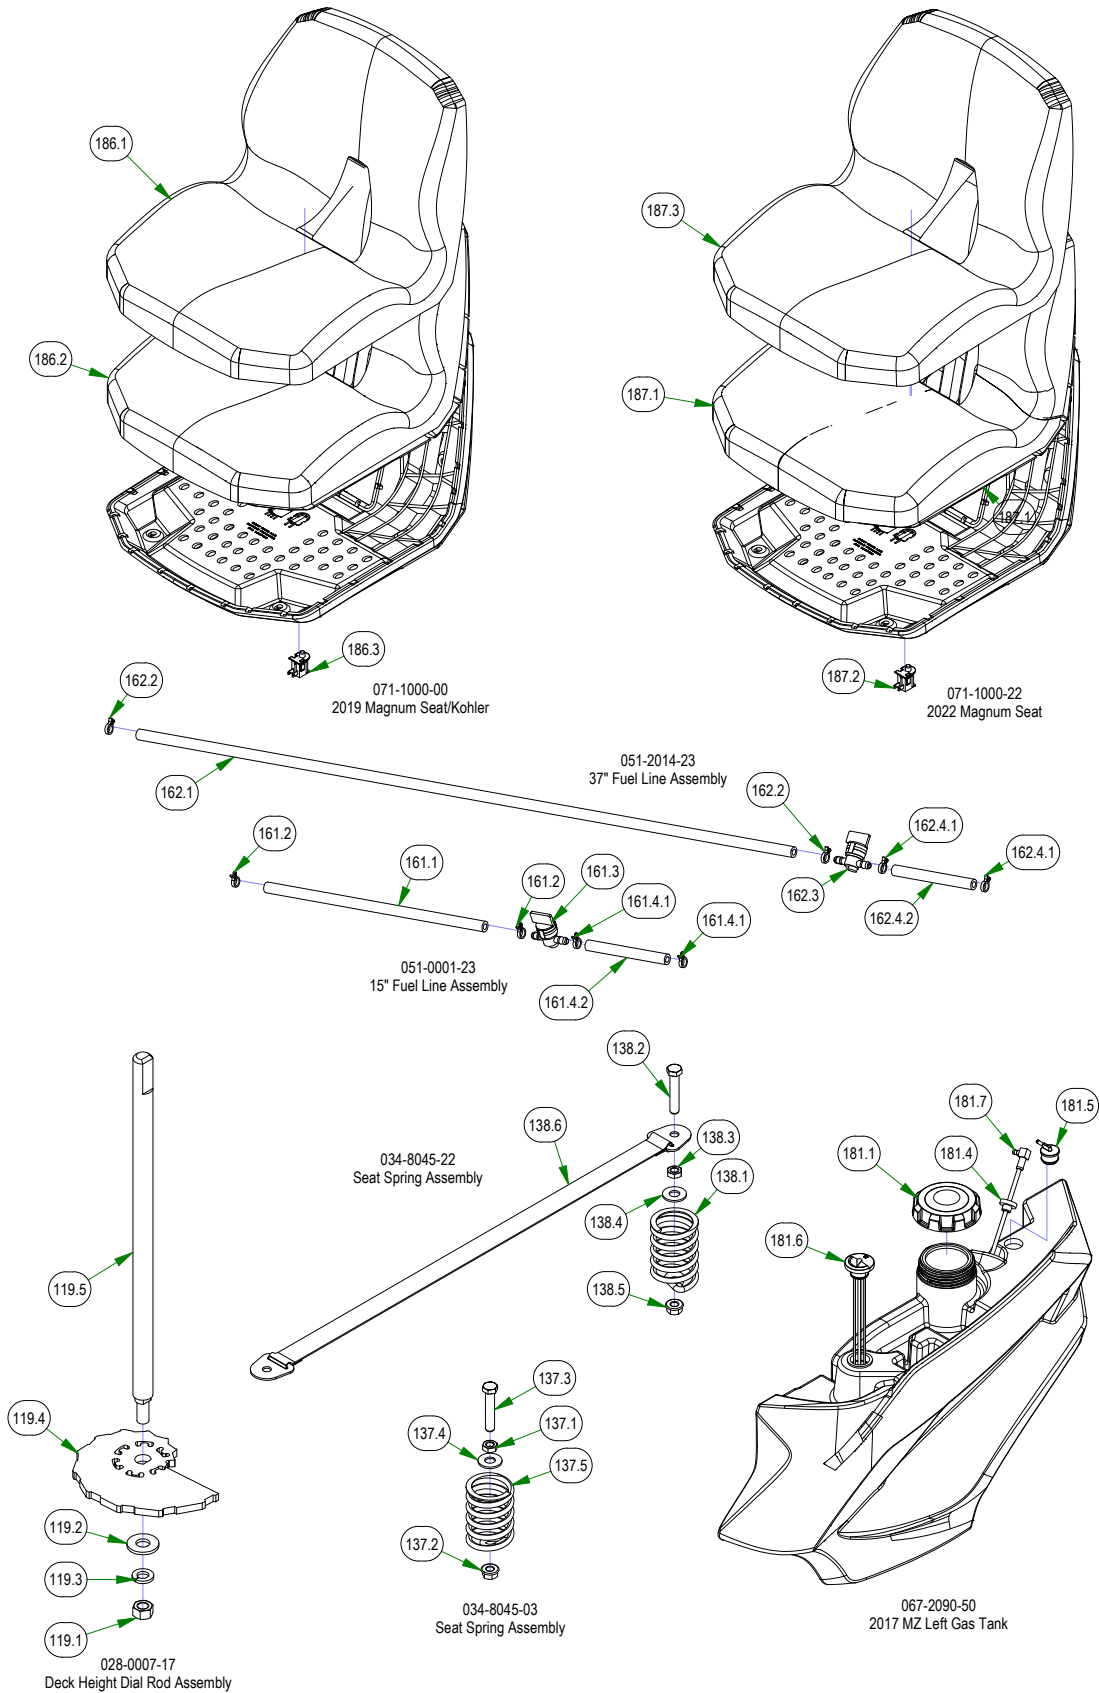

BAD BOY MOWERS

PARTS SECTION: FRAME SUB ASSEMBLIES

PARTS SECTION: FRAME SUB ASSEMBLIES

Parts List				Parts List			
ITEM	QTY	PART NUMBER	DESCRIPTION	ITEM	QTY	PART NUMBER	DESCRIPTION
119	1	028-0007-17	Deck Height Dial Rod Assembly	161.4.1	2	072-8069-00	1/4 Fuel Hose Clamp
119.1	1	013-6051-00	3/8" Fine Threaded Jam Nut	161.4.2	1	051-8067-00	4" 1/4 Fuel Line
119.2	1	019-5029-00	3/8" Flat Washer	162	1	051-2014-23	37" Fuel Line Assembly
119.3	1	019-5037-00	3/8" Lock Washer	162.1	1	051-2014-01	37" 1/4 Fuel Line
119.4	1	026-1100-00	2017 MZ/ZT Cam Plate	162.2	2	072-8069-00	1/4 Fuel Hose Clamp
119.5	1	028-0007-00	2017 Deck Height Dial Rod MZ	162.3	1	067-6057-00	2 Way Fuel Shut-Off Valve
137	1	034-8045-03	Seat Spring Assembly	162.4	1	051-2014-04	Fuel Line 4" Section with Clamps
137.1	1	013-0017-00	3/8-16 Half Jam Nut	162.4.1	2	072-8069-00	1/4 Fuel Hose Clamp
137.2	1	013-5201-00	3/8-16 HEX SERRATED FLANGE NUT HARD/ZINC	162.4.2	1	051-8067-00	4" 1/4 Fuel Line
137.3	1	018-3000-00	3/8-16 X 2 HEX CAP SCREW (GR.5) ZINC	181	1	067-2090-50	2017 MZ Left Gas Tank
137.4	1	019-5029-00	3/8 FLAT WASHER USS (1" OD) ZINC	181.1	1	066-8083-00	Fuel Cap
137.5	1	034-8045-00	Seat Spring	181.4	1	067-6080-00	Pick-Up Grommet
138	1	034-8045-22	Seat Spring Assembly	181.5	1	067-6070-00	Rollover Valve W/Grommet
138.1	1	034-8045-00	Seat Spring	181.6	1	067-4090-00	Fuel Gauge w/Grommet
138.2	1	018-3000-00	3/8-16 X 2 HEX CAP SCREW (GR.5) ZINC	181.7	1	067-0011-00	Pick-Up
138.3	1	013-0017-00	3/8-16 Half Jam Nut	186	1	071-1000-00	2019 Magnum Seat/Kohler
138.4	1	019-5029-00	3/8 FLAT WASHER USS (1" OD) ZINC	186.1	1	071-1001-00	Seat Cover for 071-1000-00
138.5	1	013-5201-00	3/8-16 HEX SERRATED FLANGE NUT HARD/ZINC	186.2	1	071-1002-00	Seat Foam for 071-1000-00
138.6	1	064-8083-00	Seat Strap with Buckles	186.3	1	071-1004-00	SeatSwitch for 071-1000-00/071-1000-22/071-2100-22
161	1	051-0001-23	15" Fuel Line Assembly	187	1	071-1000-22	2022 Magnum Seat
161.1	1	051-8067-00	11" 1/4 Fuel Line	187.1	1	071-1003-00	SK120 Seat Foam for 071-1000-22
161.2	2	072-8069-00	1/4 Fuel Hose Clamp	187.2	1	071-1004-00	SeatSwitch for 071-1000-00/071-1000-22/071-2100-22
161.3	1	067-6057-00	2 Way Fuel Shut-Off Valve	187.3	1	071-1005-00	Bad Boy SK120 Cover with Logo for 071-1000-22
161.4	1	051-2014-04	Fuel Line 4" Section with Clamps