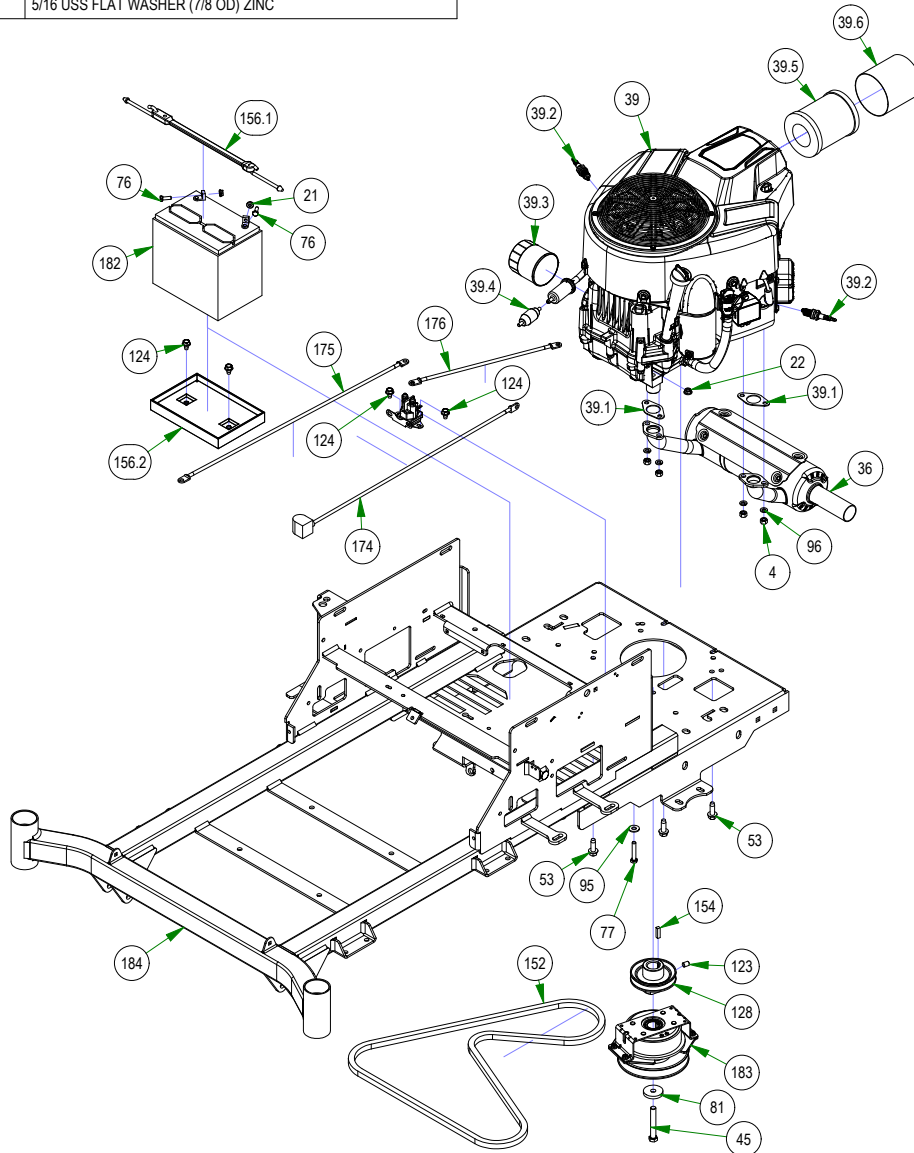

Parts List				Parts List			
ITEM	QTY	PART NUMBER	DESCRIPTION	ITEM	QTY	PART NUMBER	DESCRIPTION
4	4	013-0075-00	M8-1.25 DIN 934 HEX NUT (CL.8) ZINC	96	4	019-8051-00	5/16 SPLIT LOCKWASHER ZINC
21	2	013-9001-00	1/4-20 HEX SERRATED FLANGE NUT HARD/ZINC	123	1	030-6029-00	3/8-16 X 1/2 SOCKET SET SCREW (CUP PT) PLAIN
22	1	013-9002-00	5/16-18 HEX SERRATED FLANGE NUT HARD/ZINC	124	4	030-7044-00	5/16-18 X 1/2 HWH unslot (F) tcs zinc
36	1	015-0057-00	2017 Compact Outlaw Exhaust 810 Vanguard	128	1	033-2010-00	3-3/4" Motor Pulley
39	1	015-0510-00	Vanguard 25hp CXi with out Oil Filter ZT Elite	152	1	041-6400-00	Pump Belt
39.1	2	015-0077-01	Exhaust Gasket	154	1	042-6030-00	1/4 X 1 SQ MACHINERY KEY 1018 STL PLN
39.2	2	015-8000-00	Spark Plug	156	1	043-8930-98	2023 Battery Hold Down Assembly Strap
39.3	1	063-8018-00	Oil Filter	156.1	1	043-8930-00	2023 Rubber Battery Hold Down Strap
39.4	1	063-6000-00	Universal Inline Fuel Filter	156.2	1	043-8931-00	Battery Tray
39.5	1	063-1005-00	Air Filter for Vanguard CXi Engine	174	1	064-0030-00	24 inch Black Cable - MZ/ZT
39.6	1	063-1000-00	pre-Cleaner for Vanguard CXi Engine	175	1	064-5300-00	24" Red Battery Cable
45	1	018-0007-21	7/16-20x3" Hex Bolt GR 8 W/ Patch	176	1	064-5301-00	12 in red battery cable
53	3	018-1075-00	3/8-16 X 1-1/8 HEX WASHER UNSLOT SERRATED (TRI-LOB) TRS ZINC YELLOW	182	1	068-8049-00	SP-35 Battery
76	2	018-8052-00	1/4-20 X 3/4 HEX CAP SCREW (GR.5) ZINC	183	1	070-0055-00	Clutch
77	1	018-8059-00	5/16-18 X 1-3/4 HEX CAP SCREW (GR.5) ZINC	184	1	070-2300-00	2023 MZ 42-48 Frame - Painted
81	1	019-0010-00	CLUTCH WASHER	185	1	070-2301-00	2023 MZ-Avenger 54-60 Frame - Painted
95	1	019-8044-00	5/16 USS FLAT WASHER (7/8 OD) ZINC	216	1	108-0001-00	Solenoid