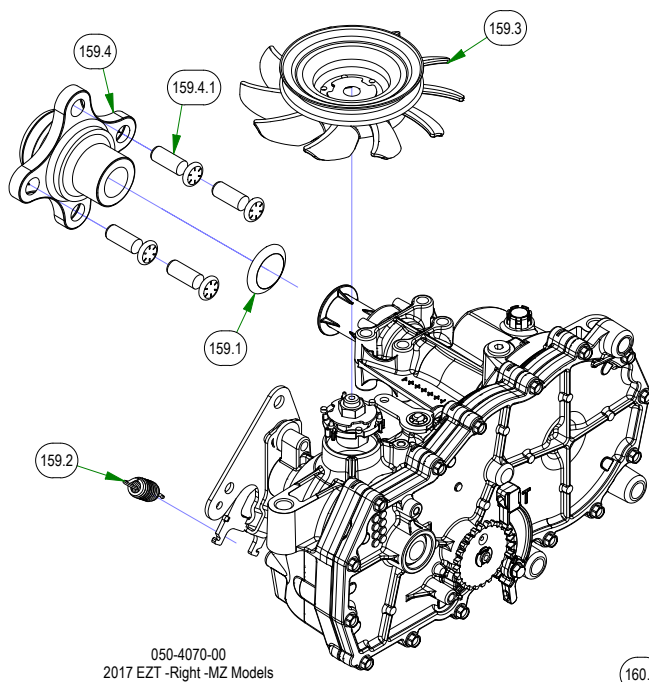

# PARTS SECTION: FRONT FORK

Parts List				Parts List			
ITEM	QTY	PART NUMBER	DESCRIPTION	ITEM	QTY	PART NUMBER	DESCRIPTION
1	4	010-1050-00	1641 BEARING W/2 CONTACT RUBBER SEALS	103	2	023-0002-00	2017 MZ Front fork
18	2	013-8050-00	1/2-13 NYLON INSERT FLANGE LOCKNUT ZINC	104	2	023-0005-00	MZ Front Fork (42" ONLY)
23	2	013-9004-00	1"-14 NYLON INSERT JAM LOCKNUT ZINC	106	2	025-0003-00	2016 Front Bearing Spacer
24	2	014-2025-00	2017 Bearing Cover	107	2	025-0008-00	Front Wheel Spanner
44	2	018-0005-00	1"-14 X 5 HEX CAP SCREW (GR.8) ZINC YELLOW	170	2	058-1000-00	1.02 ID X 1.38 OD X .250 THK SPACER ZINC
50	2	018-0035-00	1/2-13 X 7-1/2 HEX CAP SCREW (GR.5) ZINC	184	1	070-2300-00	2023 MZ 42-48 Frame - Painted
100	2	022-8049-22	11x6.00-5 Front Assembly - Black Wheel	185	1	070-2301-00	2023 MZ-Avenger 54-60 Frame - Painted
102	2	022-8051-22	11 x 4.00 - 5 Front Tire Assembly (Black)				

# PARTS SECTION: TRANSAXLES SUB ASSEMBLIES

Parts List				Parts List			
ITEM	QTY	PART NUMBER	DESCRIPTION	ITEM	QTY	PART NUMBER	DESCRIPTION
145	1	039-0035-01	2017 MZ/Magnum Brake Plate Assembly	159.4	1	050-2078-00	MZ 4 Bolt Hub Kit
145.1	2	013-5019-00	#10 Nylock Nut	159.4.1	4	050-2012-00	Transaxle Wheel Studs/ Drum Brake Studs
145.2	2	018-5200-00	10-24 X 5/8 BS Button Head Bolt	160	1	050-4071-00	2017 EZT -Left -MZ Models
145.3	1	039-0035-00	2017 MZ Brake Lock Bracket	160.1	1	015-8003-00	MZ Seal & Retainer Kit
145.4	1	077-8073-00	Safety Switch	160.2	1	034-9080-00	Gold Transaxle Spring
159	1	050-4070-00	2017 EZT -Right -MZ Models	160.3	1	050-2075-00	Fan/Pulley Kit for ZT / 2017 MZ
159.1	1	015-8003-00	MZ Seal & Retainer Kit	160.4	1	050-2078-00	MZ 4 Bolt Hub Kit
159.2	1	034-9080-00	Gold Transaxle Spring	160.4.1	4	050-2012-00	Transaxle Wheel Studs/ Drum Brake Studs
159.3	1	050-2075-00	Fan/Pulley Kit for ZT / 2017 MZ				