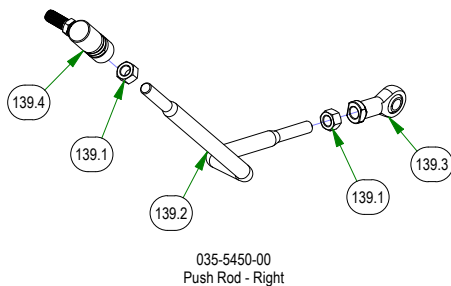

Parts List				Parts List			
ITEM	QTY	PART NUMBER	DESCRIPTION	ITEM	QTY	PART NUMBER	DESCRIPTION
125	1	031-0017-02	2017 MZ Magnum LH Steering Arm	126.5	1	031-8851-70	ZT Steering Arm-Right
125.1	1	013-8050-00	1/2-13 Nylon Flange Nut	126.5.1	2	013-8047-00	5/16-18 NYL INS L/N ZC
125.2	2	019-8027-00	.515 ID Nylon Shoulder Washer	126.5.2	2	018-2020-18	5/16-18 x 1 3/8" Futton Head Torx Drive Bolt
125.3	1	019-8054-00	.505 Nylon Spacer	126.5.3	1	031-8851-02	ZT Direction Steering Arm (Right)
125.4	1	031-0017-98	2017 Drive Lever Housing - Left	126.5.4	1	031-9025-70	Steering Arm Elbow (Right)
125.5	1	031-8850-70	ZT Steering Arm-Left	126.5.5	1	069-4010-00	Rubber Grip
125.5.1	2	013-8047-00	5/16-18 NYL INS L/N ZC	126.6	1	034-8025-00	Drive Lever Spring
125.5.2	2	018-2020-18	5/16-18 x 1 3/8" Futton Head Torx Drive Bolt	139	1	035-5450-00	Push Rod-Right
125.5.3	1	031-8850-02	ZT Direction Steering Arm (Left)	139.1	2	013-6051-00	3/8" Fine Threaded Jam Nut
125.5.4	1	031-9020-70	Steering Arm Elbow (Left)	139.2	1	035-5450-01	Push Rod - Right (Rod Only)
125.5.5	1	069-4010-00	Rubber Grip	139.3	1	048-3000-00	Spherical Rod End - Outlaw
125.6	1	034-8025-00	Drive Lever Spring	139.4	1	099-2009-00	Quick Release Ball Joint
126	1	031-0018-02	2017 MZ Magnum RH Steering Arm	140	1	035-5451-00	Push Rod-Left
126.1	1	013-8050-00	1/2-13 Nylon Flange Nut	140.1	2	013-6051-00	3/8" Fine Threaded Jam Nut
126.2	2	019-8027-00	.515 ID Nylon Shoulder Washer	140.2	1	035-5451-01	Push Rod LH (Rod Only)
126.3	1	019-8054-00	.505 Nylon Spacer	140.3	1	048-3000-00	Spherical Rod End - Outlaw
126.4	1	031-0018-98	2017 Drive Lever Housing - Right	140.4	1	099-2009-00	Quick Release Ball Joint