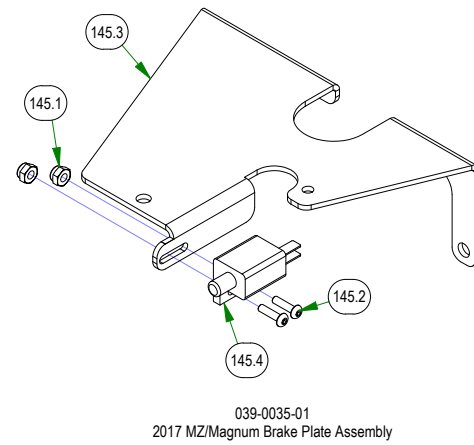

BAD BOY MOWERS

PARTS SECTION: TRANSAXLES SUB ASSEMBLIES

Parts List				Parts List			
ITEM	QTY	PART NUMBER	DESCRIPTION	ITEM	QTY	PART NUMBER	DESCRIPTION
145	1	039-0035-01	2017 MZ/Magnum Brake Plate Assembly	159.4	1	050-2078-00	MZ 4 Bolt Hub Kit
145.1	2	013-5019-00	#10 Nylock Nut	159.4.1	4	050-2012-00	Transaxle Wheel Studs/ Drum Brake Studs
145.2	2	018-5200-00	10-24 X 5/8 BS Button Head Bolt	160	1	050-4071-00	2017 EZT -Left -MZ Models
145.3	1	039-0035-00	2017 MZ Brake Lock Bracket	160.1	1	015-8003-00	MZ Seal & Retainer Kit
145.4	1	077-8073-00	Safety Switch	160.2	1	034-9080-00	Gold Transaxle Spring
159	1	050-4070-00	2017 EZT -Right -MZ Models	160.3	1	050-2075-00	Fan/Pulley Kit for ZT / 2017 MZ
159.1	1	015-8003-00	MZ Seal & Retainer Kit	160.4	1	050-2078-00	MZ 4 Bolt Hub Kit
159.2	1	034-9080-00	Gold Transaxle Spring	160.4.1	4	050-2012-00	Transaxle Wheel Studs/ Drum Brake Studs
159.3	1	050-2075-00	Fan/Pulley Kit for ZT / 2017 MZ