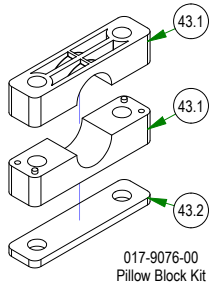

BAD BOY MOWERS

PARTS SECTION: FRAME SUB ASSEMBLIES