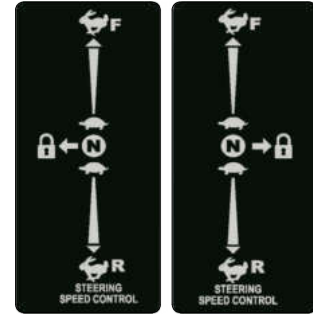

# PARTS SECTION: DECALS

091-4072-00  
2023 MZ/Magnum/ZT/Maverick Control Panel Decal

091-0339-18  
2018 MZ/Magnum/ZT/MAV/Comp Out Brake Decal

091-0214-00  
2018 LH/RH Steering Control Decal Roll

091-4063-00  
Flying Bulldog Front Bumper Decal