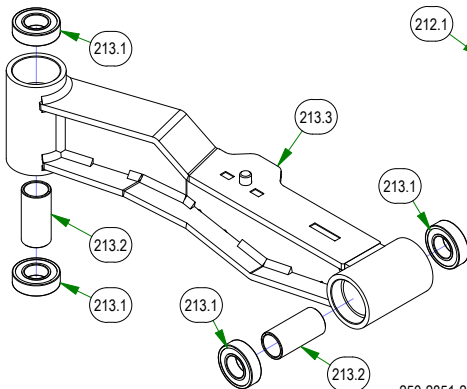

# PARTS SECTION: FRAME SUB ASSEMBLIES

079-3470-21  
2021 Maverick Floorboard Assembly

026-0205-22  
2022 Maverick Rear Cover Assembly

250-2801-21  
2021 Maverick LH Front Suspension  
Arm Assy (48", 54" & 60")