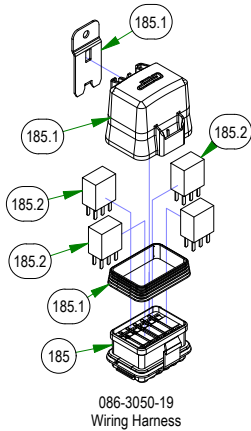

BAD BOY MOWERS

PARTS SECTION: FRAME SUB ASSEMBLIES

BAD BOY MOWERS

PARTS SECTION: FRAME SUB ASSEMBLIES