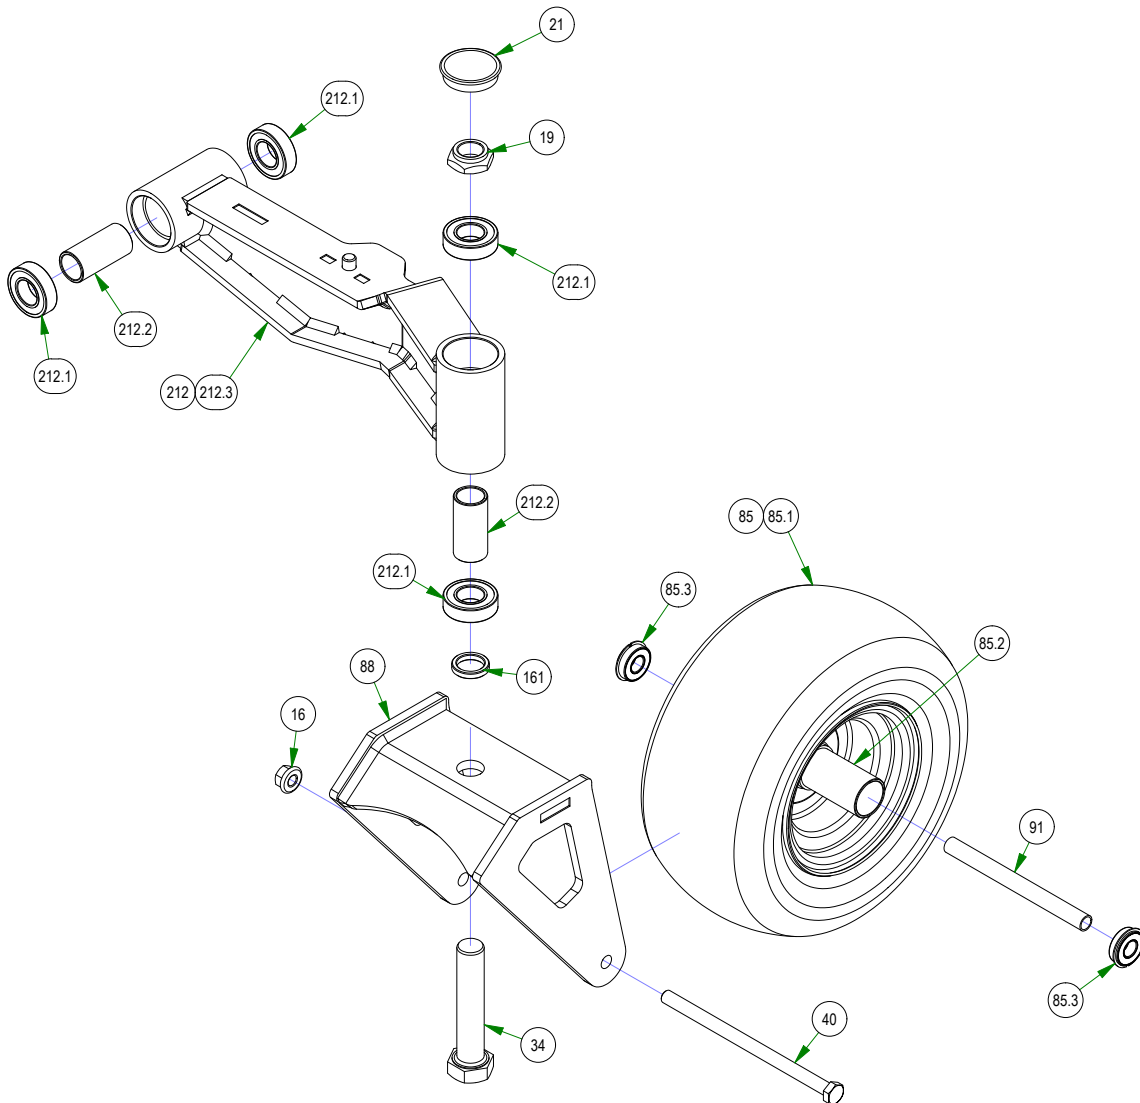

BAD BOY MOWERS

PARTS SECTION: FRONT FORK

Parts List				Parts List			
ITEM	QTY	PART NUMBER	DESCRIPTION	ITEM	QTY	PART NUMBER	DESCRIPTION
16	1	013-8050-00	1/2-13 NYLON INSERT FLANGE LOCKNUT ZINC	85.3	2	022-7009-00	Ball Bearing w/Retainer, 99502H-NR, .625 Bore x 1.375 OD x .4375 Width
19	1	013-9004-00	1"-14 NYLON INSERT JAM LOCKNUT ZINC	88	1	023-1010-00	2019 Stand-on Front Fork Weldment
21	1	014-2025-00	2017 Bearing Cover	91	1	025-5202-00	Front Wheel Spanner
34	1	018-0005-00	1"-14 X 5 HEX CAP SCREW (GR.8) ZINC YELLOW	161	1	058-1000-00	Spacer, 1x1.375x.25
40	1	018-0040-00	1/2-13 X 8-1/2 HEX CAP SCREW (GR.5) ZINC	212	1	250-2801-21	2021 Maverick LH Front Suspension Arm Assy (48", 54" & 60")
85	1	022-2017-00	13x6.5-6 Black Tire and Wheel Assembly	212.1	4	010-1050-00	1641 BEARING W/2 CONTACT RUBBER SEALS
85.1	1	022-5347-00	13 x 6.50 - 6 Tire	212.2	2	025-0003-00	2016 Front Bearing Spacer
85.2	1	022-7007-00	Front Tire Rim	212.3	1	250-2801-00	2021 Maverick I-Beam Front Arm LH Weldment - Painted