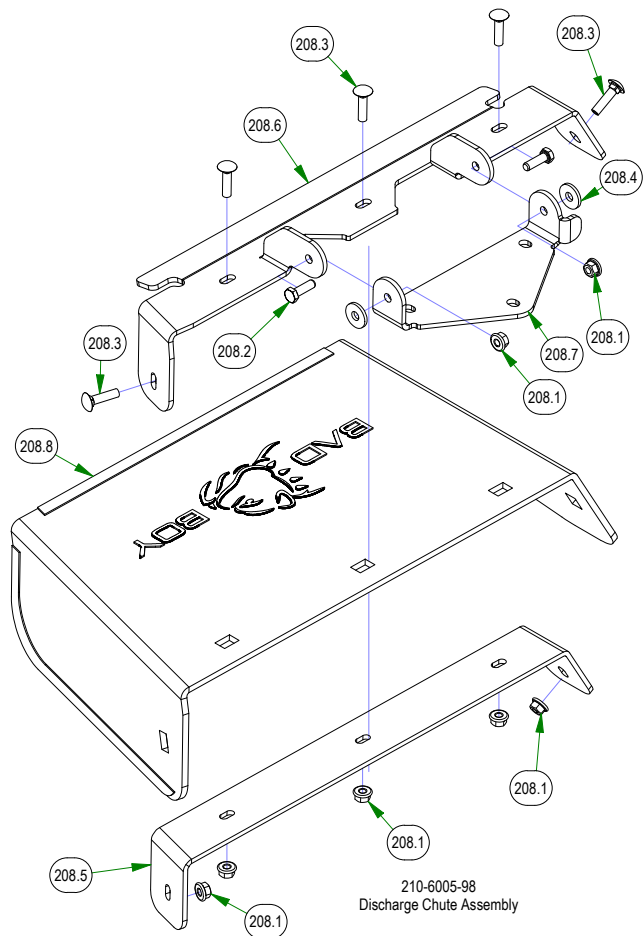

BAD BOY MOWERS

PARTS SECTION: DECK SUB ASSEMBLIES

Parts List				Parts List			
ITEM	QTY	PART NUMBER	DESCRIPTION	ITEM	QTY	PART NUMBER	DESCRIPTION
207	1	210-6005-48	ZT Chute Assembly	208	1	210-6005-98	Discharge Chute Assembly
207.1	7	013-8049-00	5/16-18 NYLON INSERT FLANGE LOCKNUT ZINC	208.1	7	013-8049-00	5/16-18 NYLON INSERT FLANGE LOCKNUT ZINC
207.2	2	018-2007-00	5/16-18 X 1 HEX CAP SCREW (GR.5) ZINC	208.2	2	018-2007-00	5/16-18 X 1 HEX CAP SCREW (GR.5) ZINC
207.3	5	018-4703-00	5/16-18 X 1-1/4 CARRIAGE BOLT ZINC	208.3	5	018-4703-00	5/16-18 X 1-1/4 CARRIAGE BOLT ZINC
207.4	2	019-6042-00	.360 ID X .983 OD X .120 THICK FLAT WASHER NYLON	208.4	2	019-6042-00	.360 ID X .983 OD X .120 THICK FLAT WASHER NYLON
207.5	1	039-4870-00	Discharge Upper Chute Bracket	208.5	1	039-4863-00	60" Discharge Lower Bracket
207.6	1	039-4871-00	Discharge Lower Chute Bracket	208.6	1	039-4864-00	60" Discharge Chute Upper Hanger
207.7	1	206-6017-00	Discharge Chute Hanger (deck mounted)	208.7	1	206-6017-00	Discharge Chute Hanger (deck mounted)
207.8	1	210-6005-00	Rubber Discharge Chute	208.8	1	210-6005-00	Rubber Discharge Chute