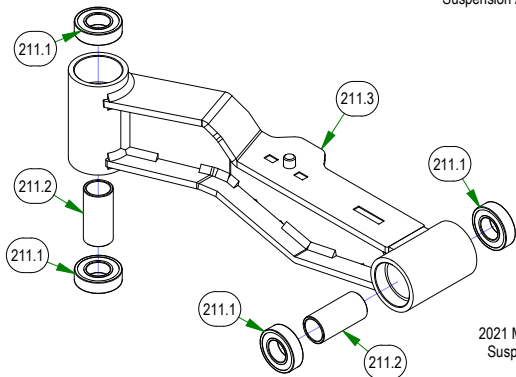

250-2751-21
2021 Maverick RH Short Front
Suspension Arm Assy (48")