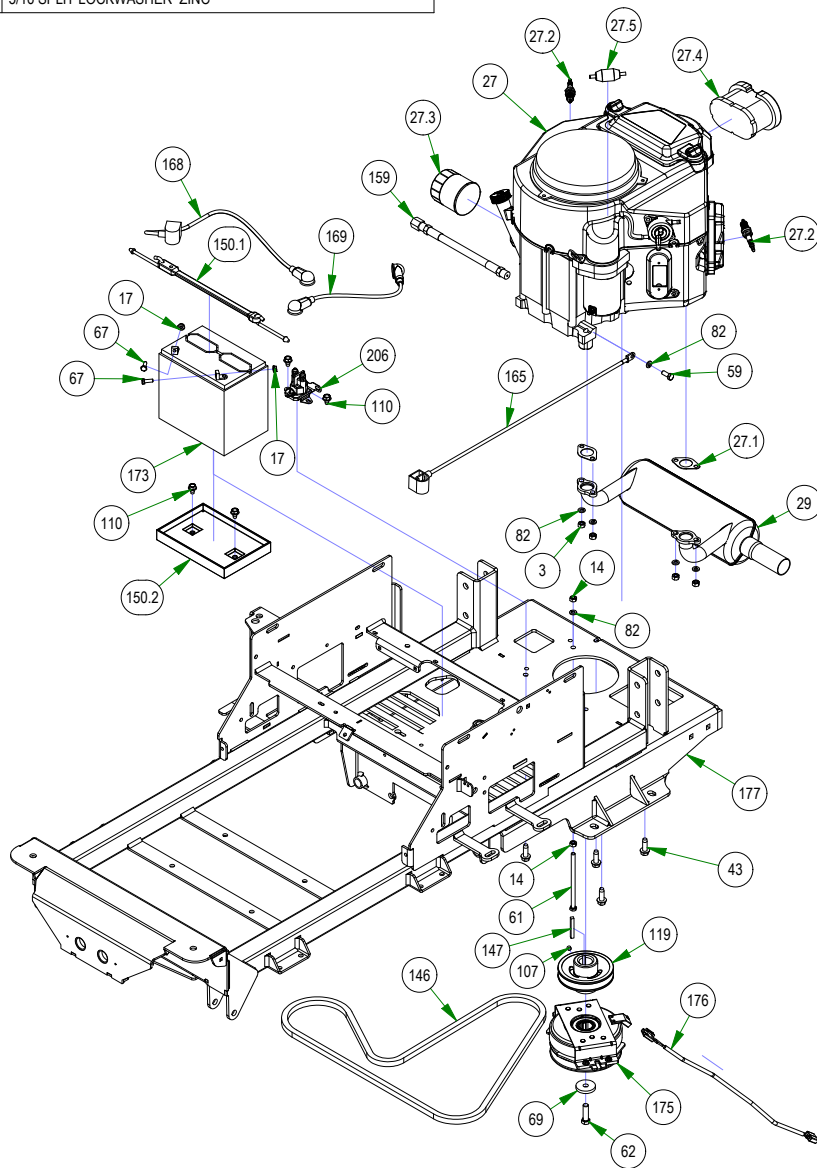

Parts List				Parts List			
ITEM	QTY	PART NUMBER	DESCRIPTION	ITEM	QTY	PART NUMBER	DESCRIPTION
3	4	013-0075-00	M8-1.25 DIN 934 HEX NUT (CL.8) ZINC	107	1	030-0050-00	5/16-24 X 1/4 SOCKET SET SCREW (CUP PT) PLAIN
14	2	013-8043-00	5/16-18 HEX NUT ZINC	110	4	030-7044-00	5/16-18 X 1/2 HWH unslot (F) tcs zinc
17	2	013-9001-00	1/4-20 HEX SERRATED FLANGE NUT HARD/ZINC	119	1	033-5035-00	4 3/4 Motor Pulley
27	1	015-0045-00	FS730V Engine	146	1	041-7400-00	75.8" Pump Belt
27.1	2	015-2709-00	Exhaust Gasket	147	1	042-5020-00	1/4 X 2 SQ MACHINERY KEY 1018 STL PLAIN
27.2	2	015-8001-00	Spark Plug - Kawasaki	150	1	043-8930-98	2023 Battery Hold Down Assembly Strap
27.3	1	063-2096-00	22-26 Kaw Oil Filter FR Engine	150.1	1	043-8930-00	2023 Rubber Battery Hold Down Strap
27.4	1	063-2097-00	Kawasaki Air Filter	150.2	1	043-8931-00	Battery Tray
27.5	1	063-6000-00	Universal Inline Fuel Filter	159	1	051-5404-00	Oil drain Hose
29	1	015-0052-00	Kawasaki Muffler 1251	165	1	064-0030-00	24 inch Black Cable - MZ/ZT
43	4	018-1075-00	3/8-16 X 1-1/8 HEX WASHER UNSLOT SERRATED (TRI-LOB) TRS ZINC YELLOW	168	1	064-5300-00	24" Red Battery Cable
59	1	018-5321-00	M8-1.25 X 20MM DIN 933 HEX TAP BOLT (CL 8.8) ZINC	169	1	064-5301-00	12" Red Battery Cable
61	1	018-5350-00	5/16-18 X 5-1/2 HEX CAP SCREW (GR.5) ZINC	173	1	068-8049-00	SP-35 Battery
62	1	018-5450-21	7/16-20 X 1-1/2 HEX CAP SCREW (GR.8) w/ Patch	175	1	070-0056-00	Clutch
67	2	018-8052-00	1/4-20 X 3/4 HEX CAP SCREW (GR.5) ZINC	176	1	070-2000-00	Clutch Pigtail
69	1	019-0010-00	CLUTCH WASHER	177	1	070-2303-00	2023 Maverick Frame - Painted
82	6	019-8051-00	5/16 SPLIT LOCKWASHER ZINC	206	1	108-0001-00	Solenoid