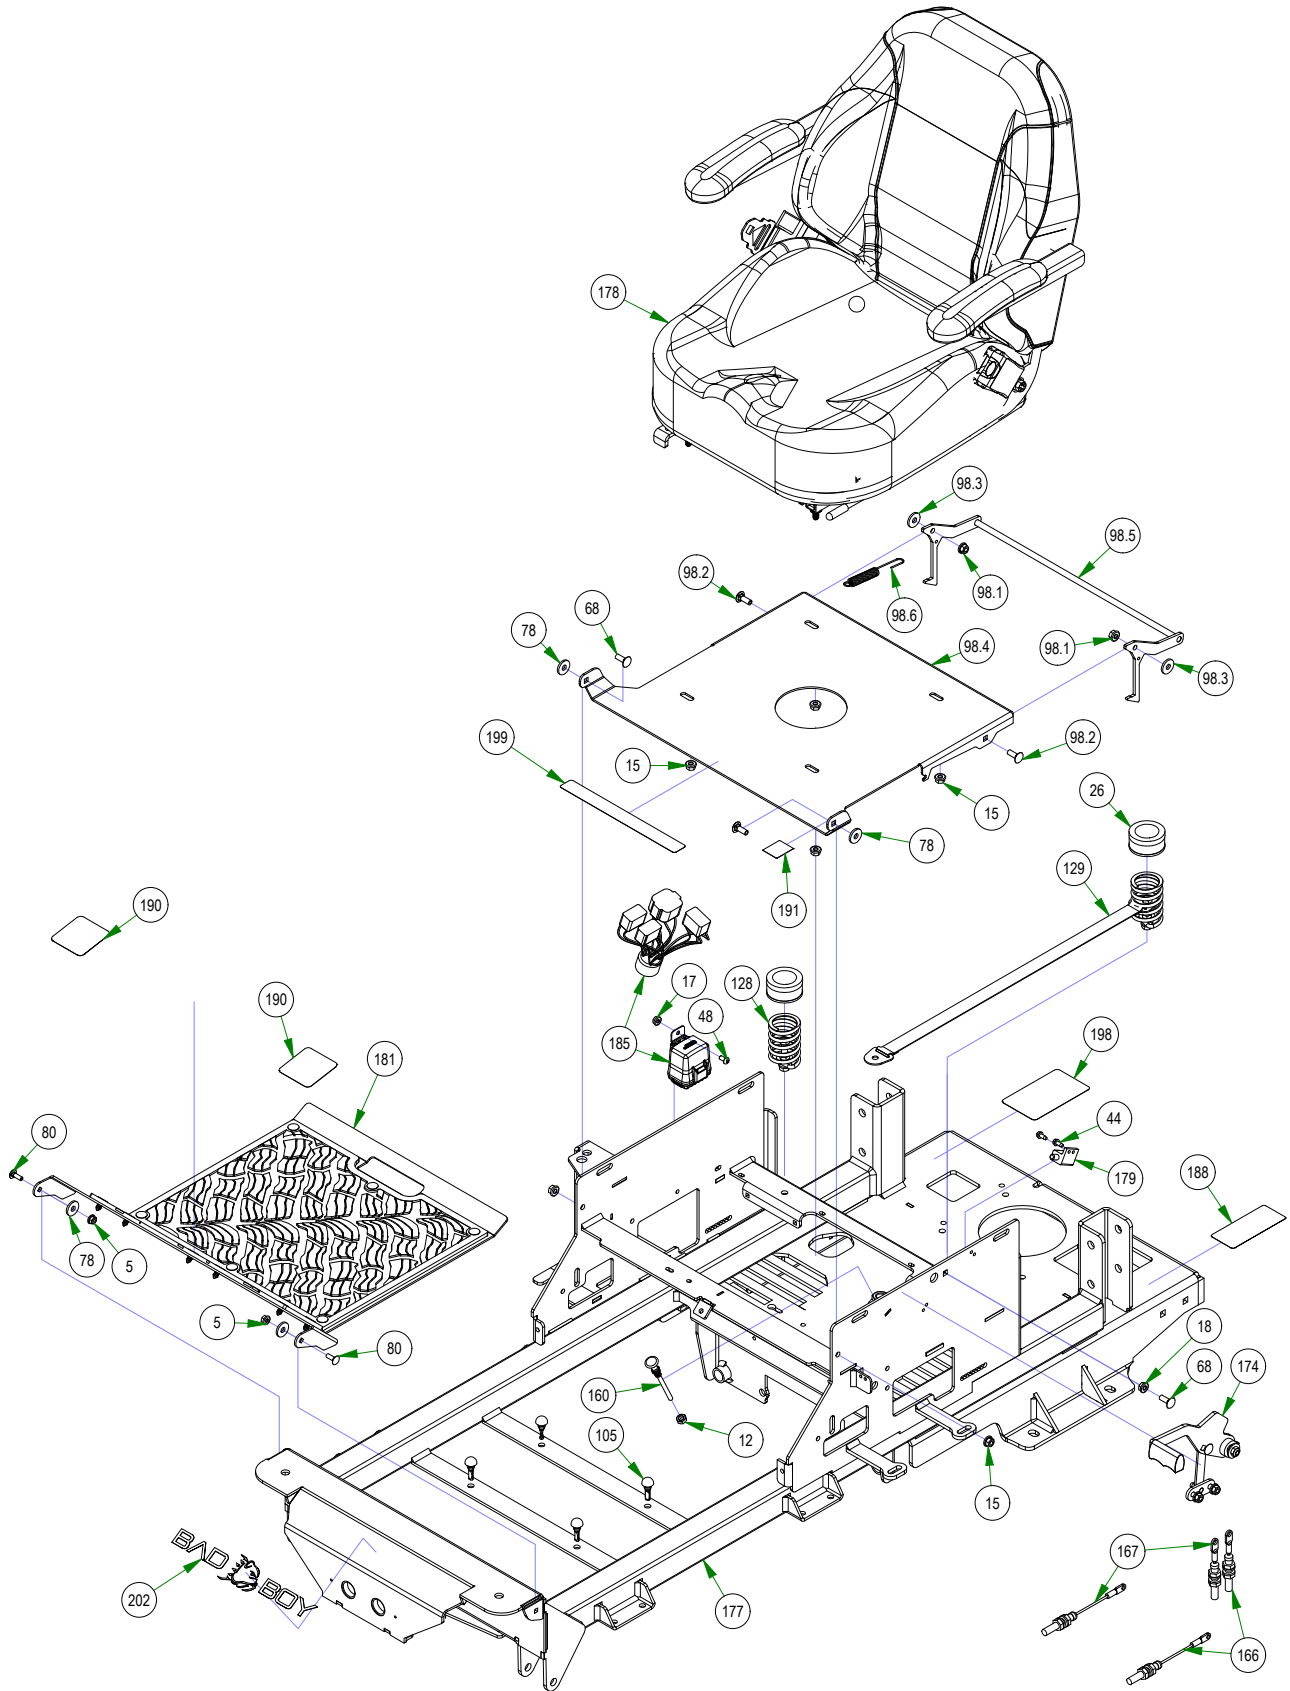

BAD BOY MOWERS

PARTS SECTION: UPPER FRAME

BAD BOY MOWERS

PARTS SECTION: UPPER FRAME

Parts List				Parts List			
ITEM	QTY	PART NUMBER	DESCRIPTION	ITEM	QTY	PART NUMBER	DESCRIPTION
5	2	013-2050-00	1/4-20 NYL INSERT FLANGE LOCKNUT ZINC	105	4	029-4011-00	2023 Floor Board Rubber Bumper
12	1	013-6051-00	3/8-24 HEX NUT ZINC YELLOW	128	1	034-8045-03	Seat Spring Assembly
15	6	013-8049-00	5/16-18 NYLON INSERT FLANGE LOCKNUT ZINC	129	1	034-8045-22	Seat Spring Assembly
17	1	013-9001-00	1/4-20 HEX SERRATED FLANGE NUT HARD/ZINC	160	1	054-8017-00	Choke
18	1	013-9002-00	5/16-18 HEX SERRATED FLANGE NUT HARD/ZINC	166	1	064-3050-21	2021 Load Balanced Brake Cable 1
26	2	014-8047-00	Seat Spring Cap Cover	167	1	064-3051-21	2021 Load Balanced Brake Cable 2
44	2	018-1080-00	12-24 X 1/2 HEX WASHER UNLSOT F TCS ZINC	174	1	069-1051-21	2021 Load Balanced Brake Handle Assembly
48	1	018-2012-00	1/4-20 X 1/2 BUTTON SOCKET CAP SCREW 18-8 STAINLESS STEEL	177	1	070-2303-00	2023 Maverick Frame - Painted
68	3	018-8066-00	5/16-18 X 7/8 CARRIAGE BOLT ZINC	178	1	071-2102-22	2022 Maverick Seat
78	4	019-6042-00	.360 ID X .983 OD X .120 THICK FLAT WASHER NYLON	179	1	077-8073-00	Safety Switch
80	2	019-8040-00	1/4-20 X 3/4 CARRIAGE BOLT (GR.5) ZINC	181	1	079-3470-21	2021 Maverick Floorboard Assembly
97	1	026-0205-22	2022 Maverick Rear Cover Assembly	185	1	086-3050-19	Wiring Harness
98	1	026-1016-21	MAVERICK/COMPACT OUTLAW SEAT PLATE ASSEMBLY	188	1	091-0015-23	2023 EPA Build Date Punch Decal
98.1	2	013-8049-00	5/16-18 NYLON INSERT FLANGE LOCKNUT ZINC	190	1	091-0021-00	2018 Maverick/2021 ZT Anti-Skid Steering Control Decals
98.2	2	018-8066-00	5/16-18 X 7/8 CARRIAGE BOLT ZINC	191	1	091-0339-18	2018 MZ/Magnum/ZT/MAV/Comp Out Brake Decal
98.3	2	019-6042-00	.360 ID X .983 OD X .120 THICK FLAT WASHER NYLON	198	1	091-3017-50	Maverick Pump Belt Decal
98.4	1	026-1016-00	Seat Plate 2016	199	1	091-3150-00	Outlaw Warning Decal
98.5	1	028-0090-00	Seat Latch Rod Assembly	202	1	091-4063-00	Flying Bulldog Front Bumper Decal
98.6	1	034-1025-00	Brake Spring