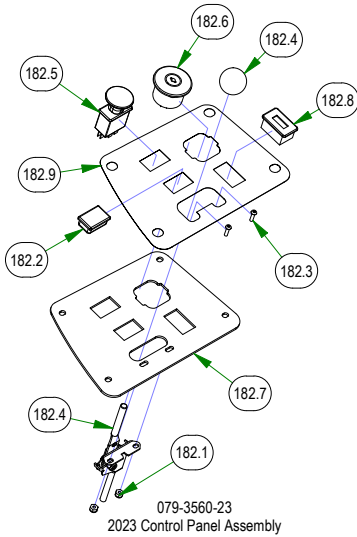

BAD BOY MOWERS

PARTS SECTION: FRAME SUB ASSEMBLIES

BAD BOY MOWERS

PARTS SECTION: FRAME SUB ASSEMBLIES