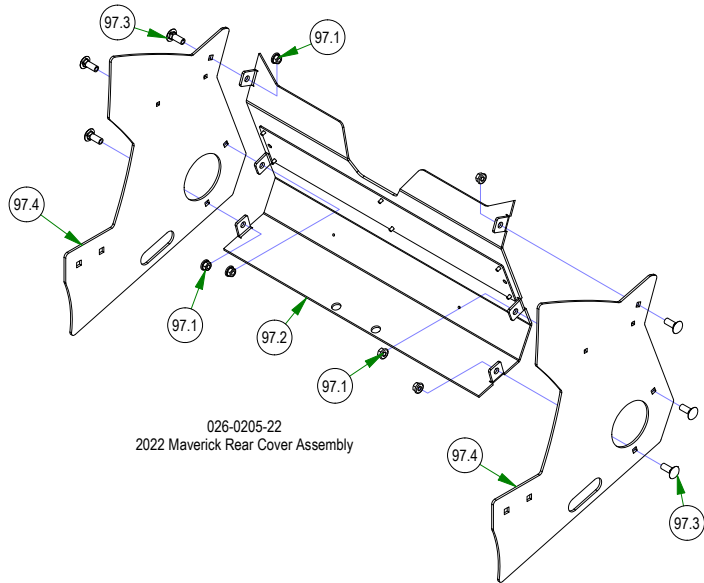

026-0205-22
2022 Maverick Rear Cover Assembly