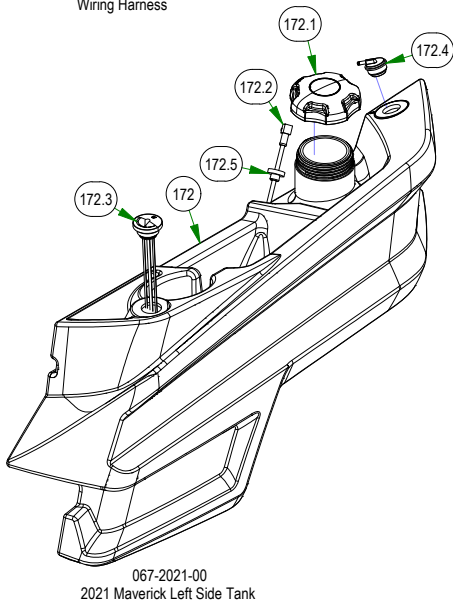

BAD BOY MOWERS

PARTS SECTION: FRAME SUB ASSEMBLIES

BAD BOY MOWERS

PARTS SECTION: FRAME SUB ASSEMBLIES