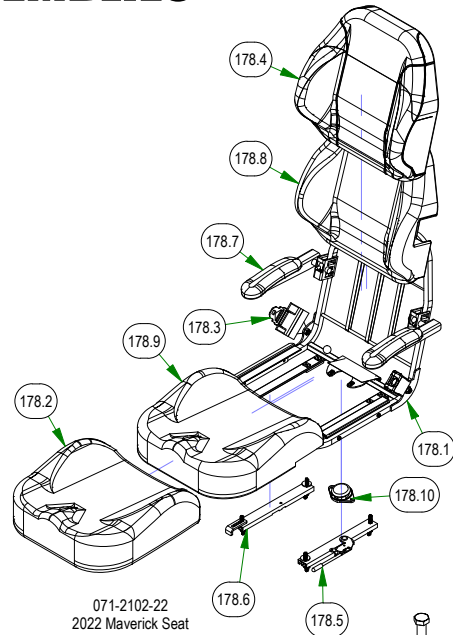

BAD BOY MOWERS

PARTS SECTION: FRAME SUB ASSEMBLIES

BAD BOY MOWERS

PARTS SECTION: FRAME SUB ASSEMBLIES