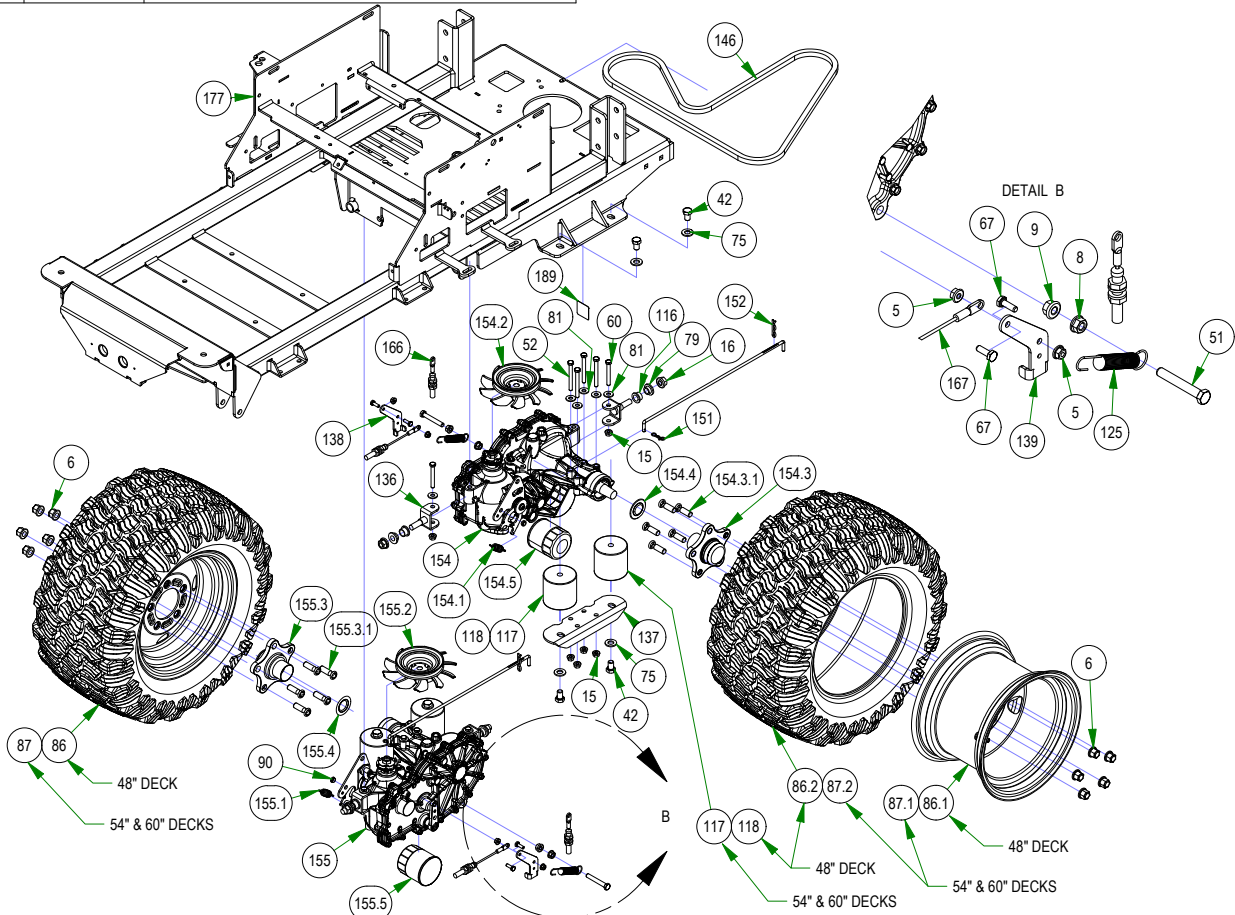

Parts List				Parts List			
ITEM	QTY	PART NUMBER	DESCRIPTION	ITEM	QTY	PART NUMBER	DESCRIPTION
5	4	013-2050-00	1/4-20 NYL INSERT FLANGE LOCKNUT ZINC	136	4	039-0001-00	Maverick Rear Transaxle Pivot Bracket
6	10	013-3000-00	Acorn Lug Nut	137	2	039-1306-00	Rear Suspension Transaxle Mount
8	2	013-5201-00	3/8-16 HEX SERRATED FLANGE NUT HARD/ZINC	138	1	039-1320-00	Brake Arm Ext (Left)
9	2	013-5202-00	3/8-16 NYLON INSERT FLANGE LOCKNUT (GR.F) ZINC	139	1	039-1321-00	Brake Arm Ext (Right)
15	12	013-8049-00	5/16-18 NYLON INSERT FLANGE LOCKNUT ZINC	146	1	041-7400-00	75.8" Pump Belt
16	4	013-8050-00	1/2-13 NYLON INSERT FLANGE LOCKNUT ZINC	151	2	044-2004-00	Bow Pin
42	8	018-1055-00	1/2-13 X 3/4 HEX CAP SCREW (GR.5) ZINC	152	2	044-2008-00	Neutral Rod Clip
51	2	018-2071-00	3/8-16 X 2-1/2 HEX TAP BOLT (GR.5) ZINC Fully Threaded	154	1	050-0075-02	2021 LH 3200 Transaxle
52	8	018-4701-00	5/16-18 X 3 HEX CAP SCREW (GR.5) ZINC	154.1	1	034-9080-00	Gold Transaxle Spring
60	4	018-5344-00	5/16-18 X 2-1/2 HEX CAP SCREW (GR.5) ZINC	154.2	1	050-2070-00	2021 ZT/Maverick Transaxle Fan/Pulley Kit
67	4	018-8052-00	1/4-20 X 3/4 HEX CAP SCREW (GR.5) ZINC	154.3	1	050-2077-00	5 Bolt Hub Kit
75	8	019-5702-00	1/2 SAE FLAT WASHER (1-1/16" OD) GR.8 ZINC YELLOW	154.3.1	5	050-2012-00	Transaxle Wheel Studs/ Drum Brake Studs
79	4	019-8027-00	.525 ID SHOULDER WASHER NYLON	154.4	1	050-8010-00	2021 ZT/Maverick Transaxle Seat Kit (ZT-2800)
81	12	019-8044-00	5/16 USS FLAT WASHER (7/8 OD) ZINC	154.5	1	063-1050-00	ZT Hydraulic Filter
86	2	022-4040-00	23x9-12 Reaper Turf Tire & Wheel Assembly	155	1	050-0080-02	2021 RH 3200 Transaxle
86.1	1	022-3011-00	12x7" Black Wheel	155.1	1	034-9080-00	Gold Transaxle Spring
86.2	1	022-4035-00	23x9-12 Reaper Turf Tire Only	155.2	1	050-2070-00	2021 ZT/Maverick Transaxle Fan/Pulley Kit
87	2	022-4200-00	23x11-12 Reaper Turf Assembly	155.3	1	050-2077-00	5 Bolt Hub Kit
87.1	1	022-4070-00	12x8.5 Black Wheel	155.3.1	5	050-2012-00	Transaxle Wheel Studs/ Drum Brake Studs
87.2	1	022-4195-00	Tire, 23/11x12 Reaper Turf	155.4	1	050-8010-00	2021 ZT/Maverick Transaxle Seat Kit (ZT-2800)
90	2	025-0036-00	Drive Arm Transaxle Spacer	155.5	1	063-1050-00	ZT Hydraulic Filter
103	2	028-0070-00	Neutral Rod	166	1	064-3050-21	2021 Load Balanced Brake Cable 1
116	4	032-5052-00	.627 ID X .753 OD X .500 LGTH X 1.000 FLG OD X .094 FLG THICK FLANGED BEARING OIL-IMPREG BRNZ	167	1	064-3051-21	2021 Load Balanced Brake Cable 2
				177	1	070-2303-00	2023 Maverick Frame - Painted
117	4	032-9000-00	Vibration Mount-Green Dot	189	1	091-0019-00	Patent Decal
118	4	032-9002-00	Vibration Mount- Red Dot				
125	2	034-1026-00	Brake Return Spring