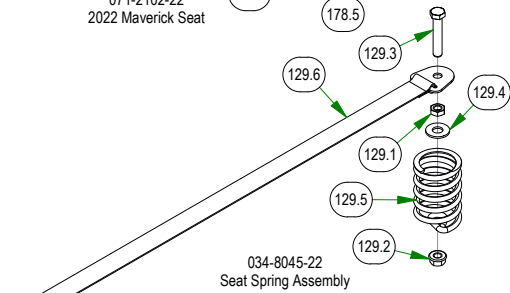

BAD BOY MOWERS

PARTS SECTION: FRAME SUB ASSEMBLIES

BAD BOY MOWERS

PARTS SECTION: FRAME SUB ASSEMBLIES