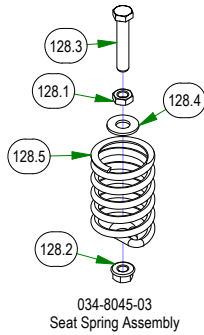

BAD BOY MOWERS

PARTS SECTION: FRAME SUB ASSEMBLIES