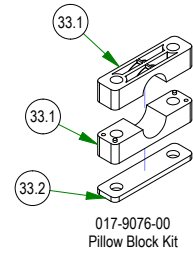

BAD BOY MOWERS

PARTS SECTION: FRAME SUB ASSEMBLIES