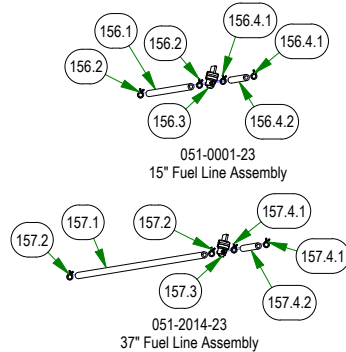

BAD BOY MOWERS

PARTS SECTION: FRAME SUB ASSEMBLIES

BAD BOY MOWERS

PARTS SECTION: FRAME SUB ASSEMBLIES