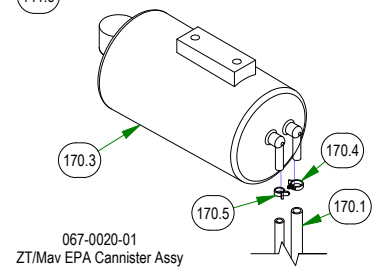

BAD BOY MOWERS

PARTS SECTION: FRAME SUB ASSEMBLIES