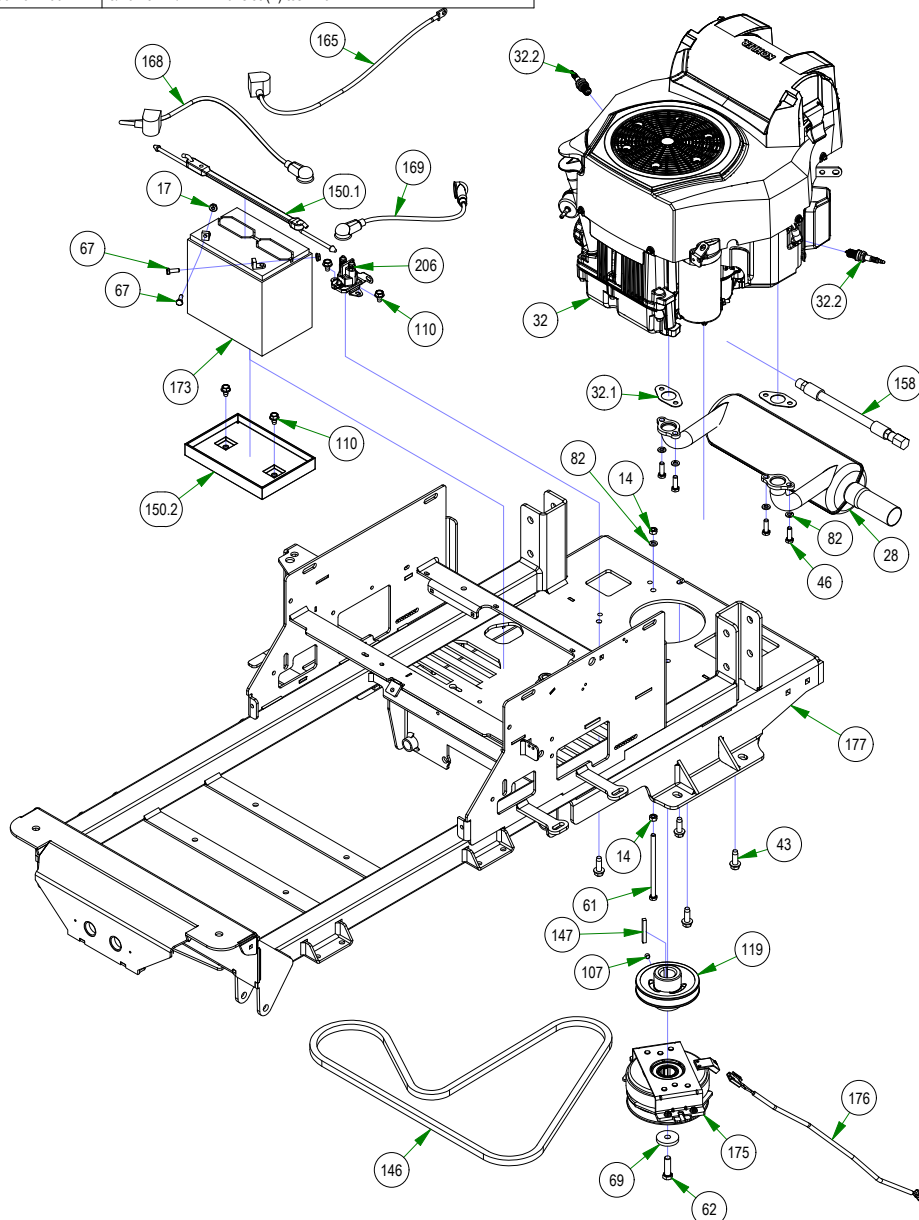

Parts List				Parts List			
ITEM	QTY	PART NUMBER	DESCRIPTION	ITEM	QTY	PART NUMBER	DESCRIPTION
14	2	013-8043-00	5/16-18 HEX NUT ZINC	119	1	033-5035-00	4 3/4 Motor Pulley
17	2	013-9001-00	1/4-20 HEX SERRATED FLANGE NUT HARD/ZINC	146	1	041-7400-00	75.8" Pump Belt
28	1	015-0051-00	Kohler Muffler	147	1	042-5020-00	1/4 X 2 SQ MACHINERY KEY 1018 STL PLAIN
32	1	015-2030-00	Kohler-2014 CZT/Outlaw 747cc	150	1	043-8930-98	2023 Battery Hold Down Assembly Strap
32.1	2	015-2751-00	Exhaust Gasket	150.1	1	043-8930-00	2023 Rubber Battery Hold Down Strap
32.2	2	015-8000-00	Spark Plug	150.2	1	043-8931-00	Battery Tray
43	4	018-1075-00	3/8-16 X 1-1/8 HEX WASHER UNSLOT SERRATED (TRI-LOB) TRS ZINC YELLOW	158	1	051-5401-00	Oil drain Hose
46	4	018-2007-00	5/16-18 X 1 HEX CAP SCREW (GR.5) ZINC	165	1	064-0030-00	24 inch Black Cable - MZ/ZT
61	1	018-5350-00	5/16-18 X 5-1/2 HEX CAP SCREW (GR.5) ZINC	168	1	064-5300-00	24" Red Battery Cable
62	1	018-5450-21	7/16-20 X 1-1/2 HEX CAP SCREW (GR.8) w/ Patch	169	1	064-5301-00	12" Red Battery Cable
67	2	018-8052-00	1/4-20 X 3/4 HEX CAP SCREW (GR.5) ZINC	173	1	068-8049-00	SP-35 Battery
69	1	019-0010-00	CLUTCH WASHER	175	1	070-0056-00	Clutch
82	5	019-8051-00	5/16 SPLIT LOCKWASHER ZINC	176	1	070-2000-00	Clutch Pigtail
107	1	030-0050-00	5/16-24 X 1/4 SOCKET SET SCREW (CUP PT) PLAIN	177	1	070-2303-00	2023 Maverick Frame - Painted
110	4	030-7044-00	5/16-18 X 1/2 HWH unslot (F) tcs zinc	206	1	108-0001-00	Solenoid