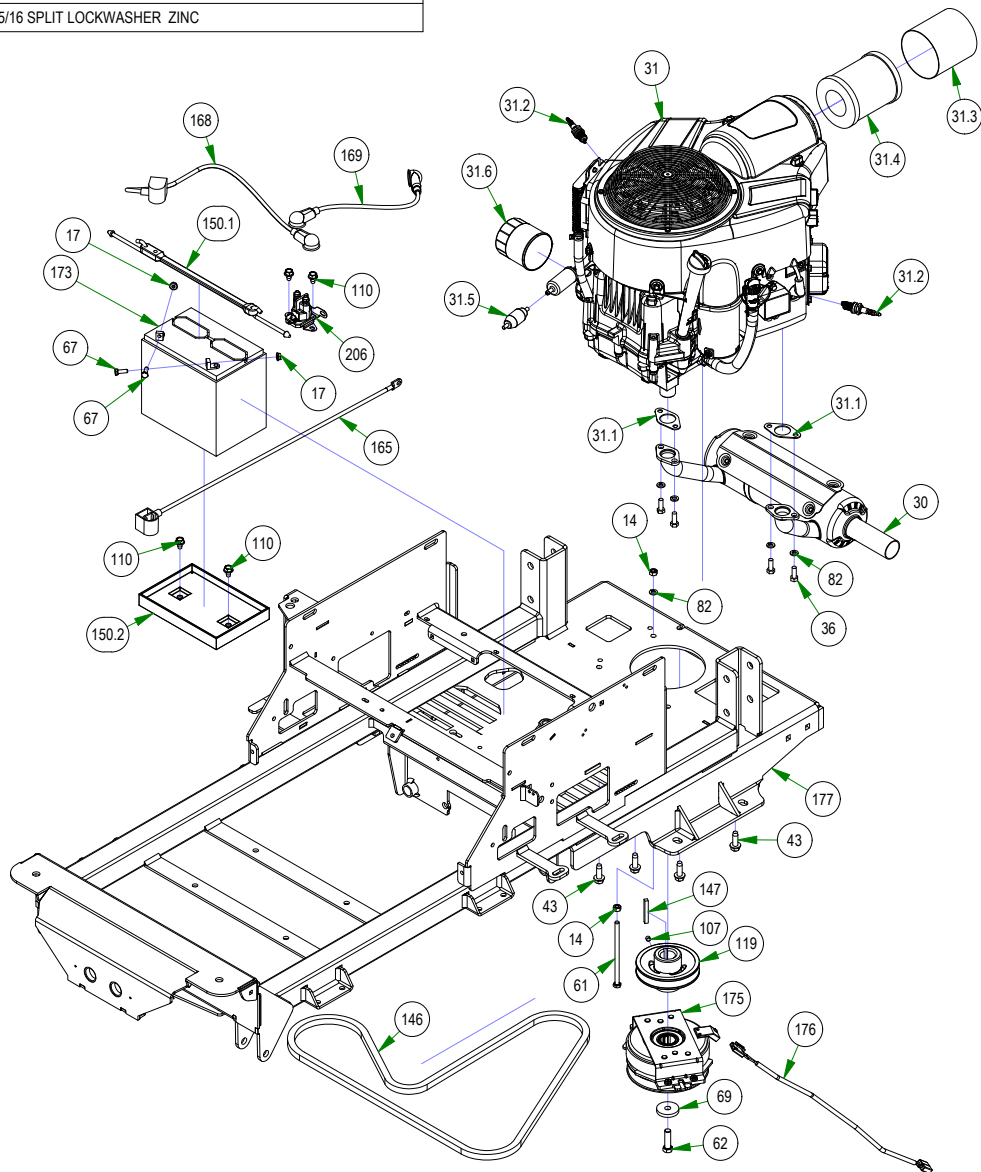

Parts List				Parts List			
ITEM	QTY	PART NUMBER	DESCRIPTION	ITEM	QTY	PART NUMBER	DESCRIPTION
14	2	013-8043-00	5/16-18 HEX NUT ZINC	107	1	030-0050-00	5/16-24 X 1/4 SOCKET SET SCREW (CUP PT) PLAIN
17	2	013-9001-00	1/4-20 HEX SERRATED FLANGE NUT HARD/ZINC	110	4	030-7044-00	5/16-18 X 1/2 HWH unslot (F) tcs zinc
30	1	015-0057-00	2017 Compact Outlaw Exhaust 810 Vanguard	119	1	033-5035-00	4 3/4 Motor Pulley
31	1	015-0511-00	Vanguard 27hp CXi with Out Oil Filter Maverick	146	1	041-7400-00	75.8" Pump Belt
31.1	2	015-0077-01	Exhaust Gasket	147	1	042-5020-00	1/4 X 2 SQ MACHINERY KEY 1018 STL PLAIN
31.2	2	015-8000-00	Spark Plug	150	1	043-8930-98	2023 Battery Hold Down Assembly Strap
31.3	1	063-1000-00	pre-Cleaner for Vanguard CXi Engine	150.1	1	043-8930-00	2023 Rubber Battery Hold Down Strap
31.4	1	063-1005-00	Air Filter for Vanguard CXi Engine	150.2	1	043-8931-00	Battery Tray
31.5	1	063-6000-00	Universal Inline Fuel Filter	165	1	064-0030-00	24 inch Black Cable - MZ/ZT
31.6	1	063-8018-00	Oil Filter	168	1	064-5300-00	24" Red Battery Cable
36	4	018-0017-00	Torx Bolt-Exhaust	169	1	064-5301-00	12" Red Battery Cable
43	4	018-1075-00	3/8-16 X 1-1/8 HEX WASHER UNSLOT SERRATED (TRI-LOB) TRS ZINC YELLOW	173	1	068-8049-00	SP-35 Battery
61	1	018-5350-00	5/16-18 X 5-1/2 HEX CAP SCREW (GR.5) ZINC	175	1	070-0056-00	Clutch
62	1	018-5450-21	7/16-20 X 1-1/2 HEX CAP SCREW (GR.8) w/ Patch	176	1	070-2000-00	Clutch Pigtail
67	2	018-8052-00	1/4-20 X 3/4 HEX CAP SCREW (GR.5) ZINC	177	1	070-2303-00	2023 Maverick Frame - Painted
69	1	019-0010-00	CLUTCH WASHER	206	1	108-0001-00	Solenoid
82	5	019-8051-00	5/16 SPLIT LOCKWASHER ZINC