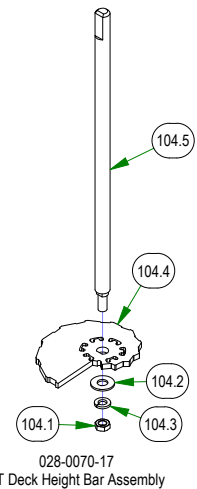

BAD BOY MOWERS

PARTS SECTION: FRAME SUB ASSEMBLIES

BAD BOY MOWERS

PARTS SECTION: FRAME SUB ASSEMBLIES