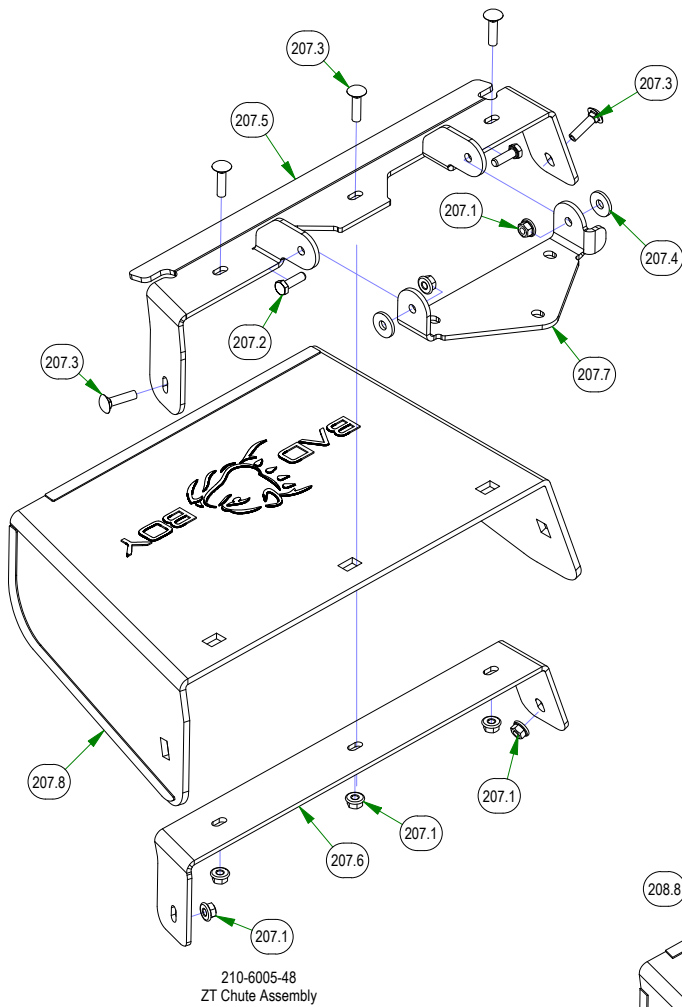

BAD BOY MOWERS

PARTS SECTION: DECK SUB ASSEMBLIES

Parts List				Parts List			
ITEM	QTY	PART NUMBER	DESCRIPTION	ITEM	QTY	PART NUMBER	DESCRIPTION
207	1	210-6005-48	ZT Chute Assembly	208	1	210-6005-98	Discharge Chute Assembly
207.1	7	013-8049-00	5/16-18 NYLON INSERT FLANGE LOCKNUT ZINC	208.1	7	013-8049-00	5/16-18 NYLON INSERT FLANGE LOCKNUT ZINC
207.2	2	018-2007-00	5/16-18 X 1 HEX CAP SCREW (GR.5) ZINC	208.2	2	018-2007-00	5/16-18 X 1 HEX CAP SCREW (GR.5) ZINC
207.3	5	018-4703-00	5/16-18 X 1-1/4 CARRIAGE BOLT ZINC	208.3	5	018-4703-00	5/16-18 X 1-1/4 CARRIAGE BOLT ZINC
207.4	2	019-6042-00	.360 ID X .983 OD X .120 THICK FLAT WASHER NYLON	208.4	2	019-6042-00	.360 ID X .983 OD X .120 THICK FLAT WASHER NYLON
207.5	1	039-4870-00	Discharge Upper Chute Bracket	208.5	1	039-4863-00	60" Discharge Lower Bracket
207.6	1	039-4871-00	Discharge Lower Chute Bracket	208.6	1	039-4864-00	60" Discharge Chute Upper Hanger
207.7	1	206-6017-00	Discharge Chute Hanger (deck mounted)	208.7	1	206-6017-00	Discharge Chute Hanger (deck mounted)
207.8	1	210-6005-00	Rubber Discharge Chute	208.8	1	210-6005-00	Rubber Discharge Chute