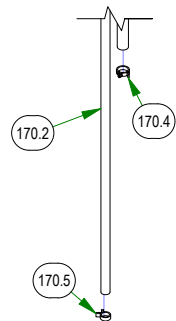

250-2851-21  
2021 Maverick RH Long Front  
Suspension Arm Assy (54" & 60")

250-2751-21  
2021 Maverick RH Short Front  
Suspension Arm Assy (48")

039-5944-05  
Maverick Pump Idler

067-0020-01  
ZT/Mav EPA Cannister Assy