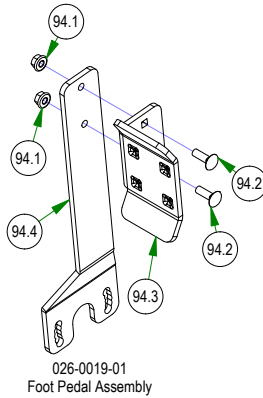

BAD BOY MOWERS

PARTS SECTION: FRAME SUB ASSEMBLIES

BAD BOY MOWERS

PARTS SECTION: FRAME SUB ASSEMBLIES