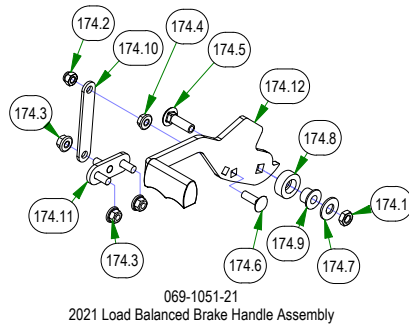

BAD BOY MOWERS

PARTS SECTION: FRAME SUB ASSEMBLIES

BAD BOY MOWERS

PARTS SECTION: FRAME SUB ASSEMBLIES