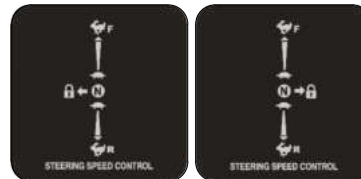

091-0021-00
2018 Maverick/2021 ZT Anti-Skid Steering Control Decals