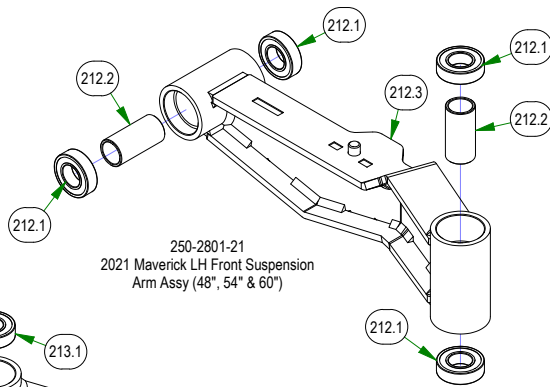

BAD BOY MOWERS

PARTS SECTION: FRAME SUB ASSEMBLIES