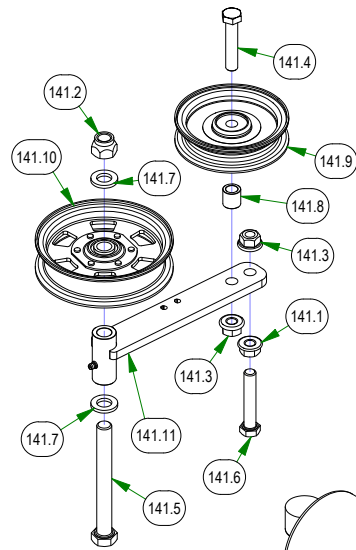

039-5944-05
Maverick Pump Idler