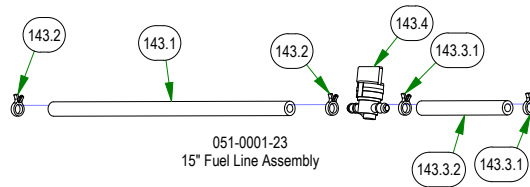

BAD BOY MOWERS

PARTS SECTION: FRAME SUB ASSEMBLIES

165.1
071-2100-22
2022 Avenger Seat

069-1051-21
2021 Load Balanced Brake Handle Assembly

028-0070-17
ZT Deck Height Bar Assembly

051-0001-23
15" Fuel Line Assembly