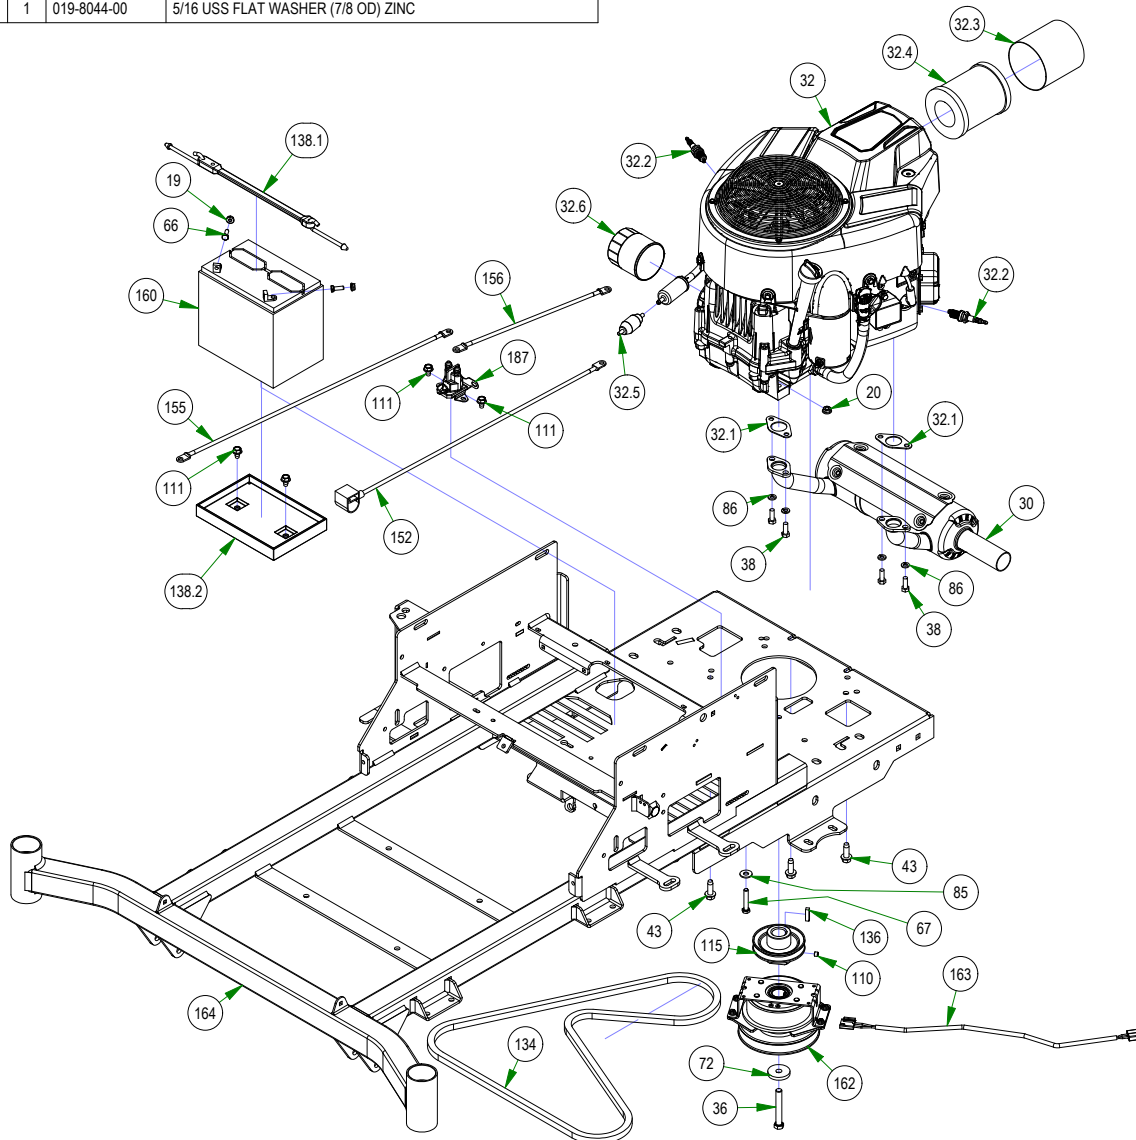

Parts List				Parts List			
ITEM	QTY	PART NUMBER	DESCRIPTION	ITEM	QTY	PART NUMBER	DESCRIPTION
19	2	013-9001-00	1/4-20 HEX SERRATED FLANGE NUT HARD/ZINC	86	4	019-8051-00	5/16 SPLIT LOCKWASHER ZINC
20	1	013-9002-00	5/16-18 HEX SERRATED FLANGE NUT HARD/ZINC	110	1	030-0050-00	5/16-24 X 1/4 SOCKET SET SCREW (CUP PT) PLAIN
30	1	015-0057-00	2017 Compact Outlaw Exhaust 810 Vanguard	111	4	030-7044-00	5/16-18 X 1/2 HWH UNSLOT (F) tcs zinc
32	1	015-0512-00	Vanguard 25hp CXi with out Oil Filter 1" Shaft ZT Avenger	115	1	033-2010-00	3-3/4" Motor Pulley
32.1	2	015-0077-01	Exhaust Gasket	134	1	041-6400-00	Pump Belt
32.2	2	015-8000-00	Spark Plug	136	1	042-6030-00	1/4 X 1 SQ MACHINERY KEY 1018 STL PLN
32.3	1	063-1000-00	pre-Cleaner for Vanguard CXi Engine	138	1	043-8930-98	2023 Battery Hold Down Assembly Strap
32.4	1	063-1005-00	Air Filter for Vanguard CXi Engine	138.1	1	043-8930-00	2023 Rubber Battery Hold Down Strap
32.5	1	063-6000-00	Universal Inline Fuel Filter	138.2	1	043-8931-00	Battery Tray
32.6	1	063-8018-00	Oil Filter	152	1	064-0030-00	24 inch Black Cable - MZ/ZT
36	1	018-0007-21	7/16-20x3" Hex Bolt GR 8 W/ Patch	155	1	064-5300-00	24" Red Battery Cable
38	4	018-0017-00	Torx Bolt-Exhaust	156	1	064-5301-00	12 in red battery cable
43	3	018-1075-00	3/8-16 X 1-1/8 HEX WASHER UNSLOT SERRATED (TRI-LOB) TRS ZINC YELLOW	160	1	068-8049-00	SP-35 Battery
66	2	018-8052-00	1/4-20 X 3/4 HEX CAP SCREW (GR.5) ZINC	162	1	070-0055-00	Clutch
67	1	018-8059-00	5/16-18 X 1-3/4 HEX CAP SCREW (GR.5) ZINC	163	1	070-2000-00	Clutch Pigtail
72	1	019-0010-00	CLUTCH WASHER	164	1	070-2301-00	2023 MZ-Avenger 54-60 Frame - Painted
85	1	019-8044-00	5/16 USS FLAT WASHER (7/8 OD) ZINC	187	1	108-0001-00	Solenoid