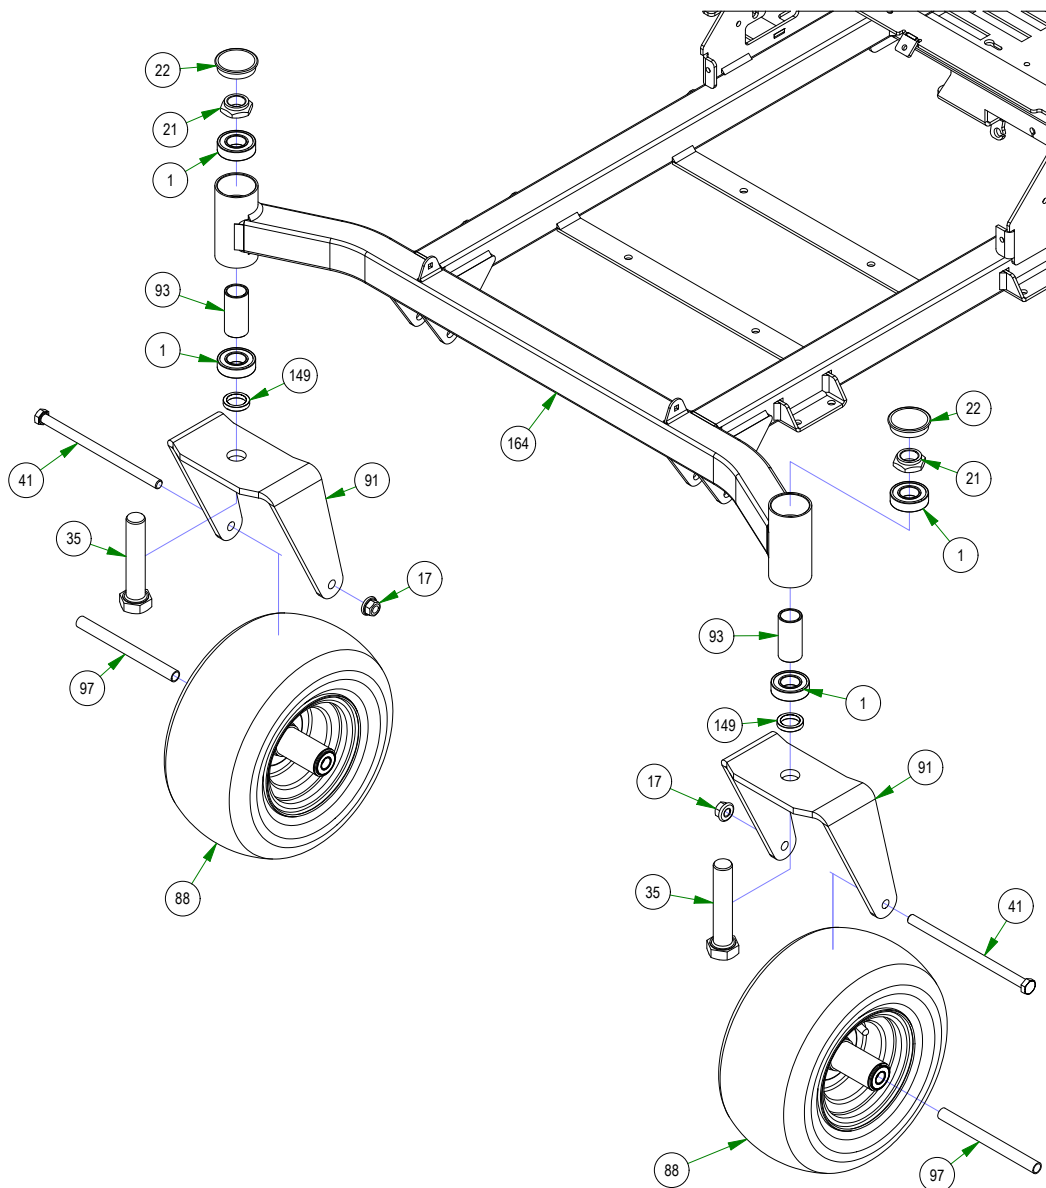

BAD BOY MOWERS

PARTS SECTION: FRONT FORK

Parts List				Parts List			
ITEM	QTY	PART NUMBER	DESCRIPTION	ITEM	QTY	PART NUMBER	DESCRIPTION
1	4	010-1050-00	1641 BEARING W/2 CONTACT RUBBER SEALS	88	2	022-0007-00	12x6x6 Front Tire & Black Wheel Assembly (Representation Only)
17	2	013-8050-00	1/2-13 NYLON INSERT FLANGE LOCKNUT ZINC	91	2	023-0003-00	2017 ZT Front Fork
21	2	013-9004-00	1"-14 NYLON INSERT JAM LOCKNUT ZINC	93	2	025-0003-00	2016 Front Bearing Spacer
22	2	014-2025-00	2017 Bearing Cover	97	2	025-5202-00	Front Wheel Spanner
35	2	018-0005-00	1"-14 X 5 HEX CAP SCREW (GR.8) ZINC YELLOW	149	2	058-1000-00	1.02 ID X 1.38 OD X .250 THK SPACER ZINC
41	2	018-0040-00	1/2-13 X 8-1/2 HEX CAP SCREW (GR.5) ZINC	164	1	070-2301-00	2023 MZ-Avenger 54-60 Frame - Painted