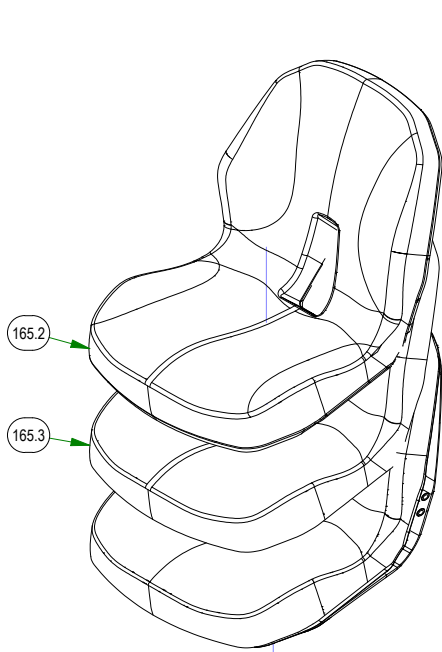

BAD BOY MOWERS

PARTS SECTION: FRAME SUB ASSEMBLIES

165.1
071-2100-22
2022 Avenger Seat