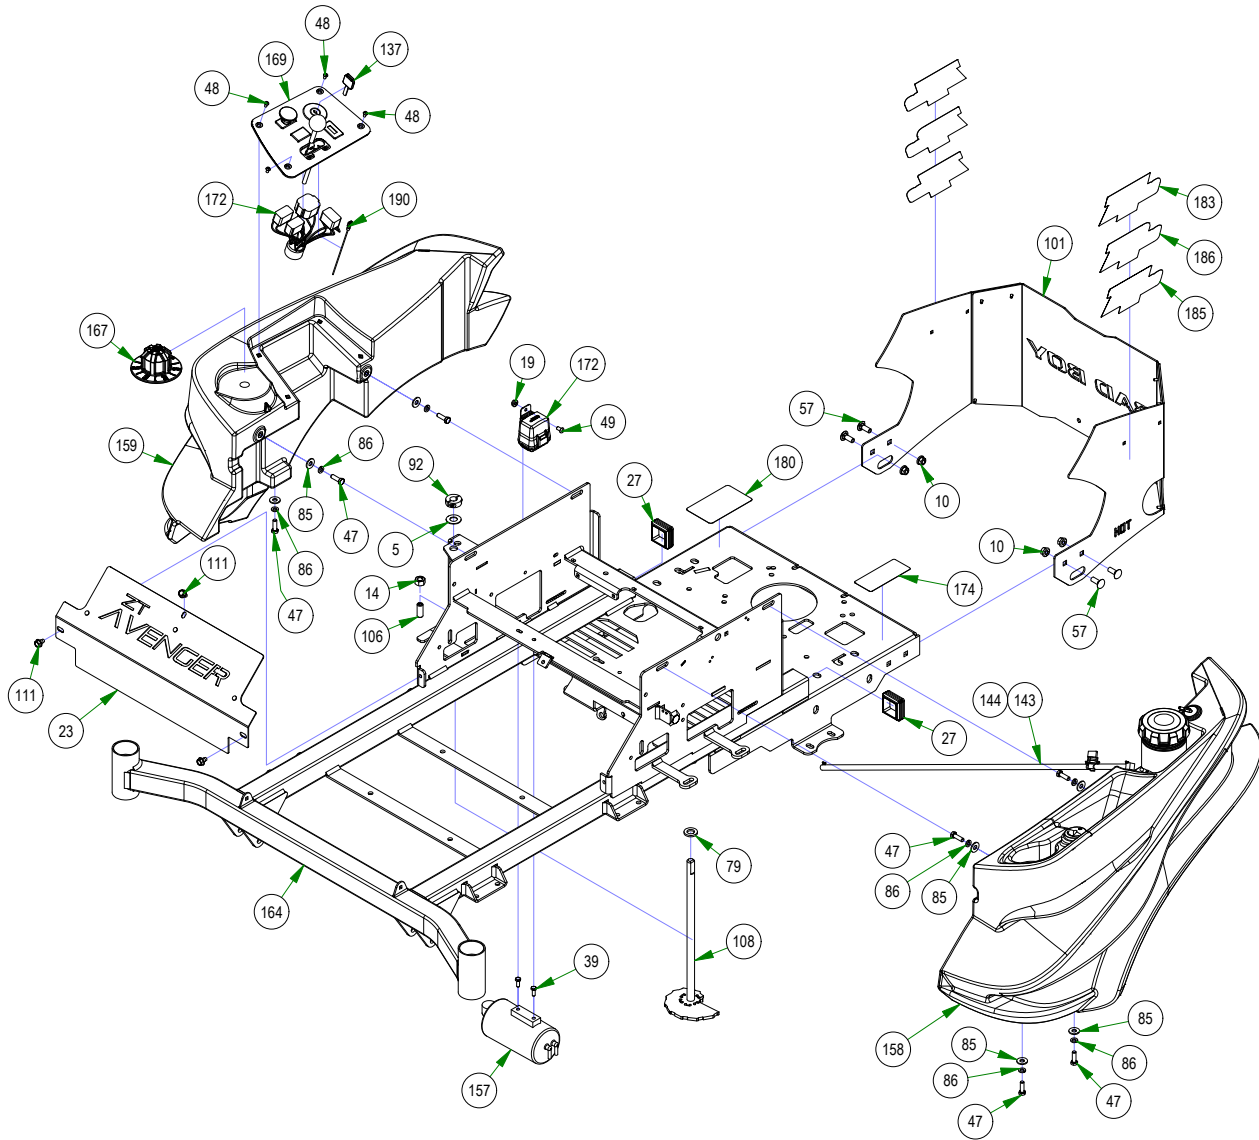

BAD BOY MOWERS

PARTS SECTION: FUEL TANK & REAR COVER

PARTS SECTION: FUEL TANK & REAR COVER

Parts List				Parts List			
ITEM	QTY	PART NUMBER	DESCRIPTION	ITEM	QTY	PART NUMBER	DESCRIPTION
5	1	013-0080-00	.625 ID x 1.250 OD x .062 THK FW Nylon	143.3.2	1	051-8067-00	4" 1/4 Fuel Line
10	4	013-5202-00	3/8-16 NYLON INSERT FLANGE LOCKNUT (GR.F) ZINC	144	1	051-2014-23	37" Fuel Line Assembly
14	1	013-7018-00	1/2-13 HEX NUT ZINC	144.3	1	051-2014-04	Fuel Line 4" Section with Clamps
19	1	013-9001-00	1/4-20 HEX SERRATED FLANGE NUT HARD/ZINC	144.3.1	2	072-8069-00	1/4 Fuel Hose Clamp
23	1	014-3319-23	2023 ZT Avenger Cooler Cover Assembly	144.3.2	1	051-8067-00	4" 1/4 Fuel Line
27	2	014-9000-00	2X2 Frame Plug	157	1	067-0020-01	ZT/Mav EPA Cannister Assy
39	2	018-0024-00	M6-1.0 X 16MM DIN 933 HEX TAP BOLT (CL 8.8) ZINC	158	1	067-2060-50	Left Fuel Tank
47	7	018-2007-00	5/16-18 X 1 HEX CAP SCREW (GR.5) ZINC	158.1	1	066-8083-00	Fuel Cap
48	4	018-2010-00	10-32 X 3/8 BUTTON SOCKET CAP SCREW 18-8 STAINLESS STEEL	158.2	1	067-0011-00	Pick-Up
				158.3	1	067-4090-00	Fuel Gauge w/Grommet
49	1	018-2012-00	1/4-20 X 1/2 BUTTON SOCKET CAP SCREW 18-8 STAINLESS STEEL	158.4	1	067-6070-00	Rollover Valve W/Grommet
				158.5	1	067-6080-00	Pick-Up Grommet
57	4	018-5044-00	3/8-16 X 1 CARRIAGE BOLT (GR.5) ZINC	159	1	067-2070-50	Right Side Console
79	1	019-6017-00	.635 ID X 1.120 OD X .140 THICK FLAT WASHER NYLON	164	1	070-2301-00	2023 MZ-Avenger 54-60 Frame - Painted
85	7	019-8044-00	5/16 USS FLAT WASHER (7/8 OD) ZINC	167	1	077-9000-00	MZ/ZT Deck Height Dial
86	7	019-8051-00	5/16 SPLIT LOCKWASHER ZINC	169	1	079-3560-23	2023 Control Panel Assembly
92	1	025-0002-00	5/8" Split Collar	172	1	086-3050-19	Wiring Harness
101	1	026-0224-00	2022 ZT Avenger Rear Cover Assembly	174	1	091-0015-23	2023 EPA Build Date Punch Decal
106	1	028-0008-00	Dial Rod Plunger	180	1	091-3017-00	Pump Belt Route Decal-Pump Plate
108	1	028-0070-17	ZT Deck Height Bar Assembly	183	1	091-4060-00	725cc ZT Decal
111	3	030-7044-00	5/16-18 X 1/2 HWH unslot (F) tcs zinc	185	1	091-4077-00	ZT Avenger 724cc Back Plate Decal
137	1	042-9000-00	Ignition Key	186	1	091-4078-00	ZT Avenger 726cc Back Plate Decal
143	1	051-0001-23	15" Fuel Line Assembly	190	1	216-1000-17	2017 MZ/ZT/MAV Tach Wire Assy
143.3	1	051-2014-04	Fuel Line 4" Section with Clamps				
143.3.1	2	072-8069-00	1/4 Fuel Hose Clamp