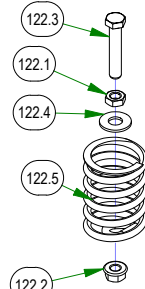

034-8045-03
Seat Spring Assembly

051-2014-23
37" Fuel Line Assembly

034-8045-22
Seat Spring Assembly

067-2060-50
Left Fuel Tank

PARTS SECTION: FRAME SUB ASSEMBLIES

Parts List				Parts List			
ITEM	QTY	PART NUMBER	DESCRIPTION	ITEM	QTY	PART NUMBER	DESCRIPTION
108	1	028-0070-17	ZT Deck Height Bar Assembly	144.3	1	051-2014-04	Fuel Line 4" Section with Clamps
108.1	1	013-6051-00	3/8-24 HEX NUT ZINC YELLOW	144.3.1	2	072-8069-00	1/4 Fuel Hose Clamp
108.2	1	019-5029-00	3/8 FLAT WASHER USS (1" OD) ZINC	144.3.2	1	051-8067-00	4" 1/4 Fuel Line
108.3	1	019-5037-00	3/8 SPLIT LOCKWASHER ZINC	144.4	1	067-6057-00	2 Way Fuel Shut-Off Valve
108.4	1	026-1100-00	2017 MZ/ZT Cam Plate	158	1	067-2060-50	Left Fuel Tank
108.5	1	028-0014-00	2017 Deck Height Dial Rod ZT	158.1	1	066-8083-00	Fuel Cap
122	1	034-8045-03	Seat Spring Assembly	158.2	1	067-0011-00	Pick-Up
122.1	1	013-0017-00	3/8-16 Half Jam Nut	158.3	1	067-4090-00	Fuel Gauge w/Grommet
122.2	1	013-5201-00	3/8-16 HEX SERRATED FLANGE NUT HARD/ZINC	158.4	1	067-6070-00	Rollover Valve W/Grommet
122.3	1	018-3000-00	3/8-16 X 2 HEX CAP SCREW (GR.5) ZINC	158.5	1	067-6080-00	Pick-Up Grommet
122.4	1	019-5029-00	3/8 FLAT WASHER USS (1" OD) ZINC	161	1	069-1051-21	2021 Load Balanced Brake Handle Assembly
122.5	1	034-8045-00	Seat Spring	161.1	1	013-0012-00	3/8-16 HEX JAM 2-WAY REVERSIBLE CENTER LOCKNUT ZINC
123	1	034-8045-22	Seat Spring Assembly	161.2	1	013-8042-00	5/16-18 NYLON INSERT CAP LOCKNUT ZINC (BLK CAP)
123.1	1	034-8045-00	Seat Spring	161.3	3	013-8049-00	5/16-18 NYLON INSERT FLANGE LOCKNUT ZINC
123.2	1	018-3000-00	3/8-16 X 2 HEX CAP SCREW (GR.5) ZINC	161.4	1	013-9002-00	5/16-18 HEX SERRATED FLANGE NUT HARD/ZINC
123.3	1	013-0017-00	3/8-16 Half Jam Nut	161.5	1	018-5043-00	3/8-16 X 1-1/4 CARRIAGE BOLT ZINC
123.4	1	019-5029-00	3/8 FLAT WASHER USS (1" OD) ZINC	161.6	1	018-8065-00	5/16-18 X 1 CARRIAGE BOLT (GR.8) ZINC
123.5	1	013-5201-00	3/8-16 HEX SERRATED FLANGE NUT HARD/ZINC	161.7	1	019-5029-00	3/8 FLAT WASHER USS (1" OD) ZINC
123.6	1	064-8083-00	Seat Strap with Buckles	161.8	1	025-0001-00	2015 Brake Lever Spacer
143	1	051-0001-23	15" Fuel Line Assembly	161.9	1	032-5053-00	.377 ID X .625 OD X .500 HGT X .880 FLNG DIA X .060 FLNG THK BUSHING BRONZE
143.1	1	051-8067-00	11" 1/4 Fuel Line	161.10	1	039-0170-00	Brake Cable Extension Plate
143.2	2	072-8069-00	1/4 Fuel Hose Clamp	161.11	1	039-0171-00	Brake Load Balancer Lower Weldment
143.3	1	051-2014-04	Fuel Line 4" Section with Clamps	161.12	1	069-1051-00	Load Balanced Brake Handle with Grip
143.3.1	2	072-8069-00	1/4 Fuel Hose Clamp	161.12.1	1	069-3000-00	Switch Relocation Brake Handle
143.3.2	1	051-8067-00	4" 1/4 Fuel Line	161.12.2	1	069-3010-00	Brake Handle Rubber
143.4	1	067-6057-00	2 Way Fuel Shut-Off Valve	165	1	071-2100-22	2022 Avenger Seat
144	1	051-2014-23	37" Fuel Line Assembly	165.1	1	071-1004-00	Seat Switch
144.1	1	051-2014-01	37" 1/4 Fuel Line	165.2	1	071-2108-00	Avenger Seat Cover
144.2	2	072-8069-00	1/4 Fuel Hose Clamp	165.3	1	071-2110-00	Water Proofing Protection