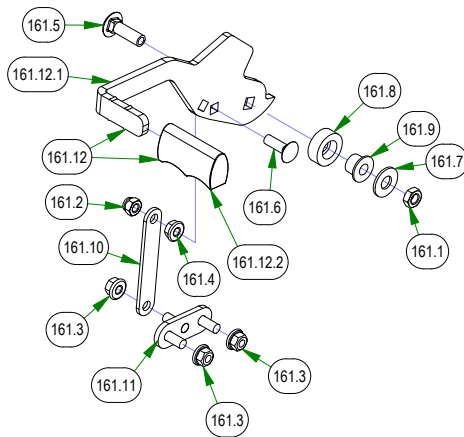

069-1051-21
2021 Load Balanced Brake Handle Assembly