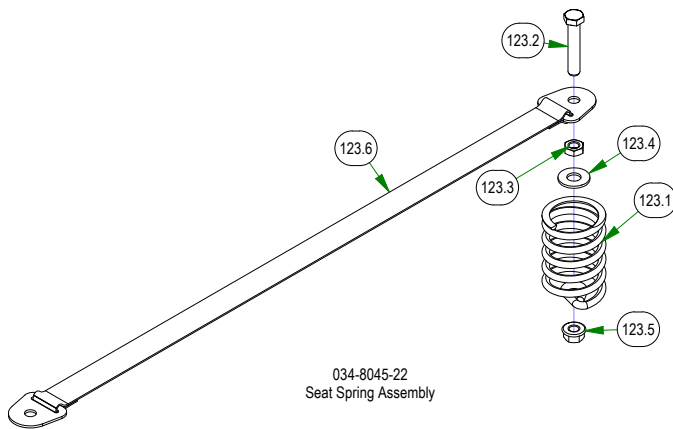

034-8045-03
Seat Spring Assembly

051-2014-23
37" Fuel Line Assembly

034-8045-22
Seat Spring Assembly

067-2060-50
Left Fuel Tank

PARTS SECTION: FRAME SUB ASSEMBLIES

Parts List				Parts List			
ITEM	QTY	PART NUMBER	DESCRIPTION	ITEM	QTY	PART NUMBER	DESCRIPTION
108	1	028-0070-17	ZT Deck Height Bar Assembly	144.3	1	051-2014-04	Fuel Line 4" Section with Clamps
108.1	1	013-6051-00	3/8-24 HEX NUT ZINC YELLOW	144.3.1	2	072-8069-00	1/4 Fuel Hose Clamp
108.2	1	019-5029-00	3/8 FLAT WASHER USS (1" OD) ZINC	144.3.2	1	051-8067-00	4" 1/4 Fuel Line
108.3	1	019-5037-00	3/8 SPLIT LOCKWASHER ZINC	144.4	1	067-6057-00	2 Way Fuel Shut-Off Valve
108.4	1	026-1100-00	2017 MZ/ZT Cam Plate	158	1	067-2060-50	Left Fuel Tank
108.5	1	028-0014-00	2017 Deck Height Dial Rod ZT	158.1	1	066-8083-00	Fuel Cap
122	1	034-8045-03	Seat Spring Assembly	158.2	1	067-0011-00	Pick-Up
122.1	1	013-0017-00	3/8-16 Half Jam Nut	158.3	1	067-4090-00	Fuel Gauge w/Grommet
122.2	1	013-5201-00	3/8-16 HEX SERRATED FLANGE NUT HARD/ZINC	158.4	1	067-6070-00	Rollover Valve W/Grommet
122.3	1	018-3000-00	3/8-16 X 2 HEX CAP SCREW (GR.5) ZINC	158.5	1	067-6080-00	Pick-Up Grommet
122.4	1	019-5029-00	3/8 FLAT WASHER USS (1" OD) ZINC	161	1	069-1051-21	2021 Load Balanced Brake Handle Assembly
122.5	1	034-8045-00	Seat Spring	161.1	1	013-0012-00	3/8-16 HEX JAM 2-WAY REVERSIBLE CENTER LOCKNUT ZINC
123	1	034-8045-22	Seat Spring Assembly	161.2	1	013-8042-00	5/16-18 NYLON INSERT CAP LOCKNUT ZINC (BLK CAP)
123.1	1	034-8045-00	Seat Spring	161.3	3	013-8049-00	5/16-18 NYLON INSERT FLANGE LOCKNUT ZINC
123.2	1	018-3000-00	3/8-16 X 2 HEX CAP SCREW (GR.5) ZINC	161.4	1	013-9002-00	5/16-18 HEX SERRATED FLANGE NUT HARD/ZINC
123.3	1	013-0017-00	3/8-16 Half Jam Nut	161.5	1	018-5043-00	3/8-16 X 1-1/4 CARRIAGE BOLT ZINC
123.4	1	019-5029-00	3/8 FLAT WASHER USS (1" OD) ZINC	161.6	1	018-8065-00	5/16-18 X 1 CARRIAGE BOLT (GR.8) ZINC
123.5	1	013-5201-00	3/8-16 HEX SERRATED FLANGE NUT HARD/ZINC	161.7	1	019-5029-00	3/8 FLAT WASHER USS (1" OD) ZINC
123.6	1	064-8083-00	Seat Strap with Buckles	161.8	1	025-0001-00	2015 Brake Lever Spacer
143	1	051-0001-23	15" Fuel Line Assembly	161.9	1	032-5053-00	.377 ID X .625 OD X .500 HGT X .880 FLNG DIA X .060 FLNG THK BUSHING BRONZE
143.1	1	051-8067-00	11" 1/4 Fuel Line	161.10	1	039-0170-00	Brake Cable Extension Plate
143.2	2	072-8069-00	1/4 Fuel Hose Clamp	161.11	1	039-0171-00	Brake Load Balancer Lower Weldment
143.3	1	051-2014-04	Fuel Line 4" Section with Clamps	161.12	1	069-1051-00	Load Balanced Brake Handle with Grip
143.3.1	2	072-8069-00	1/4 Fuel Hose Clamp	161.12.1	1	069-3000-00	Switch Relocation Brake Handle
143.3.2	1	051-8067-00	4" 1/4 Fuel Line	161.12.2	1	069-3010-00	Brake Handle Rubber
143.4	1	067-6057-00	2 Way Fuel Shut-Off Valve	165	1	071-2100-22	2022 Avenger Seat
144	1	051-2014-23	37" Fuel Line Assembly	165.1	1	071-1004-00	Seat Switch
144.1	1	051-2014-01	37" 1/4 Fuel Line	165.2	1	071-2108-00	Avenger Seat Cover
144.2	2	072-8069-00	1/4 Fuel Hose Clamp	165.3	1	071-2110-00	Water Proofing Protection