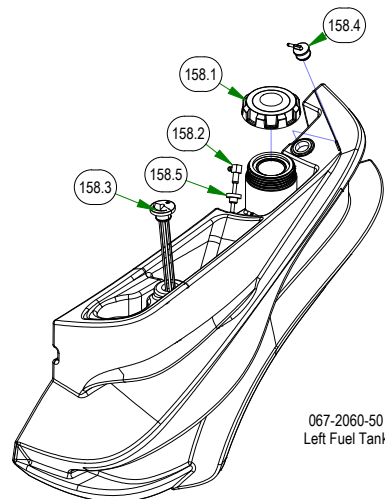

067-2060-50
Left Fuel Tank