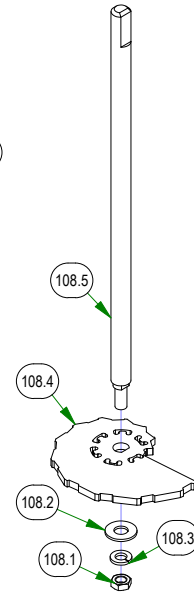

BAD BOY MOWERS

PARTS SECTION: FRAME SUB ASSEMBLIES

165.1
071-2100-22
2022 Avenger Seat

069-1051-21
2021 Load Balanced Brake Handle Assembly

028-0070-17
ZT Deck Height Bar Assembly

051-0001-23
15" Fuel Line Assembly