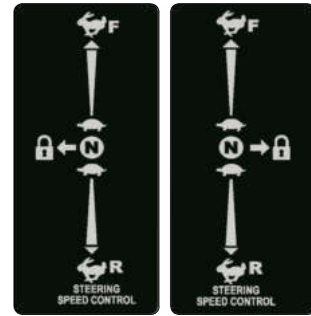

BAD BOY MOWERS

PARTS SECTION: DECALS

091-0338-22
Rambler Instrument Panel Decal

091-0339-18
2018 MZ/Magnum/ZT/MAV/Comp Out Brake Decal

091-0214-00
2018 LH/RH Steering Control Decal Roll

091-4063-00
Flying Bulldog Front Bumper Decal

091-0015-23
2023 EPA Build Date Punch Decal

091-3012-00
Danger Decal-Spindle/Discharge

091-3150-00
Outlaw Warning Decal

BAD BOY MOWERS

PARTS SECTION: DECALS

091-4077-00
ZT Avenger 724cc Back Plate Decal

091-4060-00
725cc ZT Decal