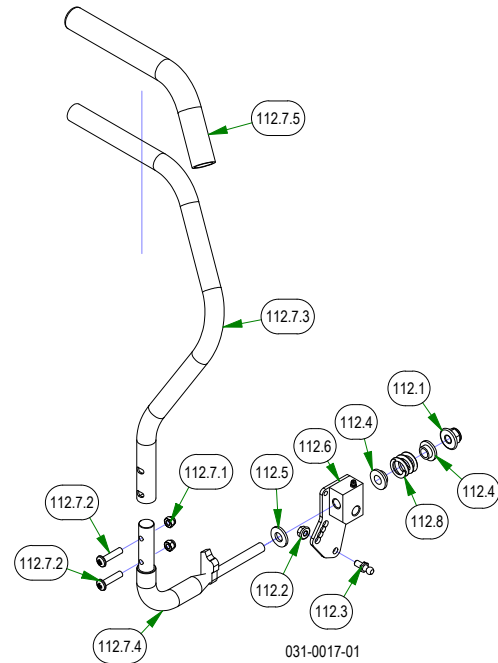

031-0017-01
ZT Steering Arm Assembly, Left Hand