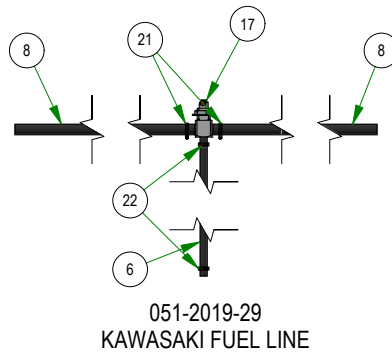

Parts List				Parts List			
ITEM	QTY	PART NUMBER	DESCRIPTION	ITEM	QTY	PART NUMBER	DESCRIPTION
1	4	013-5019-00	10-24 NYLON INSERT LOCKNUT ZINC	18	2	067-6070-00	Rollover Valve
2	4	018-1040-00	Light Plug	19	1	067-8085-00	Expansion Tank Outlaw
3	4	018-5200-00	10-24 X 5/8 BUTTON SOCKET CAP SCREW 18-8 STAINLESS STEEL	19	2	067-9901-00	Fuel Pick-up
4	1	051-0019-00	5/8 Braided Hose	20	2	067-9904-00	Fuel Cap
5	1.250 ft	051-8067-00	1/4" Fuel Line Hose	21	6	072-8068-00	5/16 Fuel Line Clamp
6	1	051-8067-22	1/4" Fuel Line Hose	22	6	072-8069-00	1/4 Fuel Hose Clamp
7	1	051-8067-32	1/4" Fuel Line Hose	24	2	072-8078-00	CTB-23 HOSE CLAMP
8	6	051-8075-26	5/16" fuel line hose	24	2	077-2076-00	USB Port
9	1	055-2012-00	Universal Throttle Head - 2012	25	2	077-8076-00	Ignition Switch
10	1	055-2013-00	Throttle Knob	26	2	079-3483-00	2022 Rebel Control Panel
11	1	055-3001-00	Kawasaki \ Kohler Drive By Wire	27	1	083-4013-00	Tachometer
12	2	056-8058-00	PTO Switch	28	1	083-4015-00	Hour Meter EFI/EVO
13	1	066-5050-00	Hydraulic Tank Cap	29	1	086-1202-01	Relay Block Cover Replacement Kit
14	1	067-4080-00	Fuel Gauge with Grommet	30	4	086-1202-19	Relay
15	2	067-6054-00	Roll Over Valve Grommet	31	2	089-1000-00	Oil Light
16	1	067-6056-00	Fuel Gauge Grommet	32	2	091-4009-22	2022 Rebel/Rogue Control Panel Decal
17	3	067-6058-00	3 Way Fuel Shut-Off Valve 5/16 x 5/16 x 1/4	33	1	216-1002-00	2023 REBEL/ROGUE Tach Ground Wire Assy