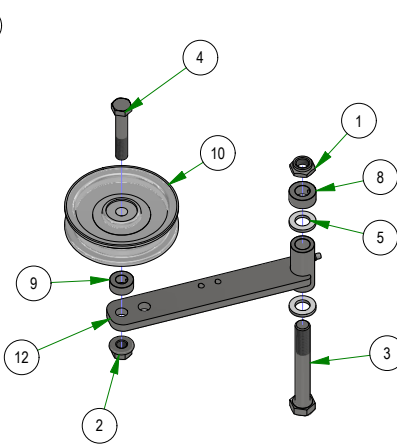

039-6945-03
REBEL TRANSAXLE IDLER ASSEMBLY