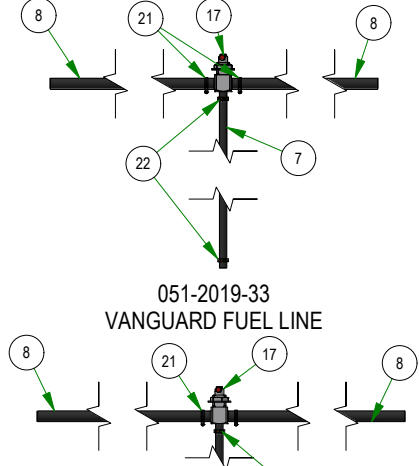

Parts List				Parts List			
ITEM	QTY	PART NUMBER	DESCRIPTION	ITEM	QTY	PART NUMBER	DESCRIPTION
1	4	013-5019-00	10-24 NYLON INSERT LOCKNUT ZINC	18	2	067-6070-00	Rollover Valve
2	4	018-1040-00	Light Plug	19	1	067-8085-00	Expansion Tank Outlaw
3	4	018-5200-00	10-24 X 5/8 BUTTON SOCKET CAP SCREW 18-8 STAINLESS STEEL	19	2	067-9901-00	Fuel Pick-up
4	1	051-0019-00	5/8 Braided Hose	20	2	067-9904-00	Fuel Cap
5	1.250 ft	051-8067-00	1/4" Fuel Line Hose	21	6	072-8068-00	5/16 Fuel Line Clamp
6	1	051-8067-22	1/4" Fuel Line Hose	22	6	072-8069-00	1/4 Fuel Hose Clamp
7	1	051-8067-32	1/4" Fuel Line Hose	24	2	072-8078-00	CTB-23 HOSE CLAMP
8	6	051-8075-26	5/16" fuel line hose	24	2	077-2076-00	USB Port
9	1	055-2012-00	Universal Throttle Head - 2012	25	2	077-8076-00	Ignition Switch
10	1	055-2013-00	Throttle Knob	26	2	079-3483-00	2022 Rebel Control Panel
11	1	055-3001-00	Kawasaki \ Kohler Drive By Wire	27	1	083-4013-00	Tachometer
12	2	056-8058-00	PTO Switch	28	1	083-4015-00	Hour Meter EFI/EVO
13	1	066-5050-00	Hydraulic Tank Cap	29	1	086-1202-01	Relay Block Cover Replacement Kit
14	1	067-4080-00	Fuel Gauge with Grommet	30	4	086-1202-19	Relay
15	2	067-6054-00	Roll Over Valve Grommet	31	2	089-1000-00	Oil Light
16	1	067-6056-00	Fuel Gauge Grommet	32	2	091-4009-22	2022 Rebel/Rogue Control Panel Decal
17	3	067-6058-00	3 Way Fuel Shut-Off Valve 5/16 x 5/16 x 1/4	33	1	216-1002-00	2023 REBEL/ROGUE Tach Ground Wire Assy