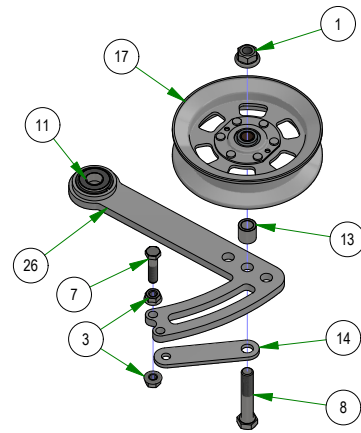

PARTS SECTION: 72" DECK ASSEMBLY

BAD BOY MOWERS

PARTS SECTION: DECK SUBASSEMBLIES

Parts List				Parts List			
ITEM	QTY	PART NUMBER	DESCRIPTION	ITEM	QTY	PART NUMBER	DESCRIPTION
1	1	013-0030-00	Hex Nut M20-2.5	17	1	033-8050-00	5" Idler Pulley
2	1	013-0031-00	Hex Nut M20-2.5 Left Hand Threads Gold Plated	18	1	037-4000-01	4000 Series Spindle Housing
3	2	013-5201-00	3/8-16 HEX SERRATED FLANGE NUT HARD/ZINC	19	1	037-4002-00	4000 Series Spindle Spacer
4	7	013-8049-00	5/16-18 NYLON INSERT FLANGE LOCKNUT ZINC	20	4	037-6023-00	Bearing - 6206
1	1	013-8050-00	1/2-13 NYLON INSERT FLANGE LOCKNUT ZINC	21	1	037-6026-00	Spindle Shaft
6	5	018-4703-00	5/16-18 X 1-1/4 CARRIAGE BOLT ZINC	22	2	037-8002-00	Spindle Dust Cap
7	1	018-6012-00	3/8-16 X 1-1/2 HEX CAP SCREW (GR.5) ZINC	23	1	037-9050-00	Locking Collar w/ 1/4"-20 Set Screw
8	1	018-6036-00	1/2-13 X 2-3/4 HEX CAP SCREW (GR.5) ZINC	24	1	039-4893-00	2019 Upper Chute Bracket
9	2	018-8066-00	5/16-18 X 7/8 CARRIAGE BOLT ZINC	25	1	039-4894-00	2019 Lower Chute Bracket
10	2	019-6042-00	.360 ID X .983 OD X .120 THICK FLAT WASHER NYLON	26	1	039-6946-10	2019 Deck Belt Tensioner
11	2	022-7009-00	Ball Bearing w/Retainer, 99502H-NR, 625 Bore x 1.375 OD x .4375 Width	27	1	048-8020-00	2024 Turnbuckle Body
12	2	024-0001-00	1/4-28 Grease Fitting	28	1	048-8021-00	Turnbuckle End Right-Handed Thread
13	1	025-5203-00	.51 ID X .75 OD X .75 LGTH SOLID SPACER ZINC	29	1	048-8022-00	Turnbuckle End Left-Handed Thread
14	1	026-0167-00	Belt Tensioner Retainer Plate	30	1	206-6018-00	2019 Chute Hanger
15	4	032-2000-00	Polyurethane Bushing	31	1	210-6025-00	2019 Belted Chute with Logo
16	2	032-2001-00	Sleeve				