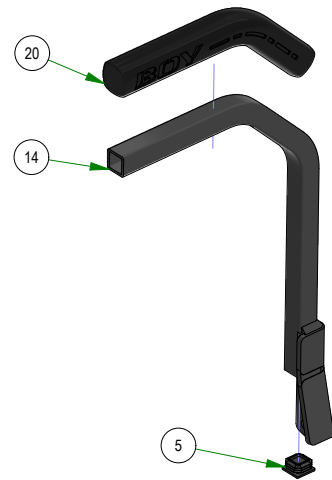

031-9071-00
LEFT HAND DRIVE ARM