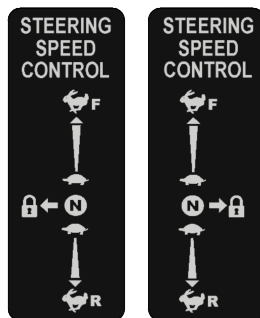

091-0504-00
54" Deck Decal

091-0506-00
61" Deck Decal

091-0507-00
72" Deck Decal

BAD BOY MOWERS

PARTS SECTION: DECALS

091-4009-22
2022 Rebel/Rogue Control Panel Decal

091-1101-18
2018 Out/XP/Diesel Brake Decal

091-8001-00
Deck Impact Patent Decal 9591803

091-6022-00
R-Series Shut Off Valve Decal

091-1020-00
Hydraulic Decal

091-4034-00
2019 Rebel Pump Belt Route Decal

091-4038-00
Control Adj. Control Rod Decal

091-1114-00
2018 LH/RH Steering Control Decal Roll

091-4036-00
2019 Rebel & Rogue Deck Belt Route Decal

091-4039-00
Control Adj. Control Dampener Decal

091-3012-00
Danger Decal-Spindle/Discharge

091-3150-00
Outlaw Warning Decal

091-4037-00
2019 Deck Release Decal