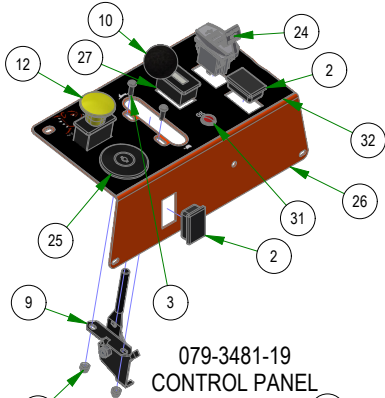

Parts List				Parts List			
ITEM	QTY	PART NUMBER	DESCRIPTION	ITEM	QTY	PART NUMBER	DESCRIPTION
1	4	013-5019-00	10-24 NYLON INSERT LOCKNUT ZINC	18	2	067-6070-00	Rollover Valve
2	4	018-1040-00	Light Plug	19	1	067-8085-00	Expansion Tank Outlaw
3	4	018-5200-00	10-24 X 5/8 BUTTON SOCKET CAP SCREW 18-8 STAINLESS STEEL	19	2	067-9901-00	Fuel Pick-up
4	1	051-0019-00	5/8 Braided Hose	20	2	067-9904-00	Fuel Cap
5	1.250 ft	051-8067-00	1/4" Fuel Line Hose	21	6	072-8068-00	5/16 Fuel Line Clamp
6	1	051-8067-22	1/4" Fuel Line Hose	22	6	072-8069-00	1/4 Fuel Hose Clamp
7	1	051-8067-32	1/4" Fuel Line Hose	24	2	072-8078-00	CTB-23 HOSE CLAMP
8	6	051-8075-26	5/16" fuel line hose	24	2	077-2076-00	USB Port
9	1	055-2012-00	Universal Throttle Head - 2012	25	2	077-8076-00	Ignition Switch
10	1	055-2013-00	Throttle Knob	26	2	079-3483-00	2022 Rebel Control Panel
11	1	055-3001-00	Kawasaki \ Kohler Drive By Wire	27	1	083-4013-00	Tachometer
12	2	056-8058-00	PTO Switch	28	1	083-4015-00	Hour Meter EFI/EVO
13	1	066-5050-00	Hydraulic Tank Cap	29	1	086-1202-01	Relay Block Cover Replacement Kit
14	1	067-4080-00	Fuel Gauge with Grommet	30	4	086-1202-19	Relay
15	2	067-6054-00	Roll Over Valve Grommet	31	2	089-1000-00	Oil Light
16	1	067-6056-00	Fuel Gauge Grommet	32	2	091-4009-22	2022 Rebel/Rogue Control Panel Decal
17	3	067-6058-00	3 Way Fuel Shut-Off Valve 5/16 x 5/16 x 1/4	33	1	216-1002-00	2023 REBEL/ROGUE Tach Ground Wire Assy