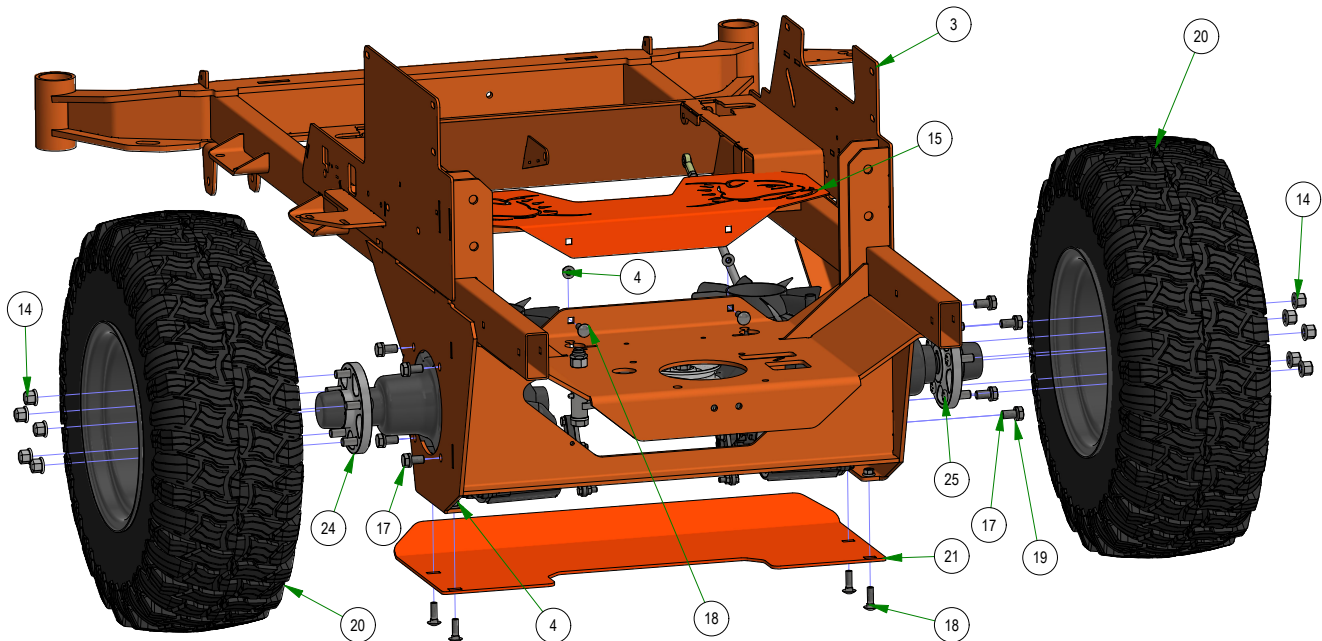

PARTS SECTION: TRANSAXLE

Parts List				Parts List			
ITEM	QTY	PART NUMBER	DESCRIPTION	ITEM	QTY	PART NUMBER	DESCRIPTION
14	10	013-3000-00	Acorn Lug Nut	19	8	019-5007-00	1/2 SPLIT LOCKWASHER (GR.8) ZINC/YELLOW
7	2	013-5041-00	3/8-16 NYLON INSERT LOCKNUT ZINC	20	2	022-4100-00	24x12-12 Reaper Turf Tire & Wheel Assembly
4	6	013-5202-00	3/8-16 NYLON INSERT FLANGE LOCKNUT (GR.F) ZINC	12	2	025-0036-00	Drive Arm Transaxle Spacer
8	2	013-7018-00	1/2-13 HEX NUT ZINC	21	1	026-2240-00	2019 Outlaw Rigid Skid Plate
6	6	013-8049-00	5/16-18 NYLON INSERT FLANGE LOCKNUT ZINC	13	1	034-9050-00	Deck spring big diameter
15	1	014-5070-00	2019 Rigid Fan Guard	2	2	035-0009-01	2024 Rebel Push Rod Assembly
9	1	018-2004-50	All Thread	22	2	039-2135-00	2015 Outlaw Brake Adapter (4400 Transaxles Only)
1	4	018-2006-00	5/16-18 X 1-1/4 HEX C/S (GR.5) ZC	23	1	039-6945-03	2019 Rebel Pump Idler
16	2	018-2007-00	5/16-18 X 1 HEX CAP SCREW (GR.5) ZINC	5	1	041-8050-00	2019 Rebel Pump Belt
17	8	018-2030-00	1/2-13 X 1 HEX CAP SCREW (GR.5) ZINC	24	1	050-1000-00	4400 Transaxle-Left-Base Outlaw/2019 Rebel
10	1	018-4010-00	1/2-13 NYLON INSERT JAM LOCKNUT ZINC	25	1	050-1050-00	4400 Transaxle-Right-Base Outlaw/2019 Rebel
11	2	018-5040-00	3/8-16 X 1-1/4 HEX CAP SCREW (GR.5) ZINC	3	1	070-2304-00	2023 Rebel Frame - Painted
18	6	018-5043-00	3/8-16 X 1-1/4 CARRIAGE BOLT ZINC