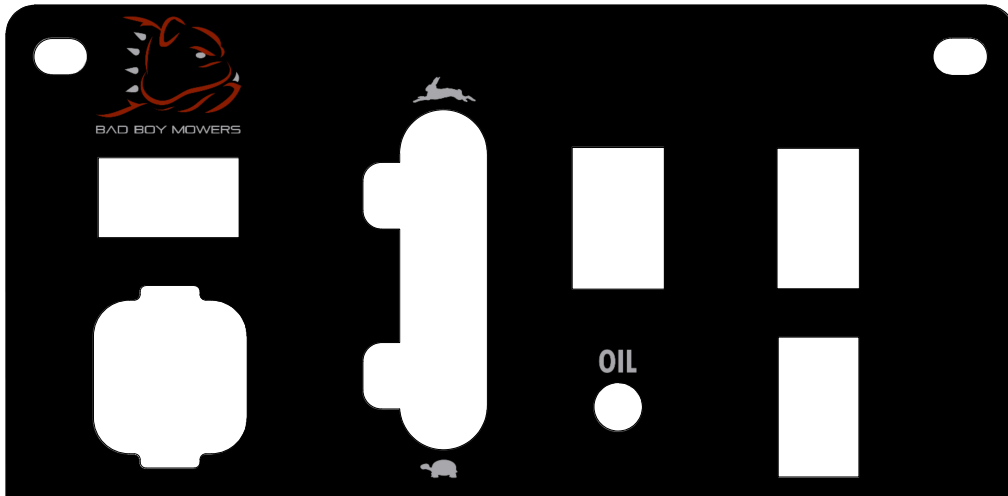

091-0504-00
54" Deck Decal

091-0506-00
61" Deck Decal

091-0507-00
72" Deck Decal

BAD BOY MOWERS

PARTS SECTION: DECALS

091-4009-22
2022 Rebel/Rogue Control Panel Decal

091-1101-18
2018 Out/XP/Diesel Brake Decal