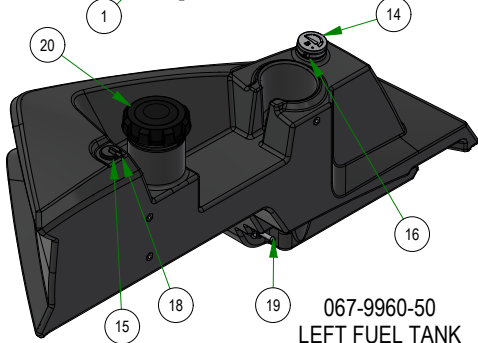

Parts List				Parts List			
ITEM	QTY	PART NUMBER	DESCRIPTION	ITEM	QTY	PART NUMBER	DESCRIPTION
1	4	013-5019-00	10-24 NYLON INSERT LOCKNUT ZINC	18	2	067-6070-00	Rollover Valve
2	4	018-1040-00	Light Plug	19	1	067-8085-00	Expansion Tank Outlaw
3	4	018-5200-00	10-24 X 5/8 BUTTON SOCKET CAP SCREW 18-8 STAINLESS STEEL	19	2	067-9901-00	Fuel Pick-up
4	1	051-0019-00	5/8 Braided Hose	20	2	067-9904-00	Fuel Cap
5	1.250 ft	051-8067-00	1/4" Fuel Line Hose	21	6	072-8068-00	5/16 Fuel Line Clamp
6	1	051-8067-22	1/4" Fuel Line Hose	22	6	072-8069-00	1/4 Fuel Hose Clamp
7	1	051-8067-32	1/4" Fuel Line Hose	24	2	072-8078-00	CTB-23 HOSE CLAMP
8	6	051-8075-26	5/16" fuel line hose	24	2	077-2076-00	USB Port
9	1	055-2012-00	Universal Throttle Head - 2012	25	2	077-8076-00	Ignition Switch
10	1	055-2013-00	Throttle Knob	26	2	079-3483-00	2022 Rebel Control Panel
11	1	055-3001-00	Kawasaki \ Kohler Drive By Wire	27	1	083-4013-00	Tachometer
12	2	056-8058-00	PTO Switch	28	1	083-4015-00	Hour Meter EFI/EVO
13	1	066-5050-00	Hydraulic Tank Cap	29	1	086-1202-01	Relay Block Cover Replacement Kit
14	1	067-4080-00	Fuel Gauge with Grommet	30	4	086-1202-19	Relay
15	2	067-6054-00	Roll Over Valve Grommet	31	2	089-1000-00	Oil Light
16	1	067-6056-00	Fuel Gauge Grommet	32	2	091-4009-22	2022 Rebel/Rogue Control Panel Decal
17	3	067-6058-00	3 Way Fuel Shut-Off Valve 5/16 x 5/16 x 1/4	33	1	216-1002-00	2023 REBEL/ROGUE Tach Ground Wire Assy