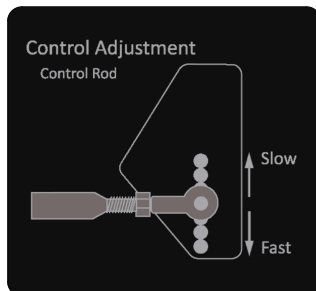

091-8001-00
Deck Impact Patent Decal 9591803

091-6022-00
R-Series Shut Off Valve Decal

091-1020-00
Hydraulic Decal

091-4034-00
2019 Rebel Pump Belt Route Decal

091-4038-00
Control Adj. Control Rod Decal

091-1114-00
2018 LH/RH Steering Control Decal Roll