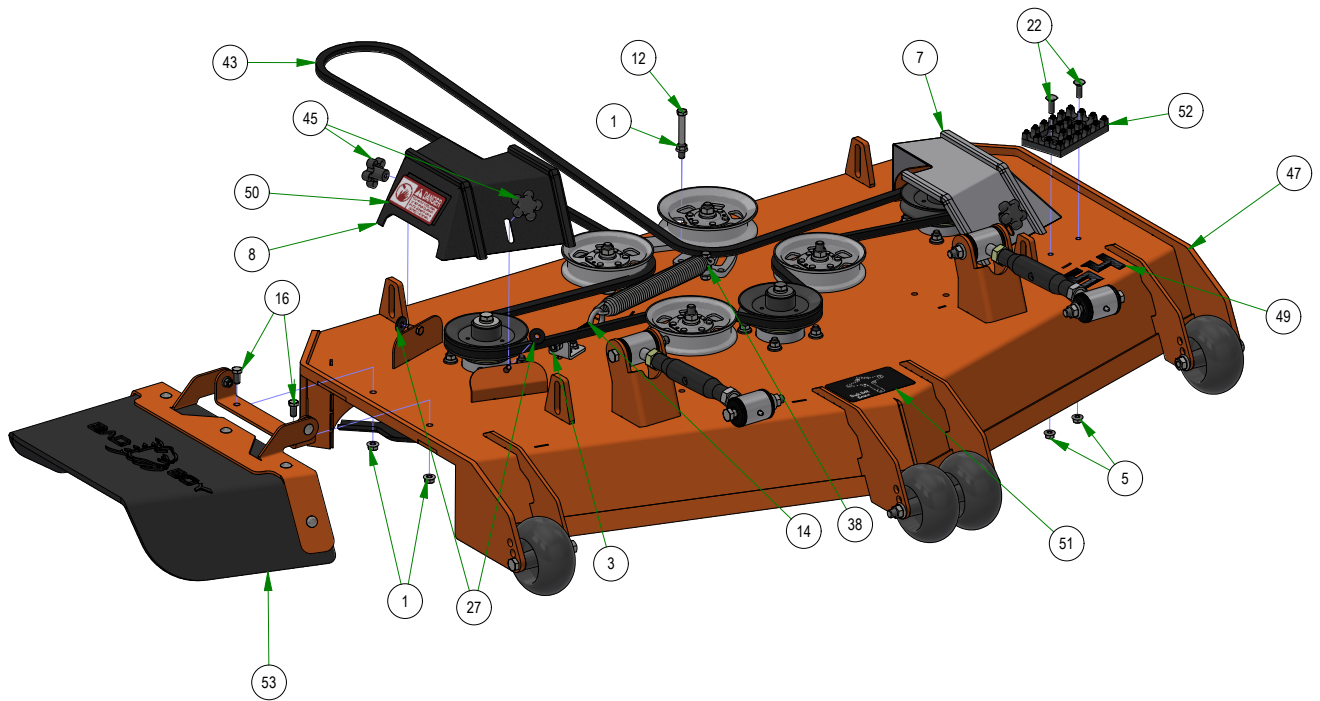

BAD BOY MOWERS

PARTS SECTION: 54" DECK ASSEMBLY

Parts List				Parts List			
ITEM	QTY	PART NUMBER	DESCRIPTION	ITEM	QTY	PART NUMBER	DESCRIPTION
1	4	013-5201-00	3/8-16 HEX SERRATED FLANGE NUT HARD/ZINC	28	12	019-8044-00	5/16 USS FLAT WASHER (7/8 OD) ZINC
2	12	013-5202-00	3/8-16 NYLON INSERT FLANGE LOCKNUT (GR.F) ZINC	29	6	022-1001-00	2019 Deck Wheel
3	2	013-6014-00	3/8-16 HEX NUT ZINC	30	2	025-5338-00	.502 ID X .750 OD X 1.500 Long Spacer
4	1	013-7021-00	5/8-11 NYLON INSERT LOCKNUT ZINC	31	1	025-5339-00	1 3/4" Pulley Spacer
5	9	013-8049-00	5/16-18 NYLON INSERT FLANGE LOCKNUT ZINC	32	1	025-7020-00	5/8 SOLID SHAFT COLLAR (W/1 SET SCREW) ZINC
6	12	013-8050-00	1/2-13 NYLON INSERT FLANGE LOCKNUT ZINC	33	1	026-0234-00	61 Bolt in Baffle Deck v2 Stripping Plate
7	1	014-5050-00	2019 54" Left Outlaw Gen2 Pulley Cover	34	1	029-7036-00	REVISED TRIM BUMPER_20180226
8	1	014-5051-00	2019 54" Right Outlaw Gen2 Pulley Cover	35	3	030-0050-00	5/16-24 X 1/4 SOCKET SET SCREW (CUP PT) PLAIN
9	1	018-0046-00	1/2-13 X 8 HEX CAP SCREW GR 5 ZINC	36	3	033-6006-00	5.25" Deck Spindle Pulley
10	2	018-2007-00	5/16-18 X 1 HEX CAP SCREW (GR.5) ZINC	37	3	033-7201-25	5-3/4 Idler Pulley
11	3	018-2018-00	1/2-13 X 3-1/2 HEX FLANGE BOLT (GR.8) ZINC	38	1	034-2030-00	2019 Outlaw Gen2 Deck Spring
12	1	018-4700-00	3/8-16 X 3 HEX CAP SCREW (GR.5) ZINC	39	3	037-4000-00	OUTLAW SPINDLE ASSEMBLY
13	3	018-4703-00	5/16-18 X 1-1/4 CARRIAGE BOLT ZINC	40	3	038-0001-00	54" Fusion Blade for ZT/Mav/Outlaw/Revolt
14	1	018-4707-00	4" 3/8-16 Eye Bolt	41	1	039-0144-00	2019 Deck Eye Bolt Tab
15	4	018-5019-00	1/2-13 X 4 HEX CAP SCREW (GR.8) ZINC YELLOW	42	1	039-6946-18	2019 Rebel Rogue Deck Idler
16	2	018-5250-00	3/8-16 X 3/4 HEX CAP SCREW (GR.5) ZINC	43	1	041-1650-00	B165 Belt-60 54" deck Outlaw
17	12	018-6012-00	3/8-16 X 1-1/2 HEX CAP SCREW (GR.5) ZINC	44	3	042-6030-00	1/4 X 1 SQ MACHINERY KEY 1018 STL PLN
18	3	018-6019-00	1/2-20 X 1-1/2 HEX CAP SCREW (GR.5) ZINC	45	4	045-6043-00	5/16" Knob
19	3	018-6020-00	5/8-18 X 1-1/2 HEX CAP SCREW (GR.8) ZINC YELLOW	46	2	048-8000-00	Turnbuckle Assembly (M20-2.5)
20	1	018-6059-00	5/8-11 X 2-1/2 HEX CAP SCREW (GR.5) ZINC	47	1	060-5551-19	2019 Sloped 54" Deck
21	4	018-7050-00	1/2-13 X 4-1/2 HEX CAP SCREW (GR.5) ZINC	48	1	084-5004-00	R Series Rubber For Deck
22	2	018-8065-00	5/16-18 X 1 CARRIAGE BOLT (GR.8) ZINC	49	1	091-0504-00	54" Deck Decal
23	2	018-8066-00	5/16-18 X 7/8 CARRIAGE BOLT ZINC	50	2	091-3012-00	Danger Decal-Spindle/Discharge
24	3	019-5007-00	1/2 SPLIT LOCKWASHER (GR.8) ZINC/YELLOW	51	1	091-4036-00	2019 Rebel & Rogue Deck Belt Route Decal
25	3	019-5038-00	5/8 USS FLAT WASHER (1-3/4" OD) GR.8 ZINC YELLOW	52	1	099-7000-00	Deck Step Assembly
26	3	019-6020-00	1/2 BELLEVILLE WASHER (1-5/8 OD X .140 THK) ZINC	53	1	210-7000-98	2019 Outlaw Gen2 Chute Assembly
27	4	019-6050-00	.360 ID X .983 OD X .120 THICK FLAT WASHER NYLON BLACK				

BAD BOY MOWERS

PARTS SECTION: 54" DECK ASSEMBLY