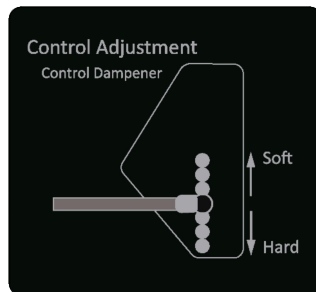

091-4039-00
Control Adj. Control Dampener Decal