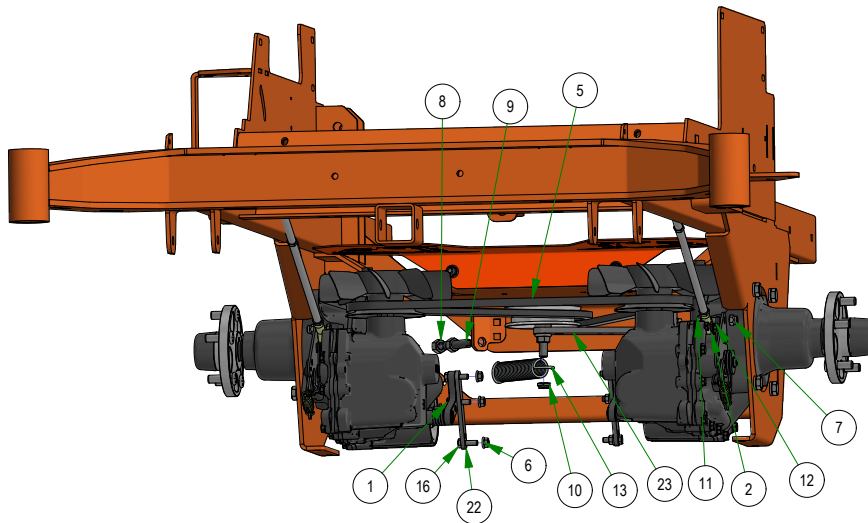

PARTS SECTION: TRANSAXLE

Parts List				Parts List			
ITEM	QTY	PART NUMBER	DESCRIPTION	ITEM	QTY	PART NUMBER	DESCRIPTION
14	10	013-3000-00	Acorn Lug Nut	19	8	019-5007-00	1/2 SPLIT LOCKWASHER (GR.8) ZINC/YELLOW
7	2	013-5041-00	3/8-16 NYLON INSERT LOCKNUT ZINC	20	2	022-4100-00	24x12-12 Reaper Turf Tire & Wheel Assembly
4	6	013-5202-00	3/8-16 NYLON INSERT FLANGE LOCKNUT (GR.F) ZINC	12	2	025-0036-00	Drive Arm Transaxle Spacer
8	2	013-7018-00	1/2-13 HEX NUT ZINC	21	1	026-2240-00	2019 Outlaw Rigid Skid Plate
6	6	013-8049-00	5/16-18 NYLON INSERT FLANGE LOCKNUT ZINC	13	1	034-9050-00	Deck spring big diameter
15	1	014-5070-00	2019 Rigid Fan Guard	2	2	035-0009-01	2024 Rebel Push Rod Assembly
9	1	018-2004-50	All Thread	22	2	039-2135-00	2015 Outlaw Brake Adapter (4400 Transaxles Only)
1	4	018-2006-00	5/16-18 X 1-1/4 HEX C/S (GR.5) ZC	23	1	039-6945-03	2019 Rebel Pump Idler
16	2	018-2007-00	5/16-18 X 1 HEX CAP SCREW (GR.5) ZINC	5	1	041-8050-00	2019 Rebel Pump Belt
17	8	018-2030-00	1/2-13 X 1 HEX CAP SCREW (GR.5) ZINC	24	1	050-1000-00	4400 Transaxle-Left-Base Outlaw/2019 Rebel
10	1	018-4010-00	1/2-13 NYLON INSERT JAM LOCKNUT ZINC	25	1	050-1050-00	4400 Transaxle-Right-Base Outlaw/2019 Rebel
11	2	018-5040-00	3/8-16 X 1-1/4 HEX CAP SCREW (GR.5) ZINC	3	1	070-2304-00	2023 Rebel Frame - Painted
18	6	018-5043-00	3/8-16 X 1-1/4 CARRIAGE BOLT ZINC