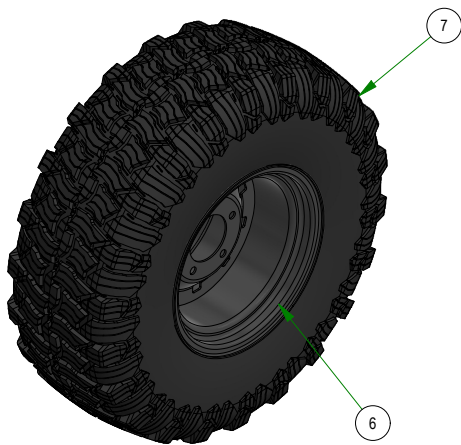

039-6945-03
REBEL TRANSAXLE IDLER ASSEMBLY

PARTS SECTION: TRANSAXLE SUBASSEMBLIES

Parts List				Parts List			
ITEM	QTY	PART NUMBER	DESCRIPTION	ITEM	QTY	PART NUMBER	DESCRIPTION
1	2	013-5301-00	5/8-11 NYLON INSERT JAM LOCKNUT ZINC	11	2	034-9080-00	Gold Transaxle Spring
2	2	013-8050-00	1/2-13 NYLON INSERT FLANGE LOCKNUT ZINC	12	2	039-6945-00	Deck Idler
3	2	018-5309-00	5/8-11 X 4-1/2 HEX CAP SCREW (GR.5) ZINC	13	1	050-1025-00	Fan/Pulley Kit for 4400 Outlaw
4	2	018-6036-00	1/2-13 X 2-3/4 HEX CAP SCREW (GR.5) ZINC	14	5	050-2012-00	Transaxle Wheel Studs/ Drum Brake Studs
5	4	019-6017-00	.635 ID X 1.120 OD X .140 THICK FLAT WASHER NYLON	15	1	050-2073-00	FAN/PULLEY KIT
6	1	022-4070-00	12x12" Black Wheel For 2015 Outlaw	16	1	050-2079-00	5 BOLT HUB KIT
7	1	022-4095-00	24x12-12 Reaper Turf Tire	17	1	050-8003-00	Seal Kit for 4400 Series Outlaw Transaxle
8	2	025-7020-00	5/8 SOLID SHAFT COLLAR (W/1 SET SCREW) ZINC	18	1	063-1060-00	FILTER FOR 5400 TRANSAXLE
9	2	025-7036-00	1/2 SOLID SHAFT COLLAR (W/1 SET SCREW) ZINC	19	1	063-1070-00	Hydro Filter for 4400 Transaxle
10	2	033-6001-00	4 3/4" Idler Pulley				

022-4100-00
REAR WHEEL & TIRE