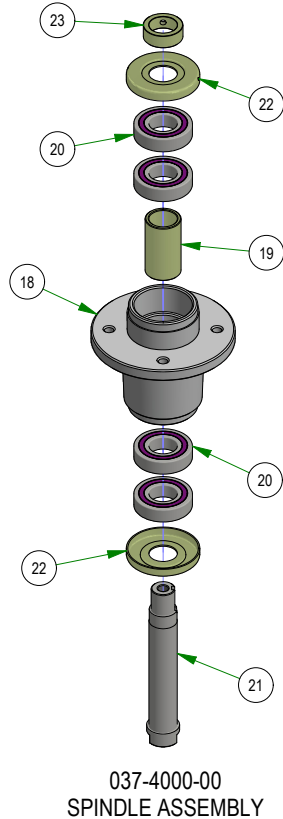

PARTS SECTION: 72" DECK ASSEMBLY

BAD BOY MOWERS

PARTS SECTION: DECK SUBASSEMBLIES

Parts List				Parts List			
ITEM	QTY	PART NUMBER	DESCRIPTION	ITEM	QTY	PART NUMBER	DESCRIPTION
1	1	013-0030-00	Hex Nut M20-2.5	17	1	033-8050-00	5" Idler Pulley
2	1	013-0031-00	Hex Nut M20-2.5 Left Hand Threads Gold Plated	18	1	037-4000-01	4000 Series Spindle Housing
3	2	013-5201-00	3/8-16 HEX SERRATED FLANGE NUT HARD/ZINC	19	1	037-4002-00	4000 Series Spindle Spacer
4	7	013-8049-00	5/16-18 NYLON INSERT FLANGE LOCKNUT ZINC	20	4	037-6023-00	Bearing - 6206
1	1	013-8050-00	1/2-13 NYLON INSERT FLANGE LOCKNUT ZINC	21	1	037-6026-00	Spindle Shaft
6	5	018-4703-00	5/16-18 X 1-1/4 CARRIAGE BOLT ZINC	22	2	037-8002-00	Spindle Dust Cap
7	1	018-6012-00	3/8-16 X 1-1/2 HEX CAP SCREW (GR.5) ZINC	23	1	037-9050-00	Locking Collar w/ 1/4"-20 Set Screw
8	1	018-6036-00	1/2-13 X 2-3/4 HEX CAP SCREW (GR.5) ZINC	24	1	039-4893-00	2019 Upper Chute Bracket
9	2	018-8066-00	5/16-18 X 7/8 CARRIAGE BOLT ZINC	25	1	039-4894-00	2019 Lower Chute Bracket
10	2	019-6042-00	.360 ID X .983 OD X .120 THICK FLAT WASHER NYLON	26	1	039-6946-10	2019 Deck Belt Tensioner
11	2	022-7009-00	Ball Bearing w/Retainer, 99502H-NR, 625 Bore x 1.375 OD x .4375 Width	27	1	048-8020-00	2024 Turnbuckle Body
12	2	024-0001-00	1/4-28 Grease Fitting	28	1	048-8021-00	Turnbuckle End Right-Handed Thread
13	1	025-5203-00	.51 ID X .75 OD X .75 LGTH SOLID SPACER ZINC	29	1	048-8022-00	Turnbuckle End Left-Handed Thread
14	1	026-0167-00	Belt Tensioner Retainer Plate	30	1	206-6018-00	2019 Chute Hanger
15	4	032-2000-00	Polyurethane Bushing	31	1	210-6025-00	2019 Belted Chute with Logo
16	2	032-2001-00	Sleeve				