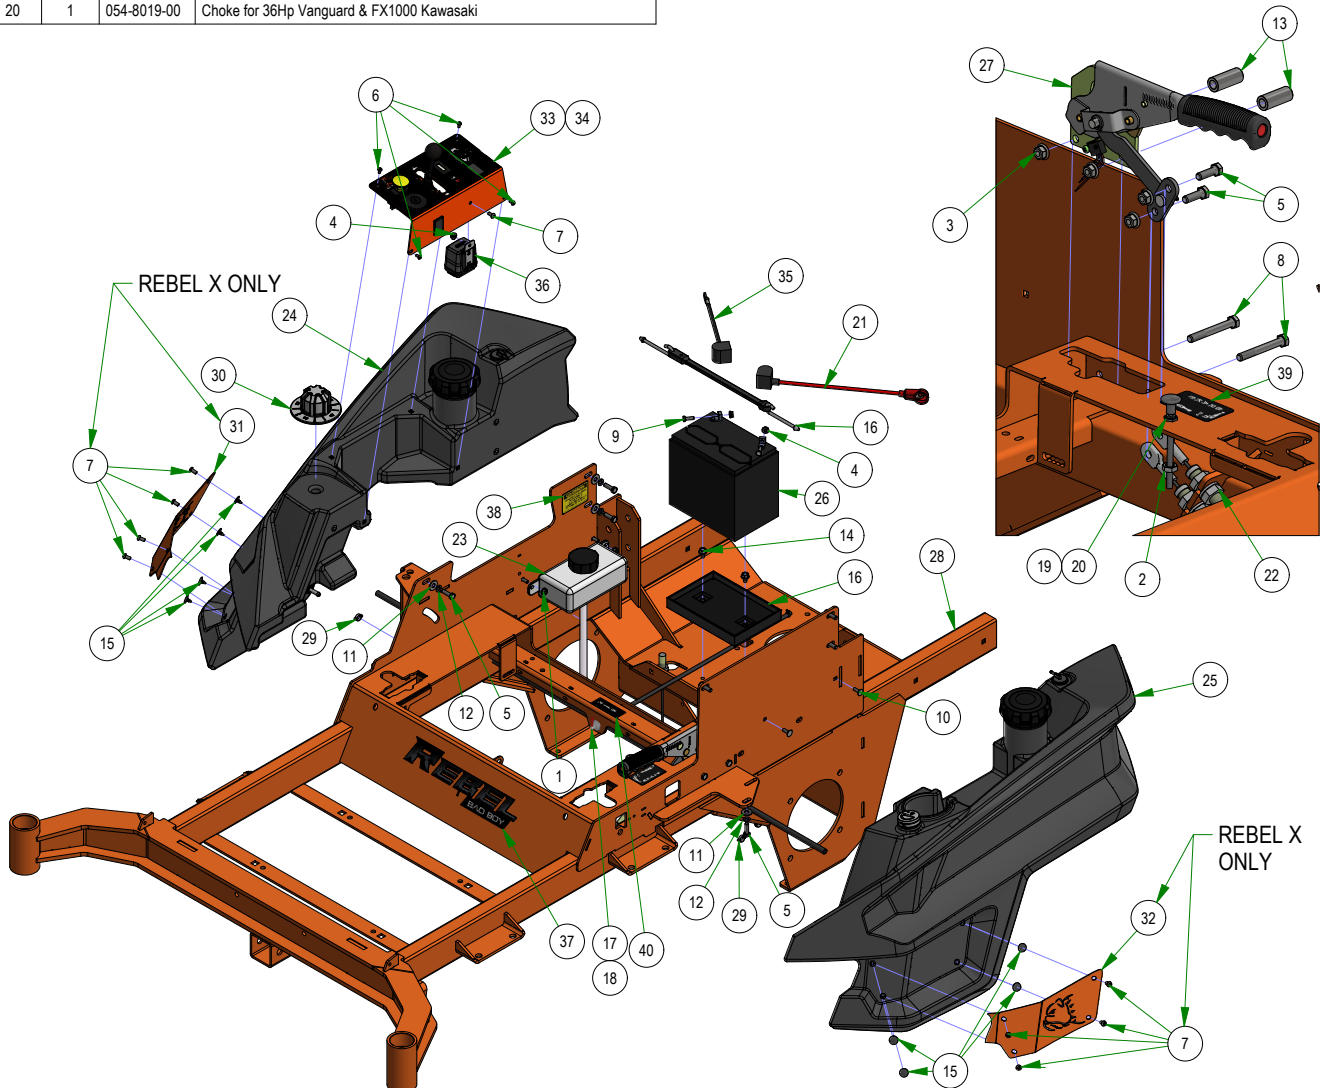

Parts List				Parts List			
ITEM	QTY	PART NUMBER	DESCRIPTION	ITEM	QTY	PART NUMBER	DESCRIPTION
1	4	013-2050-00	1/4-20 NYL INSERT FLANGE LOCKNUT ZINC	21	1	064-5301-01	14" Red Battery Cable-Base Outlaw
2	1	013-6051-00	3/8-24 HEX NUT ZINC YELLOW	22	2	064-8056-00	Long Brake Cable
3	4	013-8049-00	5/16-18 NYLON INSERT FLANGE LOCKNUT ZINC	23	2	067-8085-19	2019 Rebel Hydro Tank Assembly
4	3	013-9001-00	1/4-20 HEX SERRATED FLANGE NUT HARD/ZINC	24	1	067-9950-50	2019 Right Rebel, Rogue, Renegade Fuel Tank (GAS)
5	10	018-2007-00	5/16-18 X 1 HEX CAP SCREW (GR.5) ZINC	25	1	067-9960-50	2019 Left Rebel, Rogue, Renegade Fuel Tank (GAS)
6	4	018-2010-00	10-32 X 3/8 BUTTON SOCKET CAP SCREW 18-8 STAINLESS STEEL	26	1	068-8049-00	SP-35 Battery
7	9	018-2012-00	1/4-20 X 1/2 BUTTON SOCKET CAP SCREW 18-8 STAINLESS STEEL	27	1	069-0001-00	2019 Brake Handle Assembly
8	2	018-5344-00	5/16-18 X 2-1/2 HEX CAP SCREW (GR.5) ZINC	28	1	070-2304-00	2023 Rebel Frame - Painted
9	2	018-8052-00	1/4-20 X 3/4 HEX CAP SCREW (GR.5) ZINC	29	2	072-8076-00	2 EAR CLAMP 12.5mm-15mm
10	4	019-8040-00	1/4-20 X 3/4 CARRIAGE BOLT (GR.5) ZINC	30	1	077-9002-00	2019 Rigid Deck Dial 1.5 to 5.5
11	8	019-8044-00	5/16 USS FLAT WASHER (7/8 OD) ZINC	31	1	079-3290-00	2019 Outlaw Fuel Tank Insert - Right
12	8	019-8051-00	5/16 SPLIT LOCKWASHER ZINC	32	1	079-3291-00	2019 Outlaw Fuel Tank Insert - Left
13	2	025-0027-00	.380 ID X .625 OD X 1.500 LGTH 2019 OUTLAW BRAKE HANDLE SPACER ZINC	33	1	079-3481-19	Rebel/Rogue Control Panel Assy
14	2	030-7044-00	5/16-18 X 1/2 HWH unslot (F) tcs zinc	34	1	079-3581-23	2023 Rebel/Rogue Control Panel Assy-Drive by Wire
15	8	040-6081-00	3/16 x .48 Christmas Tree Nylon Black	35	1	086-0005-00	Starter Cable
16	1	043-8930-98	2023 Battery Hold Down Assembly	36	1	086-2050-19	2019 Wiring Harness-Rebel/Rogue
17	1	051-2019-29	2023 Rebel Rogue Renegade Fuel Line for Kohler	37	1	091-0514-00	Rebel back Plate & Front Decal
18	1	051-2019-33	2023 Rebel Rogue Renegade Fuel Line for Kawasaki	38	2	091-1020-00	Hydraulic Decal
19	1	054-8017-00	Choke	39	1	091-1101-18	2018 Out/XP/Diesel Brake Decal
20	1	054-8019-00	Choke for 36Hp Vanguard & FX1000 Kawasaki	40	1	091-6022-00	R-Series Shut Off Valve Decal