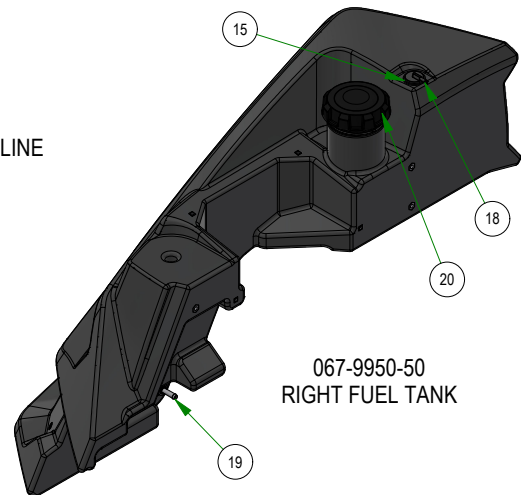

Parts List				Parts List			
ITEM	QTY	PART NUMBER	DESCRIPTION	ITEM	QTY	PART NUMBER	DESCRIPTION
1	4	013-5019-00	10-24 NYLON INSERT LOCKNUT ZINC	18	2	067-6070-00	Rollover Valve
2	4	018-1040-00	Light Plug	19	1	067-8085-00	Expansion Tank Outlaw
3	4	018-5200-00	10-24 X 5/8 BUTTON SOCKET CAP SCREW 18-8 STAINLESS STEEL	19	2	067-9901-00	Fuel Pick-up
4	1	051-0019-00	5/8 Braided Hose	20	2	067-9904-00	Fuel Cap
5	1.250 ft	051-8067-00	1/4" Fuel Line Hose	21	6	072-8068-00	5/16 Fuel Line Clamp
6	1	051-8067-22	1/4" Fuel Line Hose	22	6	072-8069-00	1/4 Fuel Hose Clamp
7	1	051-8067-32	1/4" Fuel Line Hose	24	2	072-8078-00	CTB-23 HOSE CLAMP
8	6	051-8075-26	5/16" fuel line hose	24	2	077-2076-00	USB Port
9	1	055-2012-00	Universal Throttle Head - 2012	25	2	077-8076-00	Ignition Switch
10	1	055-2013-00	Throttle Knob	26	2	079-3483-00	2022 Rebel Control Panel
11	1	055-3001-00	Kawasaki \ Kohler Drive By Wire	27	1	083-4013-00	Tachometer
12	2	056-8058-00	PTO Switch	28	1	083-4015-00	Hour Meter EFI/EVO
13	1	066-5050-00	Hydraulic Tank Cap	29	1	086-1202-01	Relay Block Cover Replacement Kit
14	1	067-4080-00	Fuel Gauge with Grommet	30	4	086-1202-19	Relay
15	2	067-6054-00	Roll Over Valve Grommet	31	2	089-1000-00	Oil Light
16	1	067-6056-00	Fuel Gauge Grommet	32	2	091-4009-22	2022 Rebel/Rogue Control Panel Decal
17	3	067-6058-00	3 Way Fuel Shut-Off Valve 5/16 x 5/16 x 1/4	33	1	216-1002-00	2023 REBEL/ROGUE Tach Ground Wire Assy