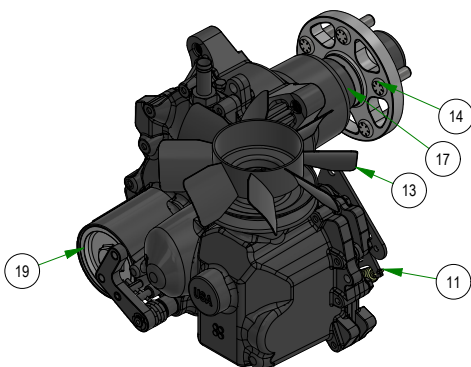

050-1000-00 & 050-1050-00
REBEL 4400 TRANSAXLE PARTS