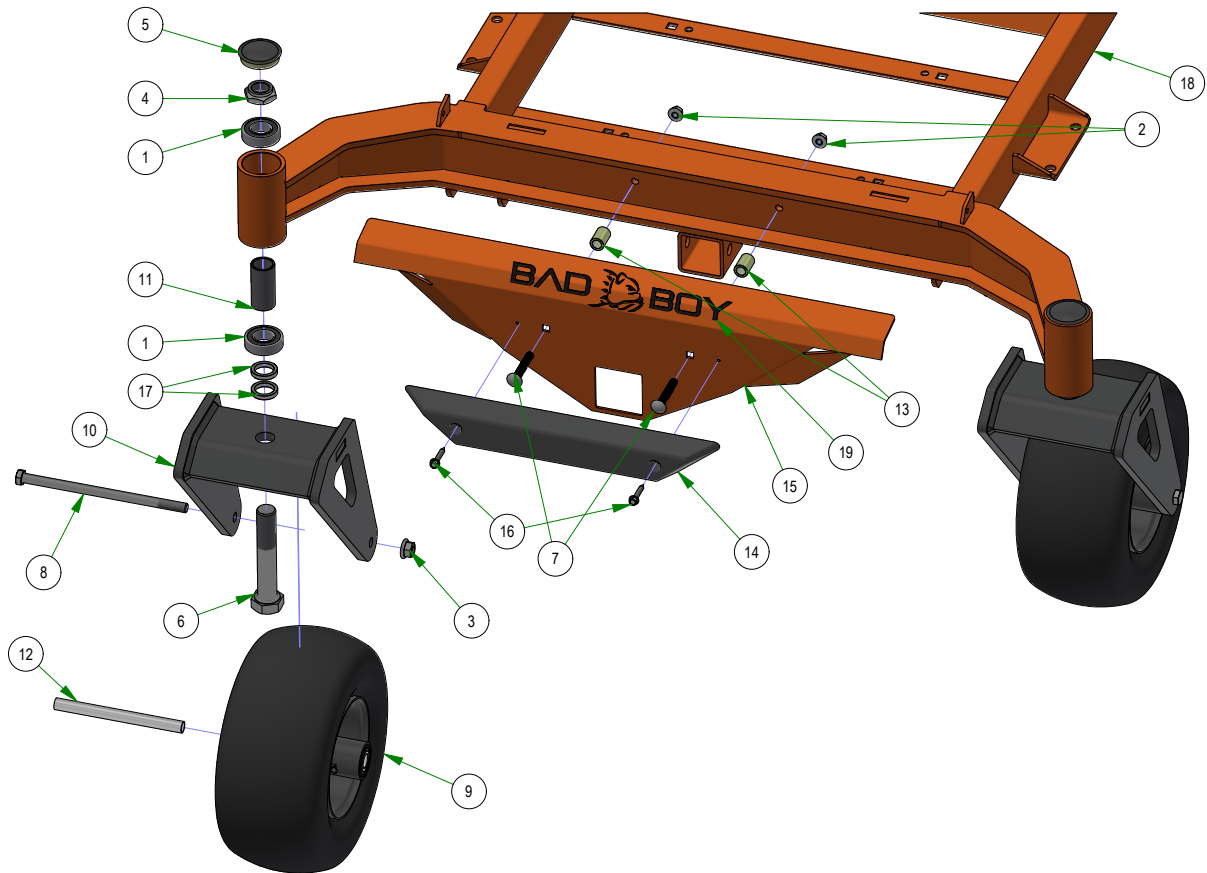

BAD BOY MOWERS

PARTS SECTION: FRONT END

Parts List				Parts List			
ITEM	QTY	PART NUMBER	DESCRIPTION	ITEM	QTY	PART NUMBER	DESCRIPTION
1	4	010-1050-00	1641 BEARING W/2 CONTACT RUBBER SEALS	11	2	025-0003-00	2016 Front Bearing Spacer
2	2	013-5202-00	3/8-16 NYLON INSERT FLANGE LOCKNUT (GR.F) ZINC	12	2	025-5202-00	Front Wheel Spanner
3	2	013-8050-00	1/2-13 NYLON INSERT FLANGE LOCKNUT ZINC	13	2	025-5337-00	SPACER
4	2	013-9004-00	1"-14 NYLON INSERT JAM LOCKNUT ZINC	14	1	029-8000-00	2017 XP BUMPER
5	2	014-2025-00	2017 Bearing Cover	15	1	029-8020-00	2024 Rebel Front Bumper Plate
6	2	018-0026-00	1"-14 X 5-1/2 HEX CAP SCREW (GR.8) ZINC YELLOW	16	2	030-7039-00	1/4-14 X 1-1/2 HEX WASHER UNSLOT TEK/3 ZINC
7	2	018-0044-00	3/8" x 2 1/2" Carriage Bolt	17	4	058-1000-00	1.02 ID X 1.38 OD X .250 THK SPACER ZINC
8	2	018-7010-00	1/2-13 X 9 HEX CAP SCREW (GR.5) ZINC	18	1	070-2304-00	2023 Rebel Frame - Painted
9	2	022-3088-00	13x6.50-6 Black No Flat Assembly	19	1	091-4063-00	Flying Bulldog Front Bumper Decal
10	2	023-0030-22	2019 Rebel Front Fork - Weldment - Black