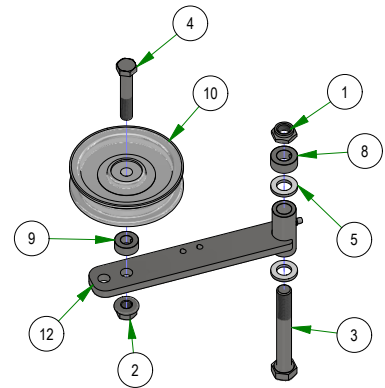

039-6945-RX
REBEL X TRANSAXLE IDLER ASSEMBLY