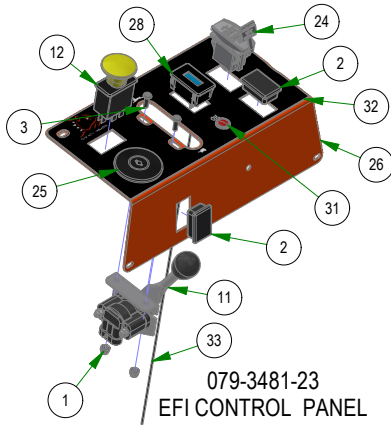

Parts List				Parts List			
ITEM	QTY	PART NUMBER	DESCRIPTION	ITEM	QTY	PART NUMBER	DESCRIPTION
1	4	013-5019-00	10-24 NYLON INSERT LOCKNUT ZINC	18	2	067-6070-00	Rollover Valve
2	4	018-1040-00	Light Plug	19	1	067-8085-00	Expansion Tank Outlaw
3	4	018-5200-00	10-24 X 5/8 BUTTON SOCKET CAP SCREW 18-8 STAINLESS STEEL	19	2	067-9901-00	Fuel Pick-up
4	1	051-0019-00	5/8 Braided Hose	20	2	067-9904-00	Fuel Cap
5	1.250 ft	051-8067-00	1/4" Fuel Line Hose	21	6	072-8068-00	5/16 Fuel Line Clamp
6	1	051-8067-22	1/4" Fuel Line Hose	22	6	072-8069-00	1/4 Fuel Hose Clamp
7	1	051-8067-32	1/4" Fuel Line Hose	24	2	072-8078-00	CTB-23 HOSE CLAMP
8	6	051-8075-26	5/16" fuel line hose	24	2	077-2076-00	USB Port
9	1	055-2012-00	Universal Throttle Head - 2012	25	2	077-8076-00	Ignition Switch
10	1	055-2013-00	Throttle Knob	26	2	079-3483-00	2022 Rebel Control Panel
11	1	055-3001-00	Kawasaki \ Kohler Drive By Wire	27	1	083-4013-00	Tachometer
12	2	056-8058-00	PTO Switch	28	1	083-4015-00	Hour Meter EFI/EVO
13	1	066-5050-00	Hydraulic Tank Cap	29	1	086-1202-01	Relay Block Cover Replacement Kit
14	1	067-4080-00	Fuel Gauge with Grommet	30	4	086-1202-19	Relay
15	2	067-6054-00	Roll Over Valve Grommet	31	2	089-1000-00	Oil Light
16	1	067-6056-00	Fuel Gauge Grommet	32	2	091-4009-22	2022 Rebel/Rogue Control Panel Decal
17	3	067-6058-00	3 Way Fuel Shut-Off Valve 5/16 x 5/16 x 1/4	33	1	216-1002-00	2023 REBEL/ROGUE Tach Ground Wire Assy