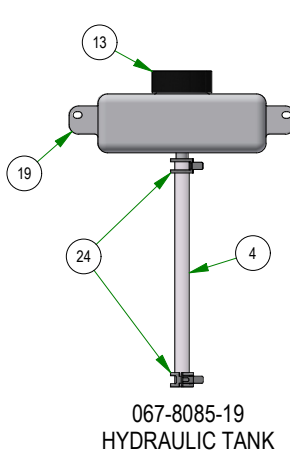

Parts List				Parts List			
ITEM	QTY	PART NUMBER	DESCRIPTION	ITEM	QTY	PART NUMBER	DESCRIPTION
1	4	013-5019-00	10-24 NYLON INSERT LOCKNUT ZINC	18	2	067-6070-00	Rollover Valve
2	4	018-1040-00	Light Plug	19	1	067-8085-00	Expansion Tank Outlaw
3	4	018-5200-00	10-24 X 5/8 BUTTON SOCKET CAP SCREW 18-8 STAINLESS STEEL	19	2	067-9901-00	Fuel Pick-up
4	1	051-0019-00	5/8 Braided Hose	20	2	067-9904-00	Fuel Cap
5	1.250 ft	051-8067-00	1/4" Fuel Line Hose	21	6	072-8068-00	5/16 Fuel Line Clamp
6	1	051-8067-22	1/4" Fuel Line Hose	22	6	072-8069-00	1/4 Fuel Hose Clamp
7	1	051-8067-32	1/4" Fuel Line Hose	24	2	072-8078-00	CTB-23 HOSE CLAMP
8	6	051-8075-26	5/16" fuel line hose	24	2	077-2076-00	USB Port
9	1	055-2012-00	Universal Throttle Head - 2012	25	2	077-8076-00	Ignition Switch
10	1	055-2013-00	Throttle Knob	26	2	079-3483-00	2022 Rebel Control Panel
11	1	055-3001-00	Kawasaki \ Kohler Drive By Wire	27	1	083-4013-00	Tachometer
12	2	056-8058-00	PTO Switch	28	1	083-4015-00	Hour Meter EFI/EVO
13	1	066-5050-00	Hydraulic Tank Cap	29	1	086-1202-01	Relay Block Cover Replacement Kit
14	1	067-4080-00	Fuel Gauge with Grommet	30	4	086-1202-19	Relay
15	2	067-6054-00	Roll Over Valve Grommet	31	2	089-1000-00	Oil Light
16	1	067-6056-00	Fuel Gauge Grommet	32	2	091-4009-22	2022 Rebel/Rogue Control Panel Decal
17	3	067-6058-00	3 Way Fuel Shut-Off Valve 5/16 x 5/16 x 1/4	33	1	216-1002-00	2023 REBEL/ROGUE Tach Ground Wire Assy