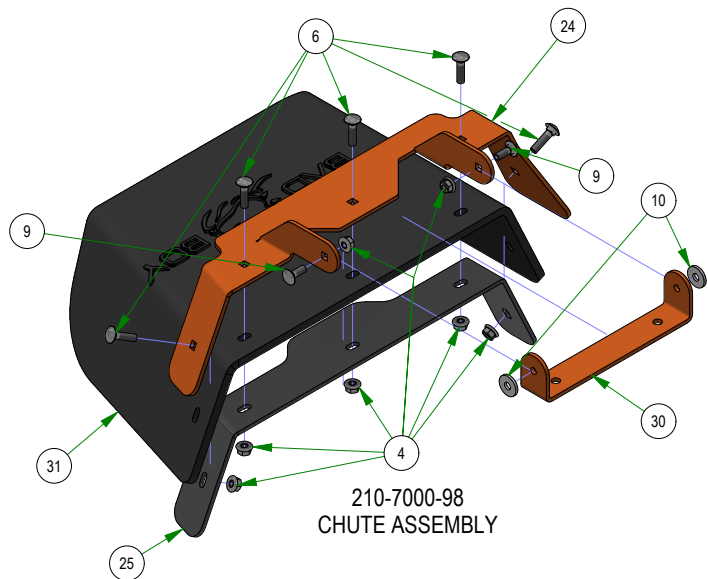

PARTS SECTION: 72" DECK ASSEMBLY

BAD BOY MOWERS

PARTS SECTION: DECK SUBASSEMBLIES

Parts List				Parts List			
ITEM	QTY	PART NUMBER	DESCRIPTION	ITEM	QTY	PART NUMBER	DESCRIPTION
1	1	013-0030-00	Hex Nut M20-2.5	17	1	033-8050-00	5" Idler Pulley
2	1	013-0031-00	Hex Nut M20-2.5 Left Hand Threads Gold Plated	18	1	037-4000-01	4000 Series Spindle Housing
3	2	013-5201-00	3/8-16 HEX SERRATED FLANGE NUT HARD/ZINC	19	1	037-4002-00	4000 Series Spindle Spacer
4	7	013-8049-00	5/16-18 NYLON INSERT FLANGE LOCKNUT ZINC	20	4	037-6023-00	Bearing - 6206
1	1	013-8050-00	1/2-13 NYLON INSERT FLANGE LOCKNUT ZINC	21	1	037-6026-00	Spindle Shaft
6	5	018-4703-00	5/16-18 X 1-1/4 CARRIAGE BOLT ZINC	22	2	037-8002-00	Spindle Dust Cap
7	1	018-6012-00	3/8-16 X 1-1/2 HEX CAP SCREW (GR.5) ZINC	23	1	037-9050-00	Locking Collar w/ 1/4"-20 Set Screw
8	1	018-6036-00	1/2-13 X 2-3/4 HEX CAP SCREW (GR.5) ZINC	24	1	039-4893-00	2019 Upper Chute Bracket
9	2	018-8066-00	5/16-18 X 7/8 CARRIAGE BOLT ZINC	25	1	039-4894-00	2019 Lower Chute Bracket
10	2	019-6042-00	.360 ID X .983 OD X .120 THICK FLAT WASHER NYLON	26	1	039-6946-10	2019 Deck Belt Tensioner
11	2	022-7009-00	Ball Bearing w/Retainer, 99502H-NR, 625 Bore x 1.375 OD x .4375 Width	27	1	048-8020-00	2024 Turnbuckle Body
12	2	024-0001-00	1/4-28 Grease Fitting	28	1	048-8021-00	Turnbuckle End Right-Handed Thread
13	1	025-5203-00	.51 ID X .75 OD X .75 LGTH SOLID SPACER ZINC	29	1	048-8022-00	Turnbuckle End Left-Handed Thread
14	1	026-0167-00	Belt Tensioner Retainer Plate	30	1	206-6018-00	2019 Chute Hanger
15	4	032-2000-00	Polyurethane Bushing	31	1	210-6025-00	2019 Belted Chute with Logo
16	2	032-2001-00	Sleeve				