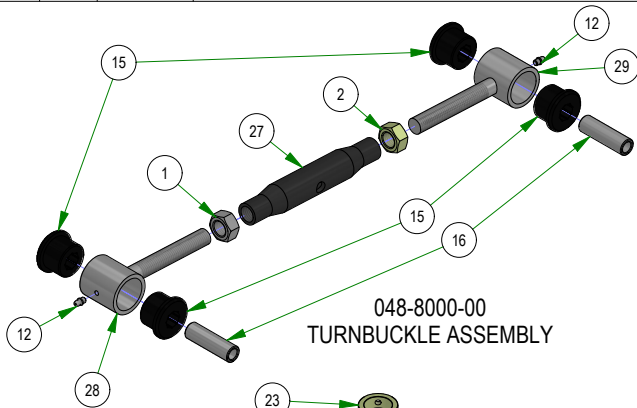

PARTS SECTION: 72" DECK ASSEMBLY

BAD BOY MOWERS

PARTS SECTION: DECK SUBASSEMBLIES

Parts List				Parts List			
ITEM	QTY	PART NUMBER	DESCRIPTION	ITEM	QTY	PART NUMBER	DESCRIPTION
1	1	013-0030-00	Hex Nut M20-2.5	17	1	033-8050-00	5" Idler Pulley
2	1	013-0031-00	Hex Nut M20-2.5 Left Hand Threads Gold Plated	18	1	037-4000-01	4000 Series Spindle Housing
3	2	013-5201-00	3/8-16 HEX SERRATED FLANGE NUT HARD/ZINC	19	1	037-4002-00	4000 Series Spindle Spacer
4	7	013-8049-00	5/16-18 NYLON INSERT FLANGE LOCKNUT ZINC	20	4	037-6023-00	Bearing - 6206
1	1	013-8050-00	1/2-13 NYLON INSERT FLANGE LOCKNUT ZINC	21	1	037-6026-00	Spindle Shaft
6	5	018-4703-00	5/16-18 X 1-1/4 CARRIAGE BOLT ZINC	22	2	037-8002-00	Spindle Dust Cap
7	1	018-6012-00	3/8-16 X 1-1/2 HEX CAP SCREW (GR.5) ZINC	23	1	037-9050-00	Locking Collar w/ 1/4"-20 Set Screw
8	1	018-6036-00	1/2-13 X 2-3/4 HEX CAP SCREW (GR.5) ZINC	24	1	039-4893-00	2019 Upper Chute Bracket
9	2	018-8066-00	5/16-18 X 7/8 CARRIAGE BOLT ZINC	25	1	039-4894-00	2019 Lower Chute Bracket
10	2	019-6042-00	.360 ID X .983 OD X .120 THICK FLAT WASHER NYLON	26	1	039-6946-10	2019 Deck Belt Tensioner
11	2	022-7009-00	Ball Bearing w/Retainer, 99502H-NR, 625 Bore x 1.375 OD x .4375 Width	27	1	048-8020-00	2024 Turnbuckle Body
12	2	024-0001-00	1/4-28 Grease Fitting	28	1	048-8021-00	Turnbuckle End Right-Handed Thread
13	1	025-5203-00	.51 ID X .75 OD X .75 LGTH SOLID SPACER ZINC	29	1	048-8022-00	Turnbuckle End Left-Handed Thread
14	1	026-0167-00	Belt Tensioner Retainer Plate	30	1	206-6018-00	2019 Chute Hanger
15	4	032-2000-00	Polyurethane Bushing	31	1	210-6025-00	2019 Belted Chute with Logo
16	2	032-2001-00	Sleeve				