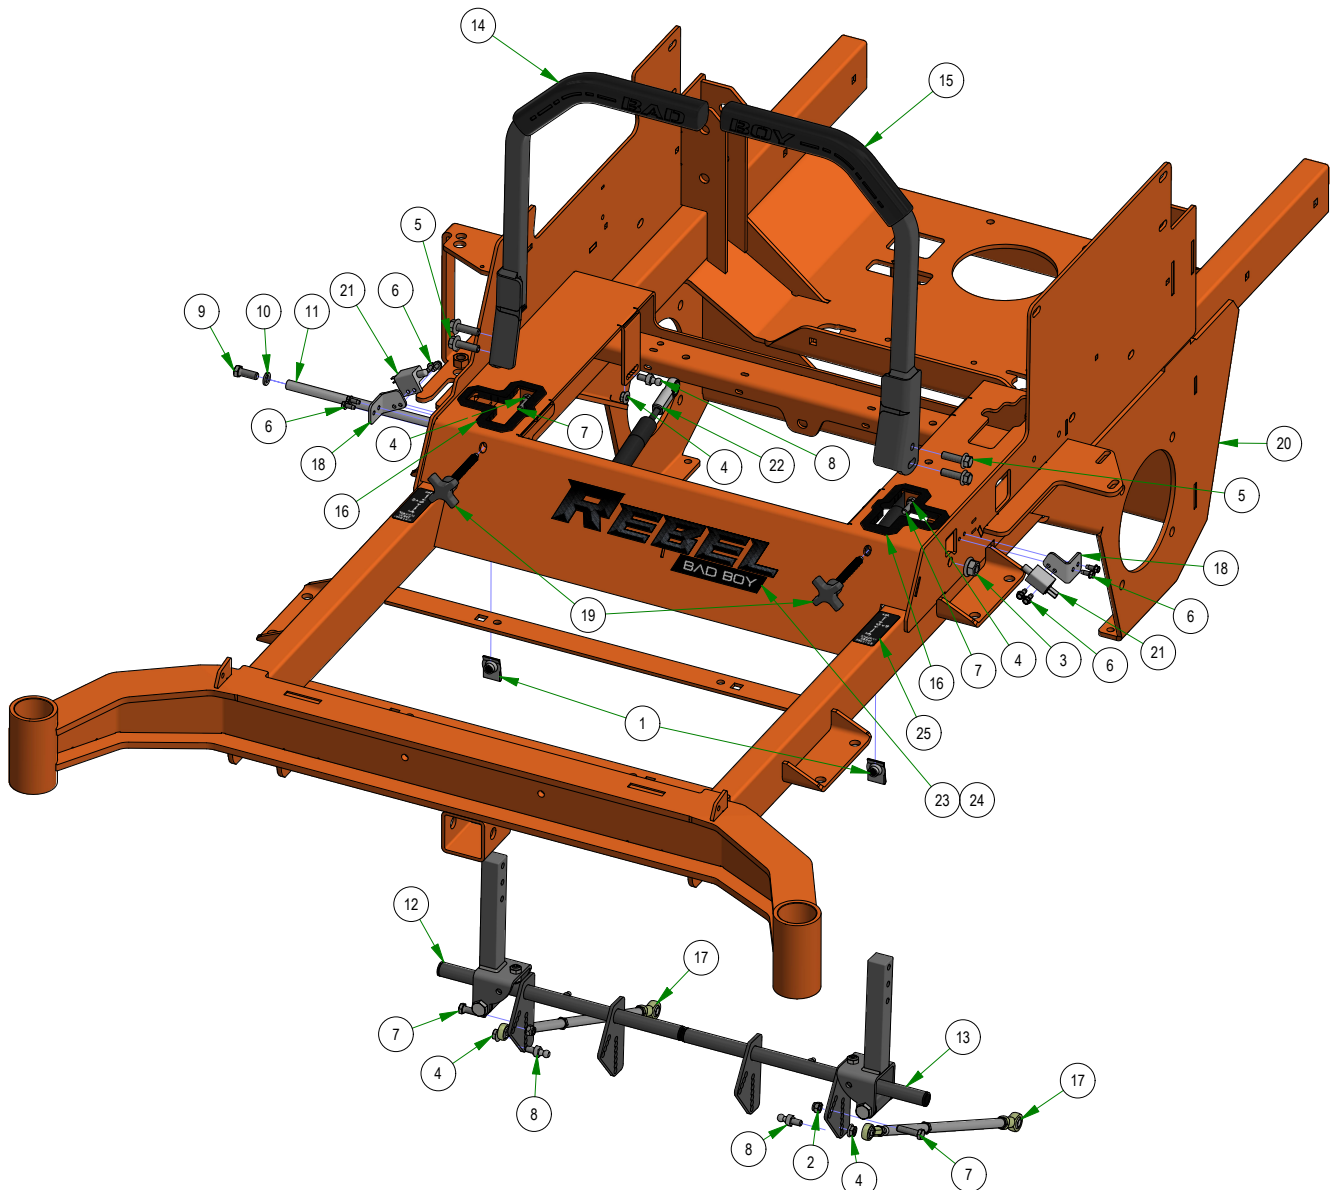

BAD BOY MOWERS

PARTS SECTION: DRIVE ARM ASSEMBLY

Parts List				Parts List			
ITEM	QTY	PART NUMBER	DESCRIPTION	ITEM	QTY	PART NUMBER	DESCRIPTION
1	2	013-0021-00	Extruded Nut 3/8"-16 3/4" Hole Center With Patch	14	1	031-9070-00	R Series Square Drive Arm RH Assembly
2	2	013-8047-00	5/16-18 NYL INS L/N ZC	15	1	031-9071-00	R Series Square Drive Arm LH Assembly
3	1	013-8050-00	1/2-13 NYLON INSERT FLANGE LOCKNUT ZINC	16	2	032-0002-00	Snap-in Drive Arm Bushing
4	6	013-9002-00	5/16-18 HEX SERRATED FLANGE NUT HARD/ZINC	17	2	035-0009-01	2024 Rebel Push Rod Assembly
5	4	018-0078-00	3/8-16 X 1 1/4 HEX WASHER UNSLOT MACHINE SCREW ZINC GR5	18	2	039-2160-00	2019 Arm Switch Bracket
6	8	018-1080-00	12-24 X 1/2 HEX WASHER UNLSOT F TCS ZINC	19	2	057-5800-00	Speed Limiting Knob 3/8-16X 3"
7	4	018-2006-00	5/16-18 X 1-1/4 HEX C/S (GR.5) ZC	20	1	070-2304-00	2023 Rebel Frame - Painted
8	4	018-2050-00	10mm Damper Ball Stud-Steering	21	2	077-8073-00	Safety Switch
9	1	018-6049-00	3/8-16 X 1 GR 5 Hex Bolts Zinc	22	2	087-0001-00	Steering Damper
10	1	019-5037-00	3/8 SPLIT LOCKWASHER ZINC	23	1	091-0514-00	Rebel back Plate & Front Decal
11	1	028-0051-00	2019 Steering Actuator Rod	24	1	091-0515-00	Rebel X back Plate & Front Decal
12	1	031-0030-24	R Series Square Drive Arm Actuator RH Assembly	25	1	091-1114-00	2018 LH/RH Steering Control Decal Roll
13	1	031-0031-24	R Series Square Drive Arm Actuator LH Assembly