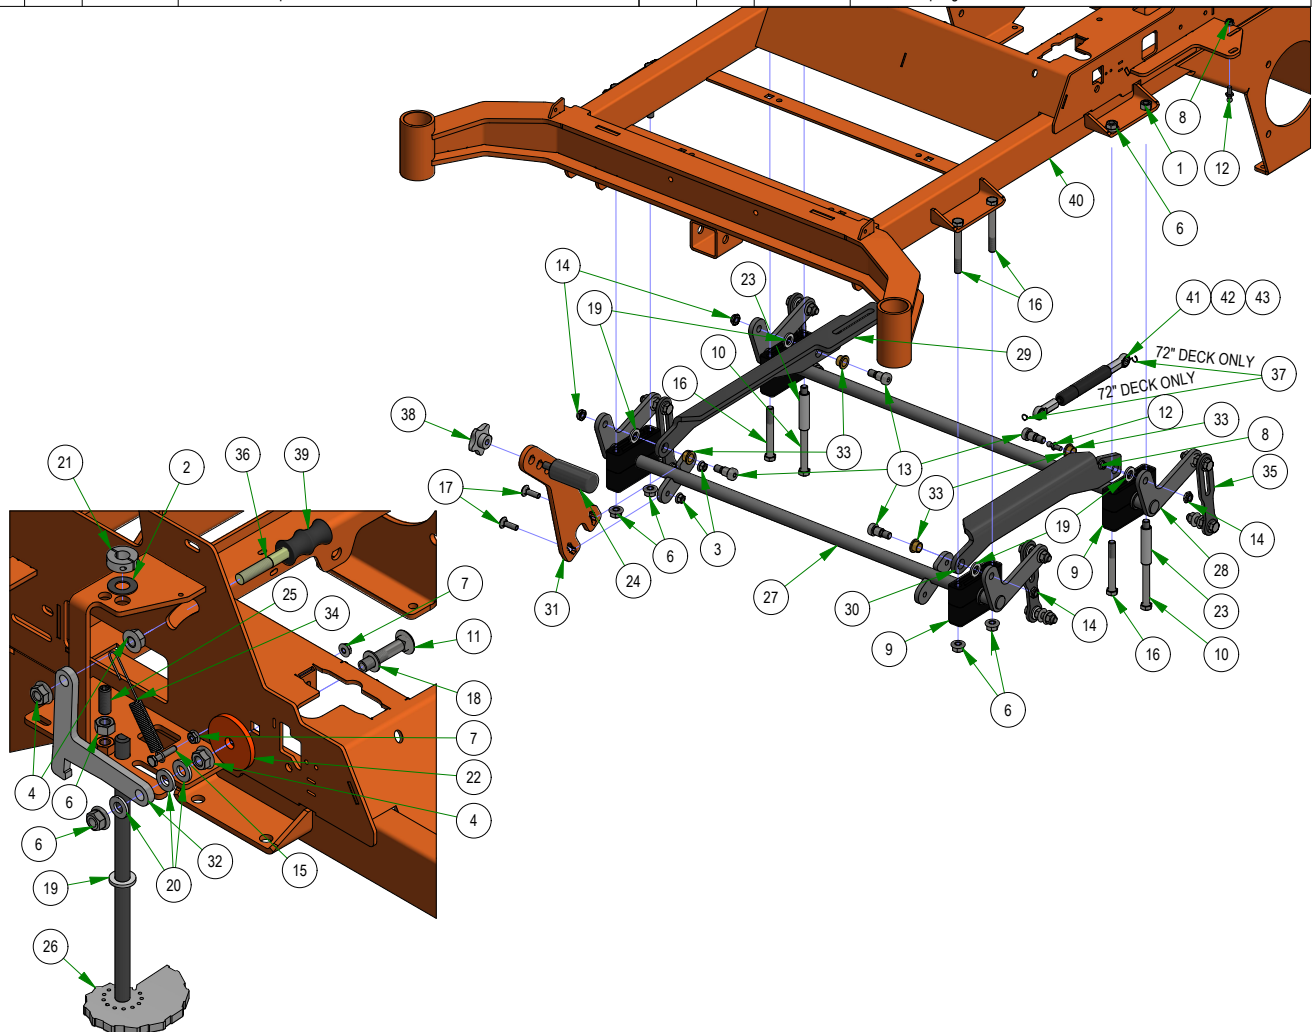

Parts List				Parts List			
ITEM	QTY	PART NUMBER	DESCRIPTION	ITEM	QTY	PART NUMBER	DESCRIPTION
1	2	013-0005-00	1/2-13 HEX 2-WAY REVERSIBLE CENTER LOCKNUT Grade B ZINC	23	2	025-0033-00	2019 Deck Stop Spacer
2	1	013-0080-00	.625 ID x 1.250 OD x .062 THK F/W Nylon	24	1	026-0026-00	Knurled Pedal
3	2	013-5202-00	3/8-16 NYLON INSERT FLANGE LOCKNUT (GR.F) ZINC	25	1	028-0008-00	Dial Rod Plunger
4	3	013-5300-00	1/2-13 HEX SERRATED FLANGE NUT HARD/ZINC	26	1	028-0015-19	2019 Outlaw Gen2 Deck Height Dial Rod Assy
6	1	013-7018-00	1/2-13 HEX NUT ZINC	27	1	028-0026-00	2019 Outlaw Actuator - Front
6	7	013-8050-00	1/2-13 NYLON INSERT FLANGE LOCKNUT ZINC	28	1	028-0027-00	2019 Outlaw Actuator - Rear
7	2	013-9001-00	1/4-20 HEX SERRATED FLANGE NUT HARD/ZINC	29	1	028-6075-22	2019 Actuator Linkage - Right - Black
8	2	013-9002-00	5/16-18 HEX SERRATED FLANGE NUT HARD/ZINC	30	1	028-6076-22	2019 Actuator Linkage - Left - Black
9	4	017-9075-00	Pillow Block Assembly	31	1	031-0003-00	Foot Lift Upright Lever
10	2	018-0004-00	1/2-13 X 7 HEX CAP SCREW (GR.5) ZINC	32	1	031-0125-00	2019 Outlaw Deck Travel Lock
11	1	018-0043-00	2 1/2 x 1/2 Carriage Bolt	33	4	032-5052-00	.627 ID X .753 OD X .500 LGTH X 1.000 FLG OD X .094 FLG THICK FLANGED BEARING OIL-IMPREG BRNZ
12	2	018-2055-00	10mm Damper Ball Stud-XP Linkage	34	1	034-1025-00	Brake Spring
13	4	018-3001-00	5/8 X 5/8 SOCKET SHOULDER BOLT ZINC YELLOW	35	4	039-2125-17	Deck Hanger Assembly
14	4	018-4010-00	1/2-13 NYLON INSERT JAM LOCKNUT ZINC	36	1	044-4000-00	Seat Bracket Pin
15	1	018-4702-00	1/4-20 X 1-1/4 HEX CAP SCREW (GR.5) ZINC	37	2	044-6050-00	Security Ring - PC744
16	6	018-5019-00	1/2-13 X 4 HEX CAP SCREW (GR.8) ZINC YELLOW	38	1	045-6044-00	Foot Pedal Knob 1/2-13
17	2	018-5043-00	3/8-16 X 1-1/4 CARRIAGE BOLT ZINC	39	1	069-4011-00	Travel Lock Rubber Grip
18	1	019-0007-00	.517 SQ WIDTH ID X .937 OD X .060 THICK F/W PHOS/OIL	40	1	070-2304-00	2023 Rebel Frame - Painted
19	5	019-6017-00	.635 ID X 1.120 OD X .140 THICK FLAT WASHER NYLON	41	1	087-5400-00	200 lb Gas Spring - 54" Deck outlaw
20	3	019-8054-00	.505 ID X 1.000 OD X .125 THICK FLAT WASHER NYLON	42	1	087-6100-00	250lb Gas Spring - 61" Deck
21	1	025-0002-00	5/8" Split Collar	43	1	087-7200-00	300lb Gas Spring - 72" Deck
22	1	025-0025-00	MZ Deck Idler Spacer