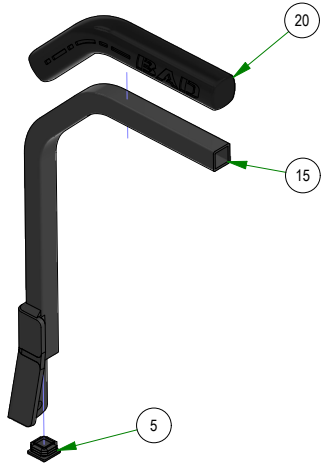

BAD BOY MOWERS

PARTS SECTION: DRIVE ARM SUBASSEMBLIES

Parts List				Parts List			
ITEM	QTY	PART NUMBER	DESCRIPTION	ITEM	QTY	PART NUMBER	DESCRIPTION
1	2	013-0017-00	3/8-16 Half Jam Nut	11	1	031-0031-10	2019 Drive Arm Actuator left - Weldment
2	1	013-6050-00	5/16 LH Nut	12	4	031-0032-00	2019 Drive Arm Bushing
3	2	013-6051-00	3/8-24 HEX NUT ZINC YELLOW	13	2	031-0070-00	R Series Square Drive Arm Pivot
4	2	013-8050-00	1/2-13 NYLON INSERT FLANGE LOCKNUT ZINC	14	1	031-9021-00	R Series Square Drive Arm LH Weldment
5	2	014-9004-00	9565K52_Polyethylene Square Plug	15	1	031-9022-00	R Series Square Drive Arm RH Weldment
6	2	018-0063-00	3/8-16 X 1 SOCKET SET SCREW (CUP POINT) PLAIN	16	1	035-0006-00	2019 Renegade Push Rod Adjuster
7	2	018-7016-00	1/2-13 X 3 HEX CAP SCREW (GR.5) ZINC	17	1	035-0009-00	2024 Rebel Push Rod
8	4	019-8054-00	.505 ID X 1.000 OD X .125 THICK FLAT WASHER NYLON	18	1	048-3000-00	Spherical Rod End - Outlaw
9	2	024-6034-00	1/4" Press in Grease Fitting	19	1	048-3002-00	Spherical Rod End - Outlaw
10	1	031-0030-10	2019 Drive Arm Actuator right - Weldment	20	2	069-4014-00	R-Series Square Drive Grip

031-9070-00
RIGHT HAND DRIVE ARM