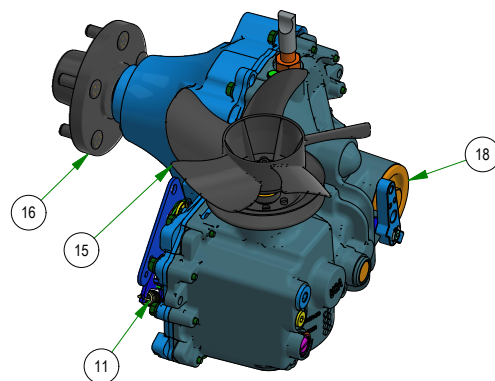

PARTS SECTION: TRANSAXLE SUBASSEMBLIES

Parts List				Parts List			
ITEM	QTY	PART NUMBER	DESCRIPTION	ITEM	QTY	PART NUMBER	DESCRIPTION
1	2	013-5301-00	5/8-11 NYLON INSERT JAM LOCKNUT ZINC	11	2	034-9080-00	Gold Transaxle Spring
2	2	013-8050-00	1/2-13 NYLON INSERT FLANGE LOCKNUT ZINC	12	2	039-6945-00	Deck Idler
3	2	018-5309-00	5/8-11 X 4-1/2 HEX CAP SCREW (GR.5) ZINC	13	1	050-1025-00	Fan/Pulley Kit for 4400 Outlaw
4	2	018-6036-00	1/2-13 X 2-3/4 HEX CAP SCREW (GR.5) ZINC	14	5	050-2012-00	Transaxle Wheel Studs/ Drum Brake Studs
5	4	019-6017-00	.635 ID X 1.120 OD X .140 THICK FLAT WASHER NYLON	15	1	050-2073-00	FAN/PULLEY KIT
6	1	022-4070-00	12x12" Black Wheel For 2015 Outlaw	16	1	050-2079-00	5 BOLT HUB KIT
7	1	022-4095-00	24x12-12 Reaper Turf Tire	17	1	050-8003-00	Seal Kit for 4400 Series Outlaw Transaxle
8	2	025-7020-00	5/8 SOLID SHAFT COLLAR (W/1 SET SCREW) ZINC	18	1	063-1060-00	FILTER FOR 5400 TRANSAXLE
9	2	025-7036-00	1/2 SOLID SHAFT COLLAR (W/1 SET SCREW) ZINC	19	1	063-1070-00	Hydro Filter for 4400 Transaxle
10	2	033-6001-00	4 3/4" Idler Pulley