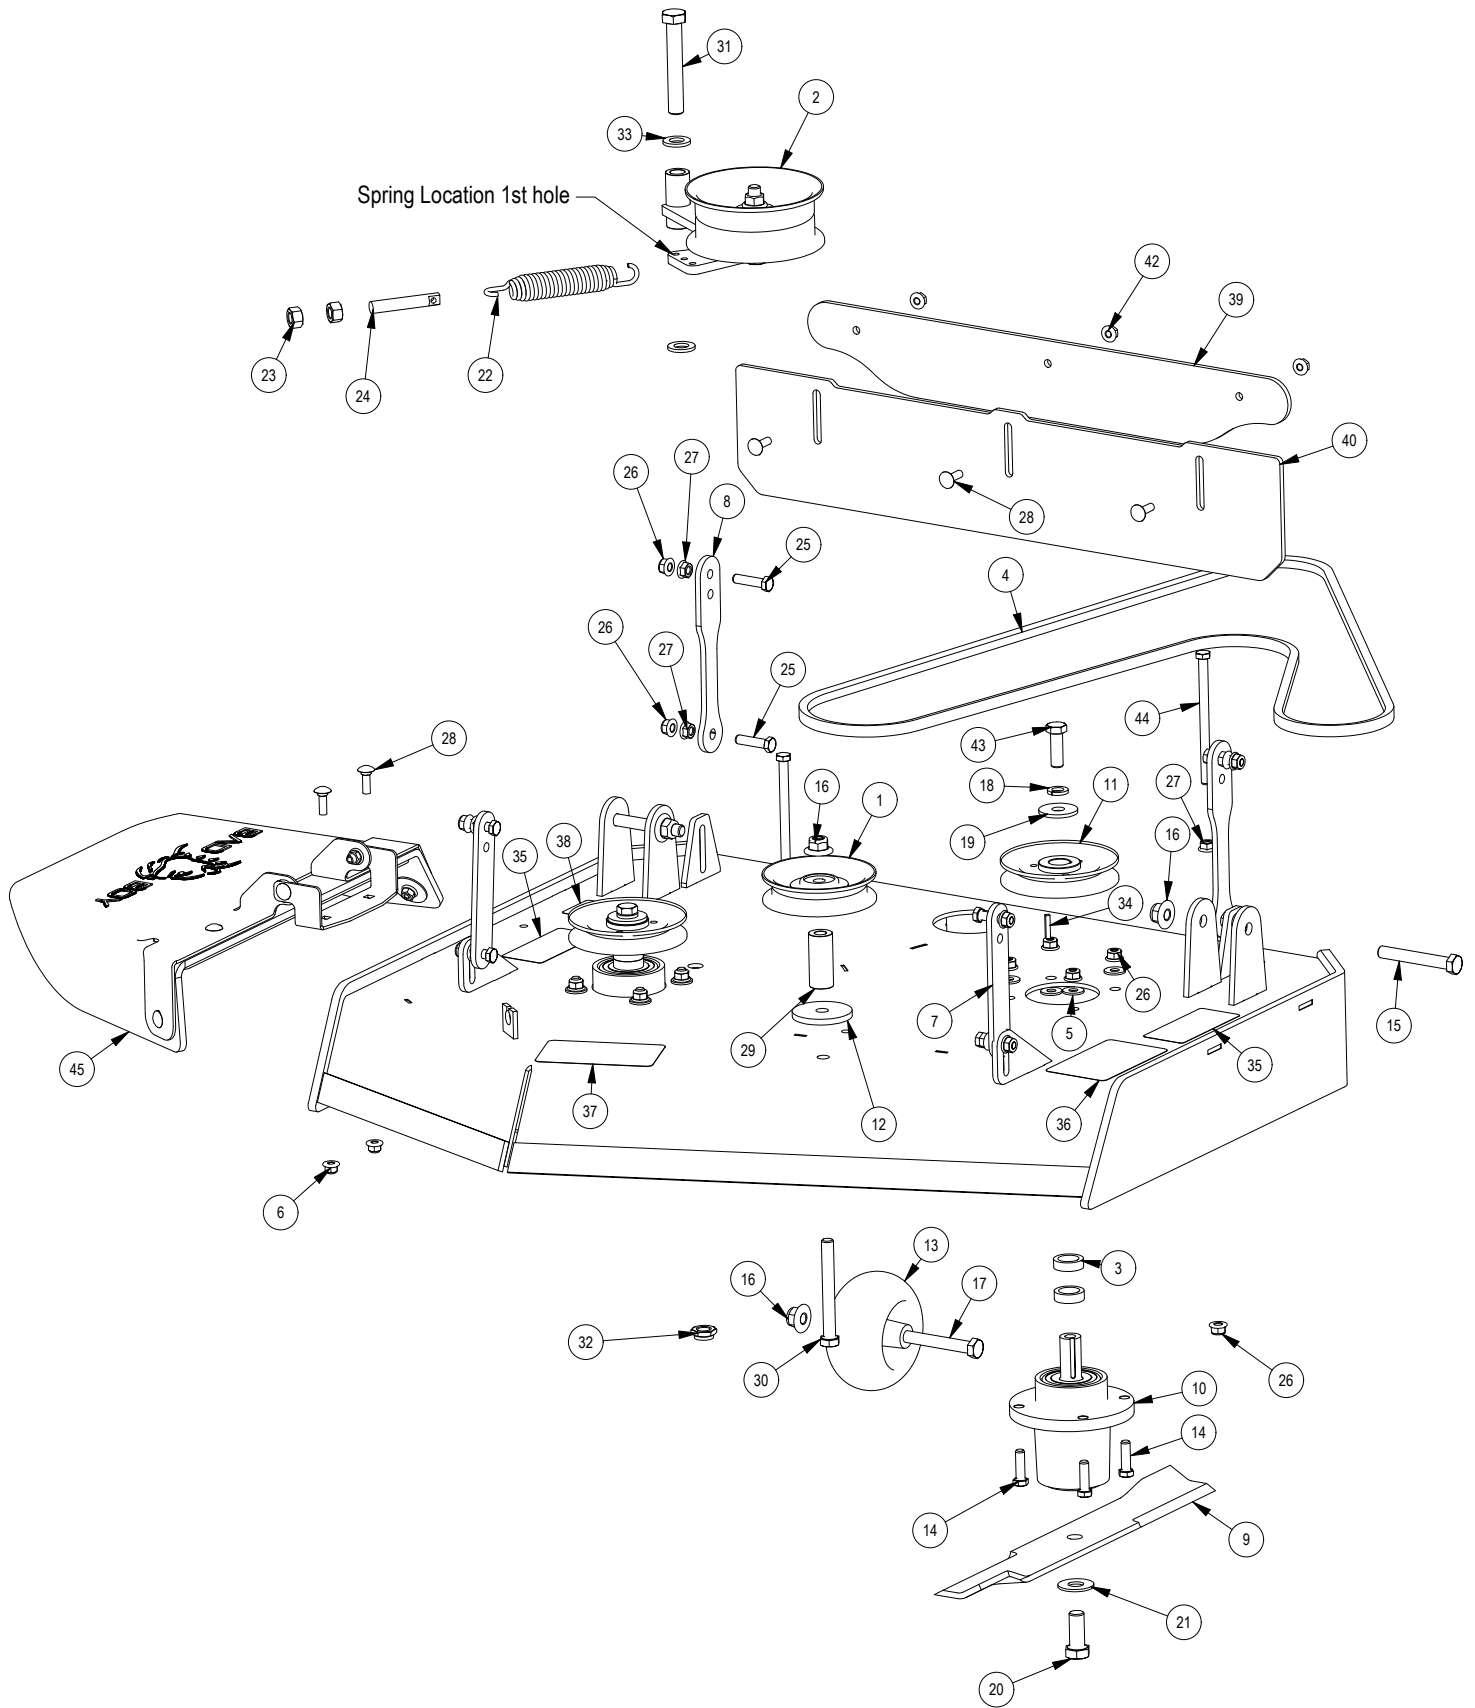

24

BAD BOY
MOWERS

PARTS MANUAL

REVOLT STAND-ON

ZERO-TURN MOWER OWNER'S OPERATOR SERVICE MANUAL

For additional information, please see us at
www.badboycountry.com

BAD BOY MOWERS

PARTS SECTION: 36" Deck

PARTS SECTION: 36" Deck

210-6016-98 Parts List				210-6016-98 Parts List			
ITEM	QTY	PART NUMBER	DESCRIPTION	ITEM	QTY	PART NUMBER	DESCRIPTION
1	1	039-0152-00	2020 36 Stand On Chute Hanger	5	1	210-6014-00	Rubber Discharge Chute MZ (Component)
2	1	039-4891-00	Discharge Chute Bracket 48 MZ (Upper)	6	6	018-8066-00	5/16-18 X 7/8 CARRIAGE BOLT ZINC
3	1	039-4892-00	2017 MZ Discharge Chute Bracket-Lower	7	6	013-8049-00	5/16-18 NYLON INSERT FLANGE LOCKNUT ZINC
4	2	019-6042-00	.360 ID X .983 OD X .120 THICK FLAT WASHER NYLON	8	2	019-0002-00	5/16 FENDER WASHER (1-1/2 OD) ZINC