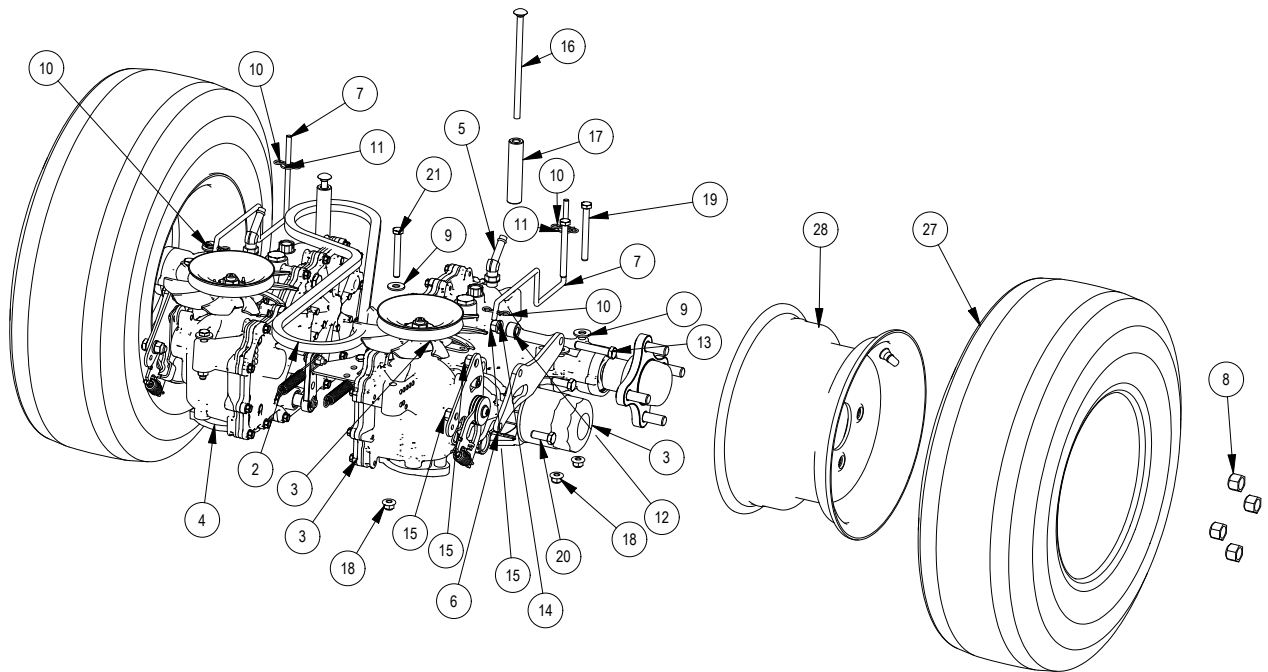

PARTS SECTION: Transaxle