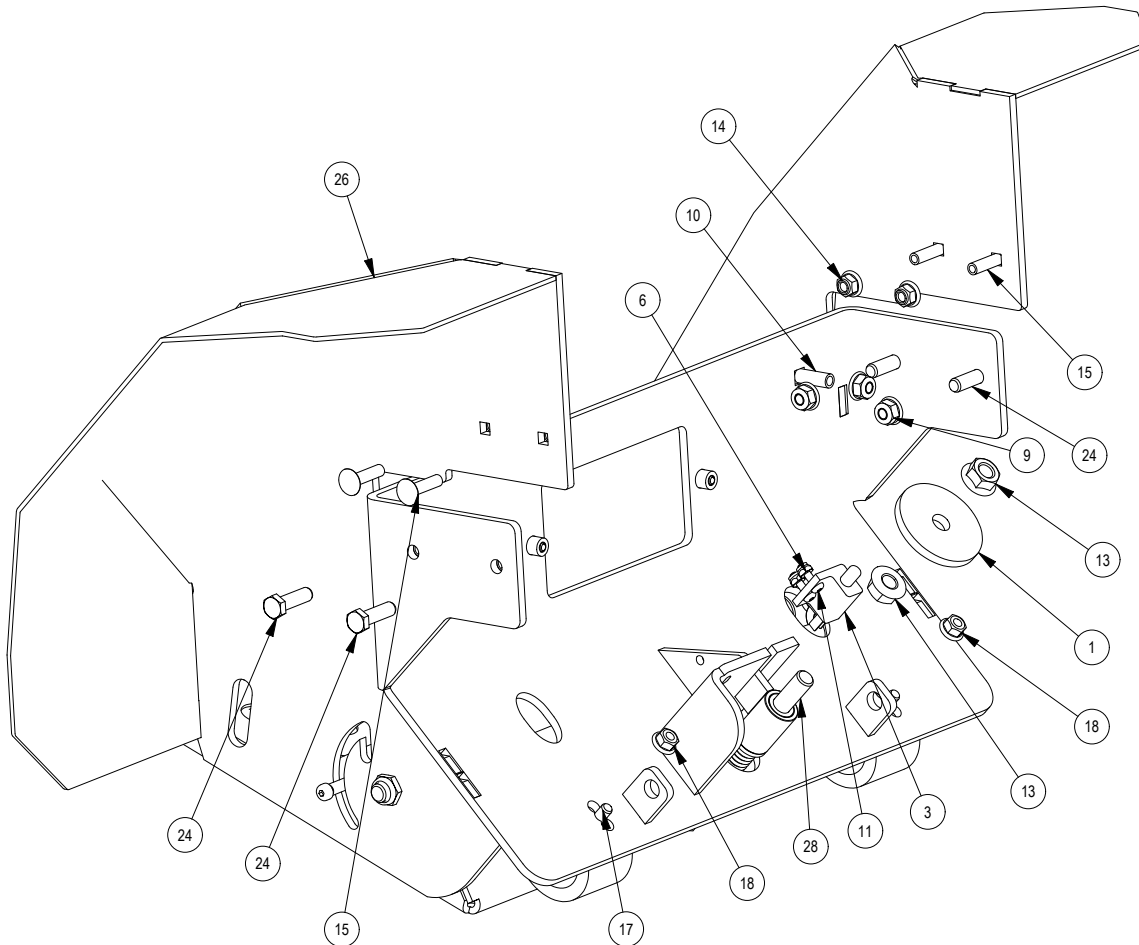

PARTS SECTION: Fenders

Parts List				Parts List			
ITEM	QTY	PART NUMBER	DESCRIPTION	ITEM	QTY	PART NUMBER	DESCRIPTION
1	1	025-0025-00	MZ Deck Idler Spacer	16	2	087-0003-00	2019 Revolt Platform Dampener
2	2	030-0015-00	1/4"-20 x 3/4" Knurled Thumb Screw	17	2	018-2007-00	5/16-18 X 1 HEX CAP SCREW (GR.5) ZINC
3	1	077-0002-00	safety Switch	18	2	013-9002-00	5/16" Flange Nut
4	1	026-0063-00	2019 Stand On Access Panel Plate Black Part	19	2	018-0059-00	Steel Shoulder Screw 1/4"-20 x 7/8" Diameter 5/16"
5	1	026-0158-00	2020 36" Revolt Platform Plate-Powdercoated	20	2	013-9001-00	1/4-20 HEX SERRATED FLANGE NUT HARD/ZINC
6	2	013-5019-00	10-24 NYLON INSERT LOCKNUT ZINC	21	2	018-3001-00	5/8" x 5/8" Shoulder Bolt
7	2	019-8044-00	5/16 USS FLAT WASHER (7/8 OD) ZINC	22	2	019-6017-00	.630 ID Plastic Washer
8	2	013-0057-00	3326 Wellnut (1/4-20 x 5/18")	23	2	018-4010-00	1/2" Nylock Nut (1/2 Jam)
9	6	013-5202-00	3/8" Nylock Flange Nut	24	4	018-5040-00	3/8-16 X 1-1/4 HEX CAP SCREW (GR.5) ZINC
10	2	018-5043-00	3/8-16 X 1-1/4 CARRIAGE BOLT ZINC	25	1	088-0051-00	Grip Tape for 026-0158-00
11	2	018-8057-00	10-24 X 3/4 BUTTON SOCKET CAP SCREW 18-8 STAINLESS STEEL	26	1	201-1126-00	2023 36 Platform Support
12	1	034-1001-00	Rider Presence Spring 9657K145	27	1	013-0029-00	Hex Nut Cap
13	2	013-5300-00	1/2-13 HEX SERRATED FLANGE NUT HARD/ZINC	28	1	018-0062-00	1/2-13 X 6 HEX CAP SCREW (GR.5) ZINC
14	4	013-8049-00	5/16" Nylock Flange Nut Zinc	29	1	032-0006-00	.504 ID X .740 OD X 1.625 LGTH SLEEVE WASHER NYLON
15	4	018-4703-00	5/16-18 X 1-1/4 CARRIAGE BOLT ZINC