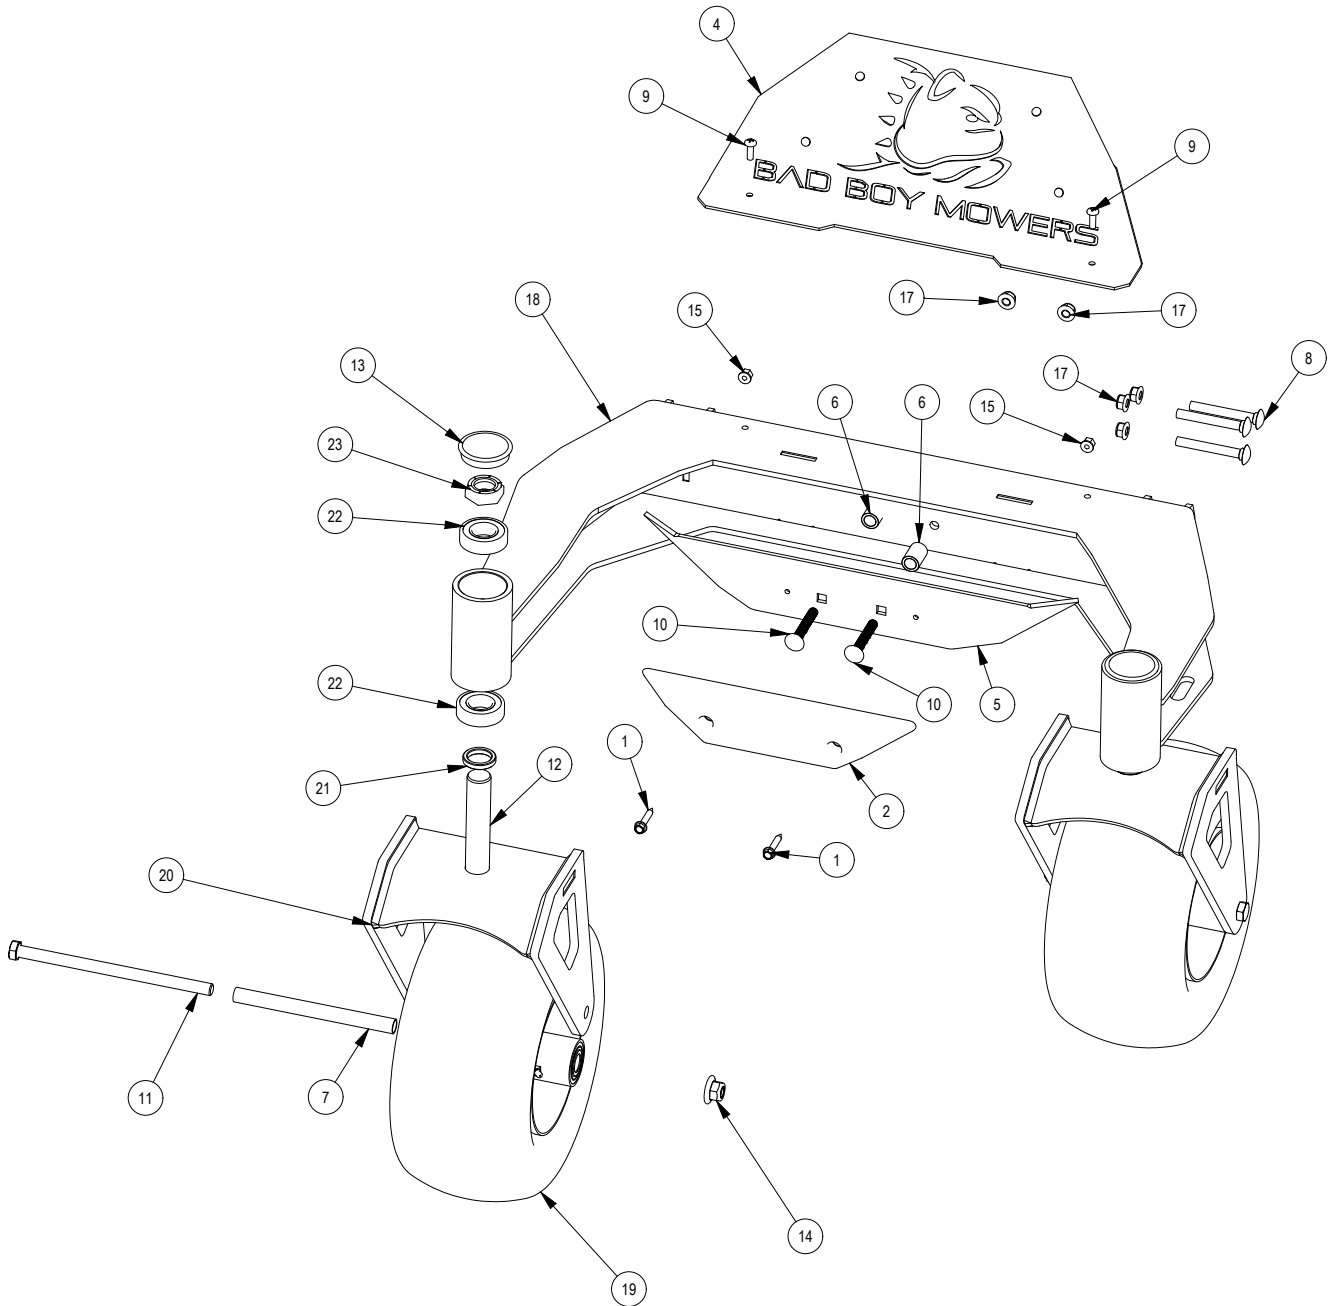

039-6952-98 Parts List				039-6952-98 Parts List			
ITEM	QTY	PART NUMBER	DESCRIPTION	ITEM	QTY	PART NUMBER	DESCRIPTION
1	1	013-8050-00	1/2-13 NYLON INSERT FLANGE LOCKNUT ZINC	4	1	025-5203-00	.51 ID X .75 OD X .75 LGTH SOLID SPACER ZINC
2	1	018-7016-00	1/2-13 X 3 HEX CAP SCREW (GR.5) ZINC	5	1	033-5000-00	5 3/4" Deck Idler Pulley
3	1	024-0001-00	1/4-28 Grease Fitting	6	1	039-6952-00	2020 36 Deck Idler Arm Weldment

037-2002-00
36" Revolt Spindle Assembly

210-6016-98
2020 36 Stand On Discharge Assembly

048-6000-00
2018 Maverick Turnbuckle (Top Link)

039-6952-98
36 DECK IDLER ASSEMBLY

BAD BOY MOWERS

PARTS SECTION: 36" Front End

BAD BOY MOWERS

PARTS SECTION: 36" Front End

Parts List				Parts List			
ITEM	QTY	PART NUMBER	DESCRIPTION	ITEM	QTY	PART NUMBER	DESCRIPTION
1	2	030-7039-00	1/4-14 X 1-1/2 HEX WASHER UNSLOT TEK/3 ZINC	13	2	014-2025-00	2017 Bearing Cover
2	1	029-7040-00	Bumper EZT	14	2	013-8050-00	1/2-13 NYLON INSERT FLANGE LOCKNUT ZINC
3	1	026-0085-00	Exhaust Backer Plate 2019 Stand On	15	2	013-2050-00	1/4-20 Nylon Insert flange Nut
4	1	026-0084-00	Exhaust Shield Plate 2019 Stand On	16	4	013-0026-00	3/16" Diameter Black Rivet, for 0.1260"-0.25" Material Thick
5	1	026-0049-00	2019 Stand On Front Bumper Plate	17	8	013-5202-00	3/8" Nylock Flange Nut
6	2	025-5337-00	SPACER	18	1	070-9037-00	2023 36 Stand-On Front End Weldment
7	2	025-5202-00	Front Wheel Spanner	19	2	022-3088-00	13x6.50-6 Black No Flat Assembly
8	6	018-0072-00	3/8-16 X 3 CARRIAGE BOLT ZINC GR5	20	2	023-1010-00	2019 Stand-on Front Fork Weldment
9	2	018-0058-00	1/4"-20 x 3/4 Black Oxide 18-8 Stainless Pan Head	21	2	058-1000-00	Spacer, 1x1.375x.25
10	2	018-0044-00	3/8" x 2 1/2" Carriage Bolt	22	4	010-1050-00	1641 BEARING W/2 CONTACT RUBBER SEALS
11	2	018-0040-00	1/2-13 X 8-1/2 HEX CAP SCREW (GR.5) ZINC	23	2	013-9004-00	1" Fine Thread 1/2 Nylock Nut
12	2	018-0005-00	1"-14 X 5 HEX CAP SCREW (GR.8) ZINC YELLOW				