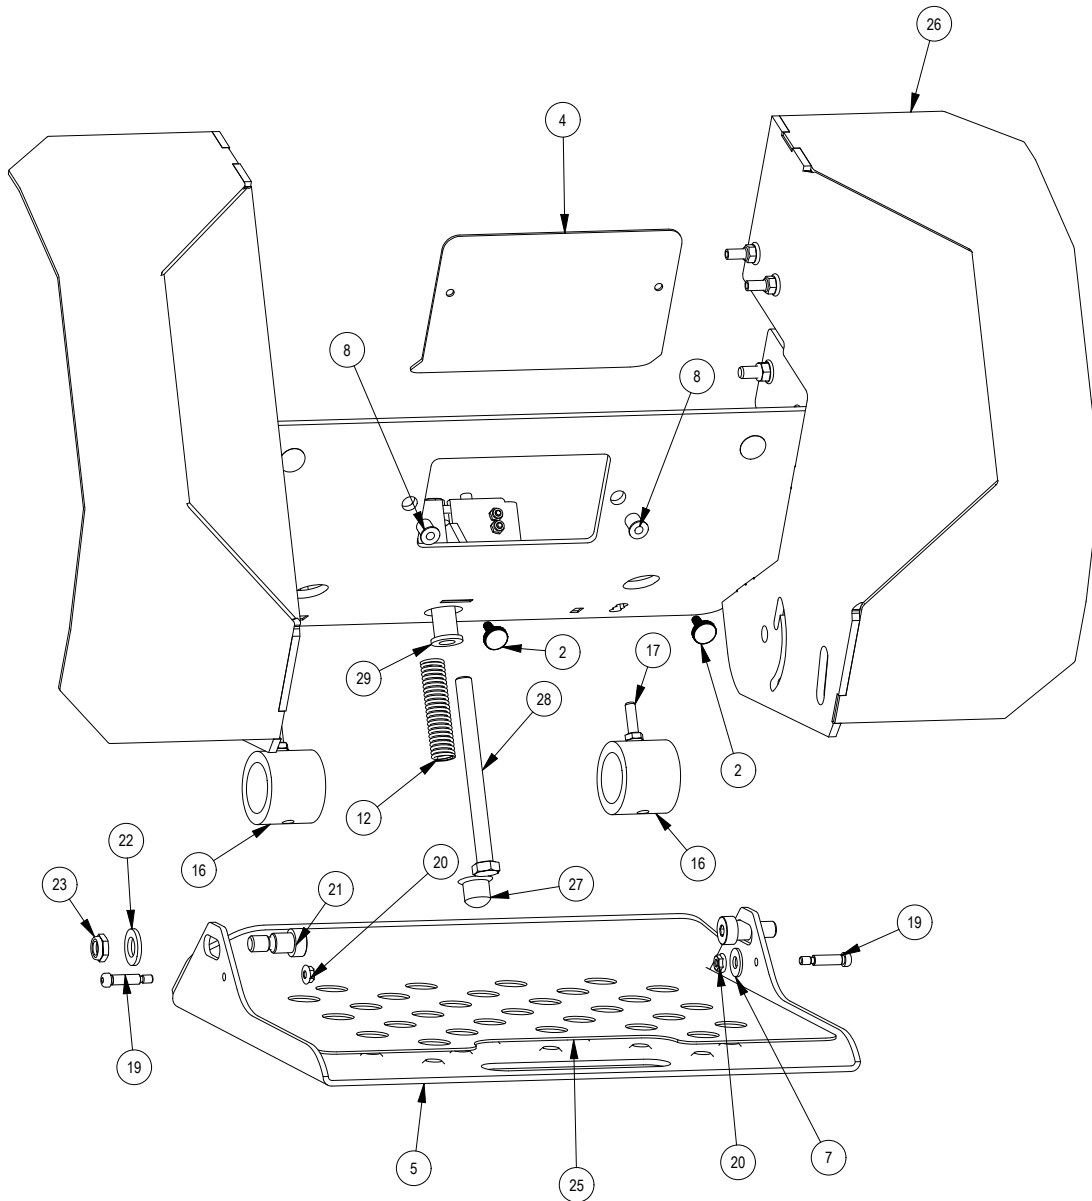

BAD BOY MOWERS

PARTS SECTION: 36" Front End

Parts List				Parts List			
ITEM	QTY	PART NUMBER	DESCRIPTION	ITEM	QTY	PART NUMBER	DESCRIPTION
1	2	030-7039-00	1/4-14 X 1-1/2 HEX WASHER UNSLOT TEK/3 ZINC	13	2	014-2025-00	2017 Bearing Cover
2	1	029-7040-00	Bumper EZT	14	2	013-8050-00	1/2-13 NYLON INSERT FLANGE LOCKNUT ZINC
3	1	026-0085-00	Exhaust Backer Plate 2019 Stand On	15	2	013-2050-00	1/4-20 Nylon Insert flange Nut
4	1	026-0084-00	Exhaust Shield Plate 2019 Stand On	16	4	013-0026-00	3/16" Diameter Black Rivet, for 0.1260"-0.25" Material Thick
5	1	026-0049-00	2019 Stand On Front Bumper Plate	17	8	013-5202-00	3/8" Nylock Flange Nut
6	2	025-5337-00	SPACER	18	1	070-9037-00	2023 36 Stand-On Front End Weldment
7	2	025-5202-00	Front Wheel Spanner	19	2	022-3088-00	13x6.50-6 Black No Flat Assembly
8	6	018-0072-00	3/8-16 X 3 CARRIAGE BOLT ZINC GR5	20	2	023-1010-00	2019 Stand-on Front Fork Weldment
9	2	018-0058-00	1/4"-20 x 3/4 Black Oxide 18-8 Stainless Pan Head	21	2	058-1000-00	Spacer, 1x1.375x.25
10	2	018-0044-00	3/8" x 2 1/2" Carriage Bolt	22	4	010-1050-00	1641 BEARING W/2 CONTACT RUBBER SEALS
11	2	018-0040-00	1/2-13 X 8-1/2 HEX CAP SCREW (GR.5) ZINC	23	2	013-9004-00	1" Fine Thread 1/2 Nylock Nut
12	2	018-0005-00	1"-14 X 5 HEX CAP SCREW (GR.8) ZINC YELLOW				

BAD BOY MOWERS

PARTS SECTION: Fenders