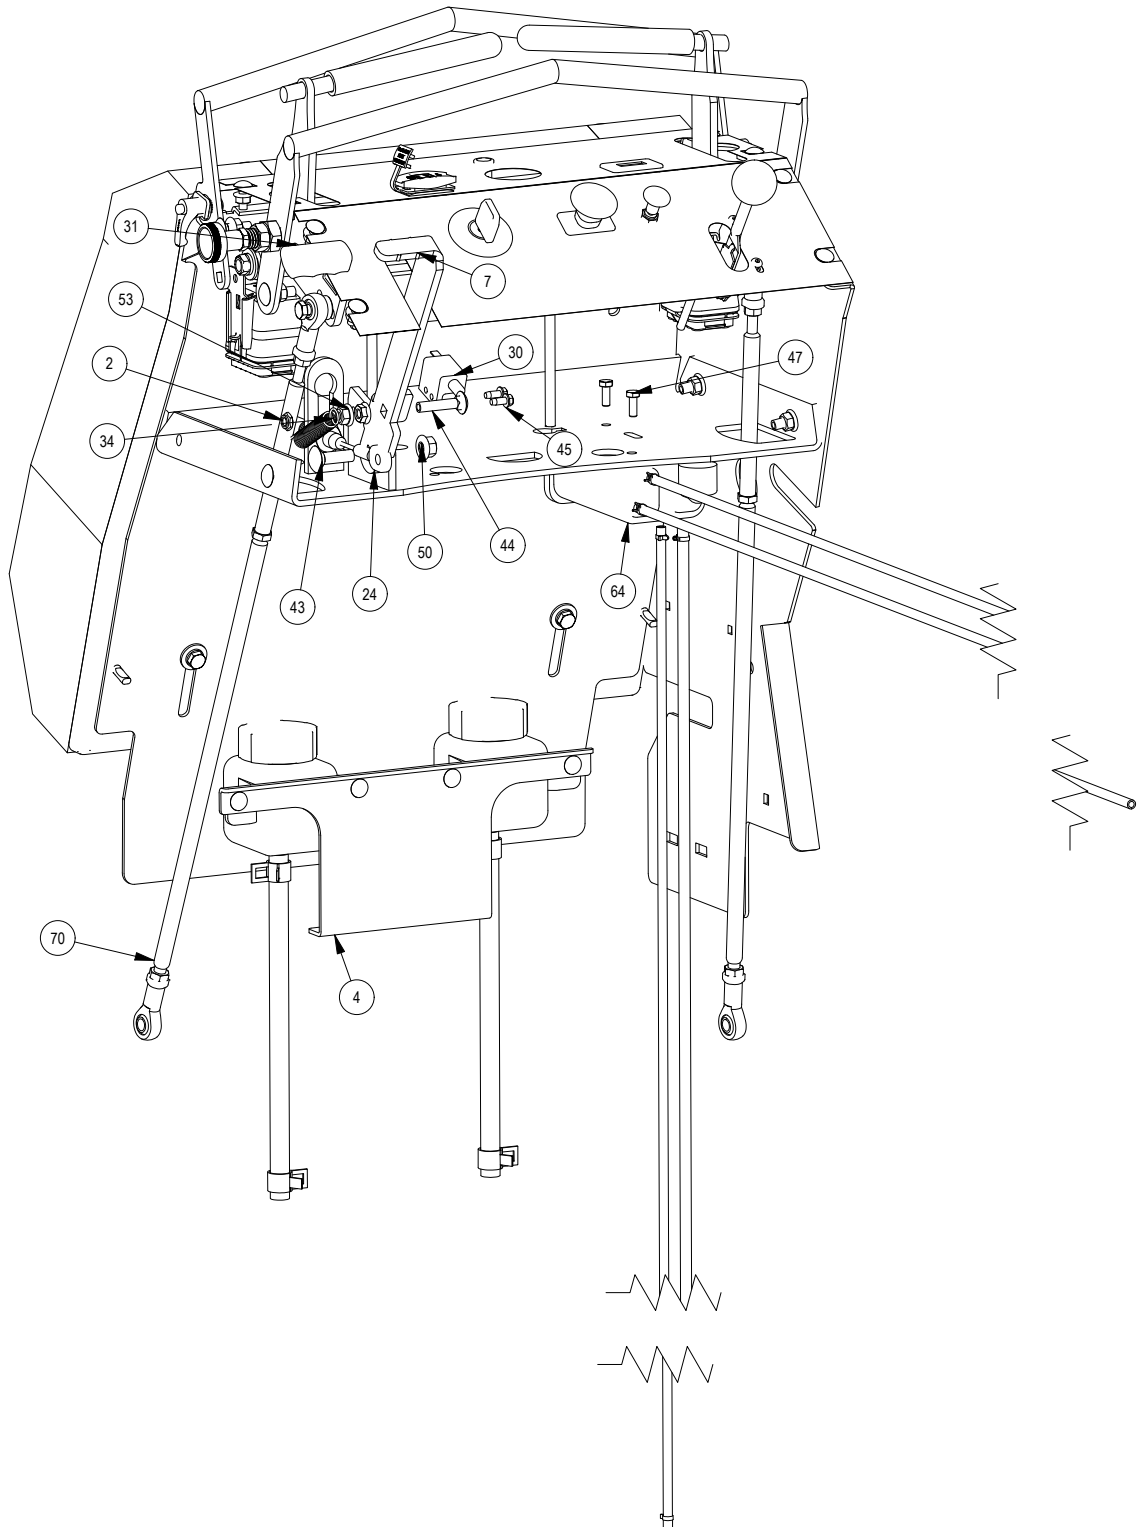

BAD BOY MOWERS

PARTS SECTION: Podium

PARTS SECTION: Podium