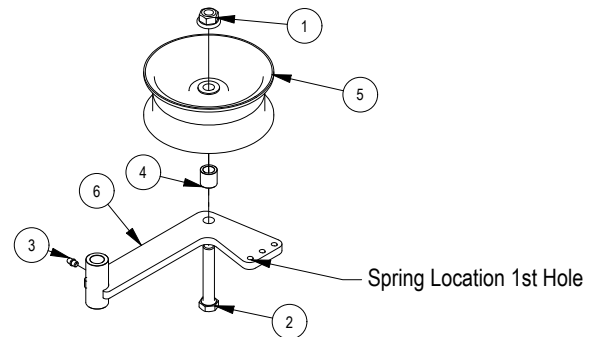

210-6016-98
2020 36 Stand On Discharge Assembly

039-6952-98
36 DECK IDLER ASSEMBLY