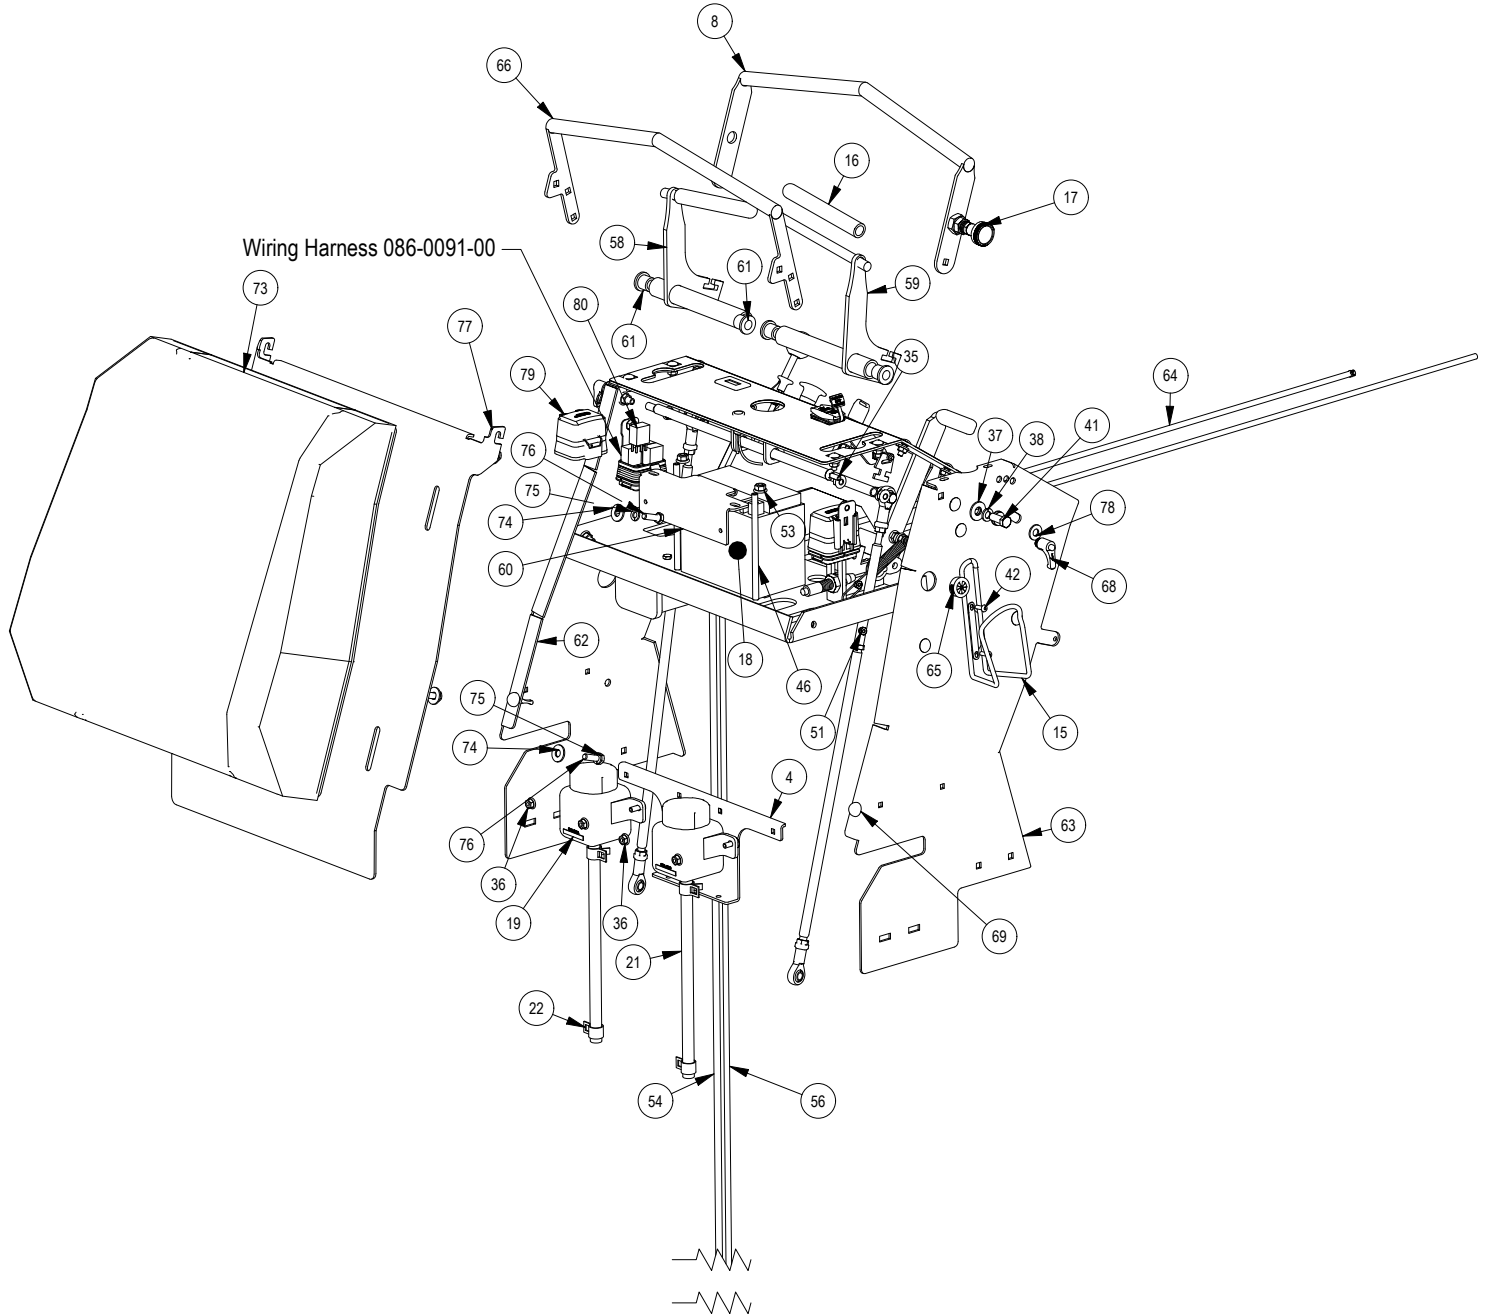

PARTS SECTION: Podium