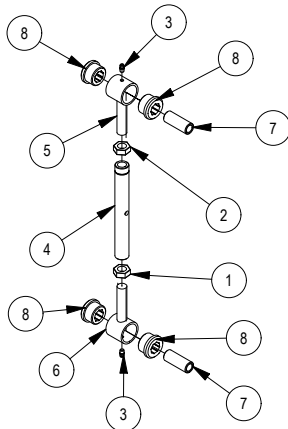

037-2002-00
36" Revolt Spindle Assembly

048-6000-00
2018 Maverick Turnbuckle (Top Link)